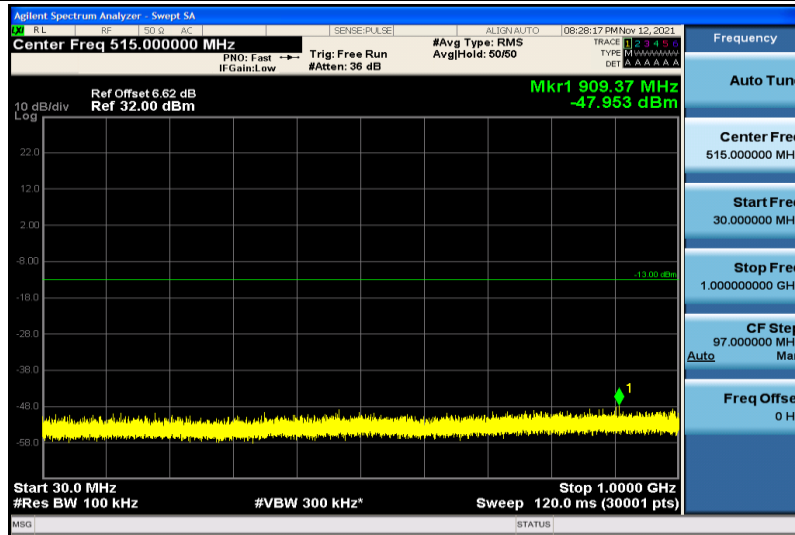

Band4-15MHz-QPSK-20325-1RB#0-1000~26000MHz

Band4-15MHz-16QAM-20025-1RB#0-30~1000MHz