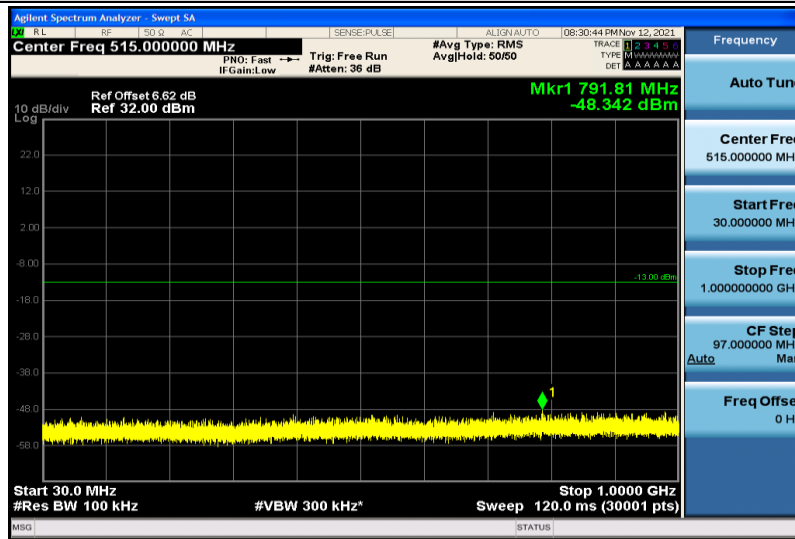

Band4-15MHz-16QAM-20175-1RB#0-1000~26000MHz

Band4-15MHz-16QAM-20325-1RB#0-30~1000MHz