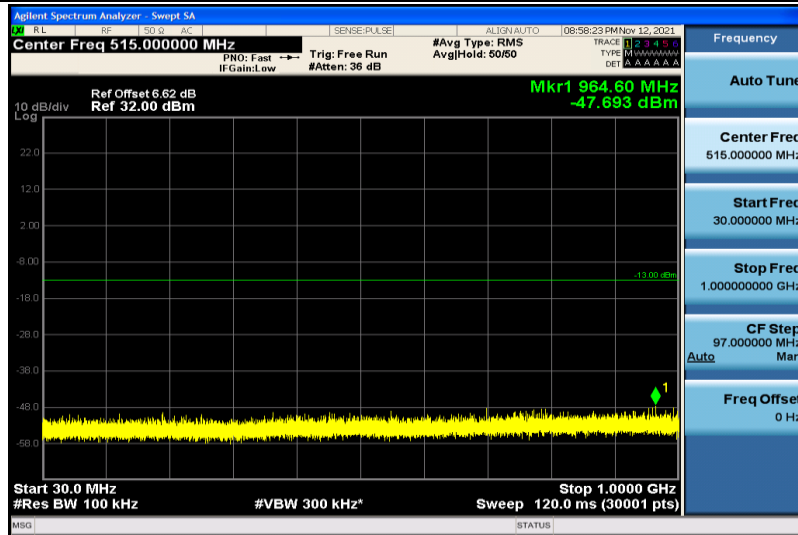

Band4-20MHz-QPSK-20050-1RB#0-1000~26000MHz

Band4-20MHz-QPSK-20175-1RB#0-30~1000MHz