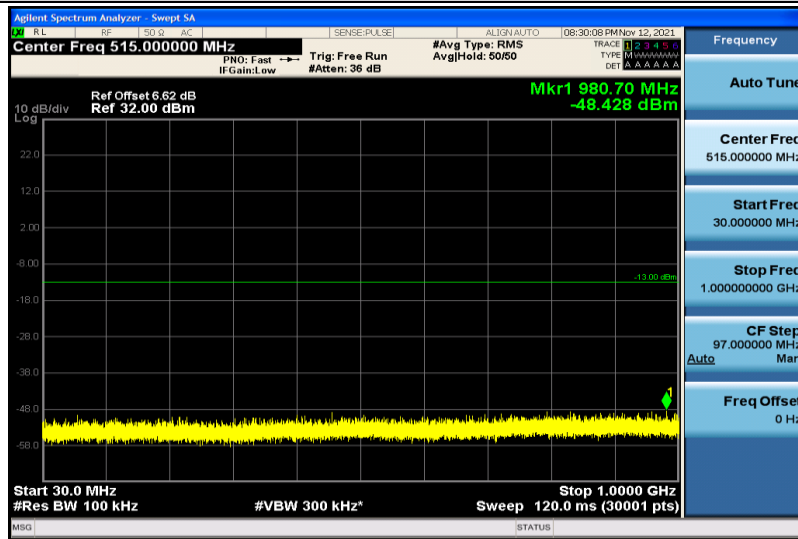

Band4-15MHz-QPSK-20175-1RB#0-1000~26000MHz

Band4-15MHz-QPSK-20325-1RB#0-30~1000MHz