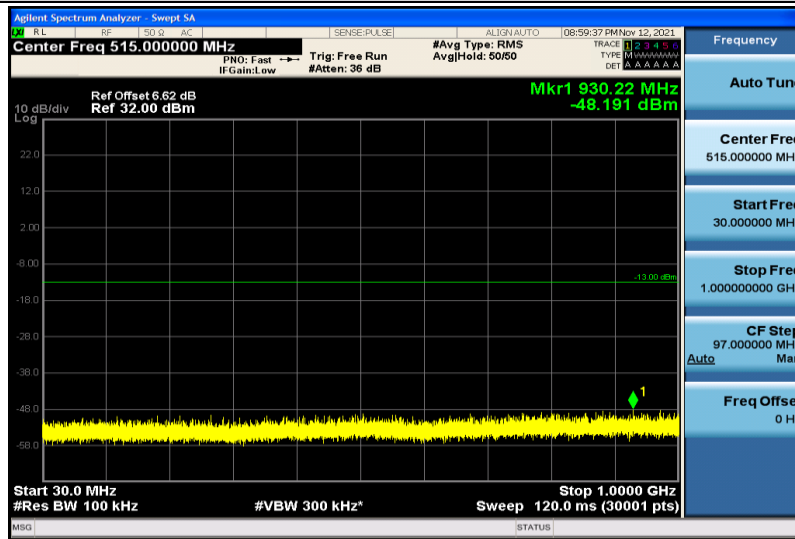

Band4-20MHz-QPSK-20175-1RB#0-1000~26000MHz

Band4-20MHz-QPSK-20300-1RB#0-30~1000MHz