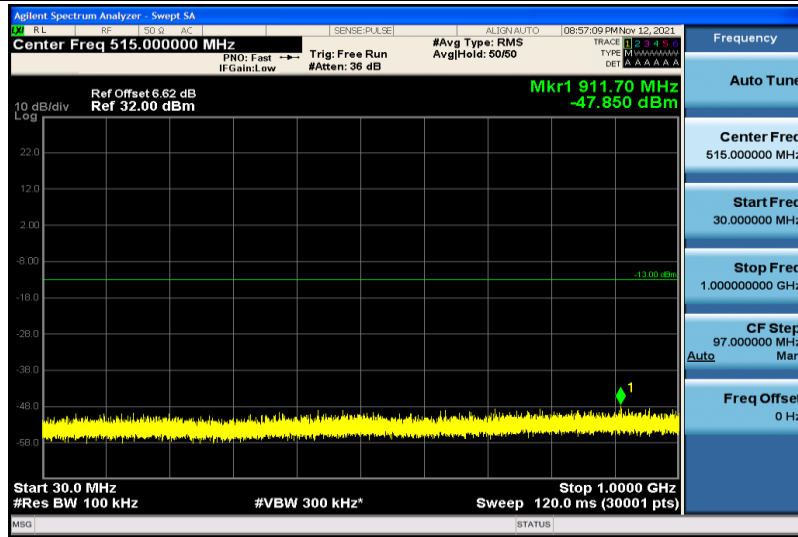

Band4-15MHz-16QAM-20175-1RB#0-30~1000MHz

Band4-15MHz-16QAM-20175-1RB#0-1000~26000MHz

Band4-15MHz-16QAM-20325-1RB#0-30~1000MHz

Band4-15MHz-16QAM-20325-1RB#0-1000~26000MHz

Band4-20MHz-QPSK-20050-1RB#0-30~1000MHz