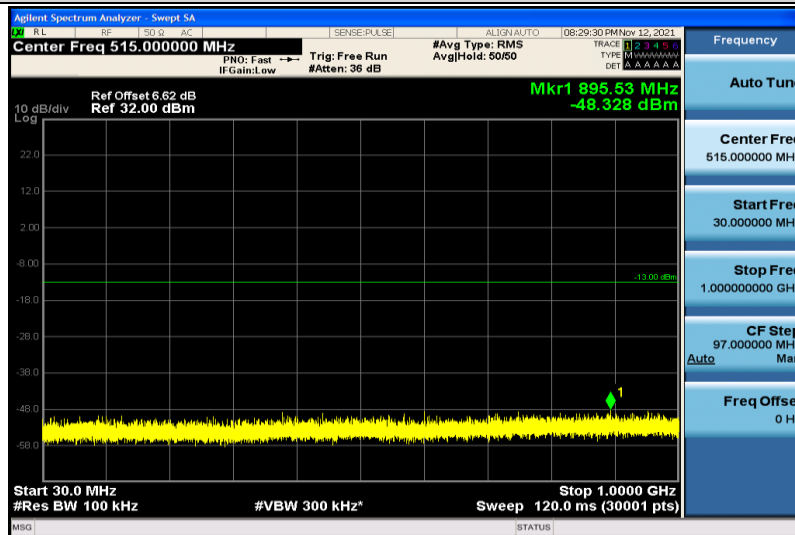

Band4-15MHz-QPSK-20175-1RB#0-1000~26000MHz

Band4-15MHz-QPSK-20325-1RB#0-30~1000MHz

Band4-15MHz-QPSK-20325-1RB#0-1000~26000MHz

Band4-15MHz-16QAM-20025-1RB#0-30~1000MHz

Band4-15MHz-16QAM-20025-1RB#0-1000~26000MHz