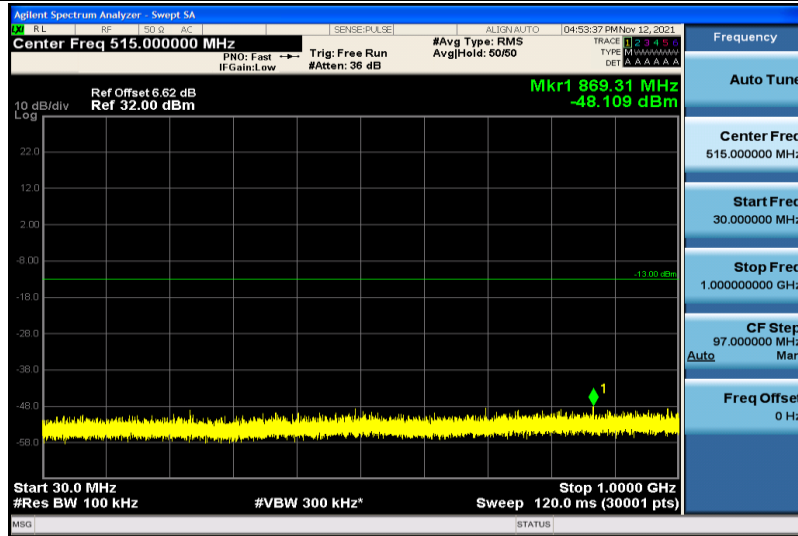

Test Graphs

Band2-1.4MHz-QPSK-18607-1RB#0-30~1000MHz