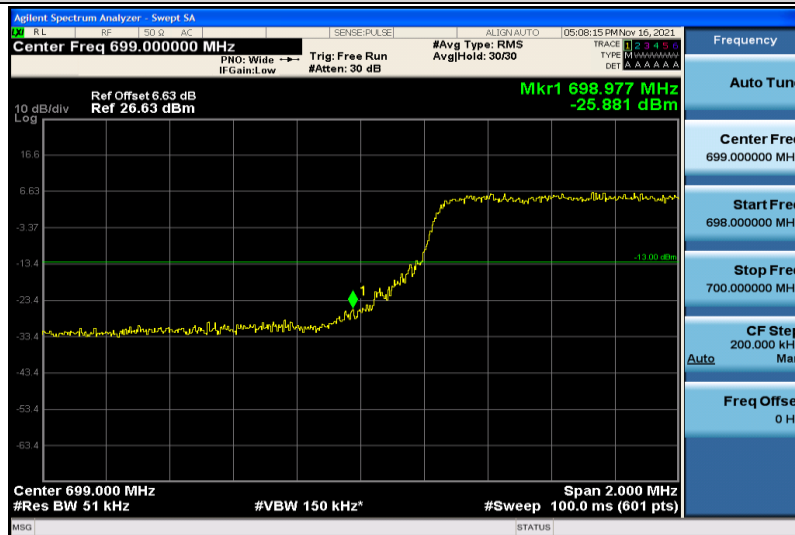

Band12-5MHz-QPSK-23035-1RB#0

Band12-5MHz-QPSK-23035-25RB#0