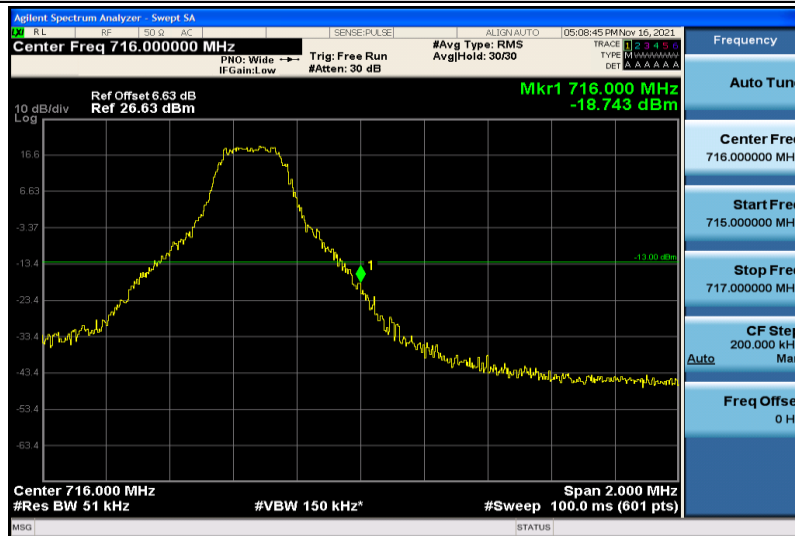

Band12-5MHz-16QAM-23035-25RB#0

Band12-5MHz-16QAM-23155-1RB#24