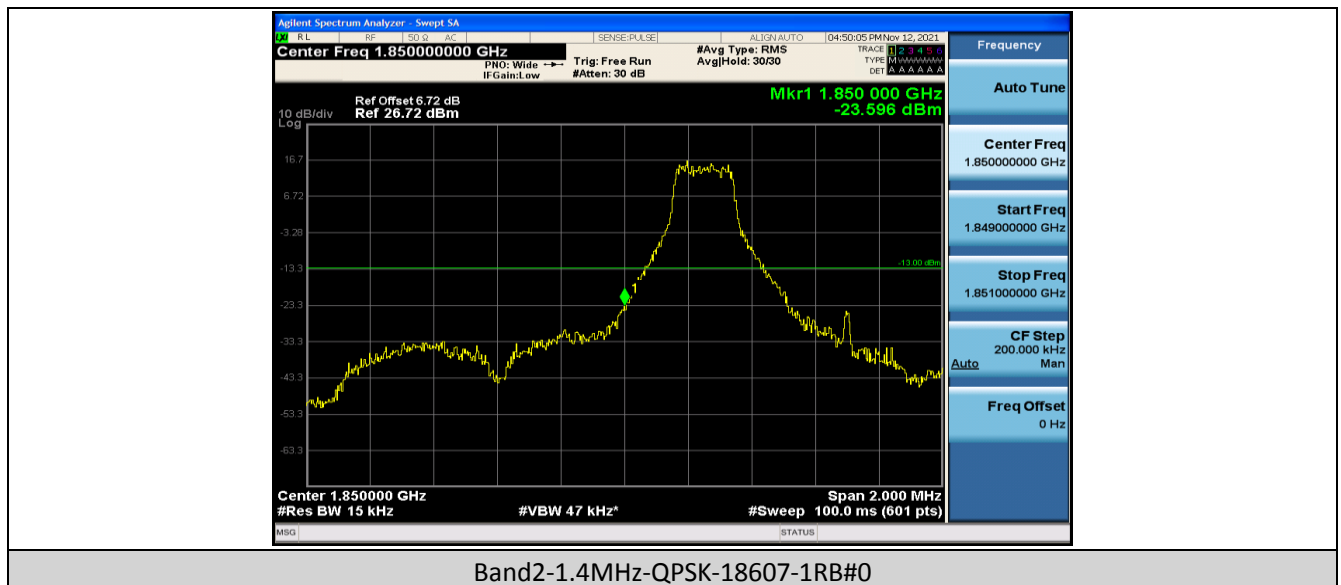

Band2 6	10MHz	QPSK	26990	1RB#49	-28.59	PASS
Band2 6	10MHz	QPSK	26990	50RB#0	-27.64	PASS
Band2 6	10MHz	16QAM	26840	1RB#0	-27.13	PASS
Band2 6	10MHz	16QAM	26840	50RB#0	-28.00	PASS
Band2 6	10MHz	16QAM	26990	1RB#49	-25.12	PASS
Band2 6	10MHz	16QAM	26990	50RB#0	-27.49	PASS
Band2 6	15MHz	QPSK	26865	1RB#0	-22.56	PASS
Band2 6	15MHz	QPSK	26865	75RB#0	-27.34	PASS
Band2 6	15MHz	QPSK	26965	1RB#74	-24.77	PASS
Band2 6	15MHz	QPSK	26965	75RB#0	-27.48	PASS
Band2 6	15MHz	16QAM	26865	1RB#0	-24.26	PASS
Band2 6	15MHz	16QAM	26865	75RB#0	-29.38	PASS
Band2 6	15MHz	16QAM	26965	1RB#74	-25.27	PASS
Band2 6	15MHz	16QAM	26965	75RB#0	-30.23	PASS

Test Graphs