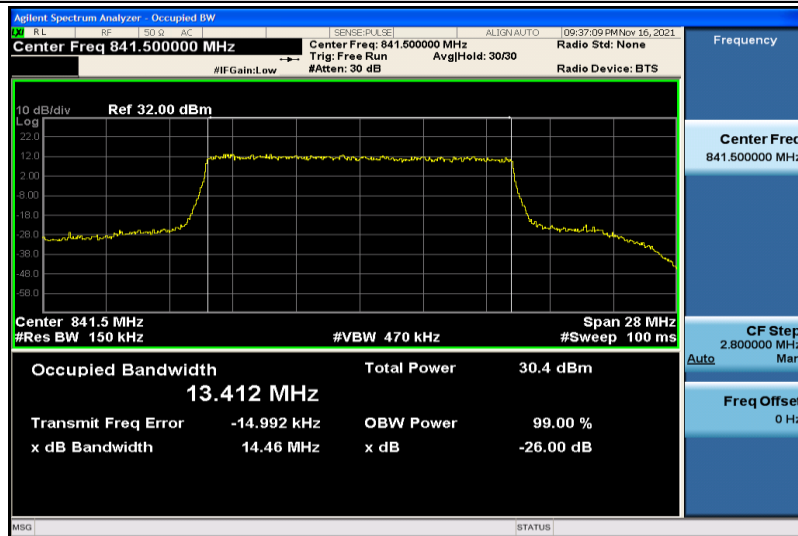

Band26-15MHz-QPSK-26915-75RB#0-13.378

Band26-15MHz-QPSK-26965-75RB#0-13.408

Band26-15MHz-16QAM-26865-75RB#0-13.436

Band26-15MHz-16QAM-26915-75RB#0-13.404

Band26-15MHz-16QAM-26965-75RB#0-13.412

8.4 Appendix D: Band Edge