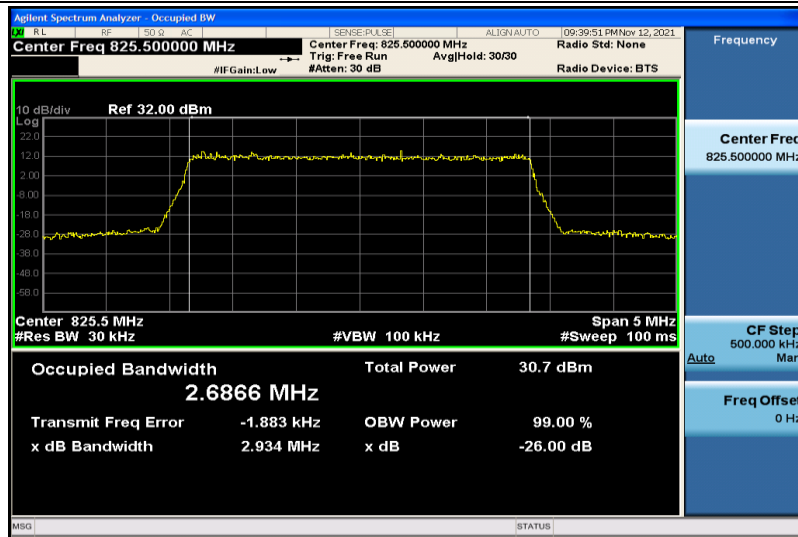

Band5-1.4MHz-QPSK-20407-6RB#0-1.0784

Band5-1.4MHz-QPSK-20525-6RB#0-1.0850

Band5-1.4MHz-QPSK-20643-6RB#0-1.0799

Band5-1.4MHz-16QAM-20407-6RB#0-1.0825

Band5-1.4MHz-16QAM-20525-6RB#0-1.0809

Band5-1.4MHz-16QAM-20643-6RB#0-1.0841