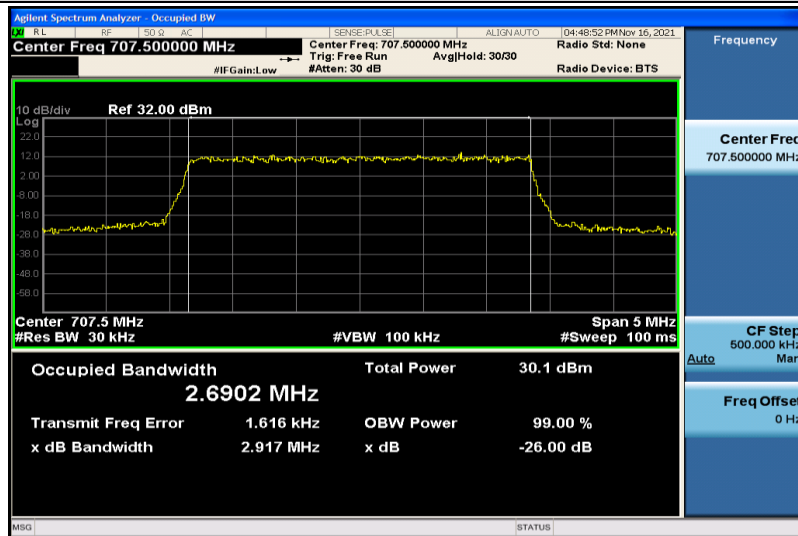

Band12-3MHz-QPSK-23025-15RB#0-2.6904

Band12-3MHz-QPSK-23095-15RB#0-2.6902