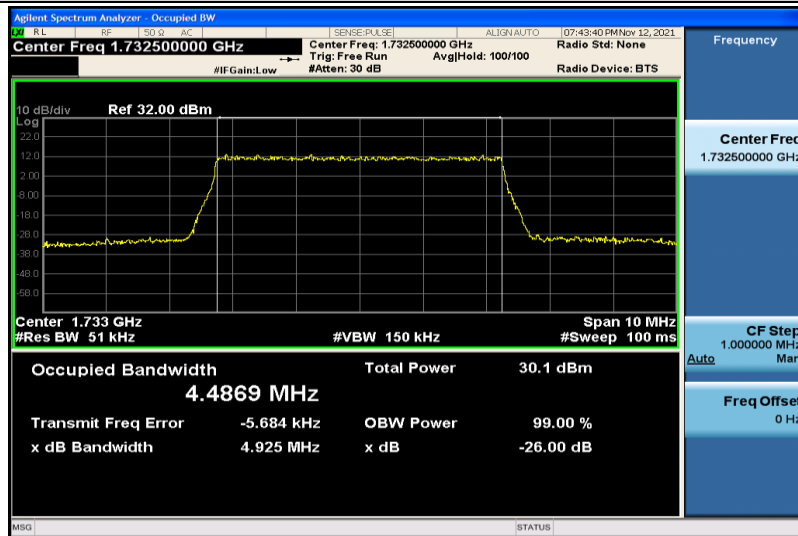

Band4-5MHz-QPSK-19975-25RB#0-4.4726

Band4-5MHz-QPSK-20175-25RB#0-4.4869