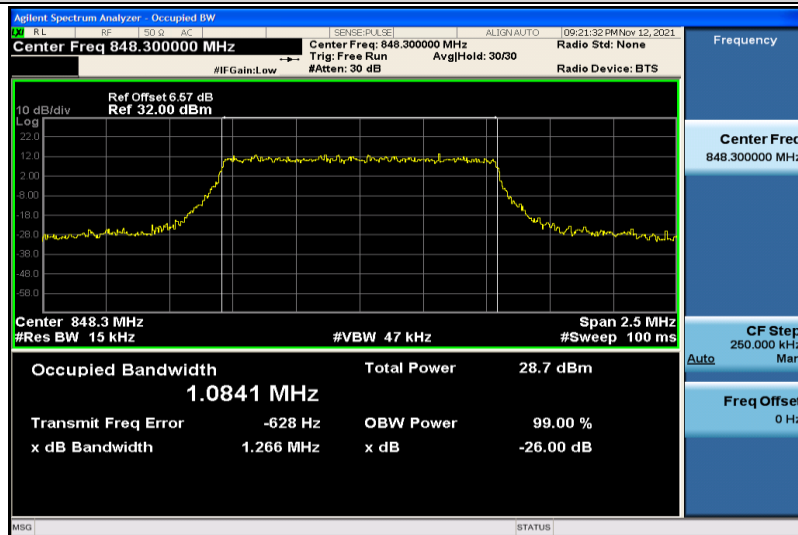

Band5-1.4MHz-QPSK-20407-6RB#0-1.0784

Band5-1.4MHz-QPSK-20525-6RB#0-1.0850

Band5-1.4MHz-QPSK-20643-6RB#0-1.0799

Band5-1.4MHz-16QAM-20407-6RB#0-1.0825

Band5-1.4MHz-16QAM-20525-6RB#0-1.0809

Band5-1.4MHz-16QAM-20643-6RB#0-1.0841