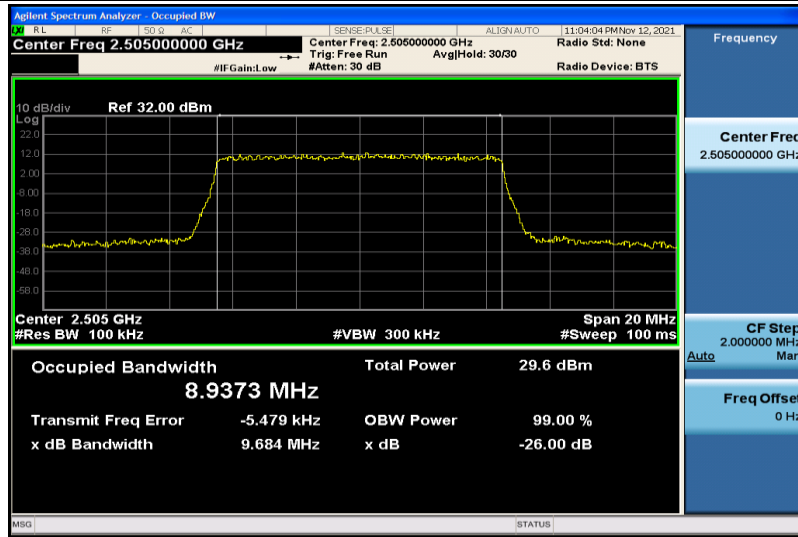

Band7-10MHz-QPSK-21400-50RB#0-8.9588

Band7-10MHz-16QAM-20800-50RB#0-8.9373