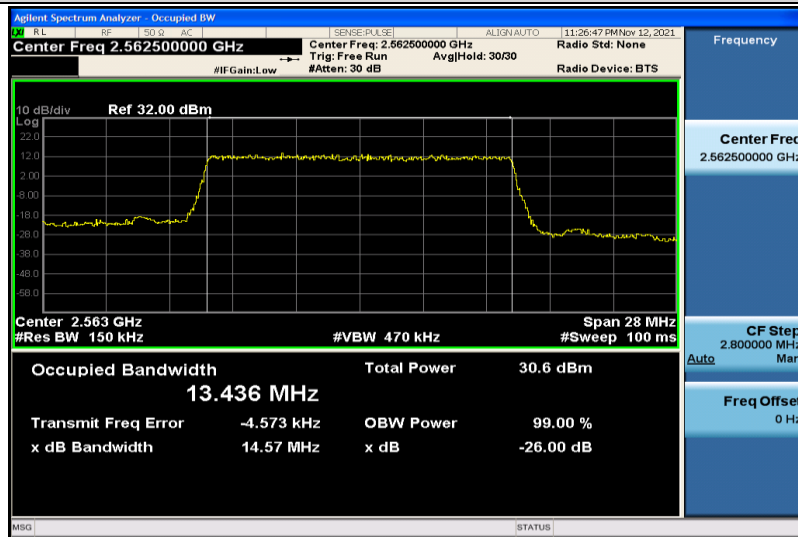

Band7-15MHz-QPSK-21100-75RB#0-13.397

Band7-15MHz-QPSK-21375-75RB#0-13.436