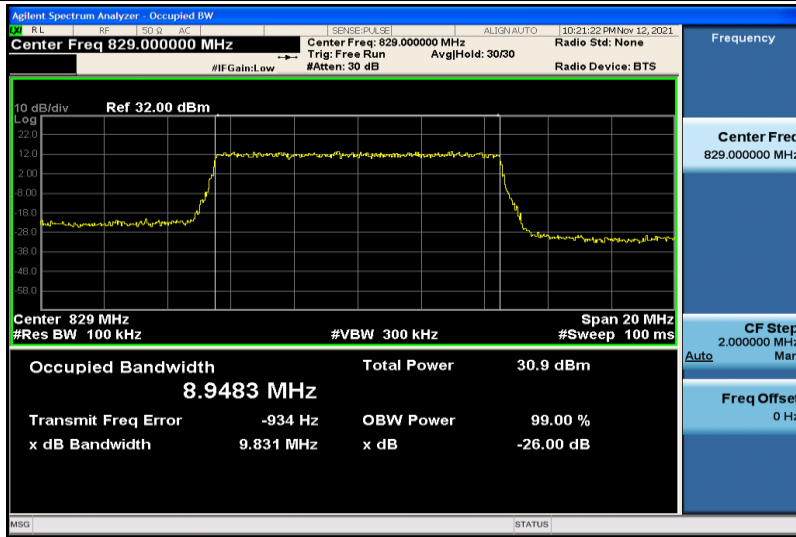

Band5-5MHz-QPSK-20425-25RB#0-4.4904

Band5-5MHz-QPSK-20525-25RB#0-4.4726

Band5-5MHz-QPSK-20625-25RB#0-4.4858

Band5-5MHz-16QAM-20425-25RB#0-4.4787

Band5-5MHz-16QAM-20525-25RB#0-4.4790

Band5-5MHz-16QAM-20625-25RB#0-4.4789