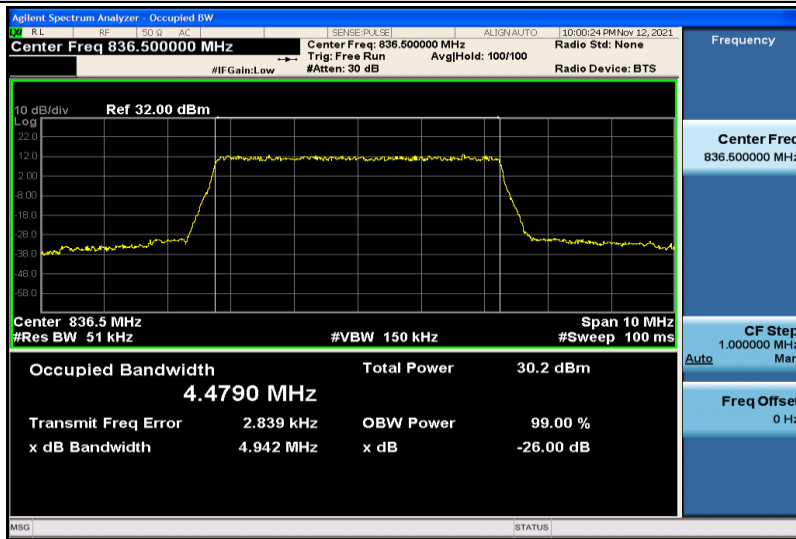

Band5-5MHz-QPSK-20425-25RB#0-4.4904

Band5-5MHz-QPSK-20525-25RB#0-4.4726

Band5-5MHz-QPSK-20625-25RB#0-4.4858

Band5-5MHz-16QAM-20425-25RB#0-4.4787

Band5-5MHz-16QAM-20525-25RB#0-4.4790

Band5-5MHz-16QAM-20625-25RB#0-4.4789