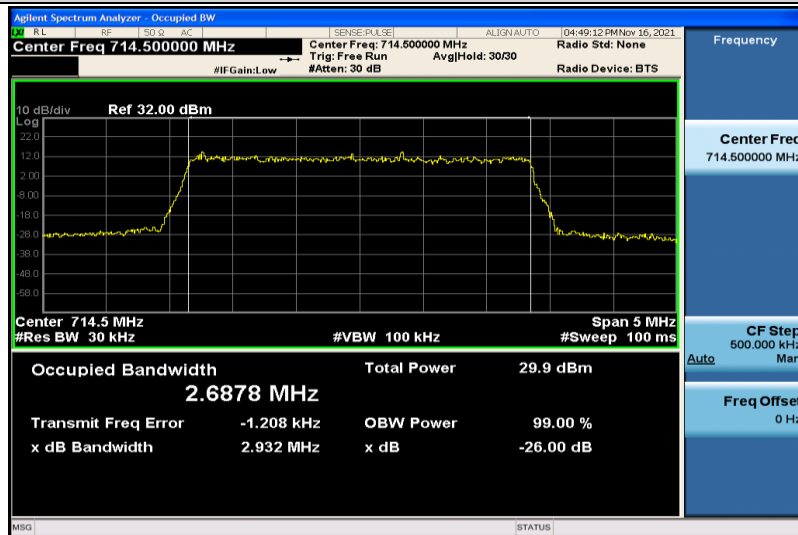

Band12-3MHz-QPSK-23095-15RB#0-2.6902

Band12-3MHz-QPSK-23165-15RB#0-2.6878