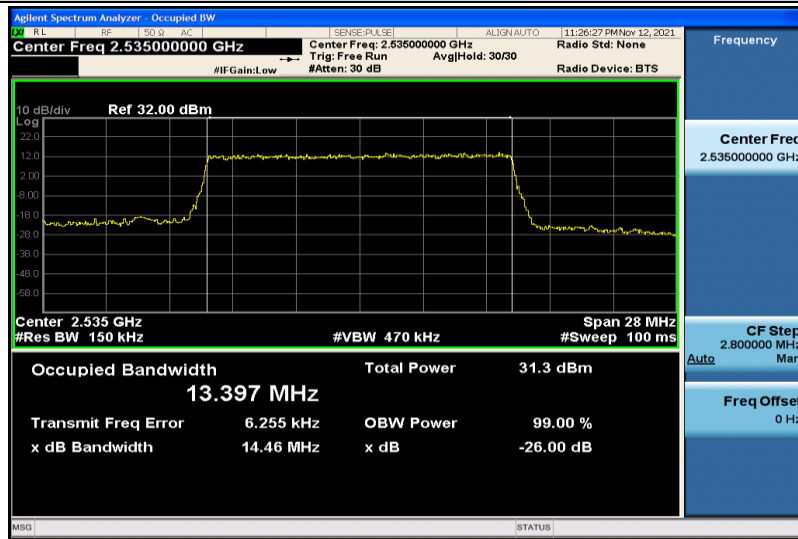

Band7-15MHz-QPSK-20825-75RB#0-13.413

Band7-15MHz-QPSK-21100-75RB#0-13.397