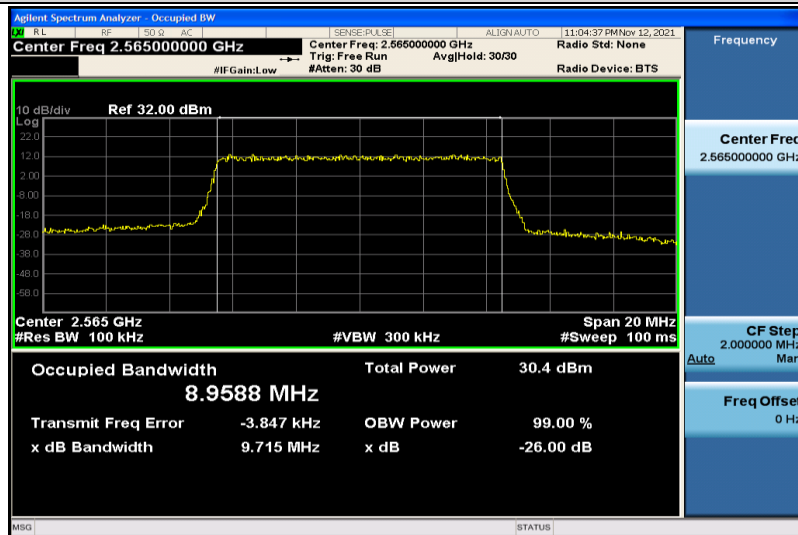

Band7-10MHz-QPSK-21100-50RB#0-8.9516

Band7-10MHz-QPSK-21400-50RB#0-8.9588