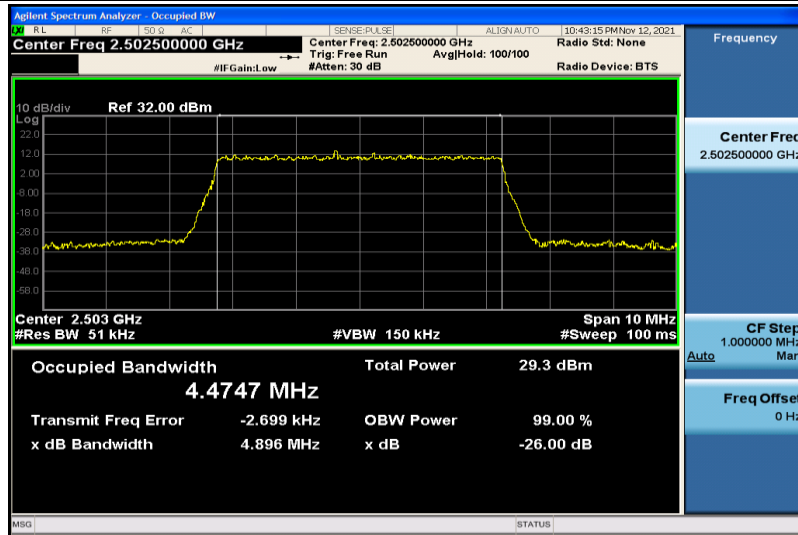

Band7-5MHz-QPSK-21425-25RB#0-4.4876

Band7-5MHz-16QAM-20775-25RB#0-4.4747