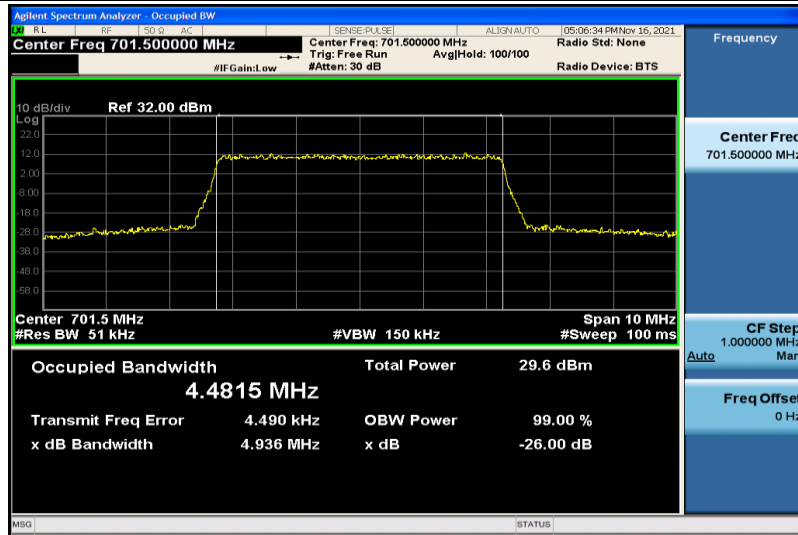

Band12-5MHz-QPSK-23155-25RB#0-4.4840

Band12-5MHz-16QAM-23035-25RB#0-4.4815