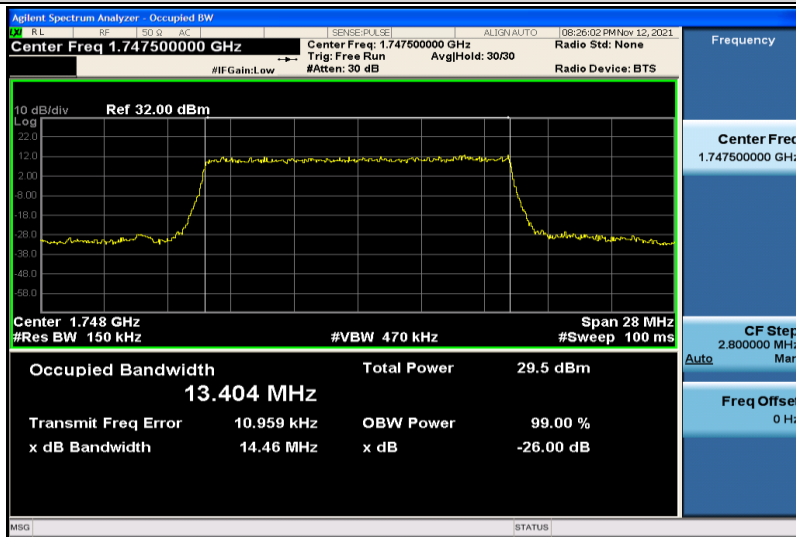

Band4-15MHz-QPSK-20025-75RB#0-8.9688

Band4-15MHz-QPSK-20175-75RB#0-13.414

Band4-15MHz-QPSK-20325-75RB#0-13.430

Band4-15MHz-16QAM-20025-75RB#0-13.416

Band4-15MHz-16QAM-20175-75RB#0-13.400

Band4-15MHz-16QAM-20325-75RB#0-13.404