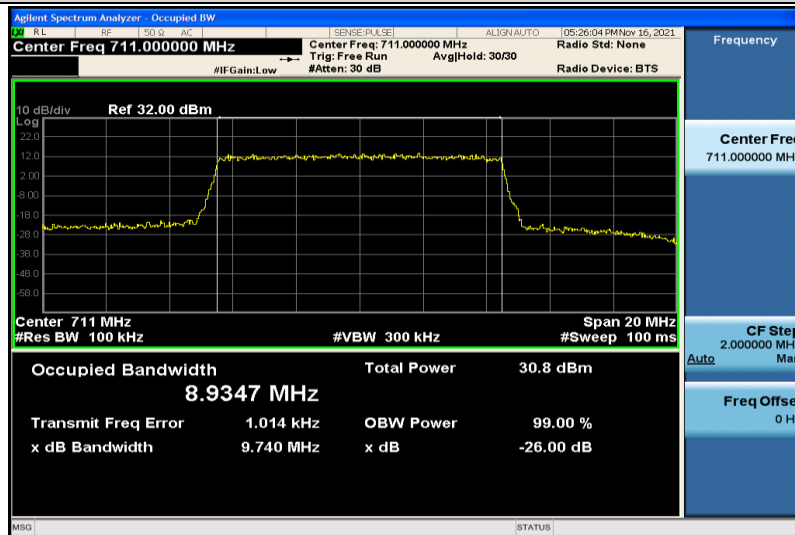

Band12-10MHz-QPSK-23095-50RB#0-8.9506

Band12-10MHz-QPSK-23130-50RB#0-8.9347