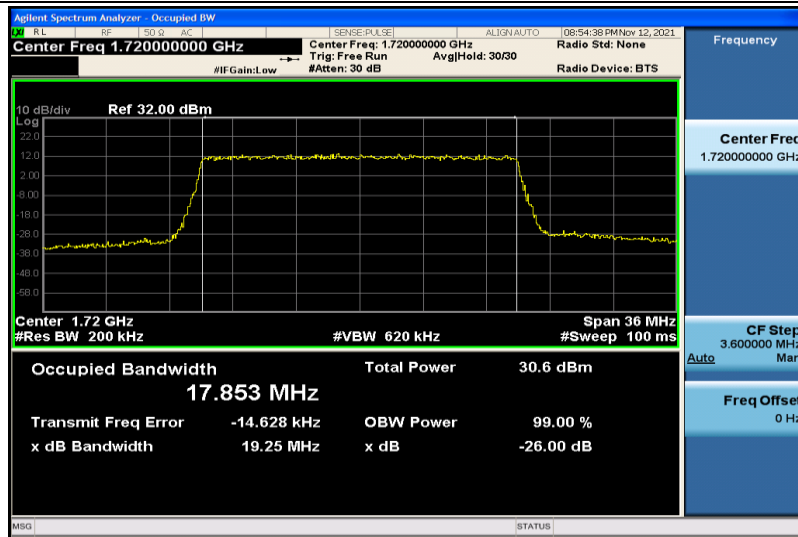

Band4-15MHz-QPSK-20025-75RB#0-8.9688

Band4-15MHz-QPSK-20175-75RB#0-13.414

Band4-15MHz-QPSK-20325-75RB#0-13.430

Band4-15MHz-16QAM-20025-75RB#0-13.416

Band4-15MHz-16QAM-20175-75RB#0-13.400

Band4-15MHz-16QAM-20325-75RB#0-13.404