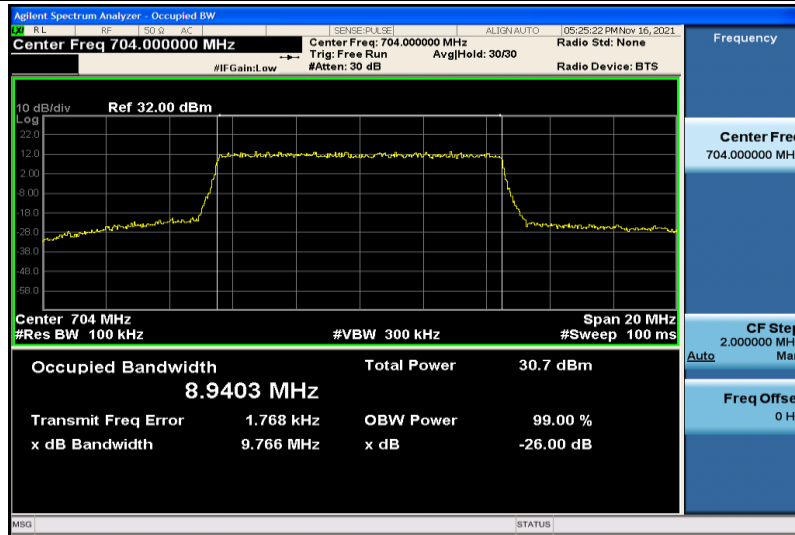

Band12-5MHz-QPSK-23035-25RB#0-4.4745

Band12-5MHz-QPSK-23095-25RB#0-4.4831

Band12-5MHz-QPSK-23155-25RB#0-4.4840

Band12-5MHz-16QAM-23035-25RB#0-4.4815

Band12-5MHz-16QAM-23095-25RB#0-4.4896

Band12-5MHz-16QAM-23155-25RB#0-4.4805