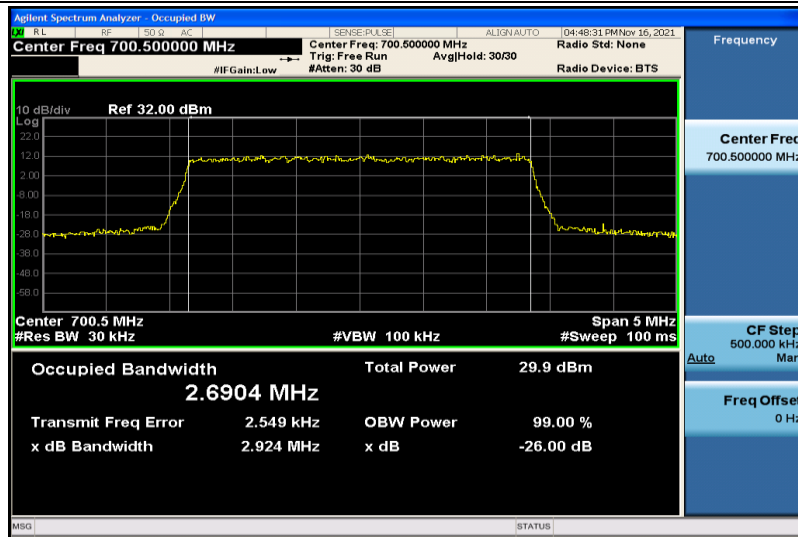

Band12-1.4MHz-QPSK-23017-6RB#0-1.0803

Band12-1.4MHz-QPSK-23095-6RB#0-1.0847

Band12-1.4MHz-QPSK-23173-6RB#0-1.0842

Band12-1.4MHz-16QAM-23017-6RB#0-1.0793

Band12-1.4MHz-16QAM-23095-6RB#0-1.0792

Band12-1.4MHz-16QAM-23173-6RB#0-1.0808