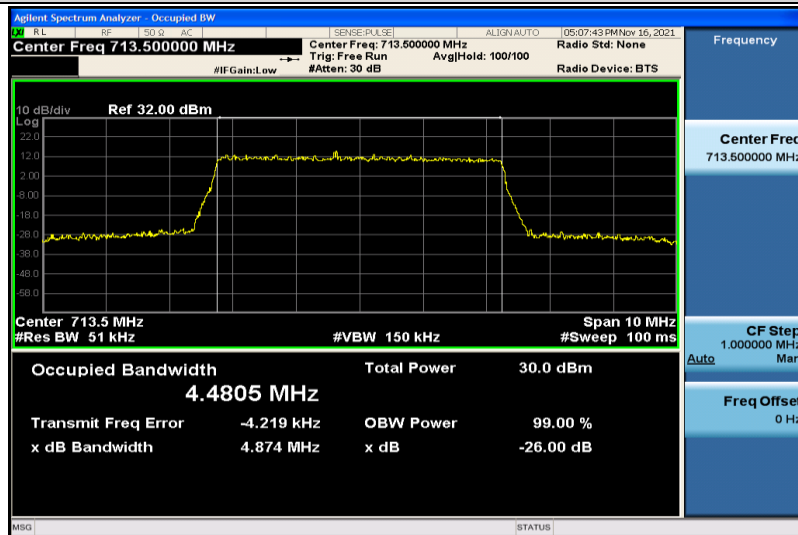

Band12-5MHz-QPSK-23035-25RB#0-4.4745

Band12-5MHz-QPSK-23095-25RB#0-4.4831

Band12-5MHz-QPSK-23155-25RB#0-4.4840

Band12-5MHz-16QAM-23035-25RB#0-4.4815

Band12-5MHz-16QAM-23095-25RB#0-4.4896

Band12-5MHz-16QAM-23155-25RB#0-4.4805