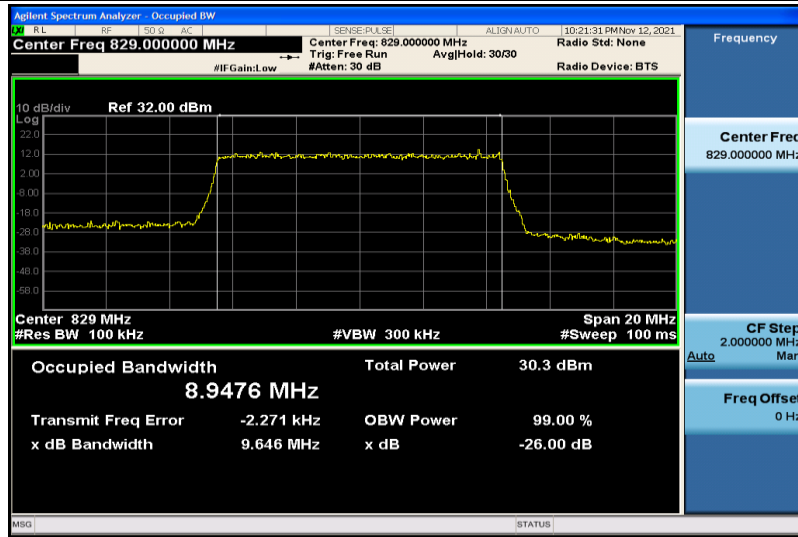

Band5-10MHz-QPSK-20600-50RB#0-8.9470

Band5-10MHz-16QAM-20450-50RB#0-8.9476