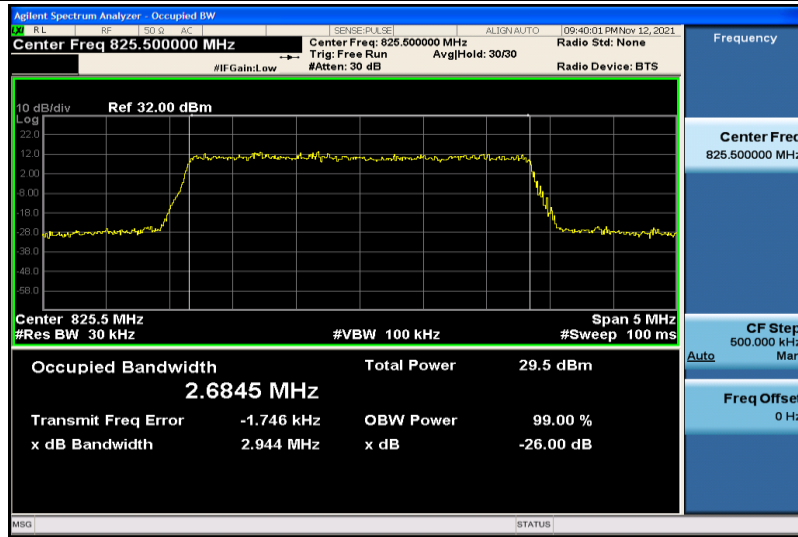

Band5-3MHz-QPSK-20635-15RB#0-2.6872

Band5-3MHz-16QAM-20415-15RB#0-2.6845