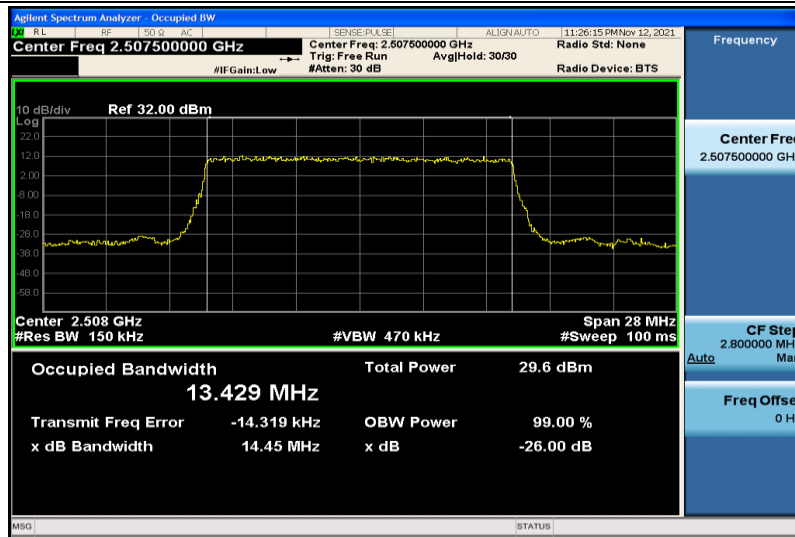

Band7-15MHz-QPSK-21375-75RB#0-13.436

Band7-15MHz-16QAM-20825-75RB#0-13.429