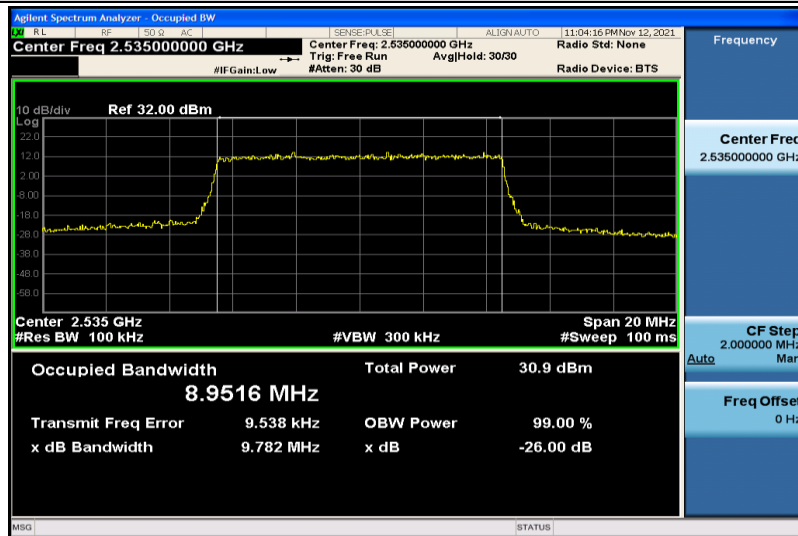

Band7-10MHz-QPSK-20800-50RB#0-8.9497

Band7-10MHz-QPSK-21100-50RB#0-8.9516