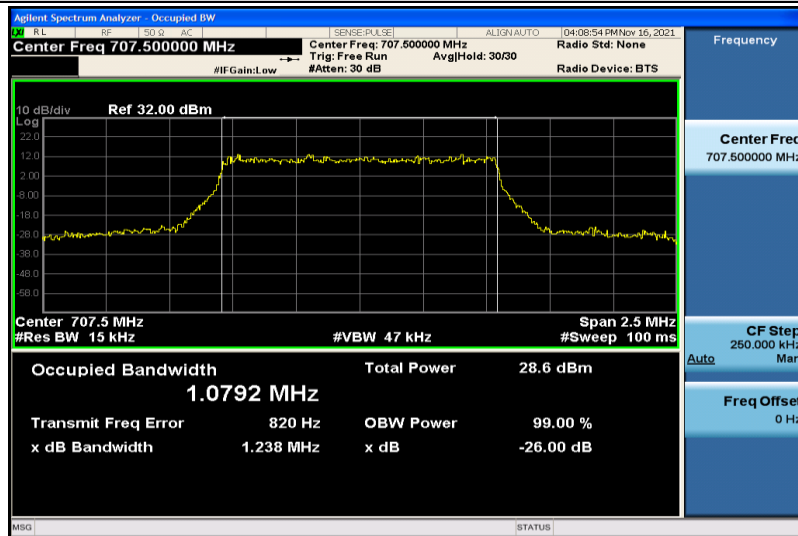

Band12-1.4MHz-QPSK-23017-6RB#0-1.0803

Band12-1.4MHz-QPSK-23095-6RB#0-1.0847

Band12-1.4MHz-QPSK-23173-6RB#0-1.0842

Band12-1.4MHz-16QAM-23017-6RB#0-1.0793

Band12-1.4MHz-16QAM-23095-6RB#0-1.0792

Band12-1.4MHz-16QAM-23173-6RB#0-1.0808