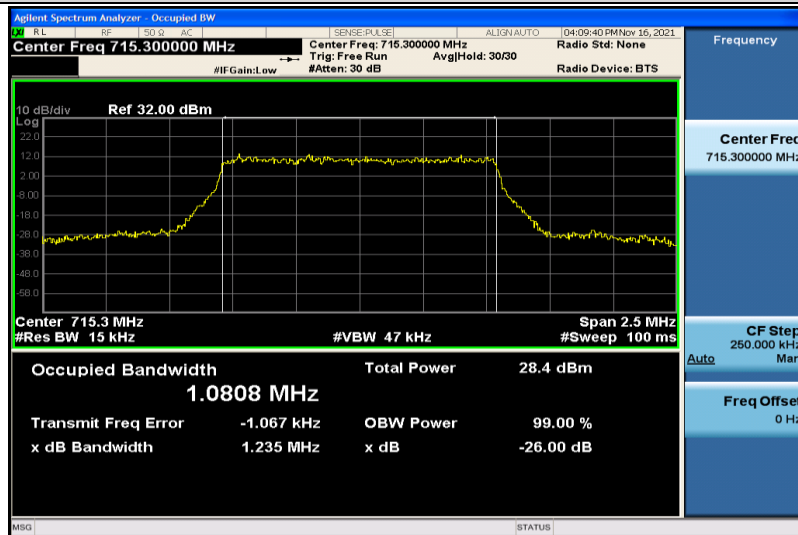

Band12-1.4MHz-QPSK-23017-6RB#0-1.0803

Band12-1.4MHz-QPSK-23095-6RB#0-1.0847

Band12-1.4MHz-QPSK-23173-6RB#0-1.0842

Band12-1.4MHz-16QAM-23017-6RB#0-1.0793

Band12-1.4MHz-16QAM-23095-6RB#0-1.0792

Band12-1.4MHz-16QAM-23173-6RB#0-1.0808