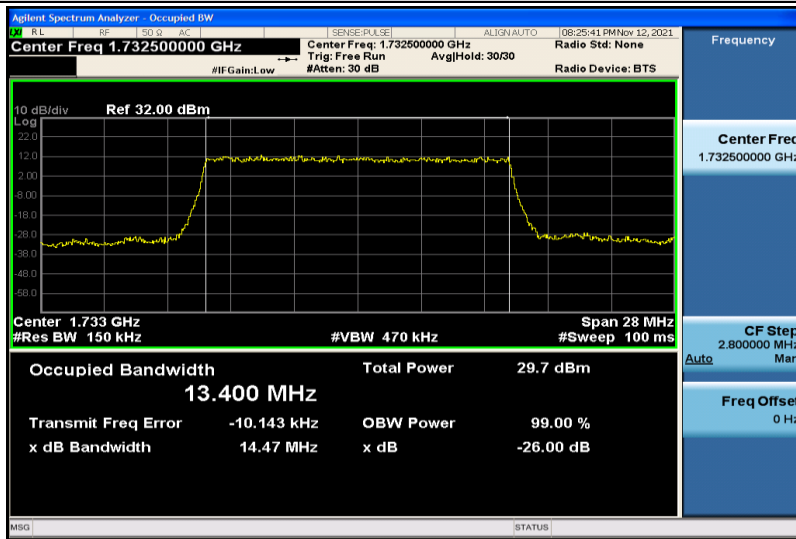

Band4-15MHz-QPSK-20025-75RB#0-8.9688

Band4-15MHz-QPSK-20175-75RB#0-13.414

Band4-15MHz-QPSK-20325-75RB#0-13.430

Band4-15MHz-16QAM-20025-75RB#0-13.416

Band4-15MHz-16QAM-20175-75RB#0-13.400

Band4-15MHz-16QAM-20325-75RB#0-13.404