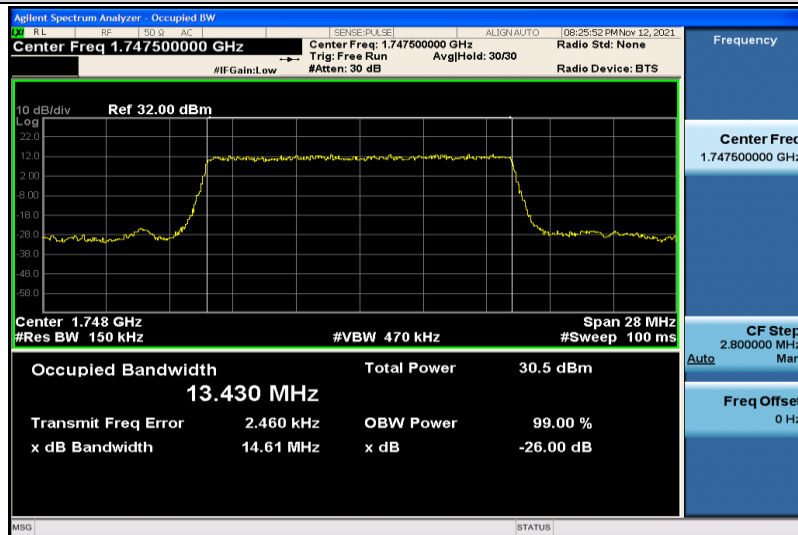

Band4-15MHz-QPSK-20175-75RB#0-13.414

Band4-15MHz-QPSK-20325-75RB#0-13.430