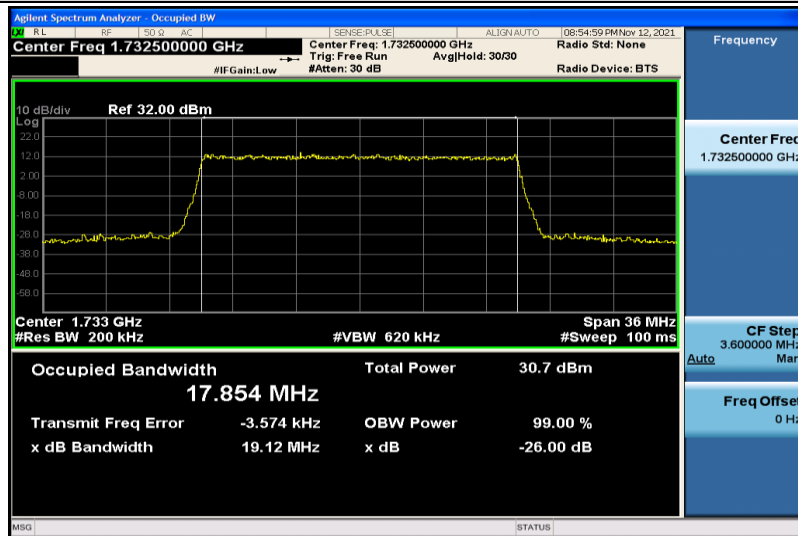

Band4-20MHz-QPSK-20050-100RB#0-17.853

Band4-20MHz-QPSK-20175-100RB#0-17.854