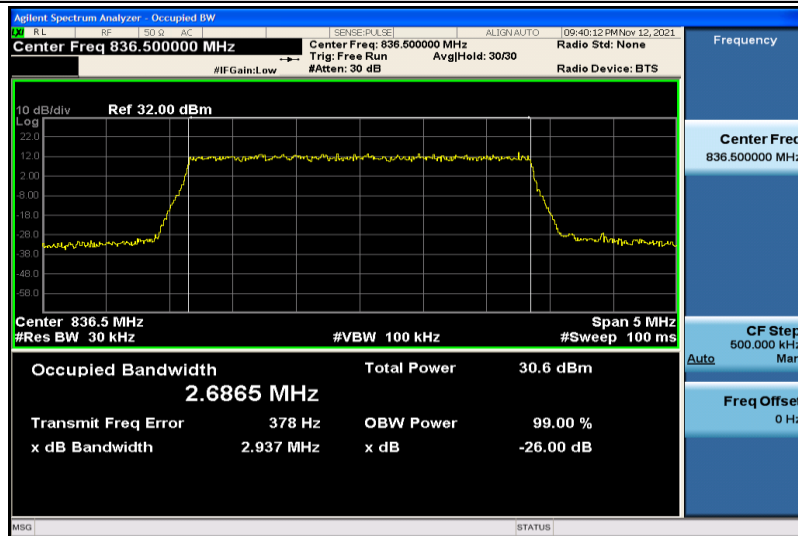

Band5-3MHz-QPSK-20415-15RB#0-2.6866

Band5-3MHz-QPSK-20525-15RB#0-2.6865