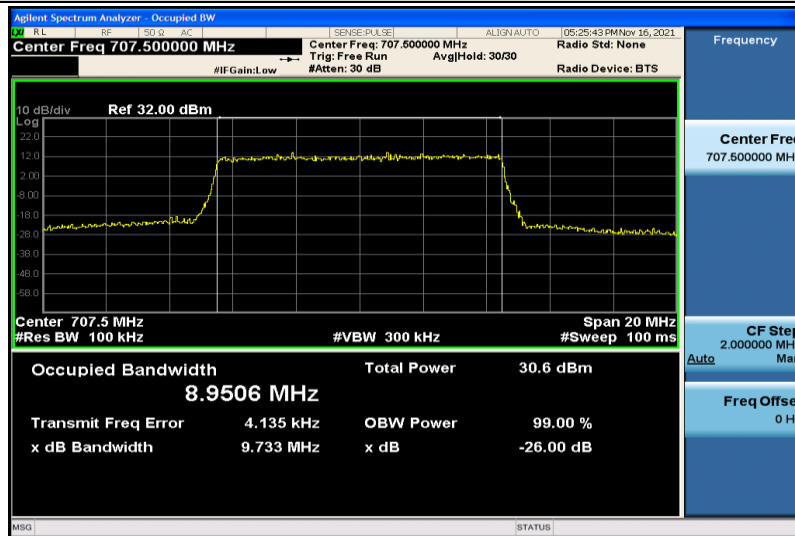

Band12-10MHz-QPSK-23060-50RB#0-8.9403

Band12-10MHz-QPSK-23095-50RB#0-8.9506