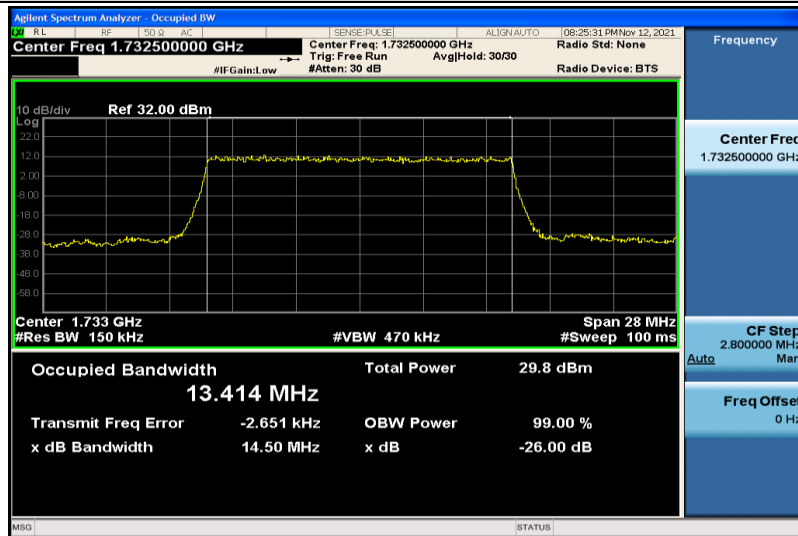

Band4-15MHz-QPSK-20025-75RB#0-8.9688

Band4-15MHz-QPSK-20175-75RB#0-13.414