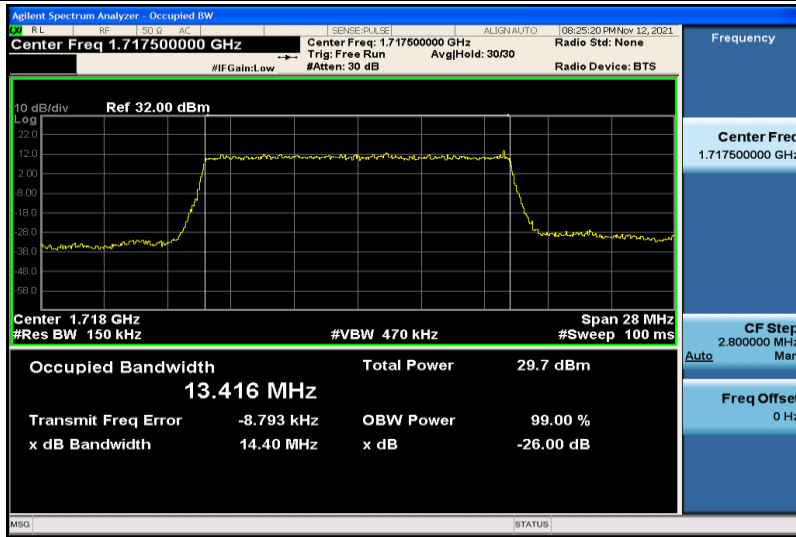

Band4-15MHz-QPSK-20025-75RB#0-8.9688

Band4-15MHz-QPSK-20175-75RB#0-13.414

Band4-15MHz-QPSK-20325-75RB#0-13.430

Band4-15MHz-16QAM-20025-75RB#0-13.416

Band4-15MHz-16QAM-20175-75RB#0-13.400

Band4-15MHz-16QAM-20325-75RB#0-13.404