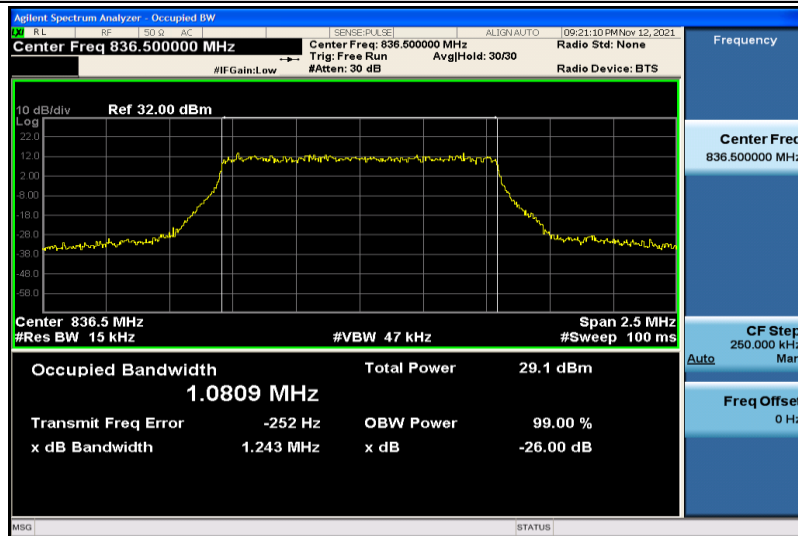

Band5-1.4MHz-QPSK-20407-6RB#0-1.0784

Band5-1.4MHz-QPSK-20525-6RB#0-1.0850

Band5-1.4MHz-QPSK-20643-6RB#0-1.0799

Band5-1.4MHz-16QAM-20407-6RB#0-1.0825

Band5-1.4MHz-16QAM-20525-6RB#0-1.0809

Band5-1.4MHz-16QAM-20643-6RB#0-1.0841