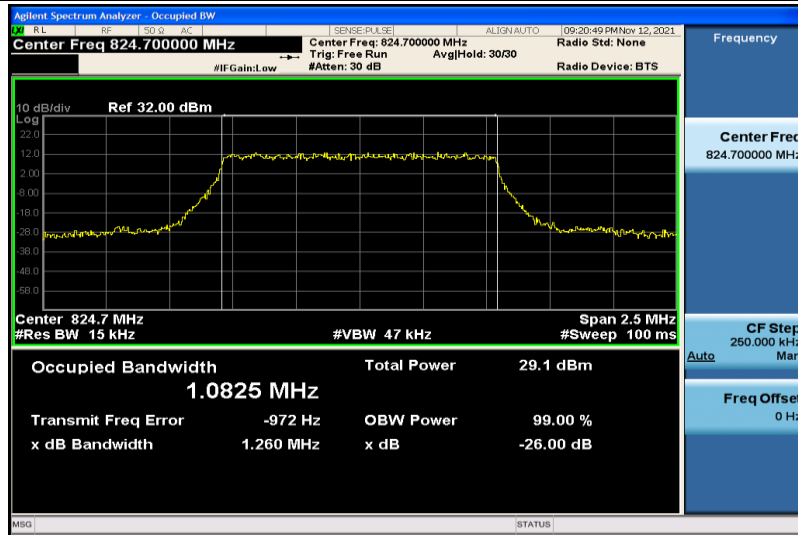

Band5-1.4MHz-QPSK-20643-6RB#0-1.0799

Band5-1.4MHz-16QAM-20407-6RB#0-1.0825