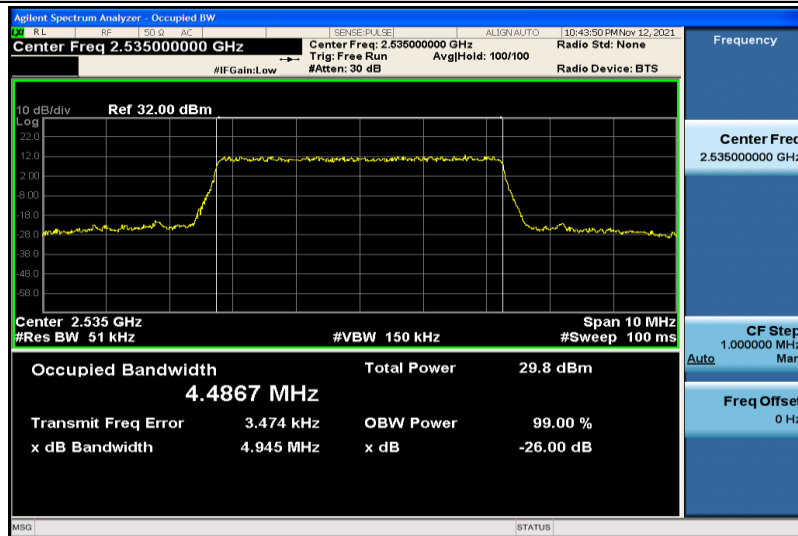

Band7-5MHz-QPSK-20775-25RB#0-4.4880

Band7-5MHz-QPSK-21100-25RB#0-4.4769

Band7-5MHz-QPSK-21425-25RB#0-4.4876

Band7-5MHz-16QAM-20775-25RB#0-4.4747

Band7-5MHz-16QAM-21100-25RB#0-4.4867

Band7-5MHz-16QAM-21425-25RB#0-4.4899