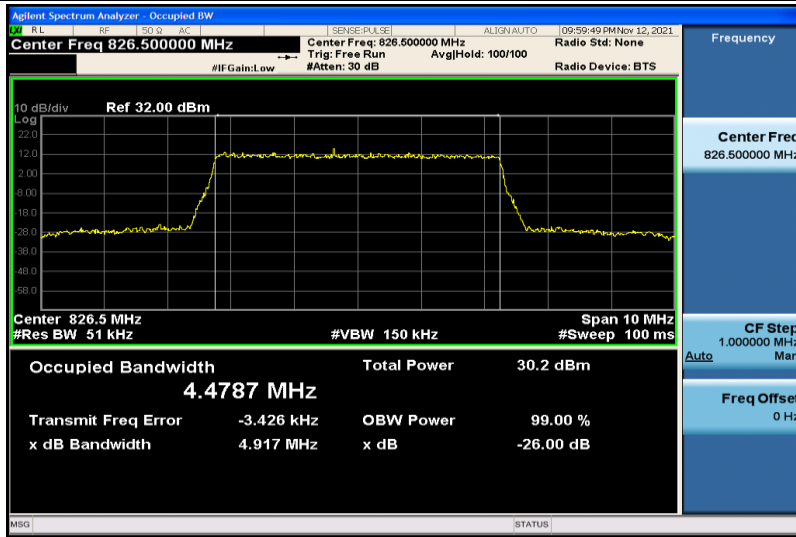

Band5-5MHz-QPSK-20425-25RB#0-4.4904

Band5-5MHz-QPSK-20525-25RB#0-4.4726

Band5-5MHz-QPSK-20625-25RB#0-4.4858

Band5-5MHz-16QAM-20425-25RB#0-4.4787

Band5-5MHz-16QAM-20525-25RB#0-4.4790

Band5-5MHz-16QAM-20625-25RB#0-4.4789