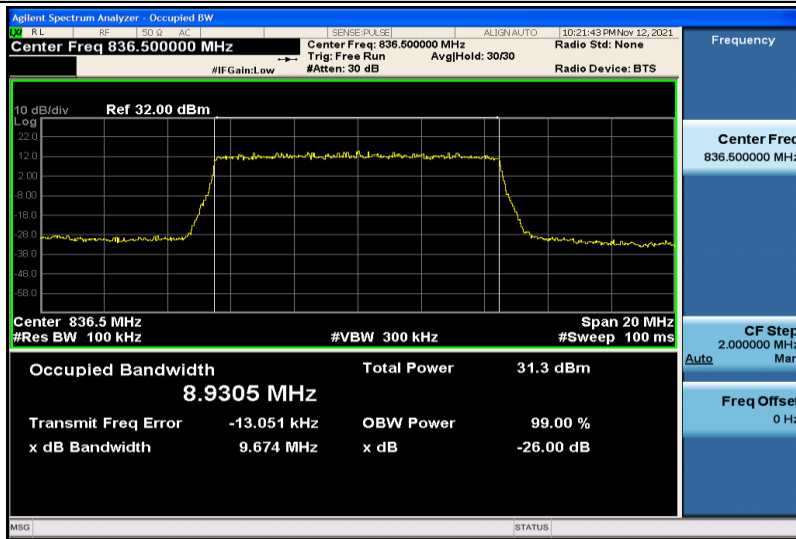

Band5-10MHz-QPSK-20450-50RB#0-8.9483

Band5-10MHz-QPSK-20525-50RB#0-8.9305