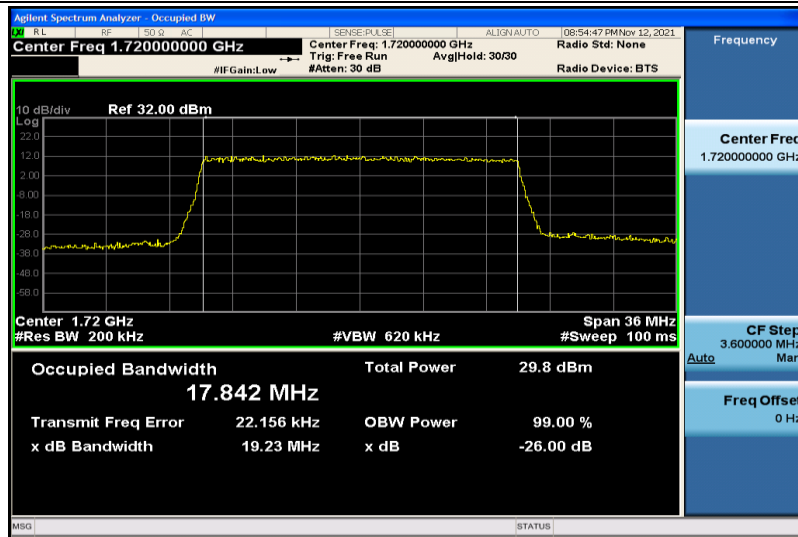

Band4-20MHz-QPSK-20300-100RB#0-17.855

Band4-20MHz-16QAM-20050-100RB#0-17.842