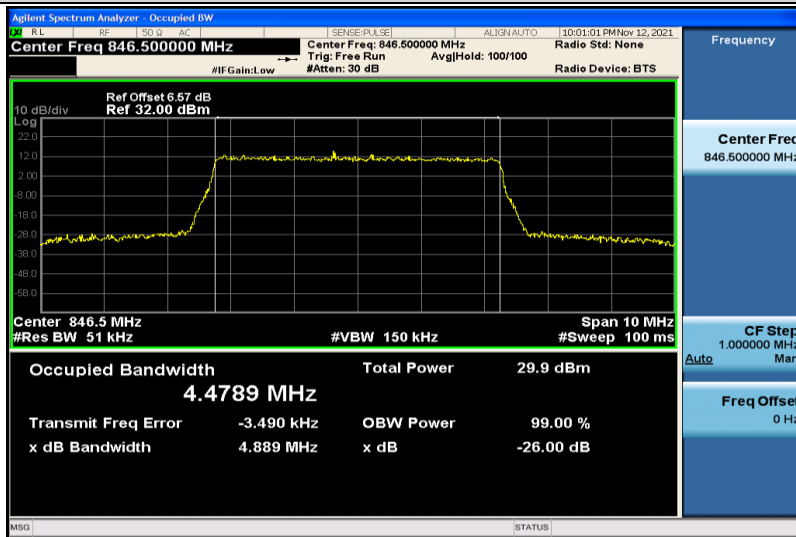

Band5-5MHz-QPSK-20425-25RB#0-4.4904

Band5-5MHz-QPSK-20525-25RB#0-4.4726

Band5-5MHz-QPSK-20625-25RB#0-4.4858

Band5-5MHz-16QAM-20425-25RB#0-4.4787

Band5-5MHz-16QAM-20525-25RB#0-4.4790

Band5-5MHz-16QAM-20625-25RB#0-4.4789