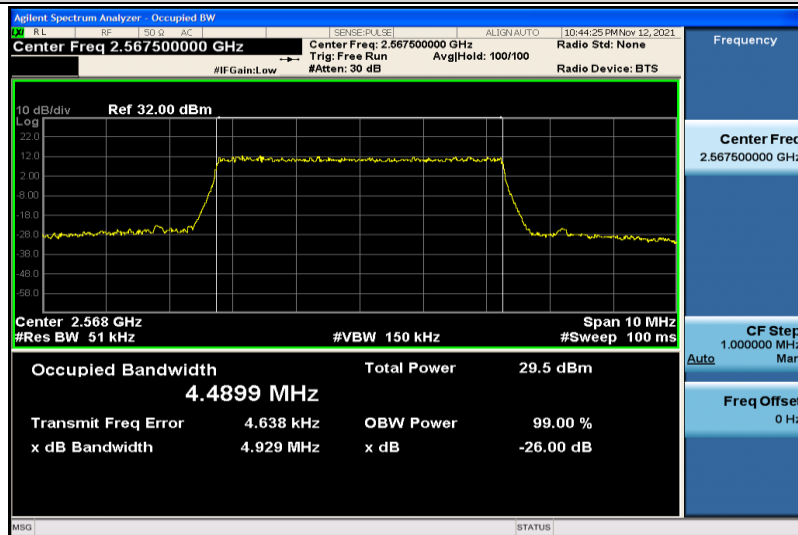

Band7-5MHz-QPSK-20775-25RB#0-4.4880

Band7-5MHz-QPSK-21100-25RB#0-4.4769

Band7-5MHz-QPSK-21425-25RB#0-4.4876

Band7-5MHz-16QAM-20775-25RB#0-4.4747

Band7-5MHz-16QAM-21100-25RB#0-4.4867

Band7-5MHz-16QAM-21425-25RB#0-4.4899