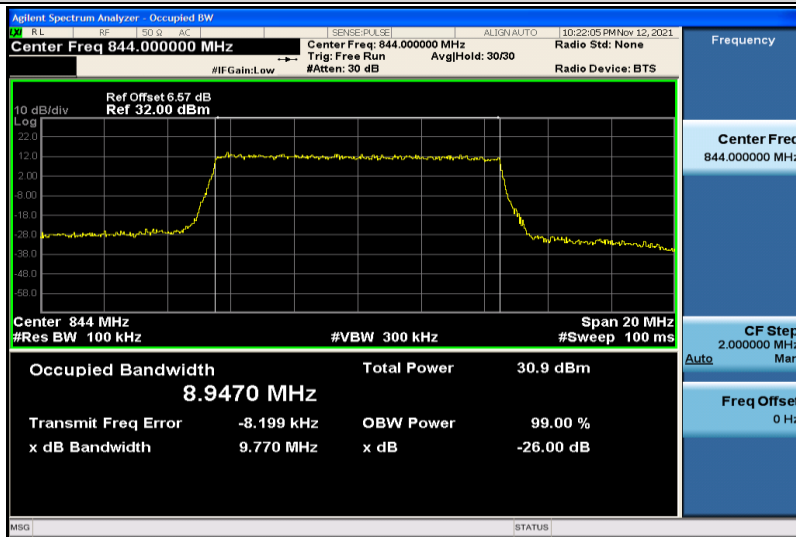

Band5-10MHz-QPSK-20525-50RB#0-8.9305

Band5-10MHz-QPSK-20600-50RB#0-8.9470