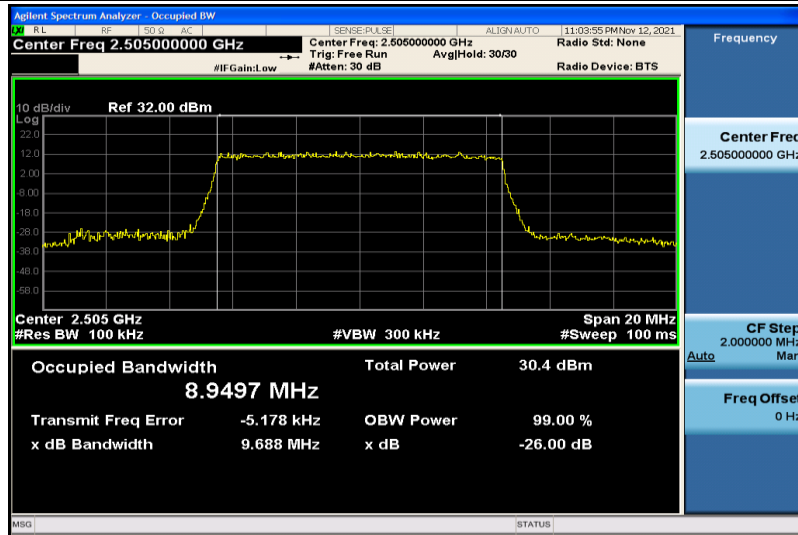

Band7-5MHz-QPSK-20775-25RB#0-4.4880

Band7-5MHz-QPSK-21100-25RB#0-4.4769

Band7-5MHz-QPSK-21425-25RB#0-4.4876

Band7-5MHz-16QAM-20775-25RB#0-4.4747

Band7-5MHz-16QAM-21100-25RB#0-4.4867

Band7-5MHz-16QAM-21425-25RB#0-4.4899