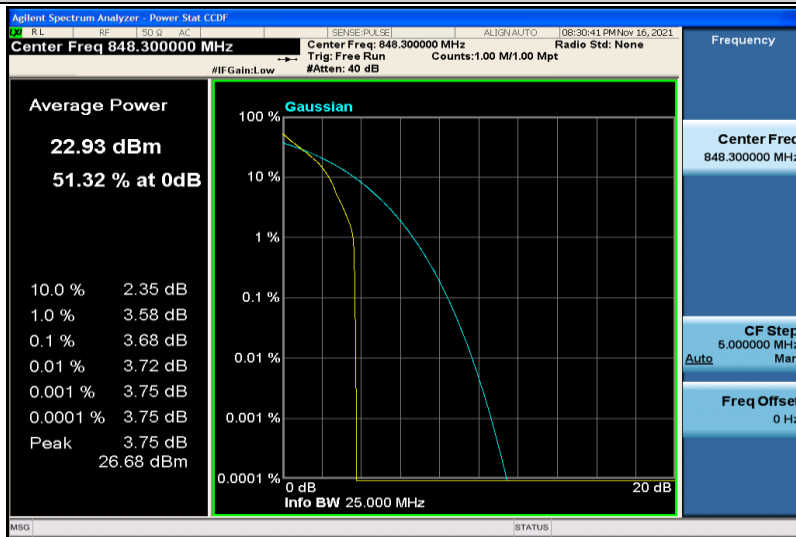

Band26-1.4MHz-QPSK-26915-6RB#0

Band26-1.4MHz-QPSK-27033-1RB#0