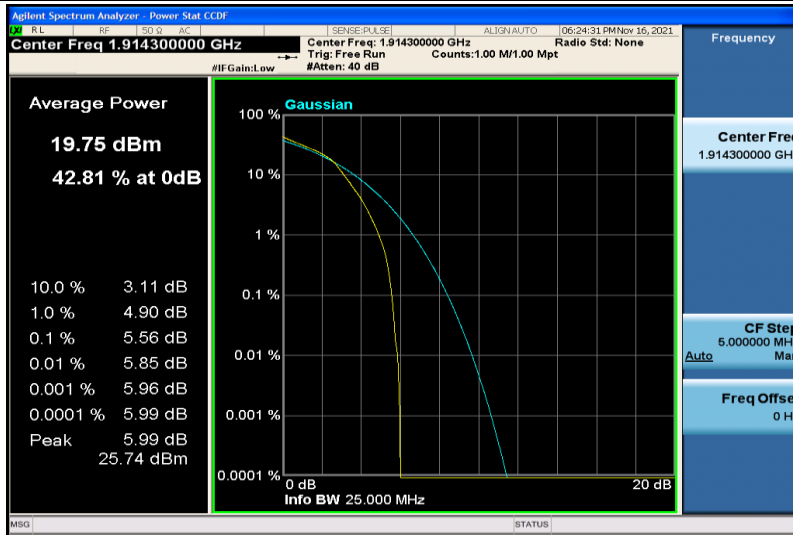

Band25-1.4MHz-16QAM-26683-1RB#0

Band25-1.4MHz-16QAM-26683-6RB#0