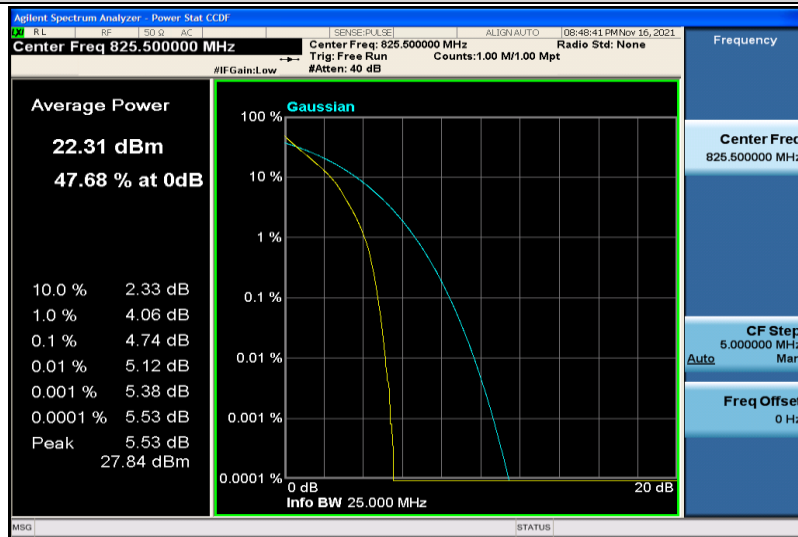

Band26-1.4MHz-16QAM-26915-1RB#0

Band26-1.4MHz-16QAM-26915-6RB#0

Band26-1.4MHz-16QAM-27033-1RB#0

Band26-1.4MHz-16QAM-27033-6RB#0

Band26-3MHz-QPSK-26805-1RB#0

Band26-3MHz-QPSK-26805-15RB#0