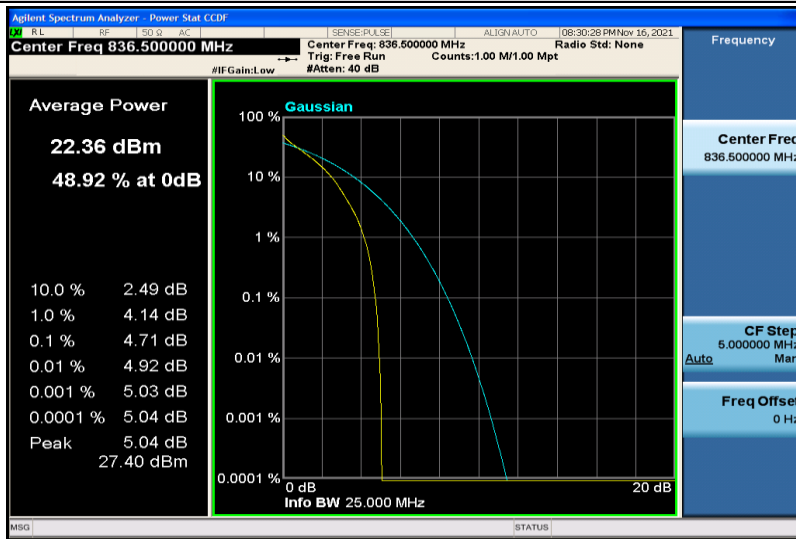

Band26-1.4MHz-QPSK-26915-1RB#0

Band26-1.4MHz-QPSK-26915-6RB#0