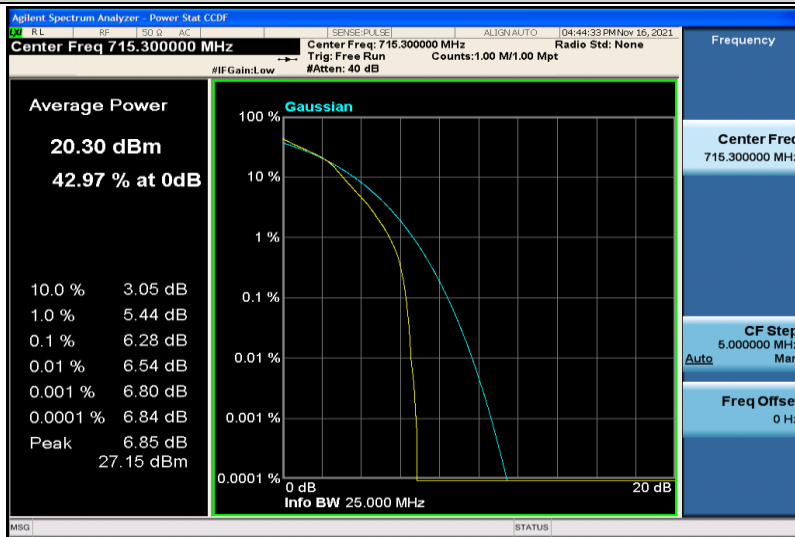

Band12-1.4MHz-QPSK-23173-6RB#0

Band12-1.4MHz-16QAM-23017-1RB#0

Band12-1.4MHz-16QAM-23017-6RB#0

Band12-1.4MHz-16QAM-23095-1RB#0

Band12-1.4MHz-16QAM-23095-6RB#0

Band12-1.4MHz-16QAM-23173-1RB#0

Band12-1.4MHz-16QAM-23173-6RB#0