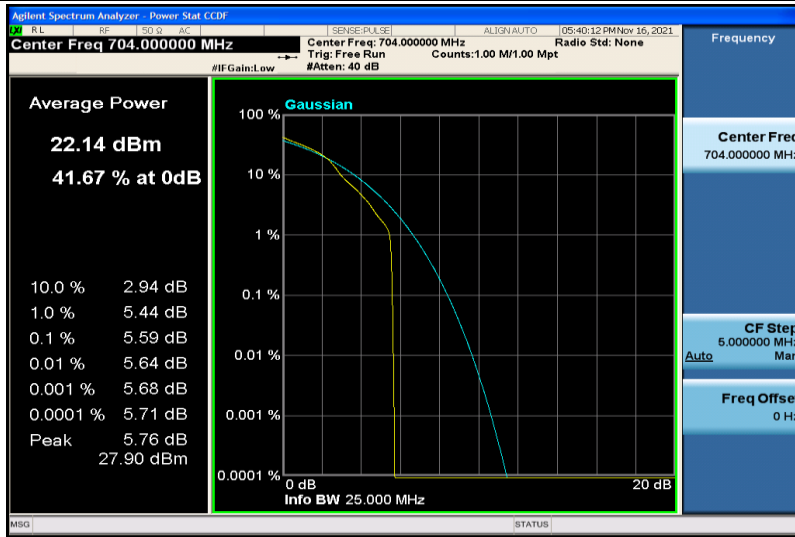

Band12-10MHz-QPSK-23130-50RB#0

Band12-10MHz-16QAM-23060-1RB#0