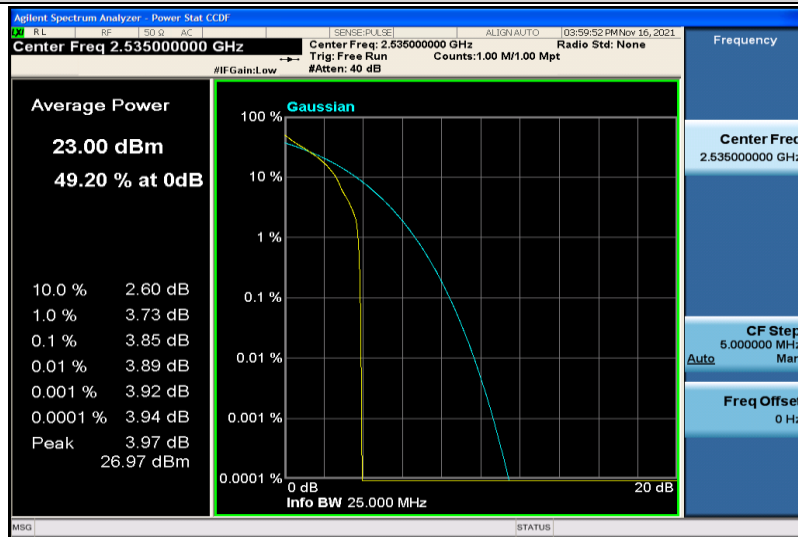

Band7-15MHz-16QAM-21100-1RB#0

Band7-15MHz-16QAM-21100-75RB#0

Band7-15MHz-16QAM-21375-1RB#0

Band7-15MHz-16QAM-21375-75RB#0

Band7-20MHz-QPSK-20850-1RB#0

Band7-20MHz-QPSK-20850-100RB#0

Band7-20MHz-QPSK-21100-1RB#0