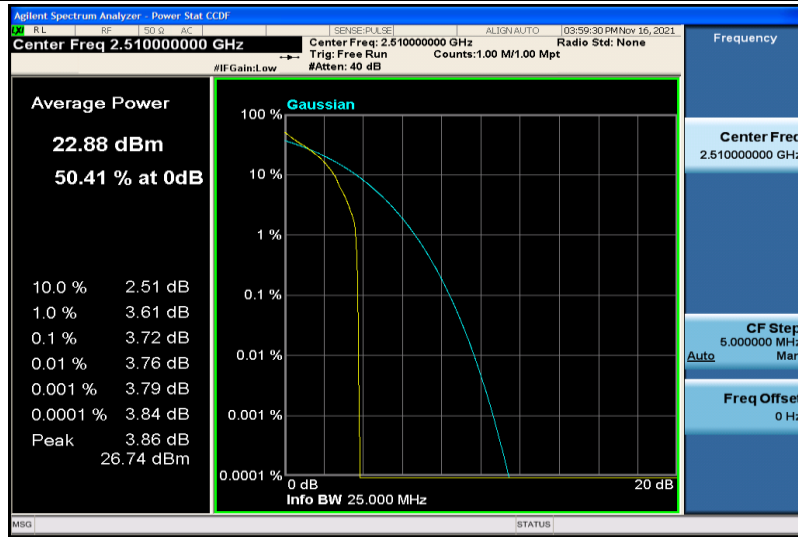

Band7-15MHz-16QAM-21100-1RB#0

Band7-15MHz-16QAM-21100-75RB#0

Band7-15MHz-16QAM-21375-1RB#0

Band7-15MHz-16QAM-21375-75RB#0

Band7-20MHz-QPSK-20850-1RB#0

Band7-20MHz-QPSK-20850-100RB#0

Band7-20MHz-QPSK-21100-1RB#0