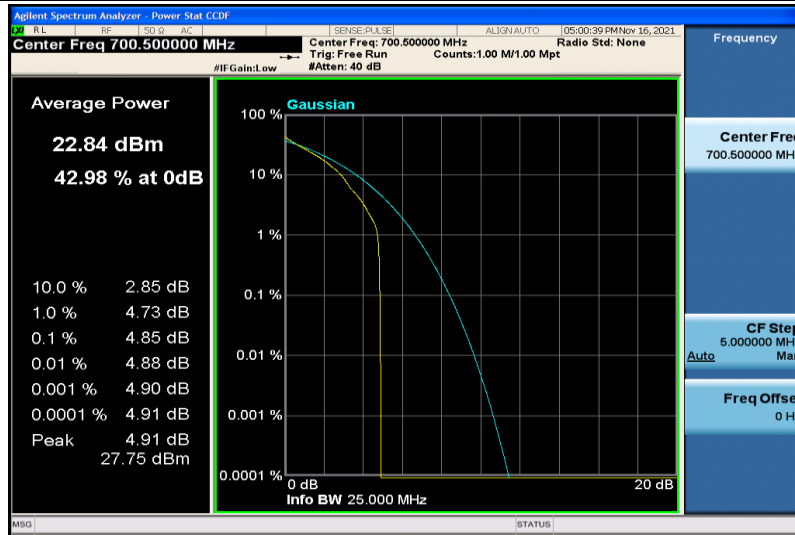

Band12-1.4MHz-QPSK-23173-6RB#0

Band12-1.4MHz-16QAM-23017-1RB#0

Band12-1.4MHz-16QAM-23017-6RB#0

Band12-1.4MHz-16QAM-23095-1RB#0

Band12-1.4MHz-16QAM-23095-6RB#0

Band12-1.4MHz-16QAM-23173-1RB#0

Band12-1.4MHz-16QAM-23173-6RB#0