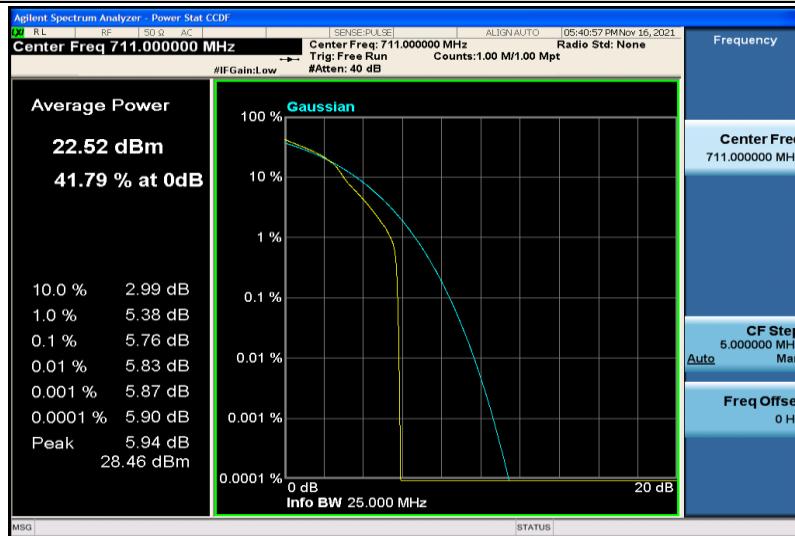

Band12-10MHz-QPSK-23130-1RB#0

Band12-10MHz-QPSK-23130-50RB#0

Band12-10MHz-16QAM-23060-1RB#0

Band12-10MHz-16QAM-23060-50RB#0

Band12-10MHz-16QAM-23095-1RB#0

Band12-10MHz-16QAM-23095-50RB#0

Band12-10MHz-16QAM-23130-1RB#0