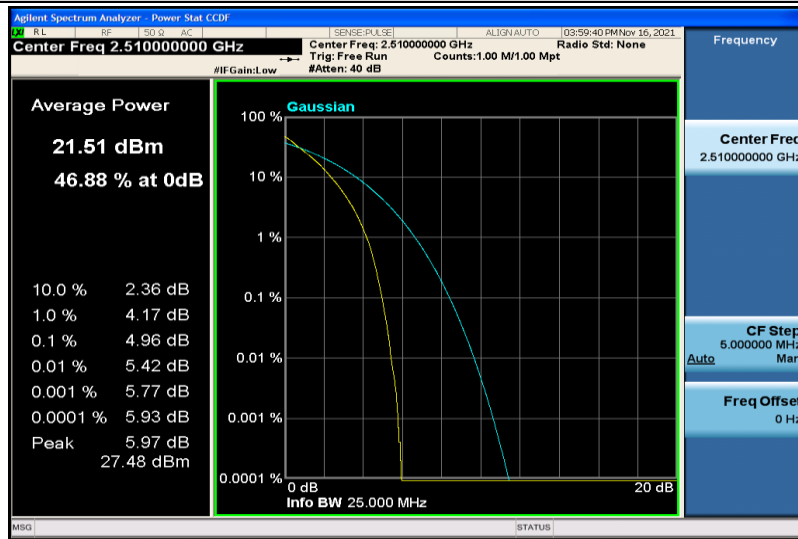

Band7-15MHz-16QAM-21100-1RB#0

Band7-15MHz-16QAM-21100-75RB#0

Band7-15MHz-16QAM-21375-1RB#0

Band7-15MHz-16QAM-21375-75RB#0

Band7-20MHz-QPSK-20850-1RB#0

Band7-20MHz-QPSK-20850-100RB#0

Band7-20MHz-QPSK-21100-1RB#0