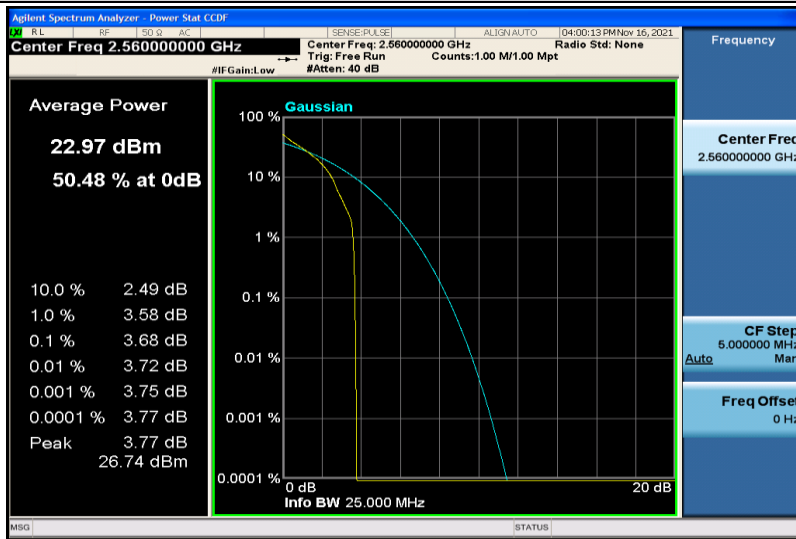

Band7-20MHz-QPSK-21100-100RB#0

Band7-20MHz-QPSK-21350-1RB#0