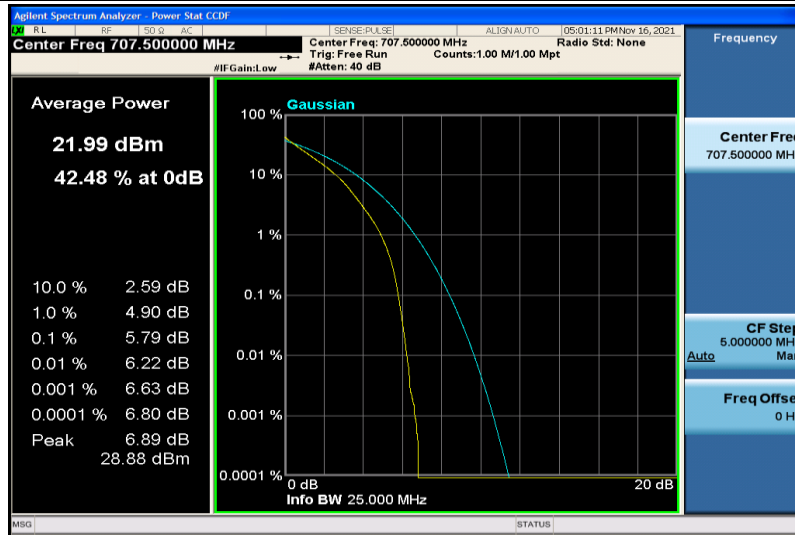

Band12-3MHz-QPSK-23095-1RB#0

Band12-3MHz-QPSK-23095-15RB#0