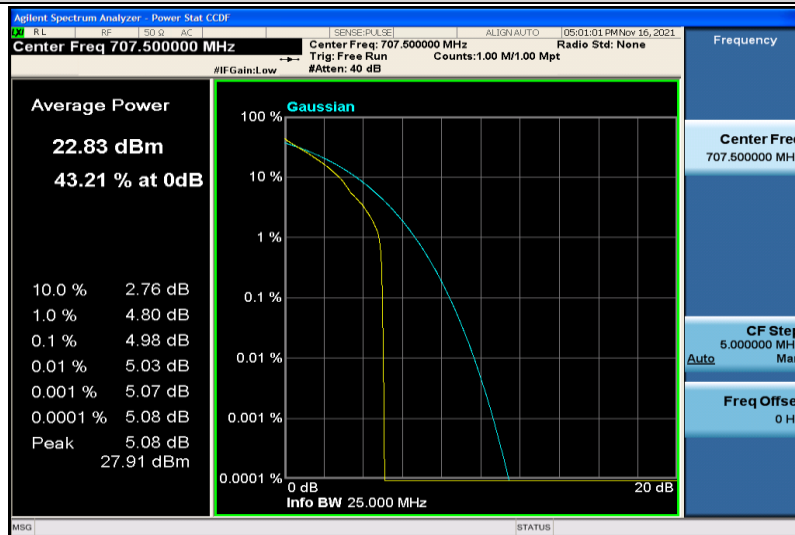

Band12-3MHz-QPSK-23025-15RB#0

Band12-3MHz-QPSK-23095-1RB#0