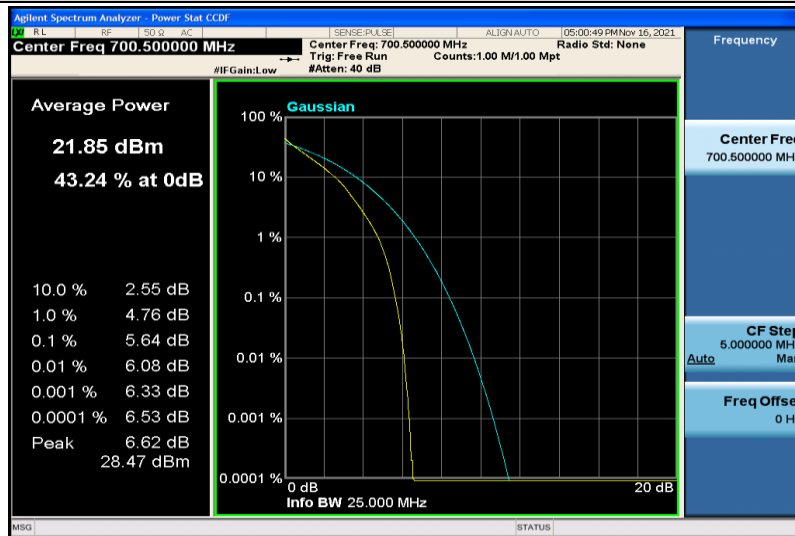

Band12-3MHz-QPSK-23025-1RB#0

Band12-3MHz-QPSK-23025-15RB#0