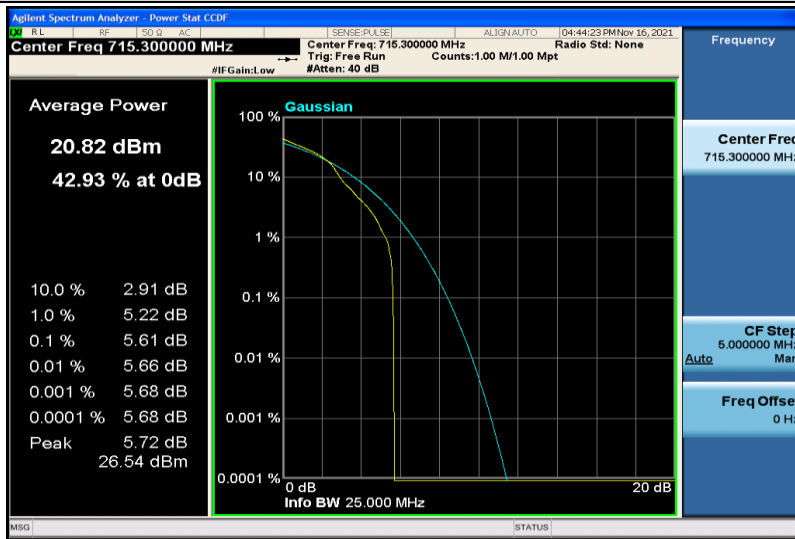

Band12-1.4MHz-QPSK-23173-6RB#0

Band12-1.4MHz-16QAM-23017-1RB#0

Band12-1.4MHz-16QAM-23017-6RB#0

Band12-1.4MHz-16QAM-23095-1RB#0

Band12-1.4MHz-16QAM-23095-6RB#0

Band12-1.4MHz-16QAM-23173-1RB#0

Band12-1.4MHz-16QAM-23173-6RB#0