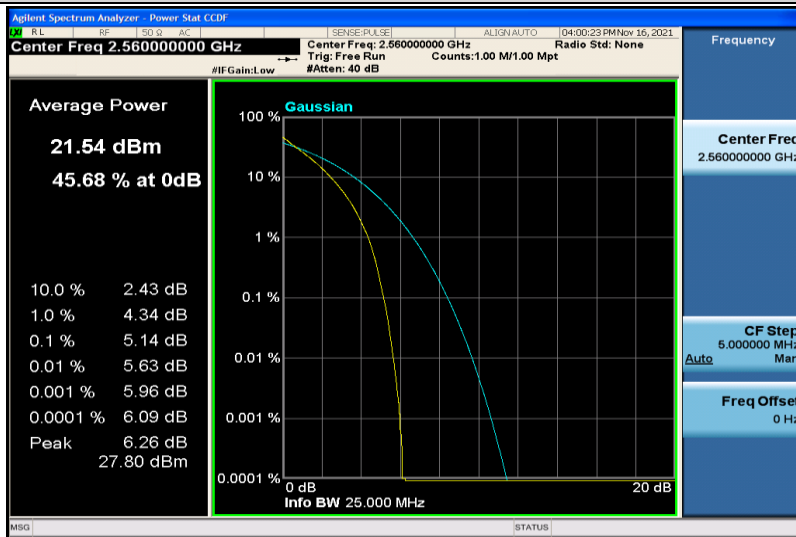

Band7-20MHz-QPSK-21350-1RB#0

Band7-20MHz-QPSK-21350-100RB#0