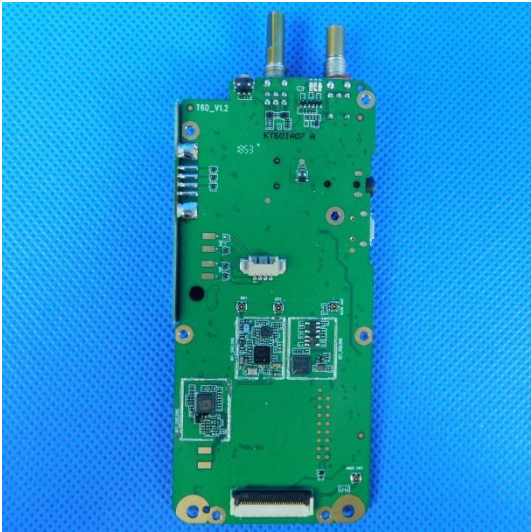

Model: T60

Internal photos of the EUT

KIRISUN

NAME: Li-ion Battery Pack

MODEL: KB-W65

OUTPUT: 3.7V 360mAh

S/N: 425236110K00001

- DO NOT DISASSEMBLE
- DO NOT DISPOSE OF IN FIRE
- DO NOT CHANGE OR CHARGE BATTERY IN HAZARDOUS LOCATION
- DO NOT SHORT-CIRCUIT THE TERMINALS