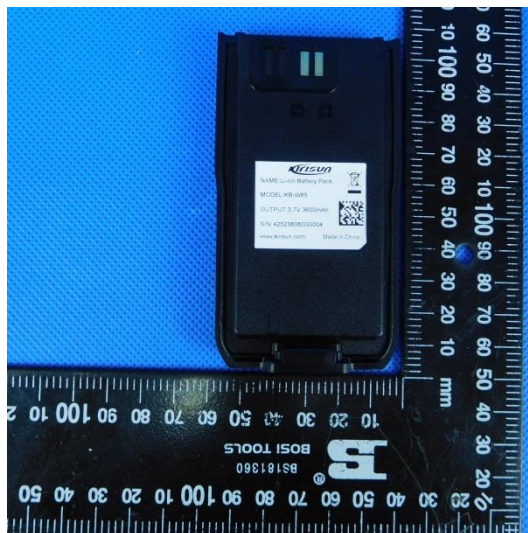

Model: T60

Internal photos of the EUT

KIRISUN

NAME: Li-ion Battery Pack

MODEL: KB-W65

OUTPUT: 3.7V 360mAh

S/N: 425236110K00001

- DO NOT DISASSEMBLE
- DO NOT DISPOSE OF IN FIRE
- DO NOT CHANGE OR CHARGE BATTERY IN HAZARDOUS LOCATION
- DO NOT SHORT-CIRCUIT THE TERMINALS