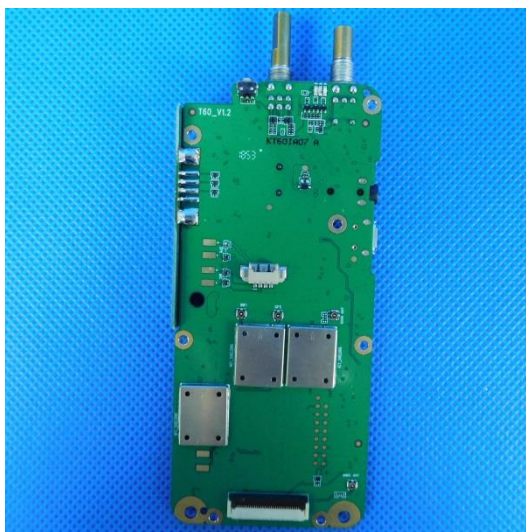

Model: T60

Internal photos of the EUT

KIRISUN

NAME: Li-ion Battery Pack

MODEL: KB-W65

OUTPUT: 3.7V 360mAh

S/N: 425236110K00001

- DO NOT DISASSEMBLE
- DO NOT DISPOSE OF IN FIRE
- DO NOT CHANGE OR CHARGE BATTERY IN HAZARDOUS LOCATION
- DO NOT SHORT-CIRCUIT THE TERMINALS