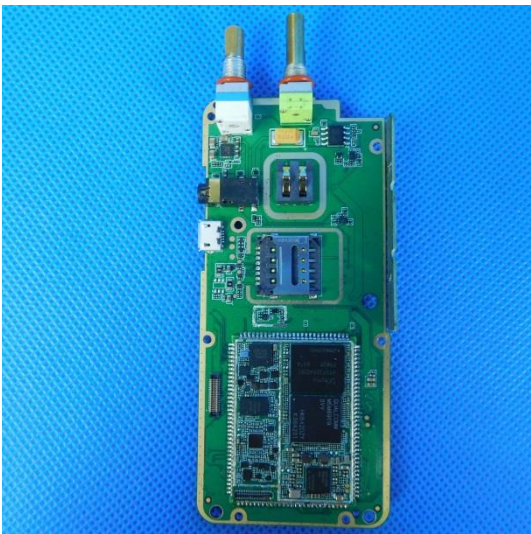

Model: T60

Internal photos of the EUT

KIRISUN

NAME: Li-ion Battery Pack

MODEL: KB-W65

OUTPUT: 3.7V 360mAh

S/N: 425236110K00001

- DO NOT DISASSEMBLE
- DO NOT DISPOSE OF IN FIRE
- DO NOT CHANGE OR CHARGE BATTERY IN HAZARDOUS LOCATION
- DO NOT SHORT-CIRCUIT THE TERMINALS