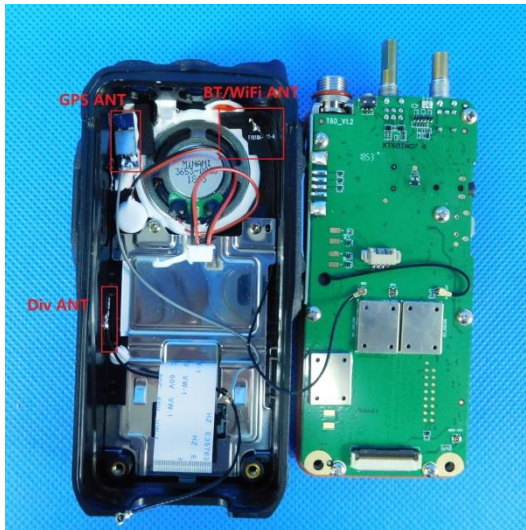

Model: T60

Internal photos of the EUT

KIRISUN

NAME: Li-ion Battery Pack

MODEL: KB-W65

OUTPUT: 3.7V 360mAh

S/N: 425236110K00001

- DO NOT DISASSEMBLE
- DO NOT DISPOSE OF IN FIRE
- DO NOT CHANGE OR CHARGE BATTERY IN HAZARDOUS LOCATION
- DO NOT SHORT-CIRCUIT THE TERMINALS