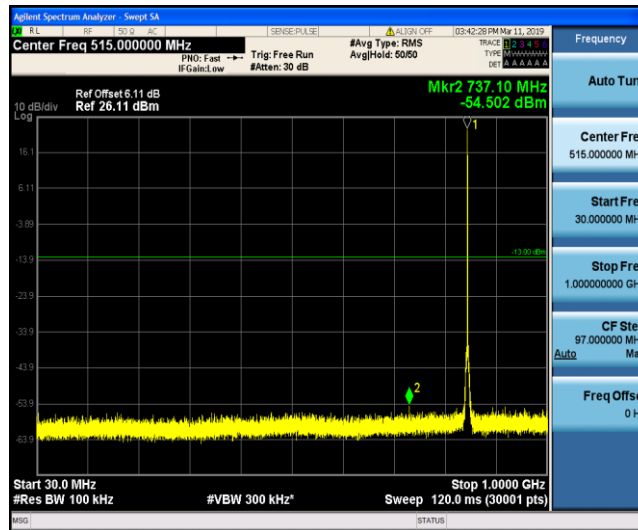

Band5\_1.4MHz\_QPSK\_20643\_1RB#0

Band5\_1.4MHz\_QPSK\_20643\_1RB#0

Band5\_1.4MHz\_16QAM\_20407\_1RB#0

Band5\_1.4MHz\_16QAM\_20407\_1RB#0

Band5\_1.4MHz\_16QAM\_20525\_1RB#0

Band5\_1.4MHz\_16QAM\_20525\_1RB#0