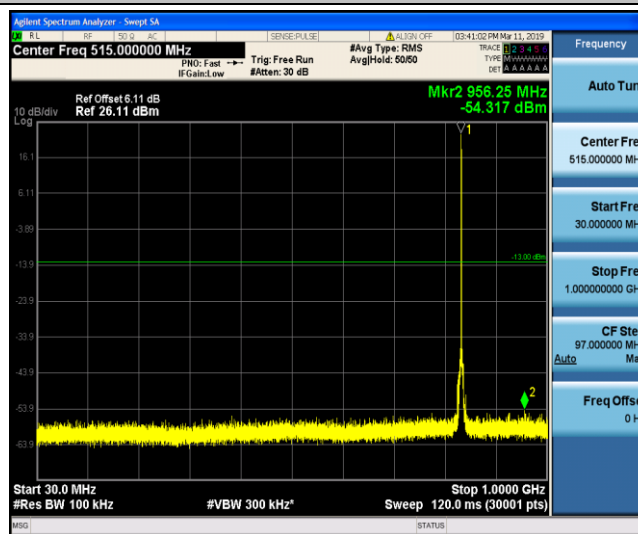

Band5\_1.4MHz\_QPSK\_20643\_1RB#0

Band5\_1.4MHz\_QPSK\_20643\_1RB#0

Band5\_1.4MHz\_16QAM\_20407\_1RB#0

Band5\_1.4MHz\_16QAM\_20407\_1RB#0

Band5\_1.4MHz\_16QAM\_20525\_1RB#0

Band5\_1.4MHz\_16QAM\_20525\_1RB#0