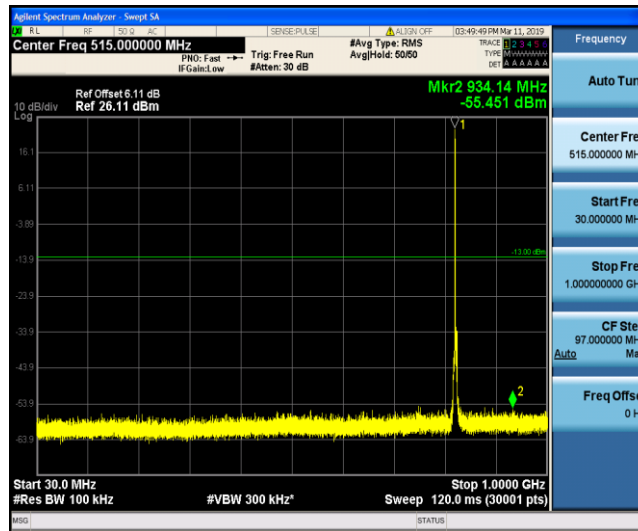

Band5_1.4MHz_16QAM_20643_1RB#0

Band5_3MHz_QPSK_20415_1RB#0