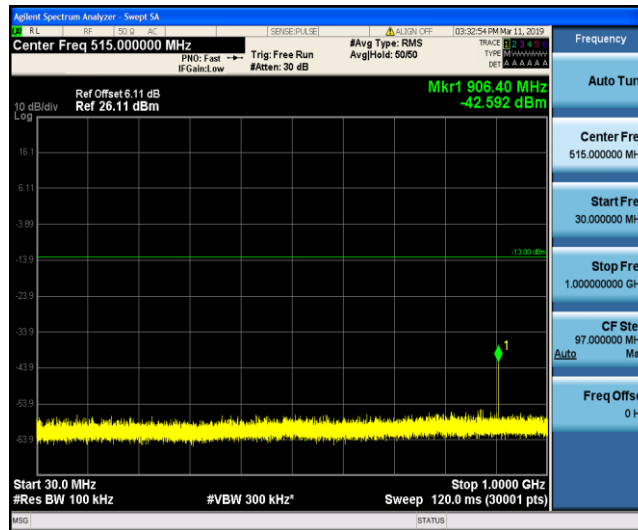

Band4_20MHz_16QAM_20175_1RB#0

Band4_20MHz_16QAM_20300_1RB#0