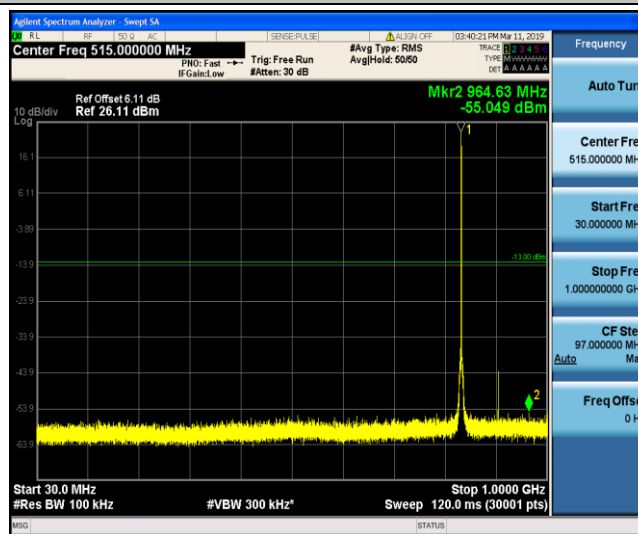

Band4\_20MHz\_16QAM\_20175\_1RB#0

Band4\_20MHz\_16QAM\_20300\_1RB#0

Band4\_20MHz\_16QAM\_20300\_1RB#0

Band5\_1.4MHz\_QPSK\_20407\_1RB#0

Band5\_1.4MHz\_QPSK\_20407\_1RB#0

Band5\_1.4MHz\_QPSK\_20525\_1RB#0

Band5\_1.4MHz\_QPSK\_20525\_1RB#0