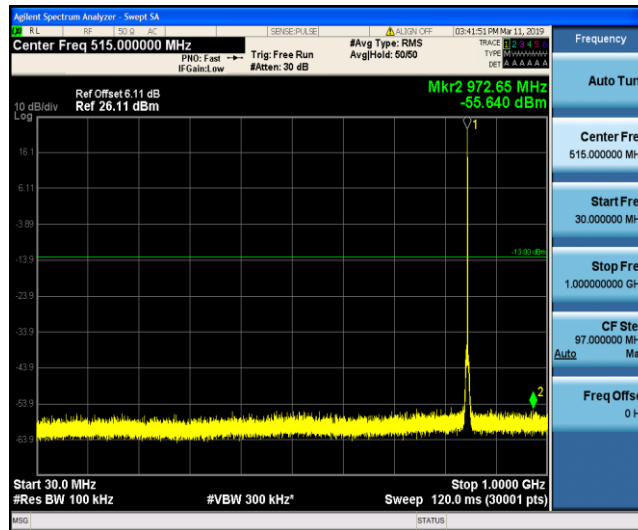

Band4\_20MHz\_16QAM\_20175\_1RB#0

Band4\_20MHz\_16QAM\_20300\_1RB#0

Band4\_20MHz\_16QAM\_20300\_1RB#0

Band5\_1.4MHz\_QPSK\_20407\_1RB#0

Band5\_1.4MHz\_QPSK\_20407\_1RB#0

Band5\_1.4MHz\_QPSK\_20525\_1RB#0

Band5\_1.4MHz\_QPSK\_20525\_1RB#0