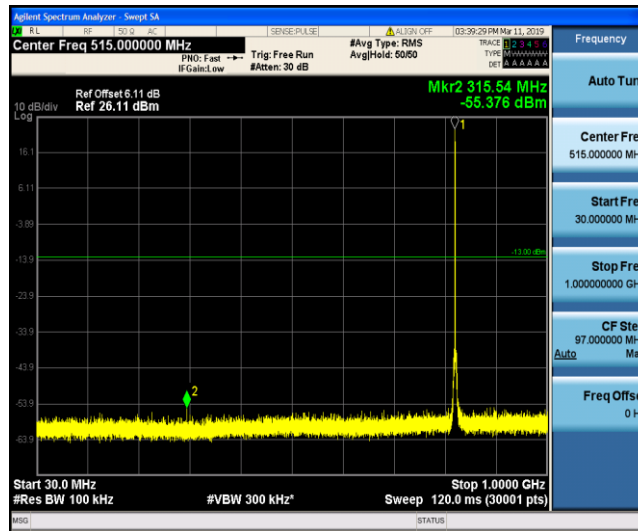

Band5_1.4MHz_QPSK_20643_1RB#0

Band5_1.4MHz_16QAM_20407_1RB#0