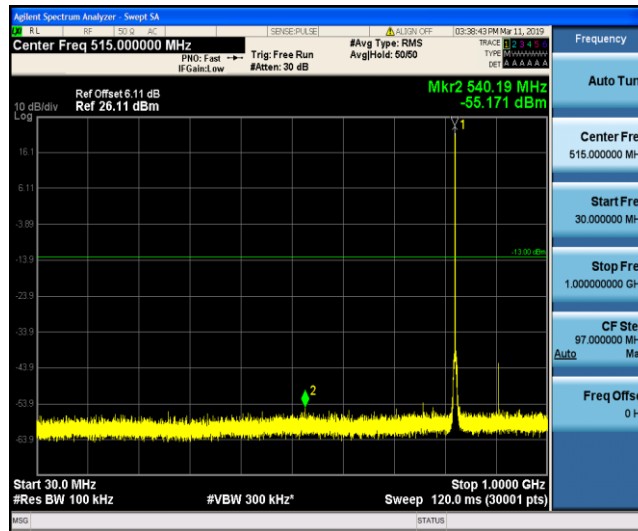

Band4_20MHz_16QAM_20300_1RB#0

Band5_1.4MHz_QPSK_20407_1RB#0