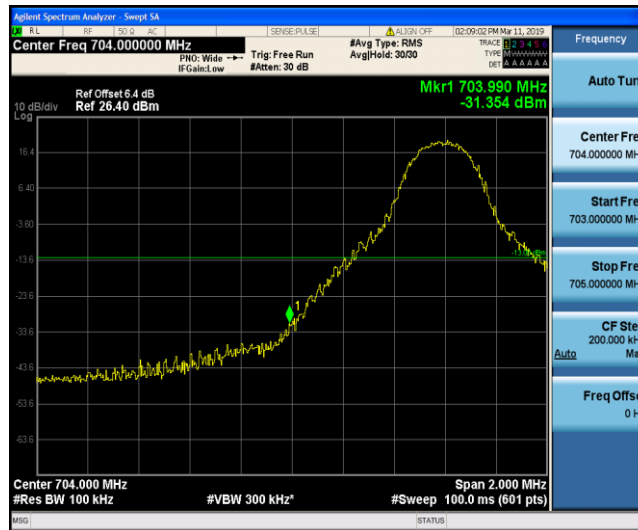

Band17_10MHz_16QAM_23780_1RB#0