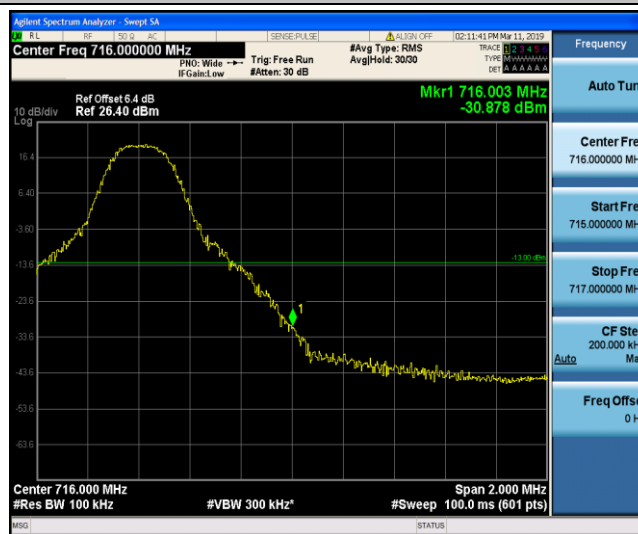

Band17_10MHz_QPSK_23800_1RB#49