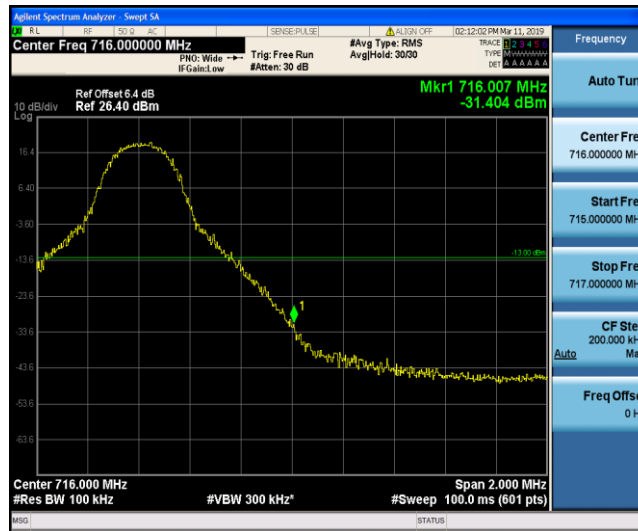

Band17_10MHz_16QAM_23780_50RB#0

Band17_10MHz_16QAM_23800_1RB#49

Band17_10MHz_16QAM_23800_50RB#0

8.5 Appendix E: Conducted Spurious Emission

Test Result

Band	Bandwidth	Modulation	Channel	RB Configuration	Frequency Range	Result (dBm)	Verdict
Band4	1.4MHz	QPSK	19957	1RB#0	Range1:30~1000MHz	-55.34	PASS
Band4	1.4MHz	QPSK	19957	1RB#0	Range2:1000~26000MHz	-39.57	PASS
Band4	1.4MHz	QPSK	20175	1RB#0	Range1:30~1000MHz	-55.77	PASS
Band4	1.4MHz	QPSK	20175	1RB#0	Range2:1000~26000MHz	-39.51	PASS
Band4	1.4MHz	QPSK	20393	1RB#0	Range1:30~1000MHz	-55.57	PASS
Band4	1.4MHz	QPSK	20393	1RB#0	Range2:1000~26000MHz	-39.34	PASS
Band4	1.4MHz	16QAM	19957	1RB#0	Range1:30~1000MHz	-55.7	PASS
Band4	1.4MHz	16QAM	19957	1RB#0	Range2:1000~26000MHz	-39.44	PASS
Band4	1.4MHz	16QAM	20175	1RB#0	Range1:30~1000MHz	-55.57	PASS
Band4	1.4MHz	16QAM	20175	1RB#0	Range2:1000~26000MHz	-39.5	PASS
Band4	1.4MHz	16QAM	20393	1RB#0	Range1:30~1000MHz	-55.99	PASS
Band4	1.4MHz	16QAM	20393	1RB#0	Range2:1000~26000MHz	-39.51	PASS
Band4	3MHz	QPSK	19965	1RB#0	Range1:30~1000MHz	-55.61	PASS
Band4	3MHz	QPSK	19965	1RB#0	Range2:1000~26000MHz	-39.51	PASS
Band4	3MHz	QPSK	20175	1RB#0	Range1:30~1000MHz	-55.18	PASS
Band4	3MHz	QPSK	20175	1RB#0	Range2:1000~26000MHz	-39.55	PASS
Band4	3MHz	QPSK	20385	1RB#0	Range1:30~1000MHz	-55.9	PASS
Band4	3MHz	QPSK	20385	1RB#0	Range2:1000~26000MHz	-39.45	PASS
Band4	3MHz	16QAM	19965	1RB#0	Range1:30~1000MHz	-55.06	PASS
Band4	3MHz	16QAM	19965	1RB#0	Range2:1000~26000MHz	-39.54	PASS
Band4	3MHz	16QAM	20175	1RB#0	Range1:30~1000MHz	-55.4	PASS
Band4	3MHz	16QAM	20175	1RB#0	Range2:1000~26000MHz	-39.52	PASS
Band4	3MHz	16QAM	20385	1RB#0	Range1:30~1000MHz	-55	PASS
Band4	3MHz	16QAM	20385	1RB#0	Range2:1000~26000MHz	-39.31	PASS
Band4	5MHz	QPSK	19975	1RB#0	Range1:30~1000MHz	-48.83	PASS
Band4	5MHz	QPSK	19975	1RB#0	Range2:1000~26000MHz	-39.62	PASS
Band4	5MHz	QPSK	20175	1RB#0	Range1:30~1000MHz	-50.05	PASS
Band4	5MHz	QPSK	20175	1RB#0	Range2:1000~26000MHz	-39.55	PASS
Band4	5MHz	QPSK	20375	1RB#0	Range1:30~1000MHz	-55.91	PASS
Band4	5MHz	QPSK	20375	1RB#0	Range2:1000~26000MHz	-39.26	PASS
Band4	5MHz	16QAM	19975	1RB#0	Range1:30~1000MHz	-43.28	PASS
Band4	5MHz	16QAM	19975	1RB#0	Range2:1000~26000MHz	-39.66	PASS
Band4	5MHz	16QAM	20175	1RB#0	Range1:30~1000MHz	-55.29	PASS
Band4	5MHz	16QAM	20175	1RB#0	Range2:1000~26000MHz	-39.64	PASS
Band4	5MHz	16QAM	20375	1RB#0	Range1:30~1000MHz	-56.04	PASS
Band4	5MHz	16QAM	20375	1RB#0	Range2:1000~26000MHz	-39.39	PASS
Band4	10MHz	QPSK	20000	1RB#0	Range1:30~1000MHz	-55.55	PASS
Band4	10MHz	QPSK	20000	1RB#0	Range2:1000~26000MHz	-39.63	PASS
Band4	10MHz	QPSK	20175	1RB#0	Range1:30~1000MHz	-55.88	PASS