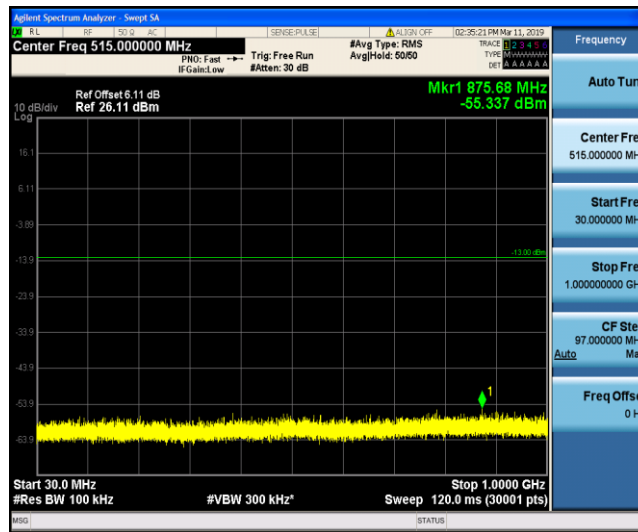

Test Graphs

Band4_1.4MHz_QPSK_19957_1RB#0