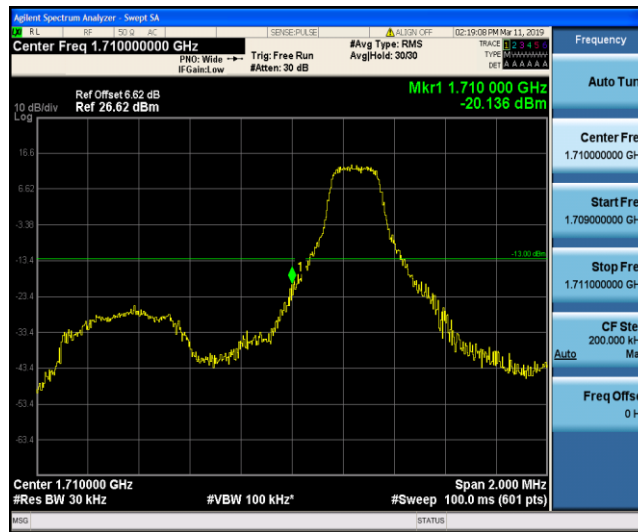

Test Graphs

Band4_1.4MHz_QPSK_19957_1RB#0