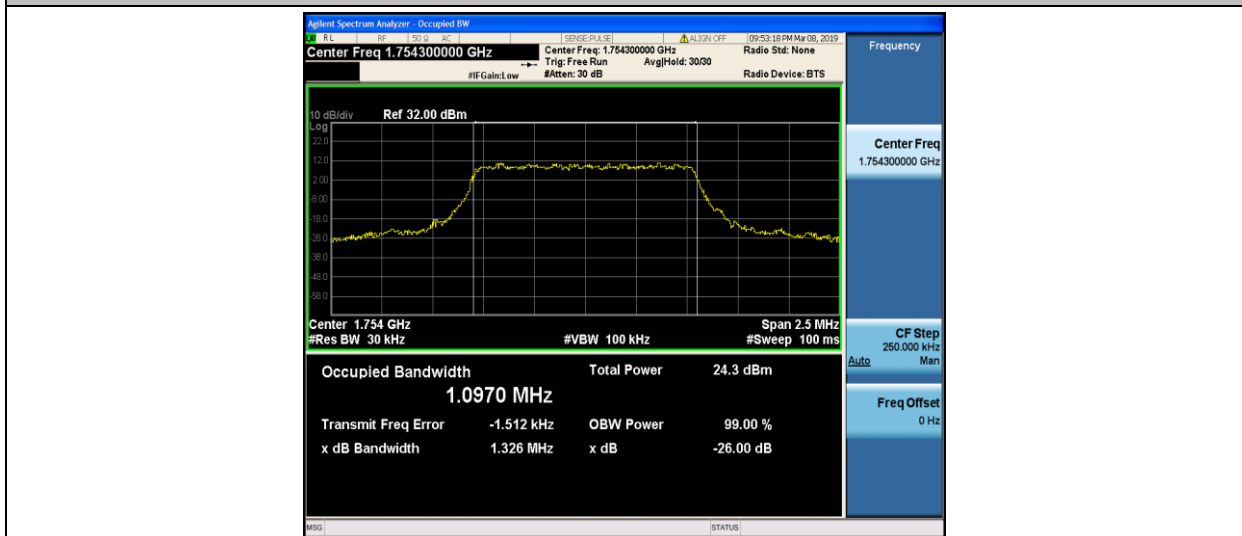

---

Band7	20MHz	16QAM	21350	100RB#0	18.064	31.92	PASS
Band17	5MHz	QPSK	23755	25RB#0	4.5053	5.014	PASS
Band17	5MHz	QPSK	23790	25RB#0	4.5085	5.022	PASS
Band17	5MHz	QPSK	23825	25RB#0	4.5246	5.040	PASS
Band17	5MHz	16QAM	23755	25RB#0	4.5247	5.047	PASS
Band17	5MHz	16QAM	23790	25RB#0	4.5332	5.023	PASS
Band17	5MHz	16QAM	23825	25RB#0	4.5111	4.992	PASS
Band17	10MHz	QPSK	23780	50RB#0	8.9444	9.760	PASS
Band17	10MHz	QPSK	23790	50RB#0	8.9408	9.659	PASS
Band17	10MHz	QPSK	23800	50RB#0	8.9425	9.693	PASS
Band17	10MHz	16QAM	23780	50RB#0	8.9226	9.647	PASS
Band17	10MHz	16QAM	23790	50RB#0	8.9324	9.726	PASS
Band17	10MHz	16QAM	23800	50RB#0	8.9343	9.665	PASS

Test Graphs

Band4\_1.4MHz\_QPSK\_19957\_6RB#0

Band4\_1.4MHz\_QPSK\_20175\_6RB#0

Band4\_1.4MHz\_QPSK\_20393\_6RB#0

Band4\_1.4MHz\_16QAM\_19957\_6RB#0

Band4\_1.4MHz\_16QAM\_20175\_6RB#0

Band4\_1.4MHz\_16QAM\_20393\_6RB#0