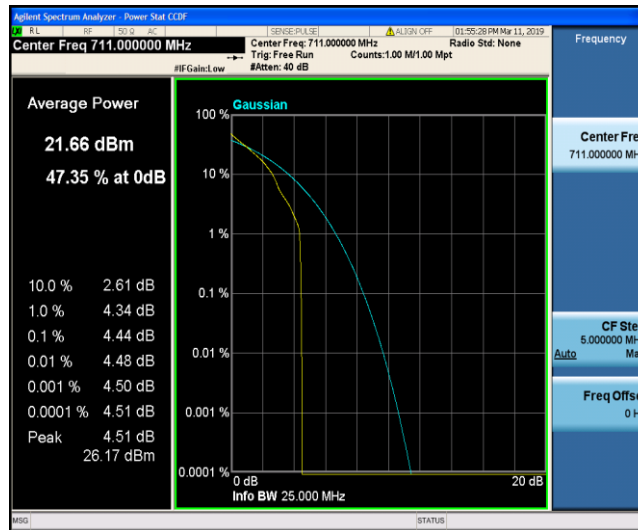

Band17_10MHz_QPSK_23800_1RB#0