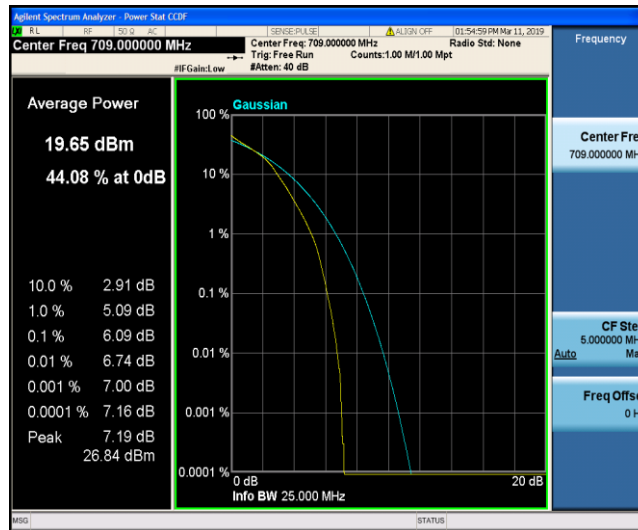

Band17\_10MHz\_QPSK\_23790\_50RB#0

Band17\_10MHz\_QPSK\_23800\_1RB#0

Band17\_10MHz\_QPSK\_23800\_50RB#0

Band17\_10MHz\_16QAM\_23780\_1RB#0

Band17\_10MHz\_16QAM\_23780\_50RB#0

Band17\_10MHz\_16QAM\_23790\_1RB#0