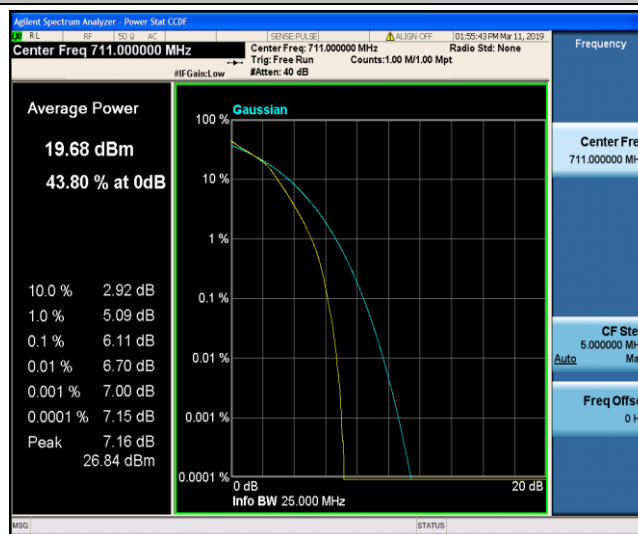

Band17_10MHz_16QAM_23800_50RB#0