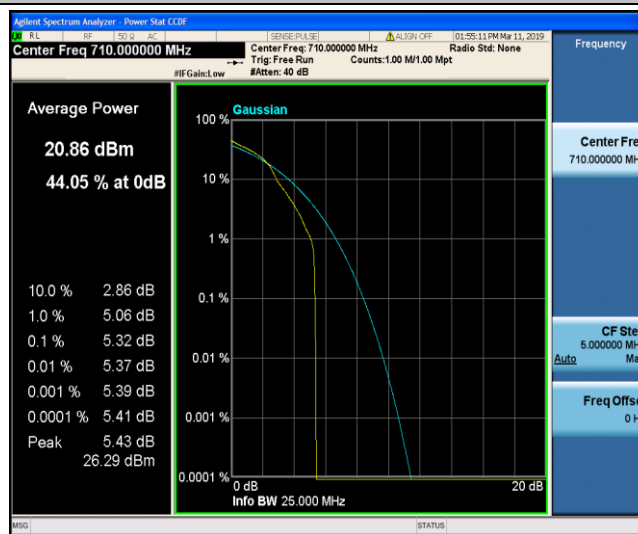

Band17\_10MHz\_QPSK\_23790\_50RB#0

Band17\_10MHz\_QPSK\_23800\_1RB#0

Band17\_10MHz\_QPSK\_23800\_50RB#0

Band17\_10MHz\_16QAM\_23780\_1RB#0

Band17\_10MHz\_16QAM\_23780\_50RB#0

Band17\_10MHz\_16QAM\_23790\_1RB#0