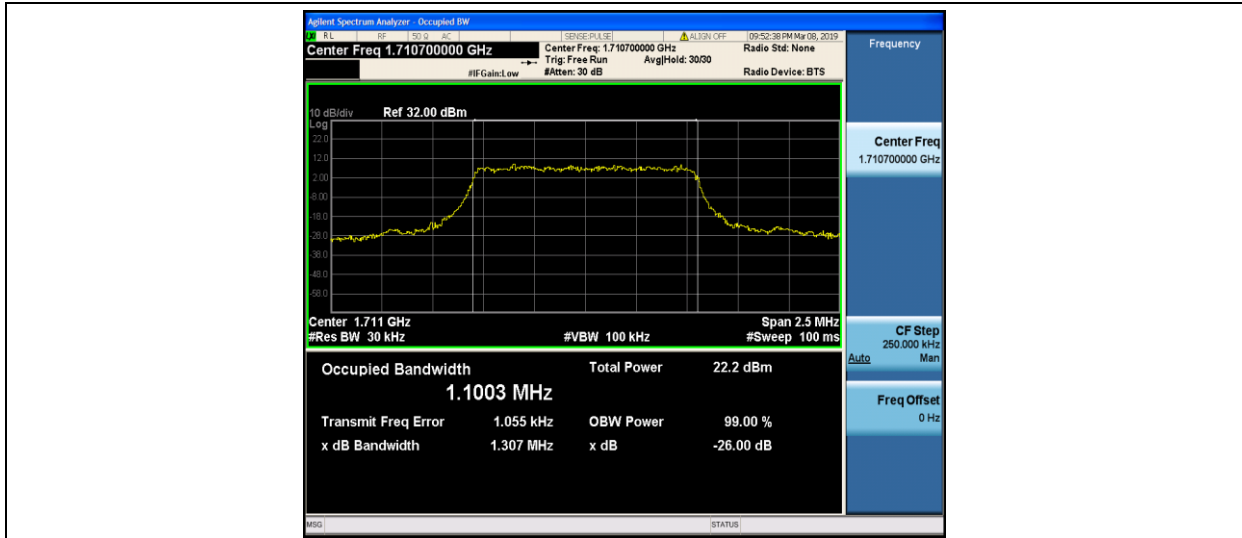

Test Graphs

Band4_1.4MHz_QPSK_19957_6RB#0