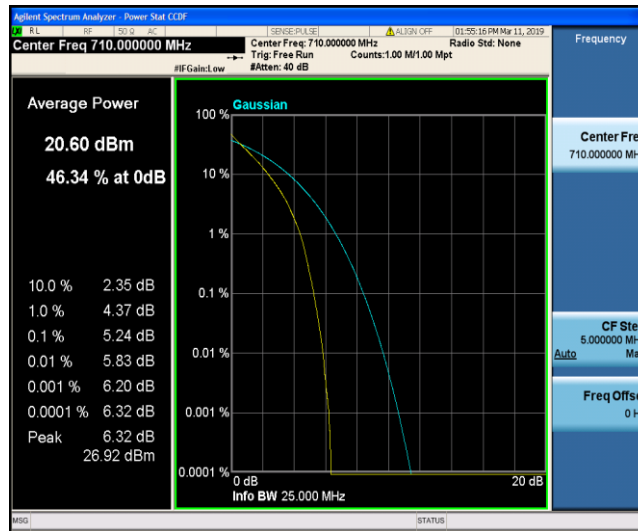

Band17\_5MHz\_16QAM\_23790\_25RB#0

Band17\_5MHz\_16QAM\_23825\_1RB#0

Band17\_5MHz\_16QAM\_23825\_25RB#0

Band17\_10MHz\_QPSK\_23780\_1RB#0

Band17\_10MHz\_QPSK\_23780\_50RB#0

Band17\_10MHz\_QPSK\_23790\_1RB#0