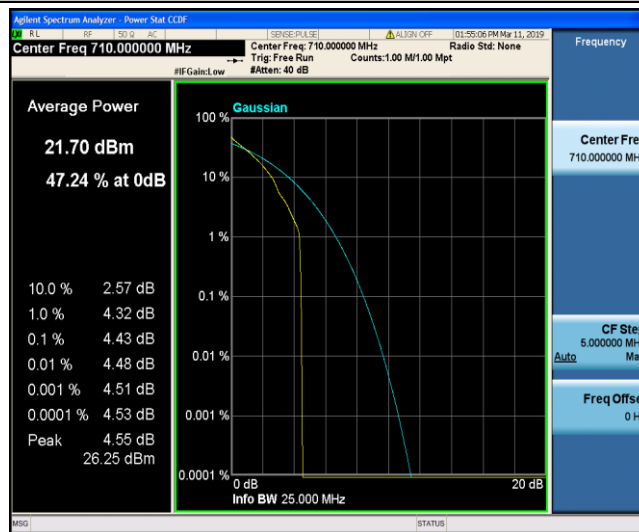

Band17\_5MHz\_16QAM\_23790\_25RB#0

Band17\_5MHz\_16QAM\_23825\_1RB#0

Band17\_5MHz\_16QAM\_23825\_25RB#0

Band17\_10MHz\_QPSK\_23780\_1RB#0

Band17\_10MHz\_QPSK\_23780\_50RB#0

Band17\_10MHz\_QPSK\_23790\_1RB#0