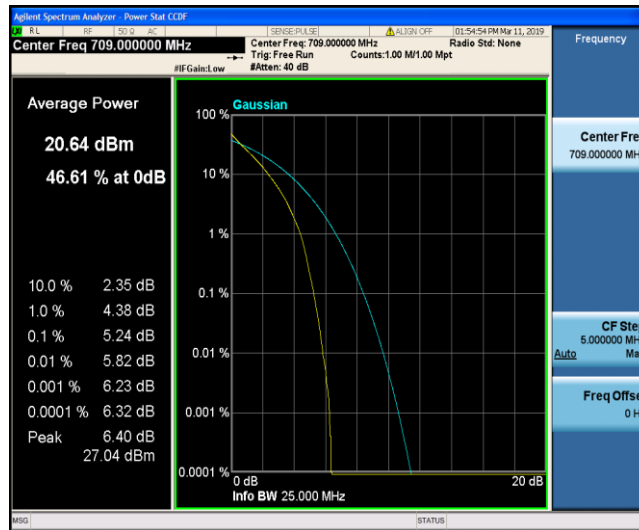

Band17\_5MHz\_16QAM\_23790\_25RB#0

Band17\_5MHz\_16QAM\_23825\_1RB#0

Band17\_5MHz\_16QAM\_23825\_25RB#0

Band17\_10MHz\_QPSK\_23780\_1RB#0

Band17\_10MHz\_QPSK\_23780\_50RB#0

Band17\_10MHz\_QPSK\_23790\_1RB#0