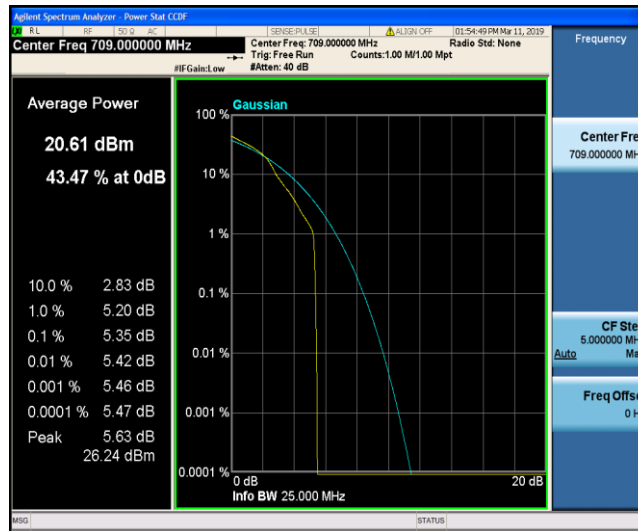

Band17_10MHz_16QAM_23780_1RB#0