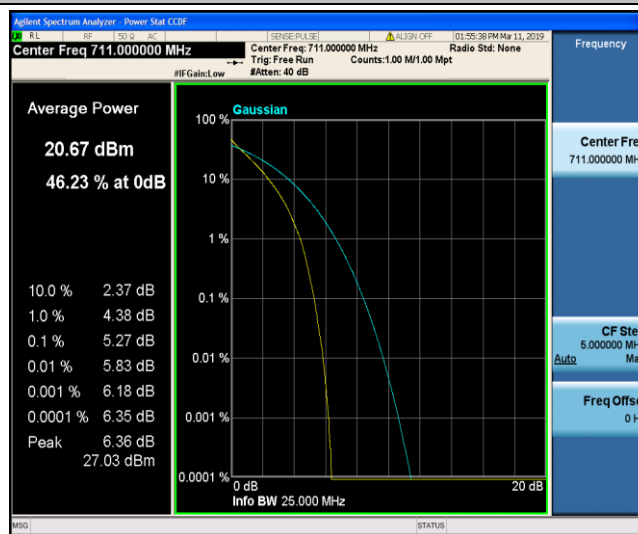

Band17_10MHz_QPSK_23800_50RB#0