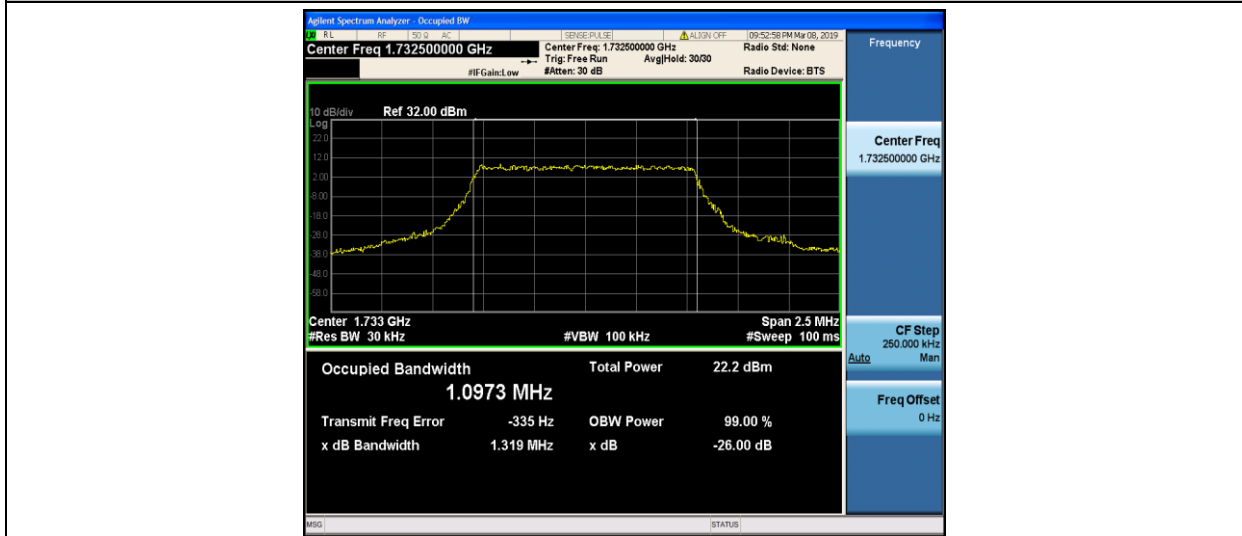

Band4_1.4MHz_QPSK_20175_6RB#0