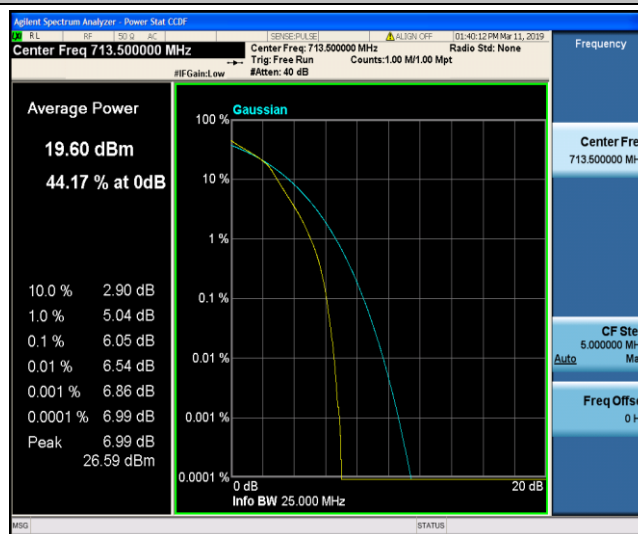

Band17\_5MHz\_16QAM\_23790\_25RB#0

Band17\_5MHz\_16QAM\_23825\_1RB#0

Band17\_5MHz\_16QAM\_23825\_25RB#0

Band17\_10MHz\_QPSK\_23780\_1RB#0

Band17\_10MHz\_QPSK\_23780\_50RB#0

Band17\_10MHz\_QPSK\_23790\_1RB#0