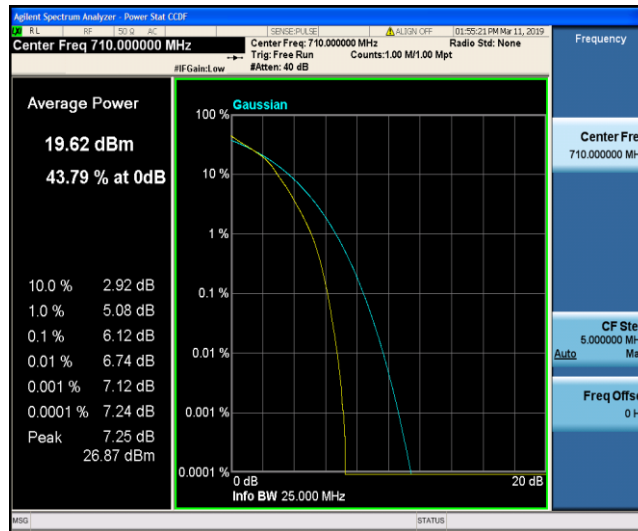

Band17\_10MHz\_QPSK\_23790\_50RB#0

Band17\_10MHz\_QPSK\_23800\_1RB#0

Band17\_10MHz\_QPSK\_23800\_50RB#0

Band17\_10MHz\_16QAM\_23780\_1RB#0

Band17\_10MHz\_16QAM\_23780\_50RB#0

Band17\_10MHz\_16QAM\_23790\_1RB#0