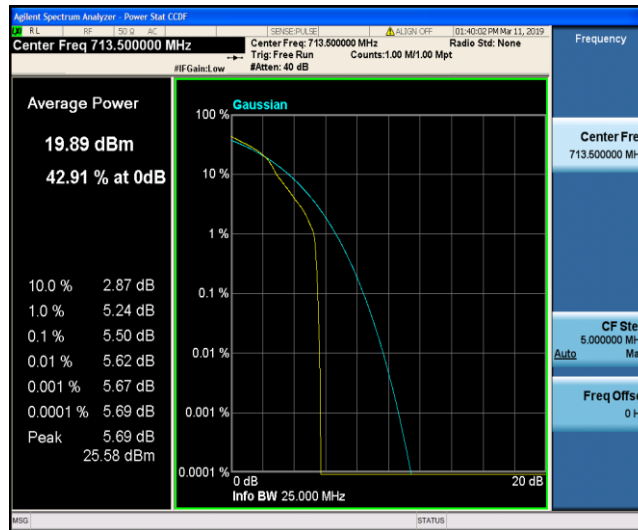

Band17\_5MHz\_16QAM\_23790\_25RB#0

Band17\_5MHz\_16QAM\_23825\_1RB#0

Band17\_5MHz\_16QAM\_23825\_25RB#0

Band17\_10MHz\_QPSK\_23780\_1RB#0

Band17\_10MHz\_QPSK\_23780\_50RB#0

Band17\_10MHz\_QPSK\_23790\_1RB#0