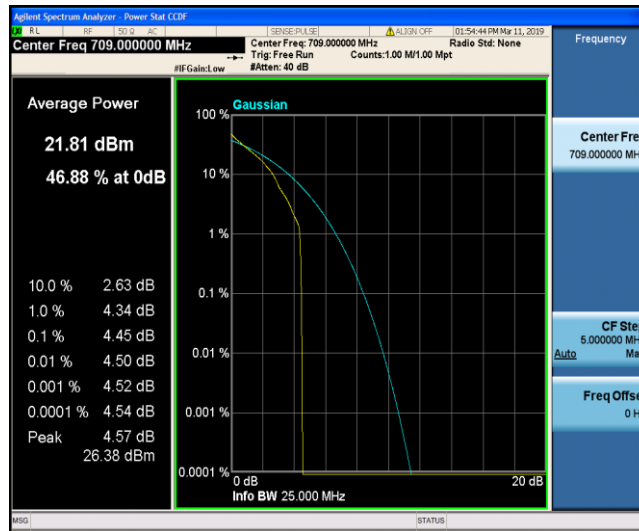

Band17\_5MHz\_16QAM\_23790\_25RB#0

Band17\_5MHz\_16QAM\_23825\_1RB#0

Band17\_5MHz\_16QAM\_23825\_25RB#0

Band17\_10MHz\_QPSK\_23780\_1RB#0

Band17\_10MHz\_QPSK\_23780\_50RB#0

Band17\_10MHz\_QPSK\_23790\_1RB#0