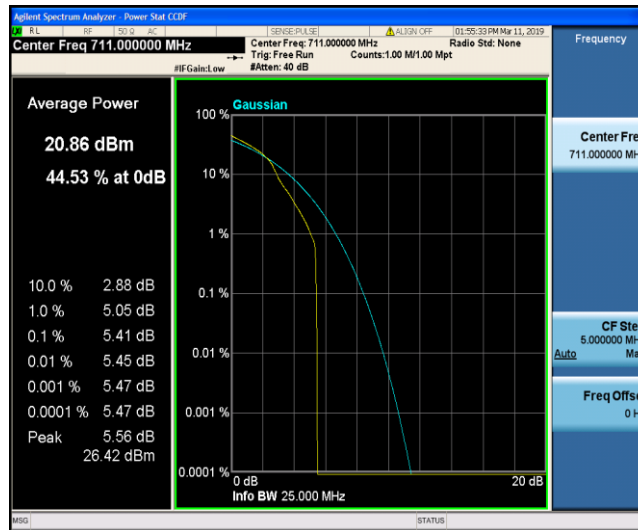

Band17_10MHz_16QAM_23800_1RB#0