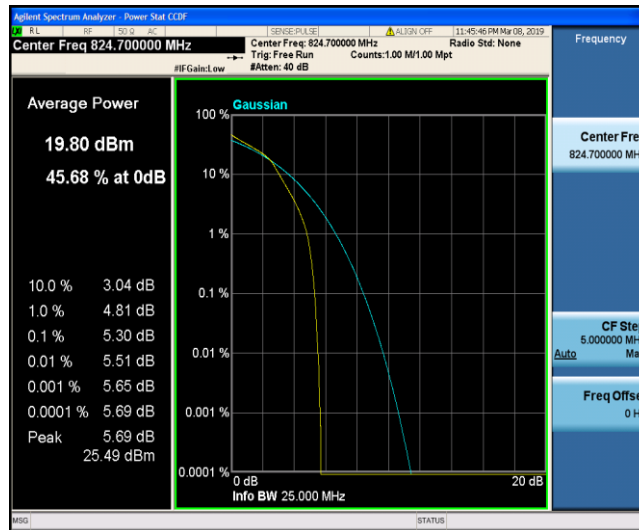

Band5_1.4MHz_16QAM_20407_1RB#0

Band5_1.4MHz_16QAM_20407_6RB#0