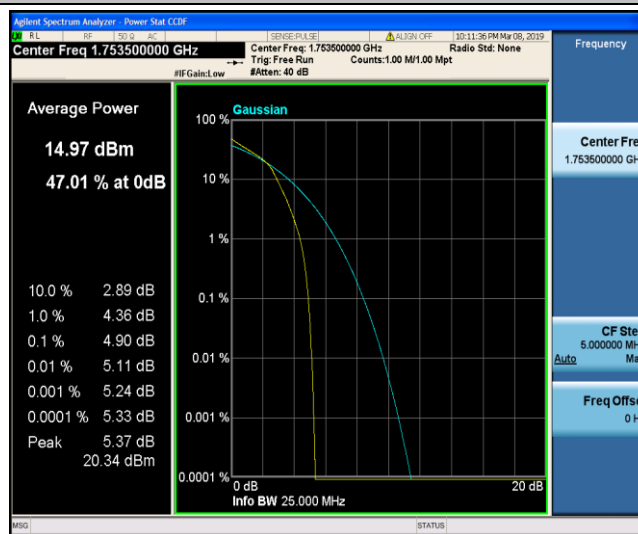

Band4_3MHz_16QAM_20385_15RB#0