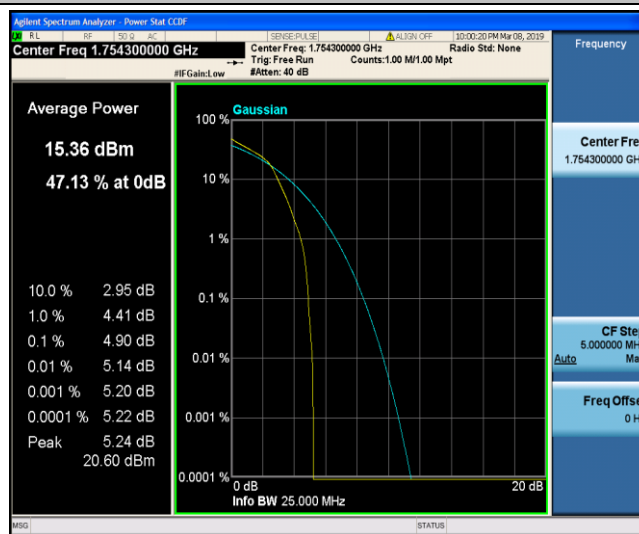

Band4_1.4MHz_16QAM_20393_6RB#0