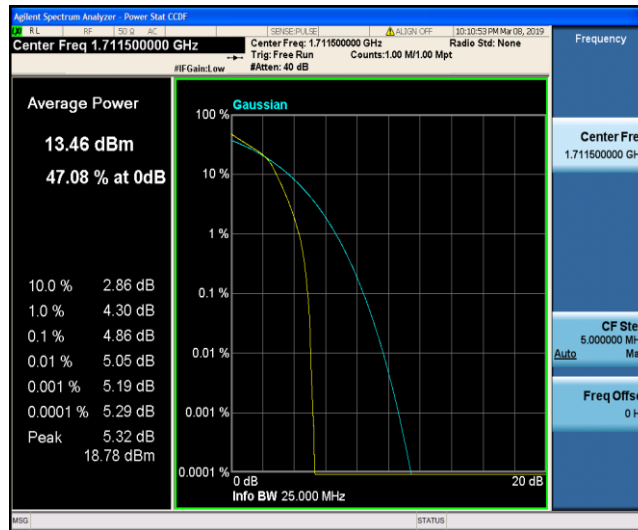

Band4_3MHz_16QAM_19965_15RB#0