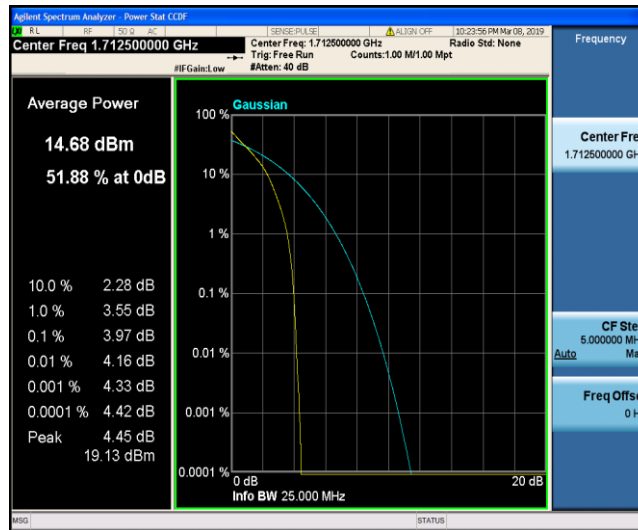

Band4_5MHz_QPSK_19975_25RB#0