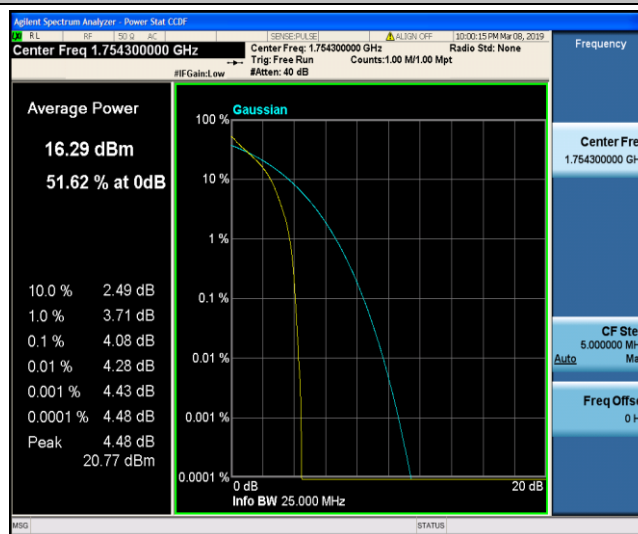

Test Graphs

Band4_1.4MHz_QPSK_19957_1RB#0

Band4_1.4MHz_QPSK_19957_6RB#0

Band4_1.4MHz_QPSK_20175_1RB#0

Band4_1.4MHz_QPSK_20175_6RB#0

Band4_1.4MHz_QPSK_20393_1RB#0

Band4_1.4MHz_QPSK_20393_6RB#0

Band4_1.4MHz_16QAM_19957_1RB#0