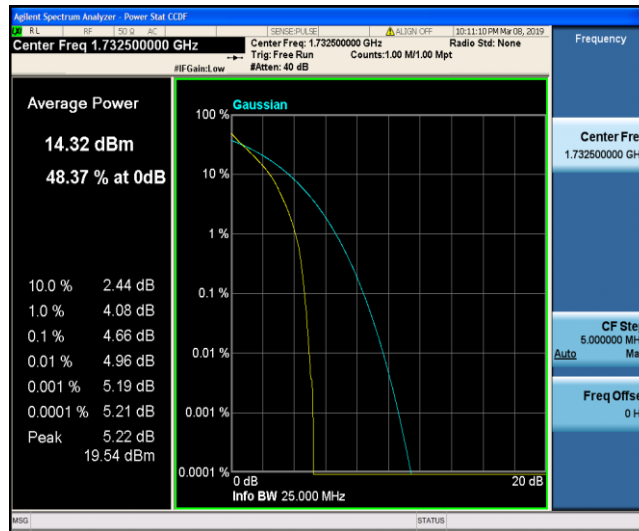

Band4_3MHz_QPSK_20175_15RB#0