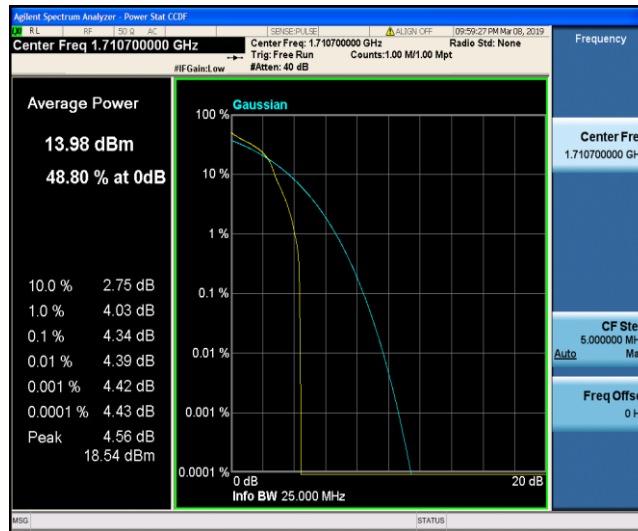

Test Graphs

Band4_1.4MHz_QPSK_19957_1RB#0

Band4_1.4MHz_QPSK_19957_6RB#0

Band4_1.4MHz_QPSK_20175_1RB#0

Band4_1.4MHz_QPSK_20175_6RB#0

Band4_1.4MHz_QPSK_20393_1RB#0

Band4_1.4MHz_QPSK_20393_6RB#0

Band4_1.4MHz_16QAM_19957_1RB#0