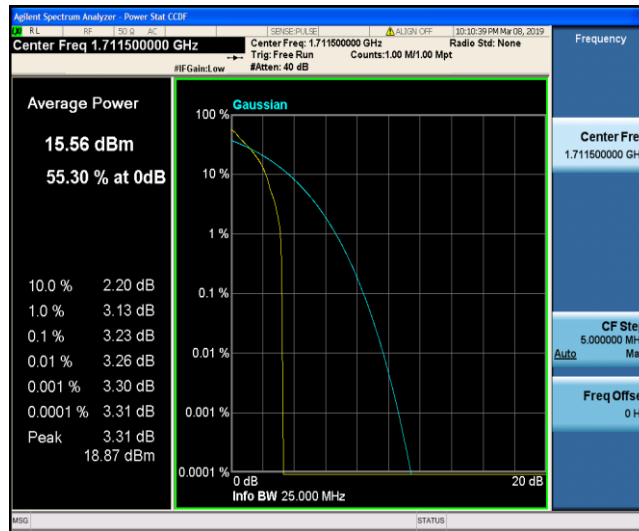

Band4_3MHz_QPSK_19965_1RB#0