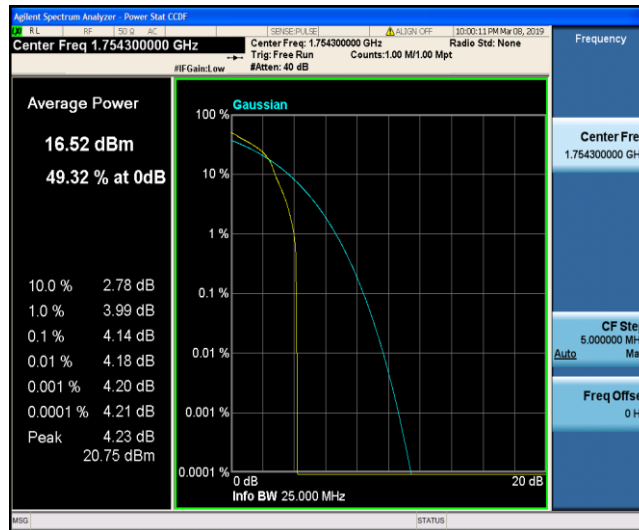

Band4_1.4MHz_16QAM_20393_1RB#0