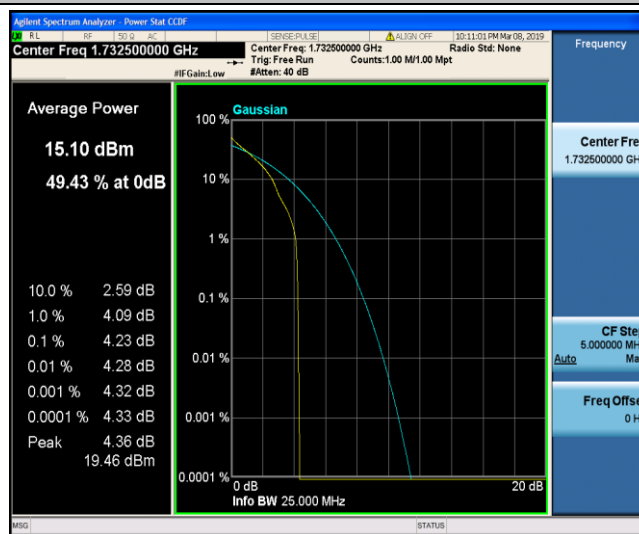

Band4_3MHz_QPSK_20175_1RB#0