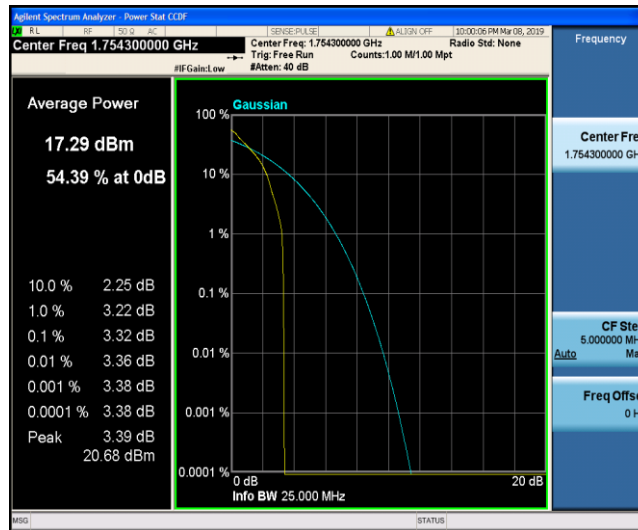

Test Graphs

Band4_1.4MHz_QPSK_19957_1RB#0

Band4_1.4MHz_QPSK_19957_6RB#0

Band4_1.4MHz_QPSK_20175_1RB#0

Band4_1.4MHz_QPSK_20175_6RB#0

Band4_1.4MHz_QPSK_20393_1RB#0

Band4_1.4MHz_QPSK_20393_6RB#0

Band4_1.4MHz_16QAM_19957_1RB#0