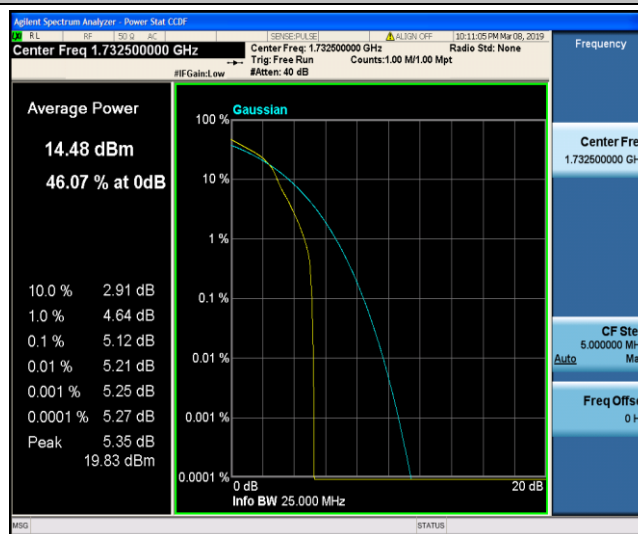

Band4_3MHz_16QAM_20175_1RB#0