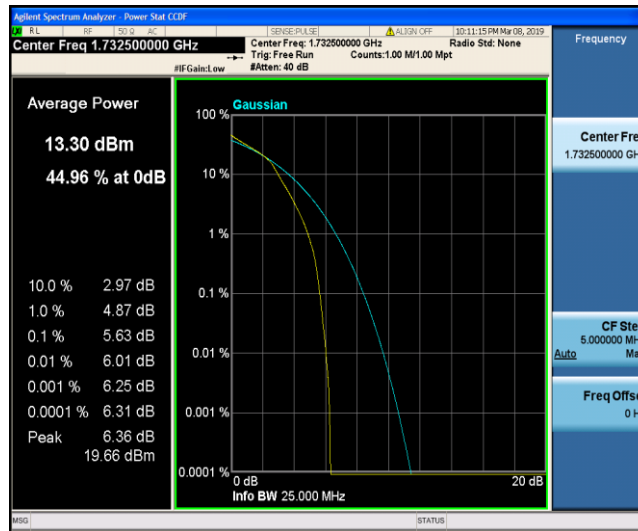

Band4_3MHz_16QAM_20175_15RB#0