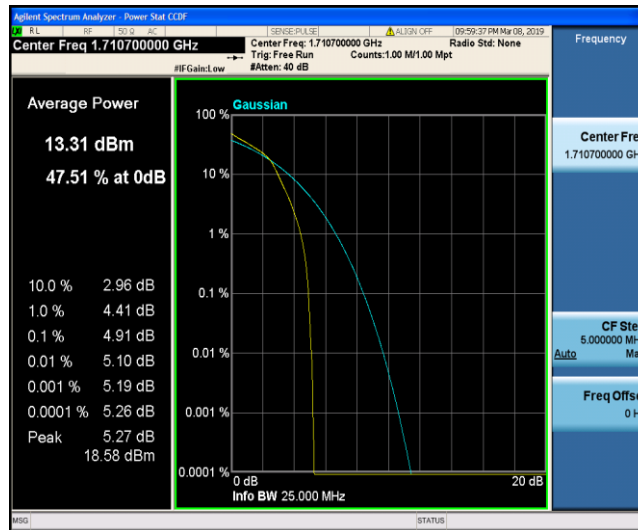

Test Graphs

Band4_1.4MHz_QPSK_19957_1RB#0

Band4_1.4MHz_QPSK_19957_6RB#0

Band4_1.4MHz_QPSK_20175_1RB#0

Band4_1.4MHz_QPSK_20175_6RB#0

Band4_1.4MHz_QPSK_20393_1RB#0

Band4_1.4MHz_QPSK_20393_6RB#0

Band4_1.4MHz_16QAM_19957_1RB#0