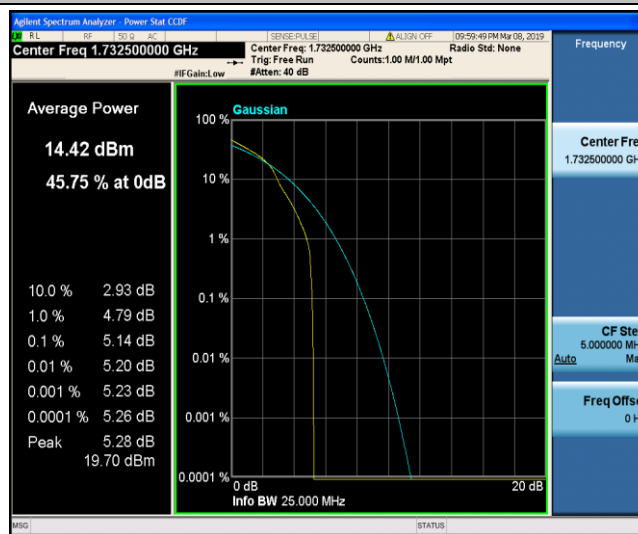

Band4_1.4MHz_16QAM_20175_1RB#0