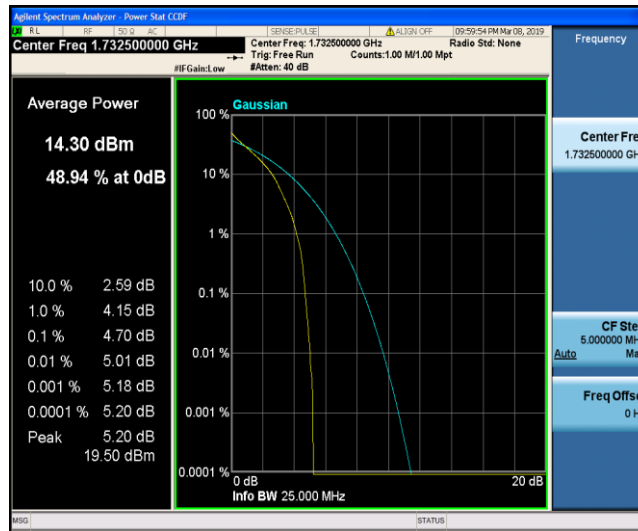

Test Graphs

Band4_1.4MHz_QPSK_19957_1RB#0

Band4_1.4MHz_QPSK_19957_6RB#0

Band4_1.4MHz_QPSK_20175_1RB#0

Band4_1.4MHz_QPSK_20175_6RB#0

Band4_1.4MHz_QPSK_20393_1RB#0

Band4_1.4MHz_QPSK_20393_6RB#0

Band4_1.4MHz_16QAM_19957_1RB#0