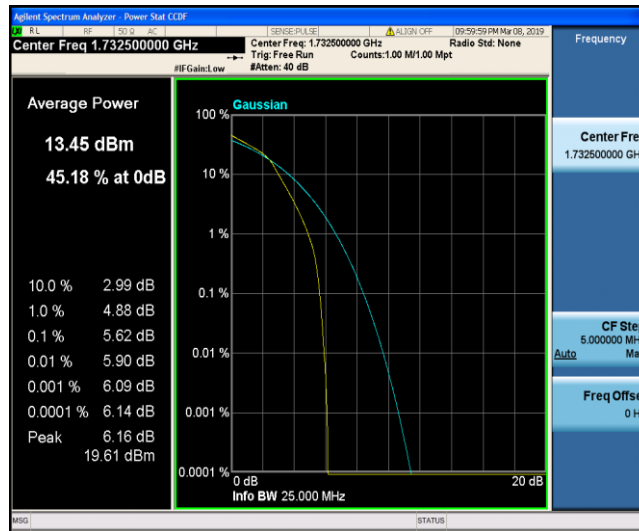

Band4_1.4MHz_16QAM_20175_6RB#0