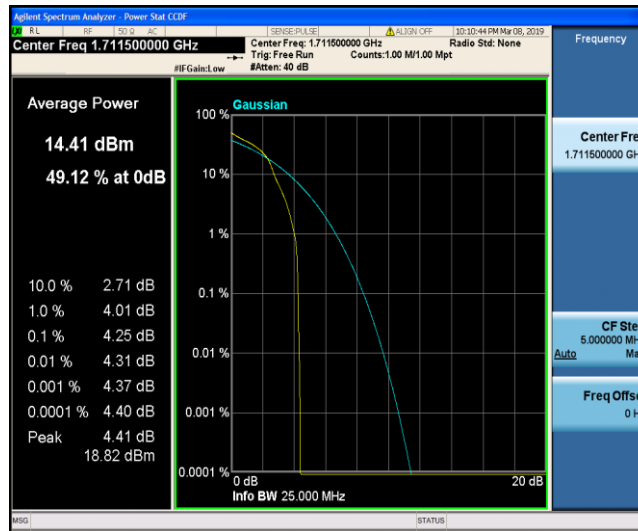

Band4_3MHz_16QAM_19965_1RB#0