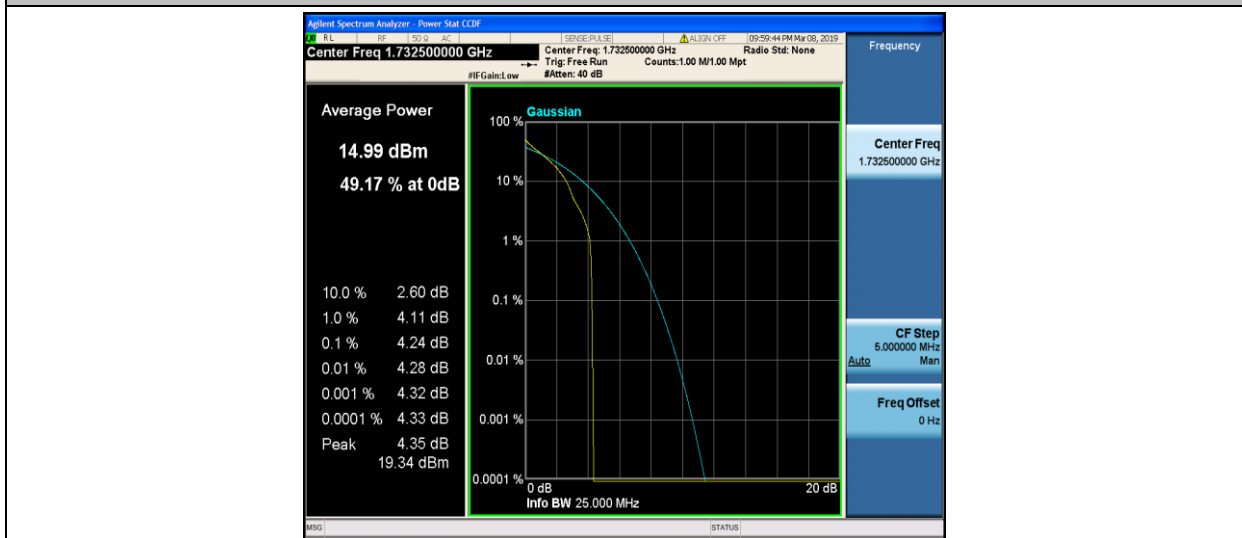

Band4_1.4MHz_QPSK_20175_1RB#0