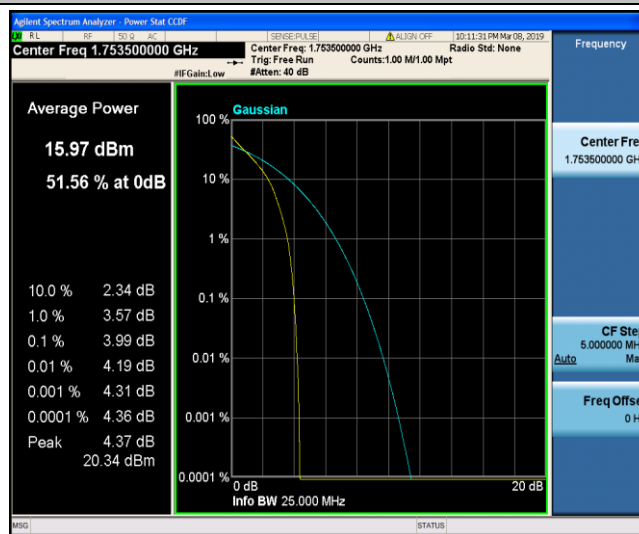

Band4_3MHz_QPSK_20385_15RB#0