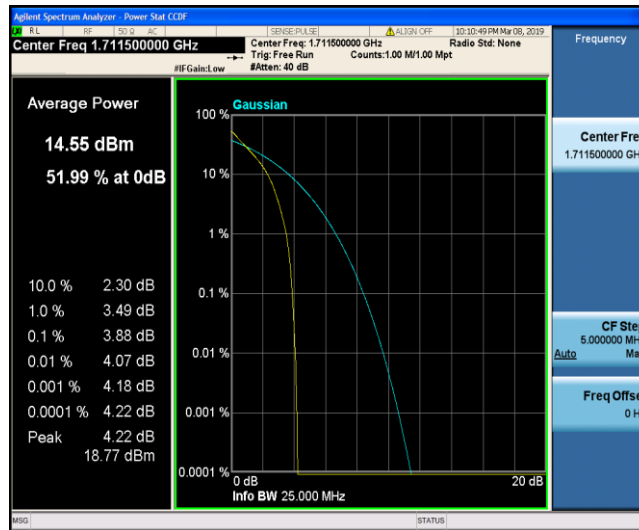

Band4_3MHz_QPSK_19965_15RB#0