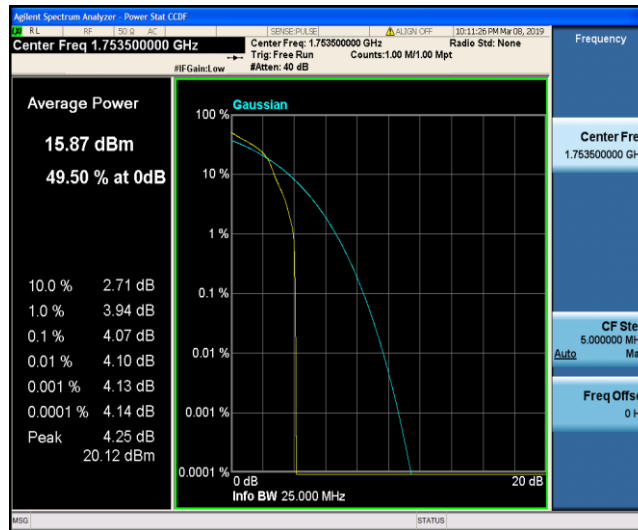

Band4_3MHz_16QAM_20385_1RB#0