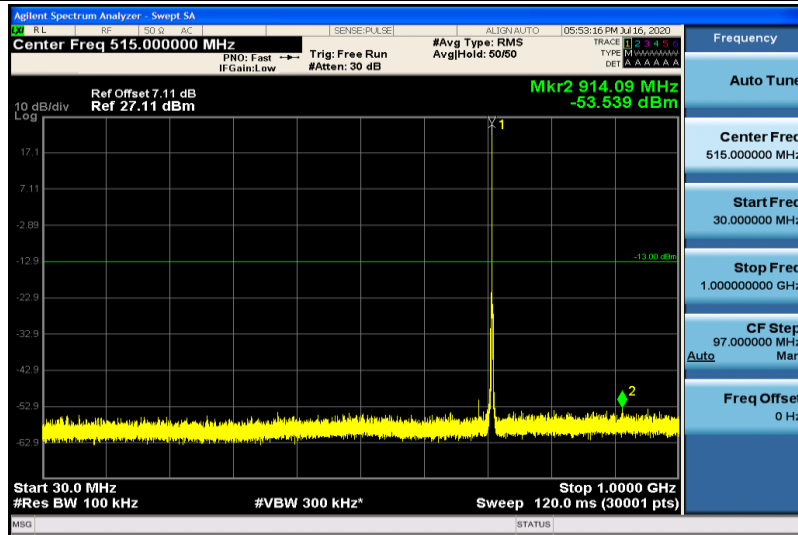

Band12-1.4MHz-16QAM-23017-1RB#0-1000~26000MHz

Band12-1.4MHz-16QAM-23095-1RB#0-30~1000MHz

Band12-1.4MHz-16QAM-23095-1RB#0-1000~26000MHz

Band12-1.4MHz-16QAM-23173-1RB#0-30~1000MHz

Band12-1.4MHz-16QAM-23173-1RB#0-1000~26000MHz