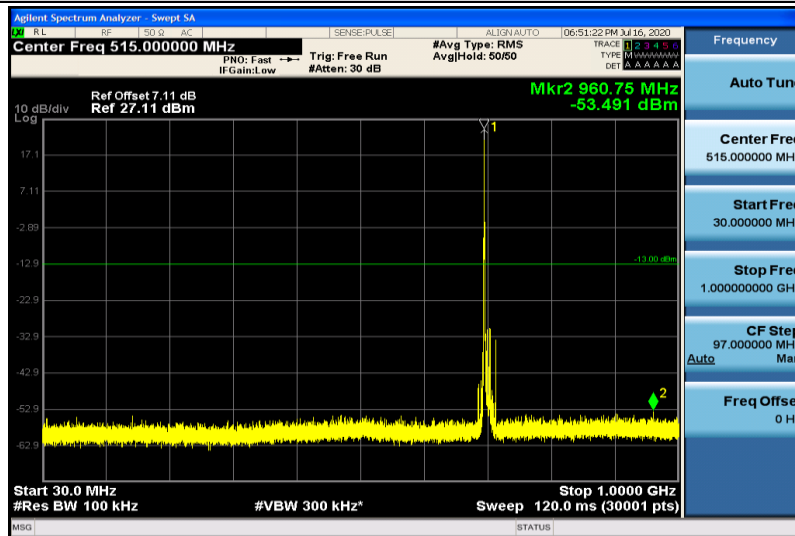

Band12-10MHz-16QAM-23060-1RB#0-1000~26000MHz

Band12-10MHz-16QAM-23095-1RB#0-30~1000MHz