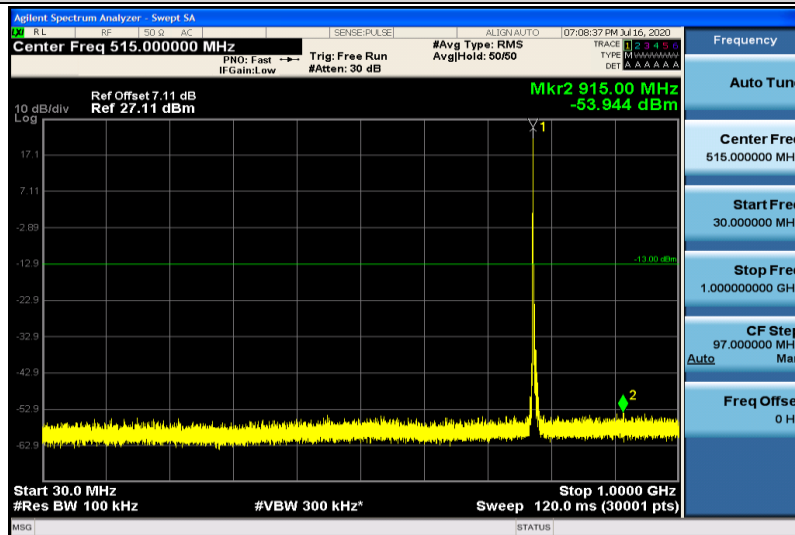

Band12-10MHz-16QAM-23130-1RB#0-1000~26000MHz

Band13-5MHz-QPSK-23205-1RB#0-30~1000MHz