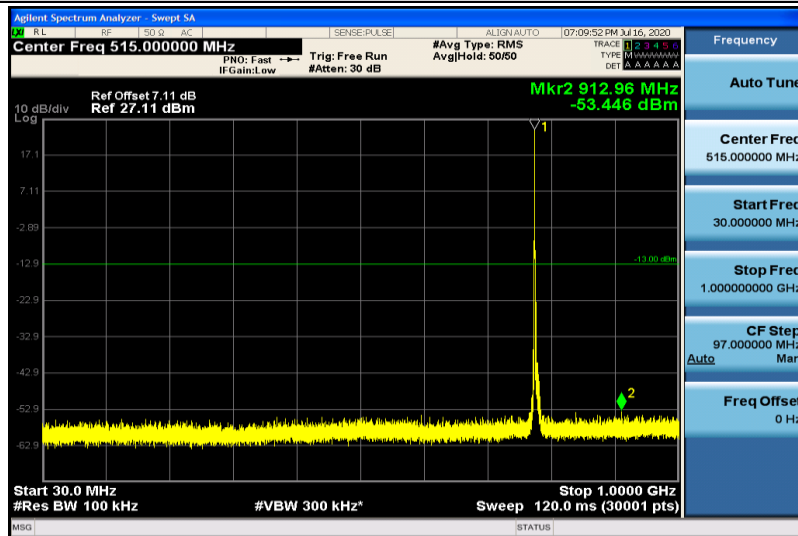

Band13-5MHz-QPSK-23205-1RB#0-1000~26000MHz

Band13-5MHz-QPSK-23230-1RB#0-30~1000MHz