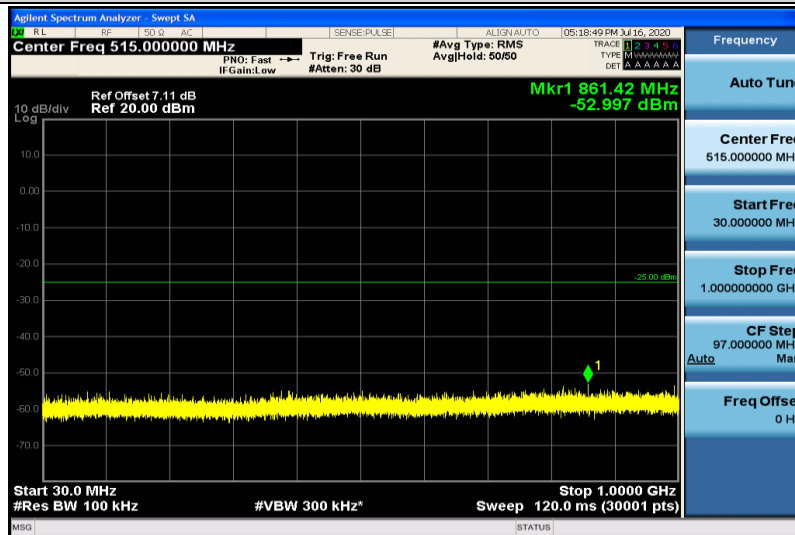

Band7-15MHz-16QAM-21375-1RB#0-1000~26000MHz

Band7-20MHz-QPSK-20850-1RB#0-30~1000MHz