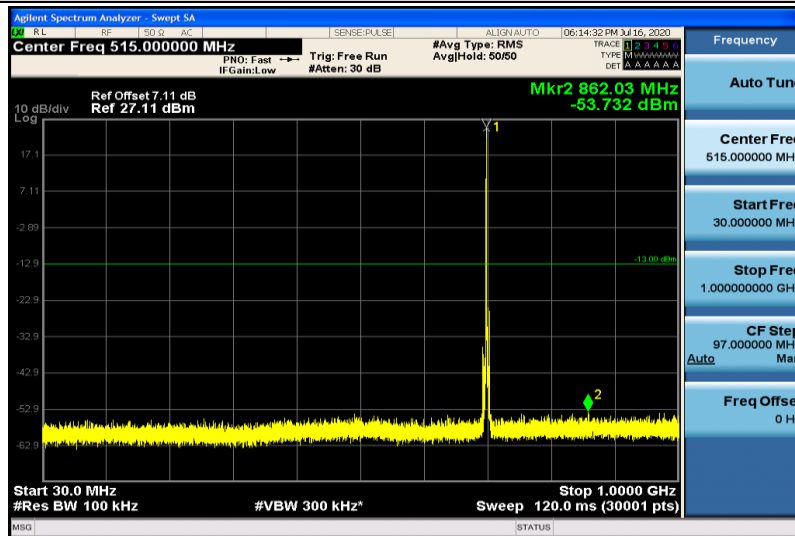

Band12-3MHz-QPSK-23025-1RB#0-1000~26000MHz

Band12-3MHz-QPSK-23095-1RB#0-30~1000MHz