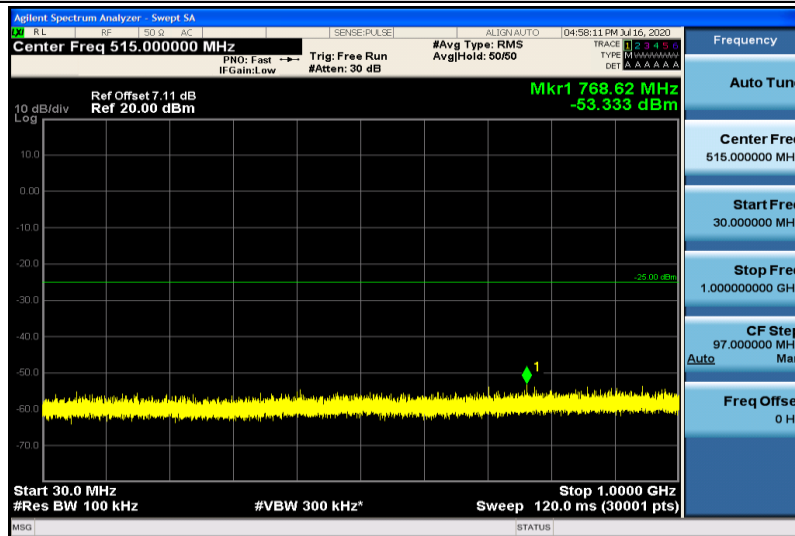

Band7-15MHz-16QAM-20825-1RB#0-1000~26000MHz

Band7-15MHz-16QAM-21100-1RB#0-30~1000MHz