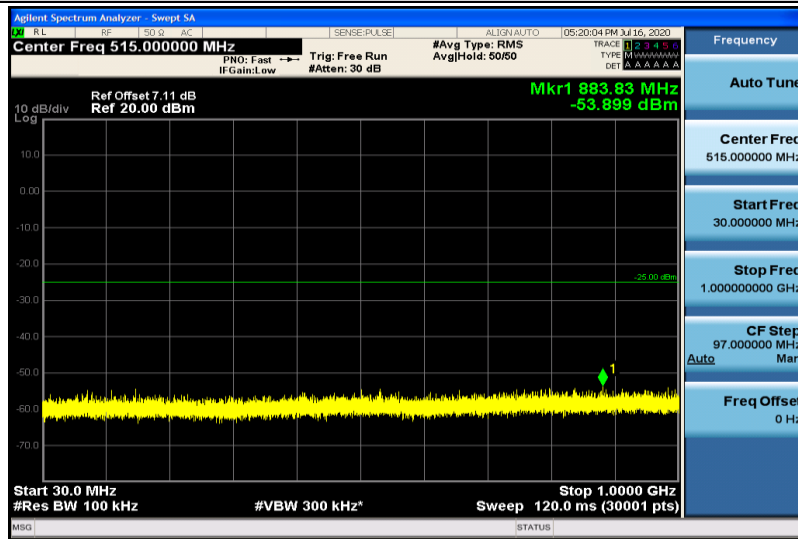

Band7-20MHz-QPSK-20850-1RB#0-1000~26000MHz

Band7-20MHz-QPSK-21100-1RB#0-30~1000MHz