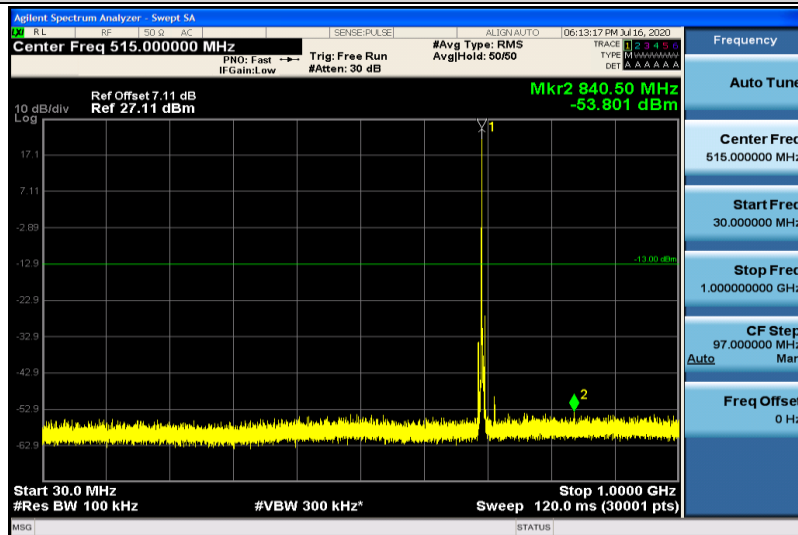

Band12-1.4MHz-16QAM-23017-1RB#0-1000~26000MHz

Band12-1.4MHz-16QAM-23095-1RB#0-30~1000MHz

Band12-1.4MHz-16QAM-23095-1RB#0-1000~26000MHz

Band12-1.4MHz-16QAM-23173-1RB#0-30~1000MHz

Band12-1.4MHz-16QAM-23173-1RB#0-1000~26000MHz