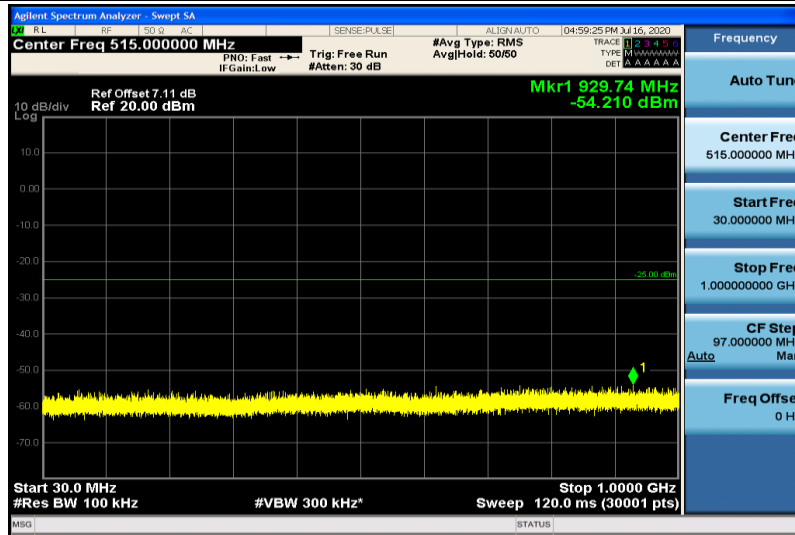

Band7-15MHz-16QAM-20825-1RB#0-30~1000MHz

Band7-15MHz-16QAM-20825-1RB#0-1000~26000MHz

Band7-15MHz-16QAM-21100-1RB#0-30~1000MHz

Band7-15MHz-16QAM-21100-1RB#0-1000~26000MHz

Band7-15MHz-16QAM-21375-1RB#0-30~1000MHz