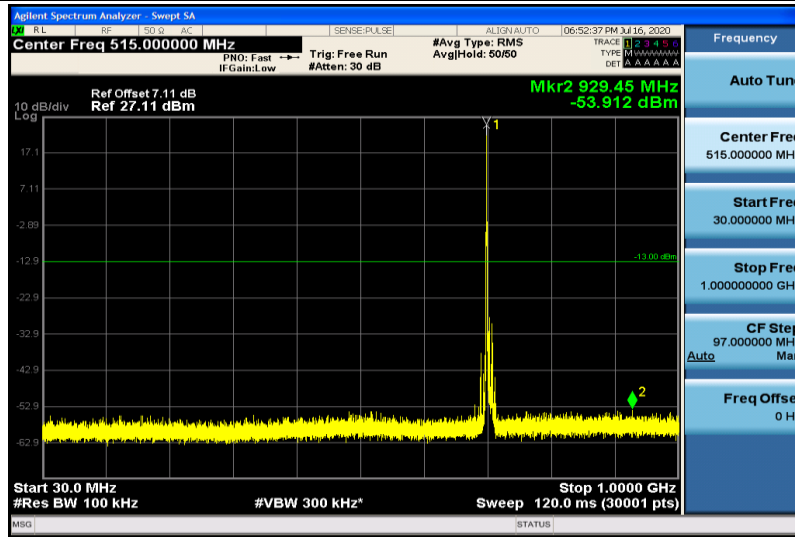

Band12-10MHz-16QAM-23060-1RB#0-30~1000MHz

Band12-10MHz-16QAM-23060-1RB#0-1000~26000MHz

Band12-10MHz-16QAM-23095-1RB#0-30~1000MHz

Band12-10MHz-16QAM-23095-1RB#0-1000~26000MHz

Band12-10MHz-16QAM-23130-1RB#0-30~1000MHz