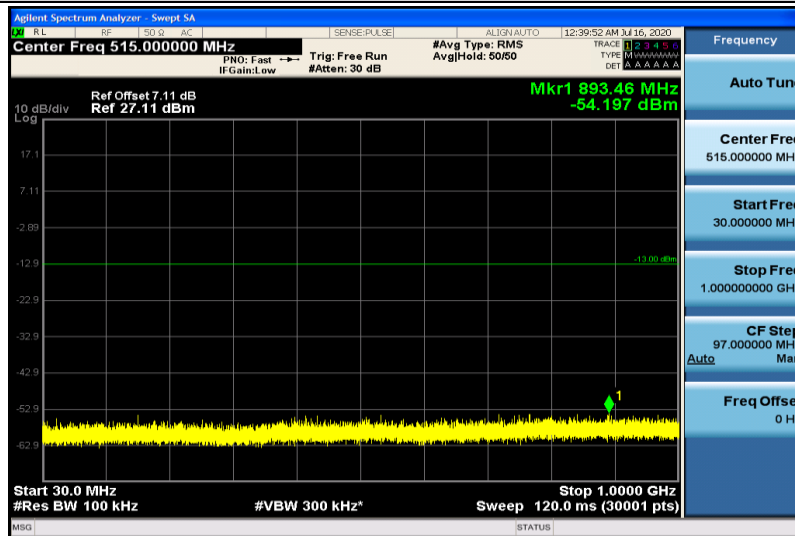

Band4-15MHz-QPSK-20325-1RB#0-30~1000MHz

Band4-15MHz-QPSK-20325-1RB#0-1000~26000MHz

Band4-15MHz-16QAM-20025-1RB#0-30~1000MHz

Band4-15MHz-16QAM-20025-1RB#0-1000~26000MHz

Band4-15MHz-16QAM-20175-1RB#0-30~1000MHz