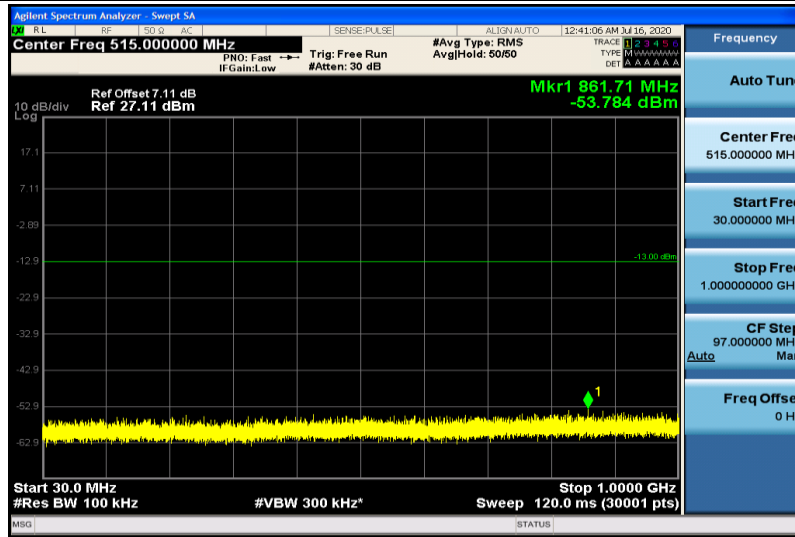

Band4-15MHz-16QAM-20175-1RB#0-1000~26000MHz

Band4-15MHz-16QAM-20325-1RB#0-30~1000MHz