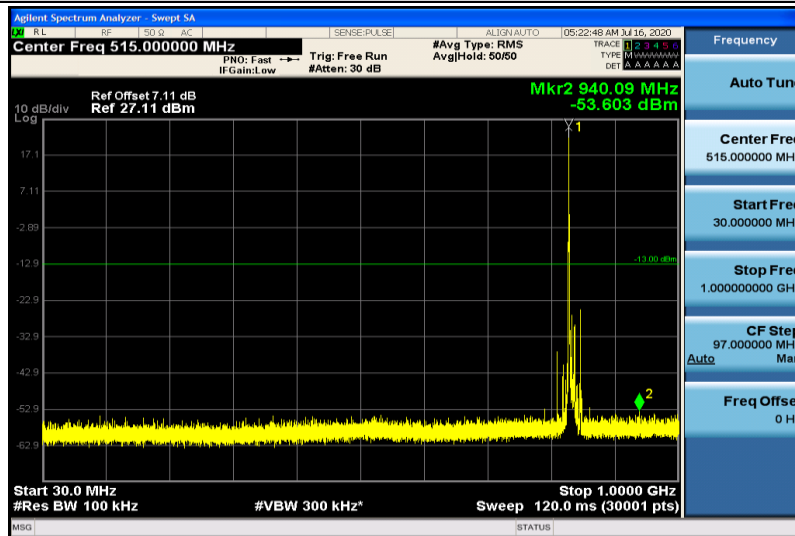

Band5-10MHz-QPSK-20450-1RB#0-1000~26000MHz

Band5-10MHz-QPSK-20525-1RB#0-30~1000MHz