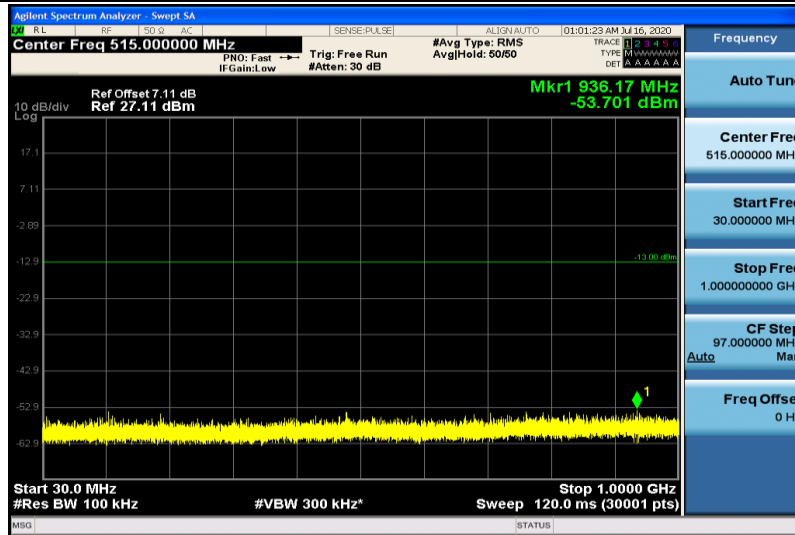

Band4-15MHz-16QAM-20325-1RB#0-1000~26000MHz

Band4-20MHz-QPSK-20050-1RB#0-30~1000MHz