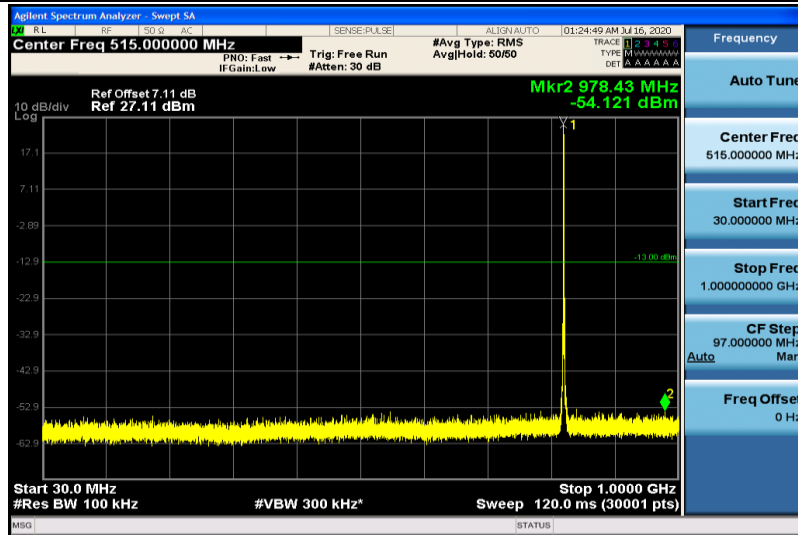

Band5-1.4MHz-QPSK-20643-1RB#0-1000~26000MHz

Band5-1.4MHz-16QAM-20407-1RB#0-30~1000MHz