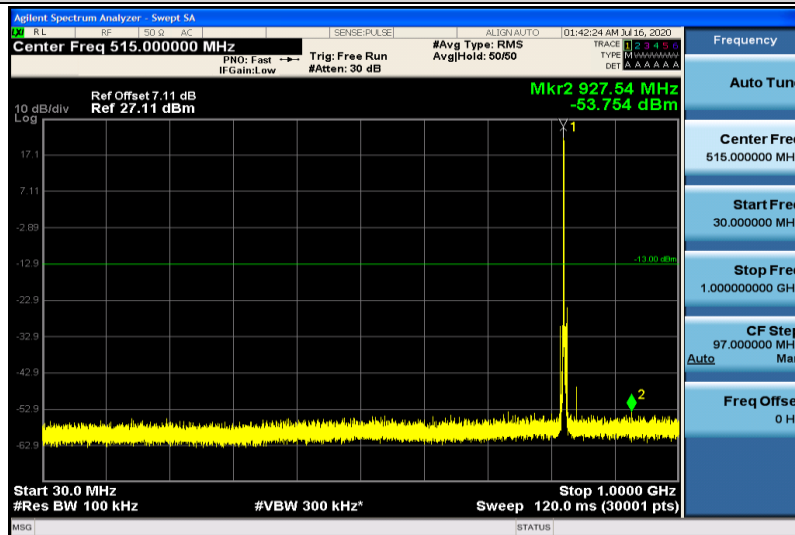

Band5-1.4MHz-16QAM-20643-1RB#0-1000~26000MHz

Band5-3MHz-QPSK-20415-1RB#0-30~1000MHz