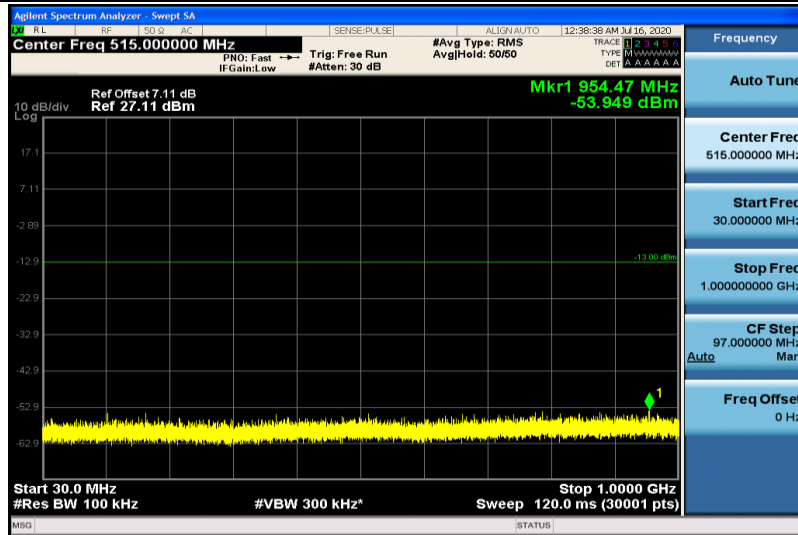

Band4-15MHz-QPSK-20325-1RB#0-1000~26000MHz

Band4-15MHz-16QAM-20025-1RB#0-30~1000MHz