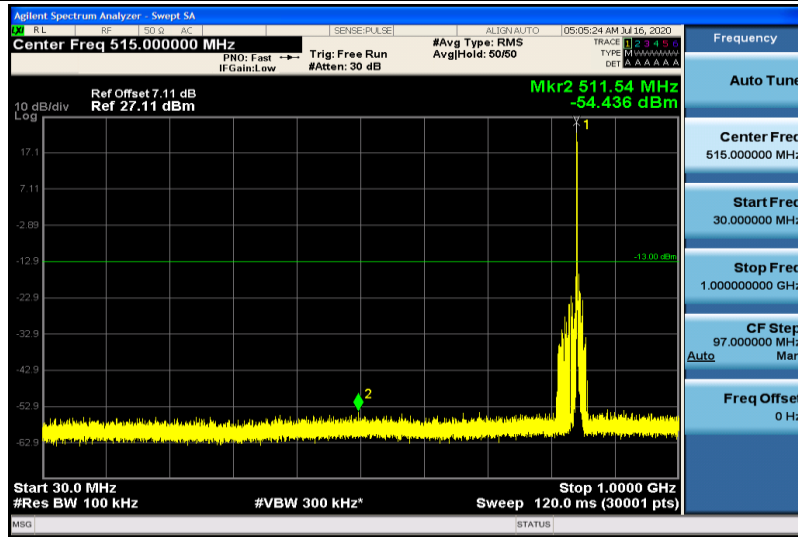

Band5-5MHz-16QAM-20525-1RB#0-1000~26000MHz

Band5-5MHz-16QAM-20625-1RB#0-30~1000MHz