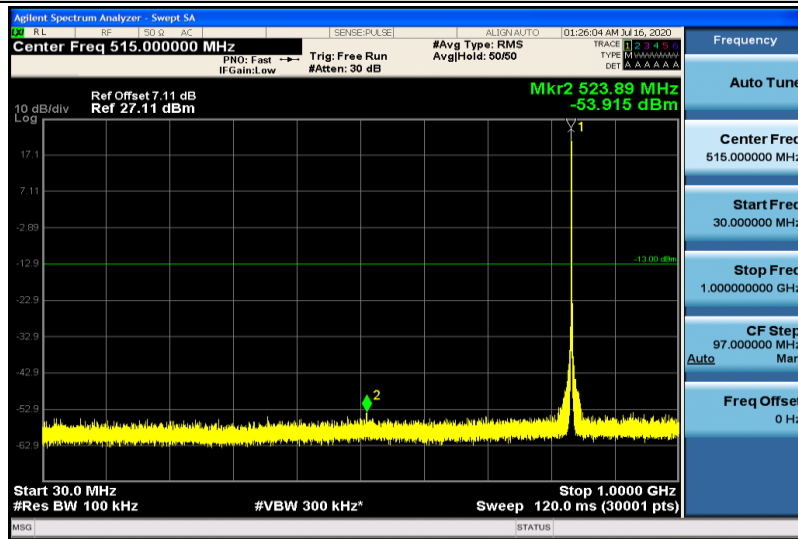

Band5-1.4MHz-16QAM-20407-1RB#0-1000~26000MHz

Band5-1.4MHz-16QAM-20525-1RB#0-30~1000MHz