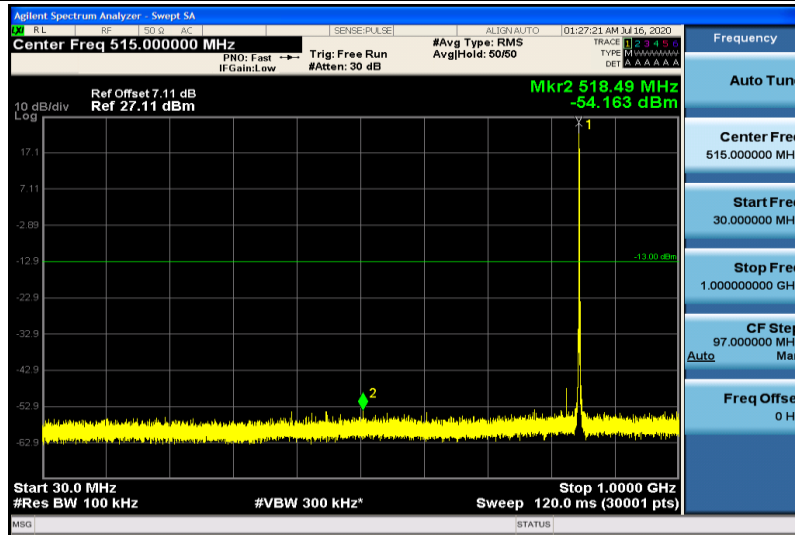

Band5-1.4MHz-QPSK-20643-1RB#0-1000~26000MHz

Band5-1.4MHz-16QAM-20407-1RB#0-30~1000MHz

Band5-1.4MHz-16QAM-20407-1RB#0-1000~26000MHz

Band5-1.4MHz-16QAM-20525-1RB#0-30~1000MHz

Band5-1.4MHz-16QAM-20525-1RB#0-1000~26000MHz