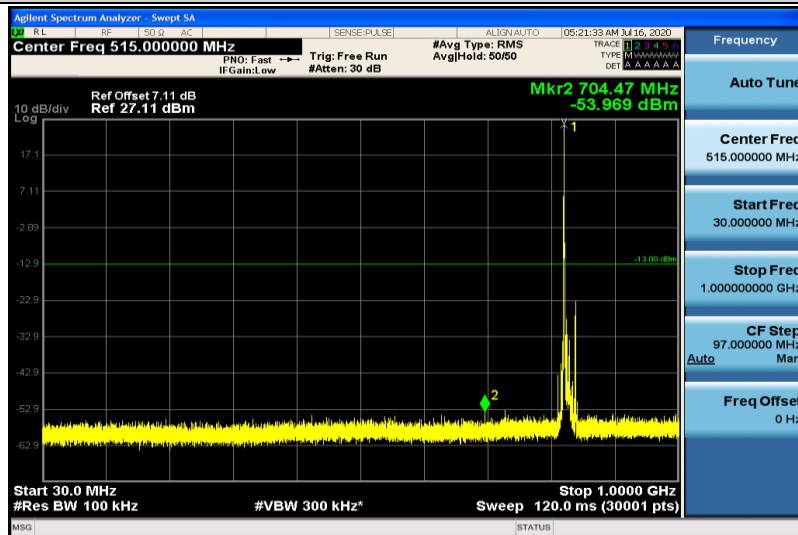

Band5-5MHz-16QAM-20425-1RB#0-1000~26000MHz

Band5-5MHz-16QAM-20525-1RB#0-30~1000MHz

Band5-5MHz-16QAM-20525-1RB#0-1000~26000MHz

Band5-5MHz-16QAM-20625-1RB#0-30~1000MHz

Band5-5MHz-16QAM-20625-1RB#0-1000~26000MHz