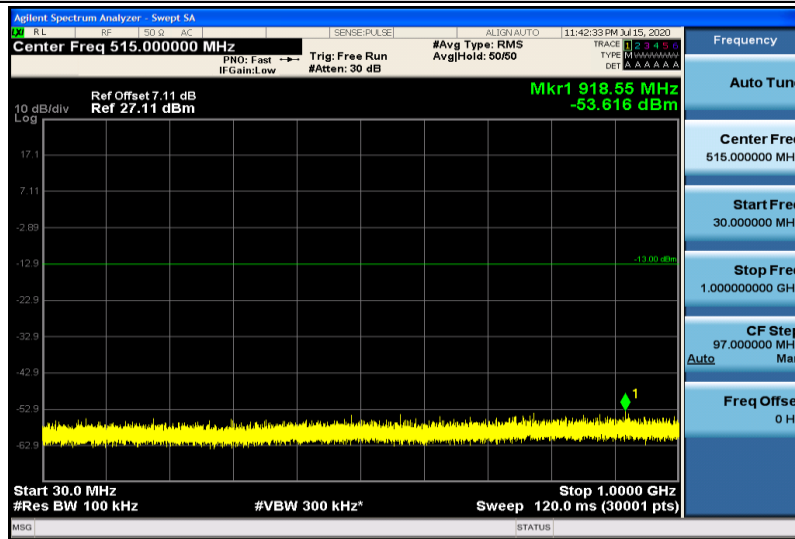

Band4-3MHz-QPSK-19965-1RB#0-1000~26000MHz

Band4-3MHz-QPSK-20175-1RB#0-30~1000MHz