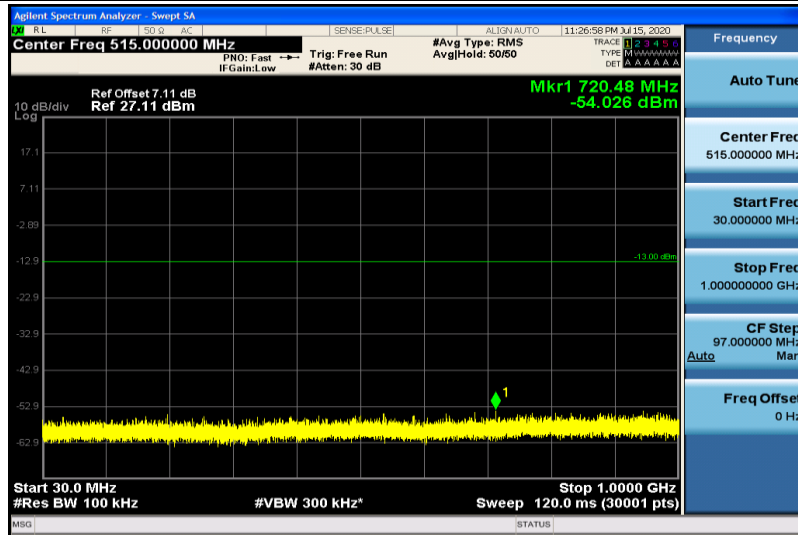

Band4-1.4MHz-16QAM-20175-1RB#0-1000~26000MHz

Band4-1.4MHz-16QAM-20393-1RB#0-30~1000MHz