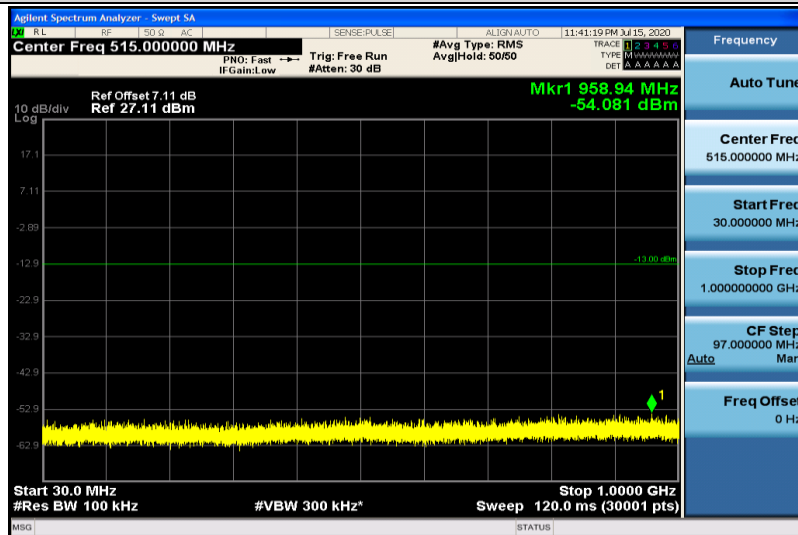

Band4-1.4MHz-16QAM-19957-1RB#0-1000~26000MHz

Band4-1.4MHz-16QAM-20175-1RB#0-30~1000MHz

Band4-1.4MHz-16QAM-20175-1RB#0-1000~26000MHz

Band4-1.4MHz-16QAM-20393-1RB#0-30~1000MHz

Band4-1.4MHz-16QAM-20393-1RB#0-1000~26000MHz