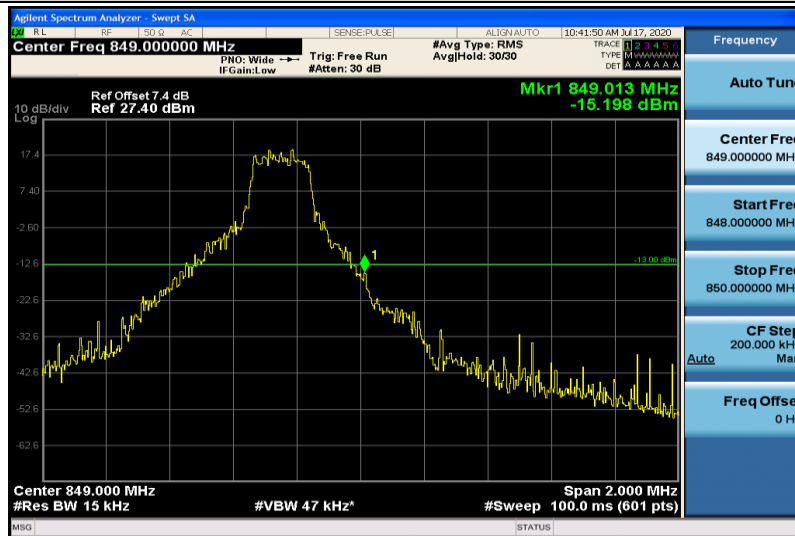

Band4-20MHz-16QAM-20050-100RB#0

Band4-20MHz-16QAM-20300-1RB#99

Band4-20MHz-16QAM-20300-100RB#0

Band5-1.4MHz-QPSK-20407-1RB#0

Band5-1.4MHz-QPSK-20407-6RB#0

Band5-1.4MHz-QPSK-20643-1RB#5

Band5-1.4MHz-QPSK-20643-6RB#0