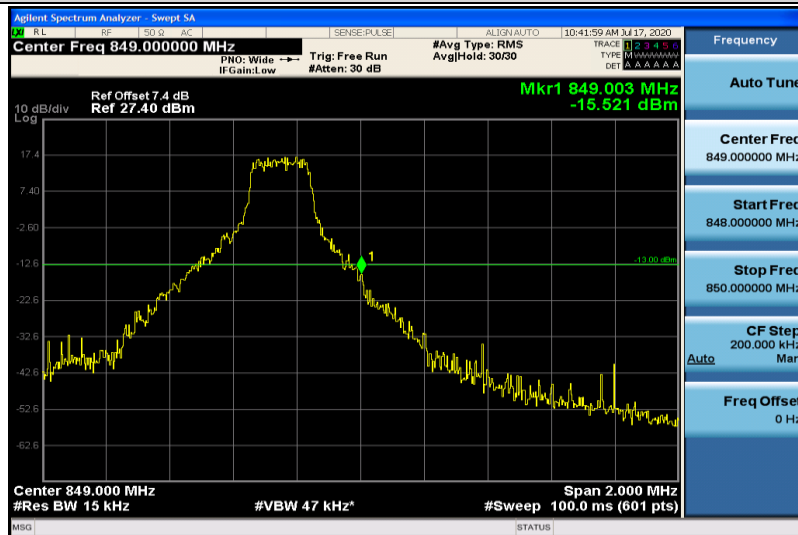

Band5-1.4MHz-16QAM-20407-6RB#0

Band5-1.4MHz-16QAM-20643-1RB#5