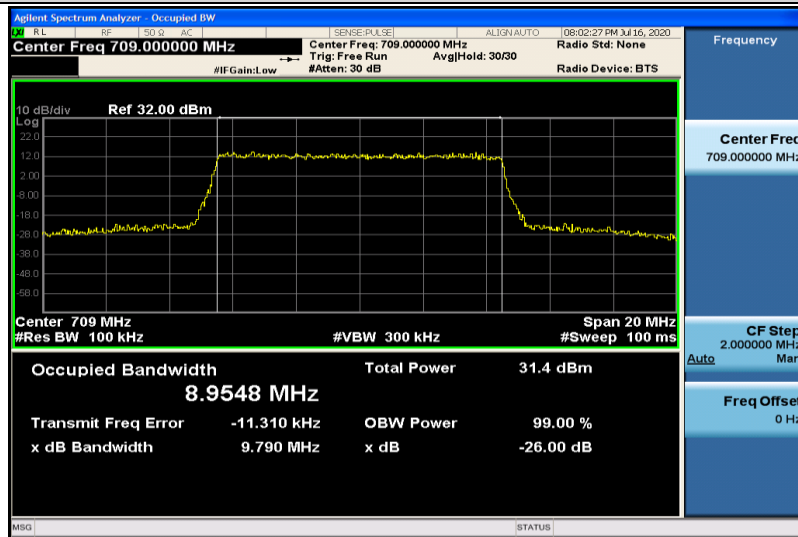

Band17-5MHz-16QAM-23825-25RB#0-4.4760