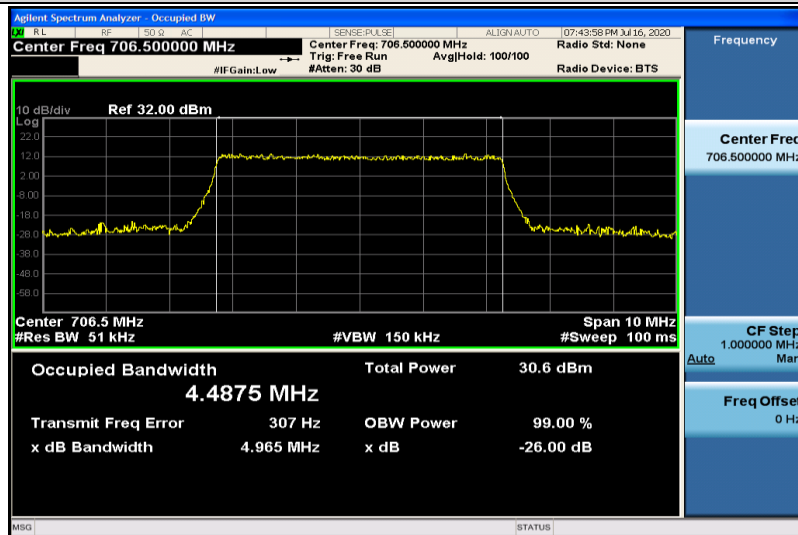

Band13-10MHz-QPSK-23230-50RB#0-8.9718

Band13-10MHz-16QAM-23230-50RB#0-8.9523

Band17-5MHz-QPSK-23755-25RB#0-4.4795

Band17-5MHz-QPSK-23790-25RB#0-4.4883

Band17-5MHz-QPSK-23825-25RB#0-4.4905

Band17-5MHz-16QAM-23755-25RB#0-4.4875