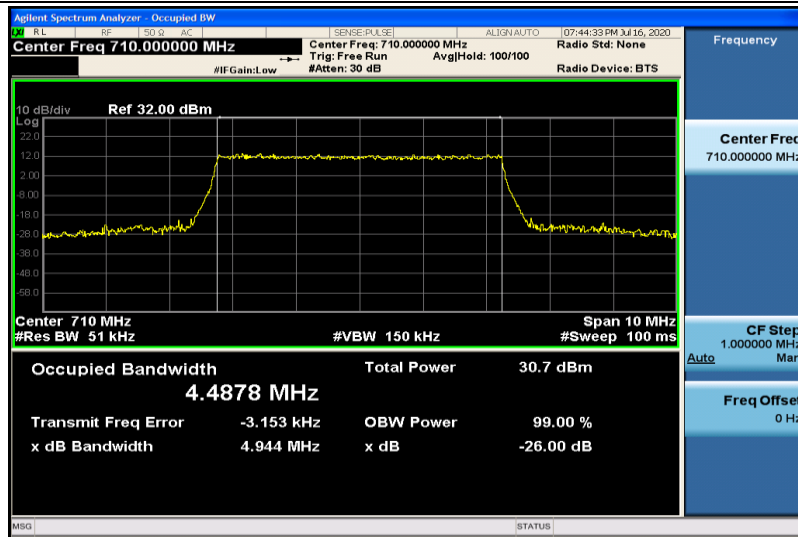

Band13-10MHz-QPSK-23230-50RB#0-8.9718

Band13-10MHz-16QAM-23230-50RB#0-8.9523

Band17-5MHz-QPSK-23755-25RB#0-4.4795

Band17-5MHz-QPSK-23790-25RB#0-4.4883

Band17-5MHz-QPSK-23825-25RB#0-4.4905

Band17-5MHz-16QAM-23755-25RB#0-4.4875