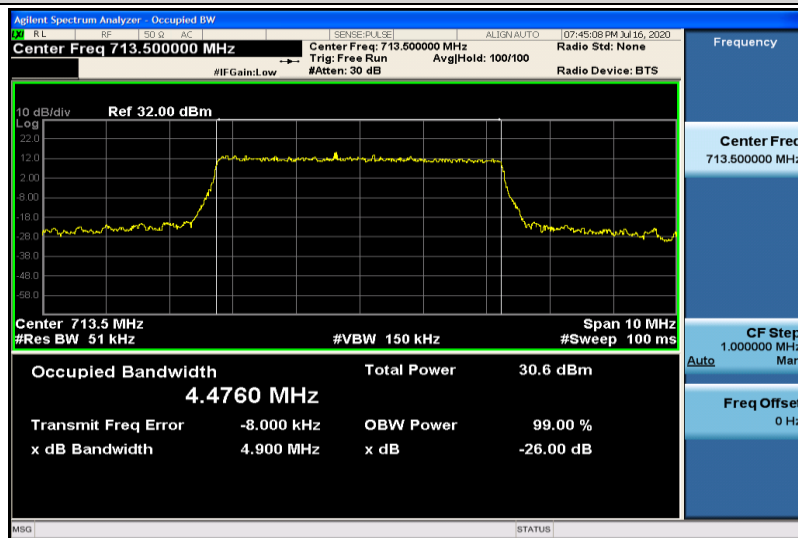

Band17-5MHz-16QAM-23790-25RB#0-4.4878