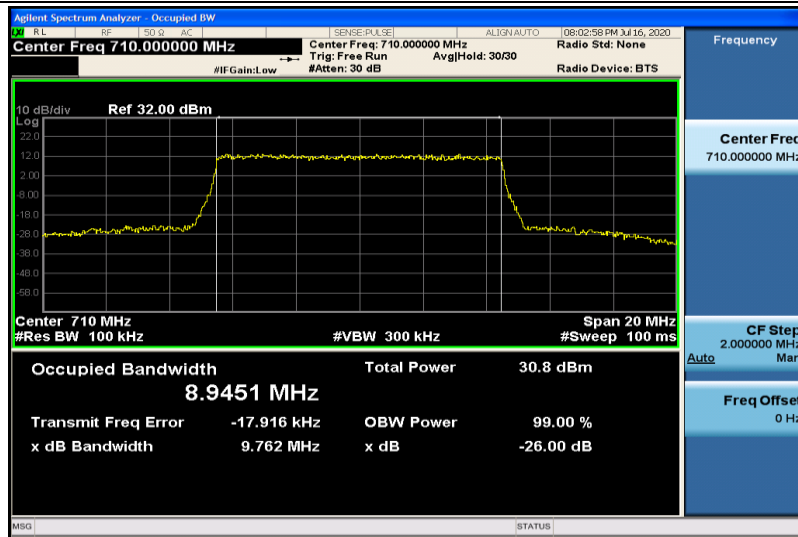

Band17-5MHz-16QAM-23790-25RB#0-4.4878

Band17-5MHz-16QAM-23825-25RB#0-4.4760

Band17-10MHz-QPSK-23780-50RB#0-8.9548

Band17-10MHz-QPSK-23790-50RB#0-8.9362

Band17-10MHz-QPSK-23800-50RB#0-8.9351

Band17-10MHz-16QAM-23780-50RB#0-8.9528