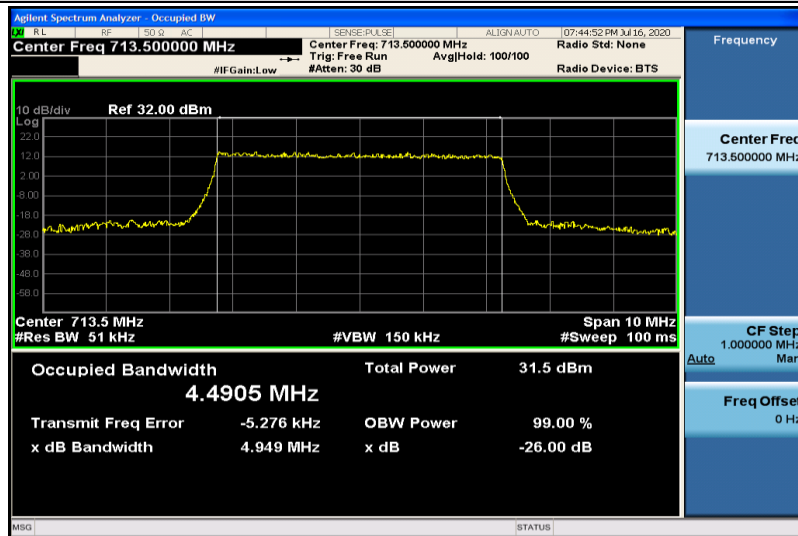

Band13-10MHz-QPSK-23230-50RB#0-8.9718

Band13-10MHz-16QAM-23230-50RB#0-8.9523

Band17-5MHz-QPSK-23755-25RB#0-4.4795

Band17-5MHz-QPSK-23790-25RB#0-4.4883

Band17-5MHz-QPSK-23825-25RB#0-4.4905

Band17-5MHz-16QAM-23755-25RB#0-4.4875