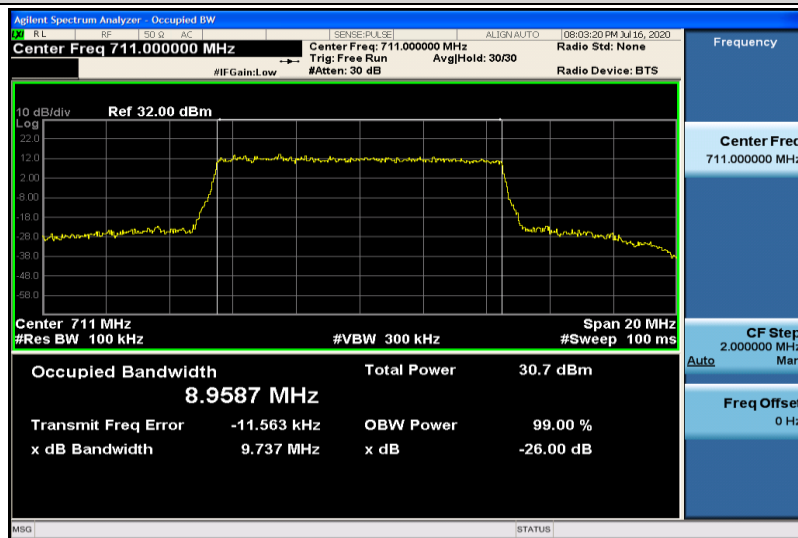

Band17-10MHz-16QAM-23790-50RB#0-8.9451