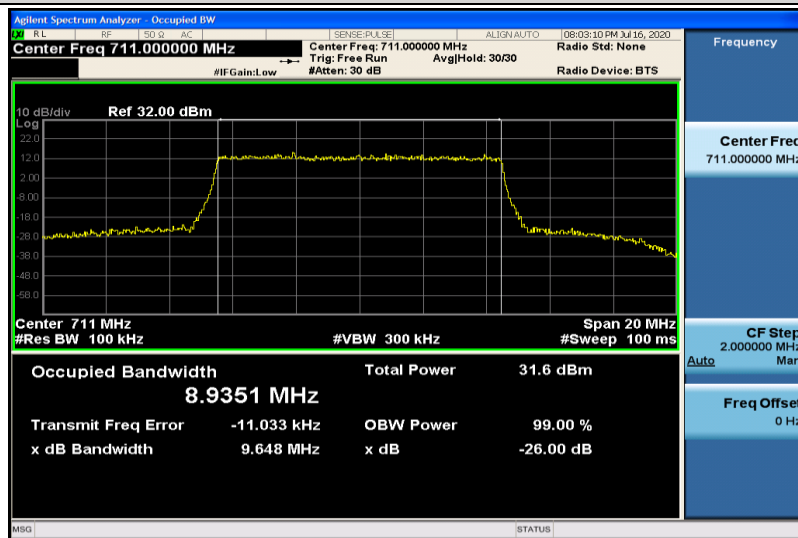

Band17-5MHz-16QAM-23790-25RB#0-4.4878

Band17-5MHz-16QAM-23825-25RB#0-4.4760

Band17-10MHz-QPSK-23780-50RB#0-8.9548

Band17-10MHz-QPSK-23790-50RB#0-8.9362

Band17-10MHz-QPSK-23800-50RB#0-8.9351

Band17-10MHz-16QAM-23780-50RB#0-8.9528