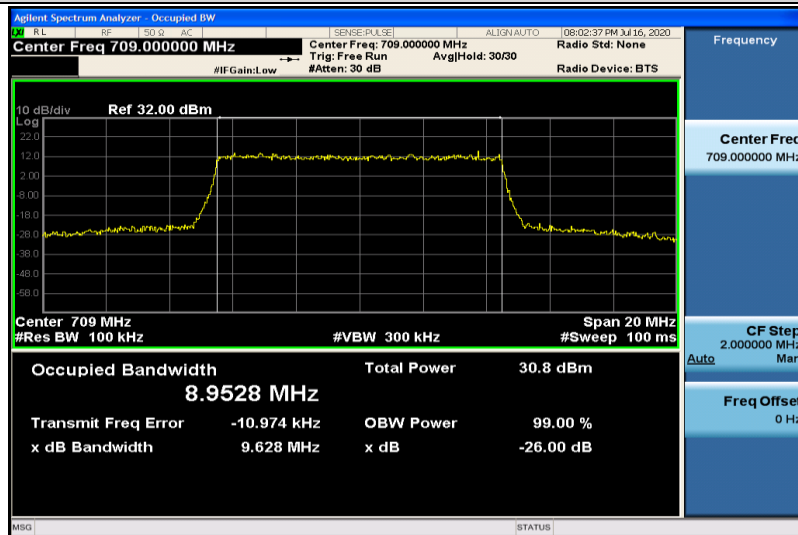

Band17-5MHz-16QAM-23790-25RB#0-4.4878

Band17-5MHz-16QAM-23825-25RB#0-4.4760

Band17-10MHz-QPSK-23780-50RB#0-8.9548

Band17-10MHz-QPSK-23790-50RB#0-8.9362

Band17-10MHz-QPSK-23800-50RB#0-8.9351

Band17-10MHz-16QAM-23780-50RB#0-8.9528