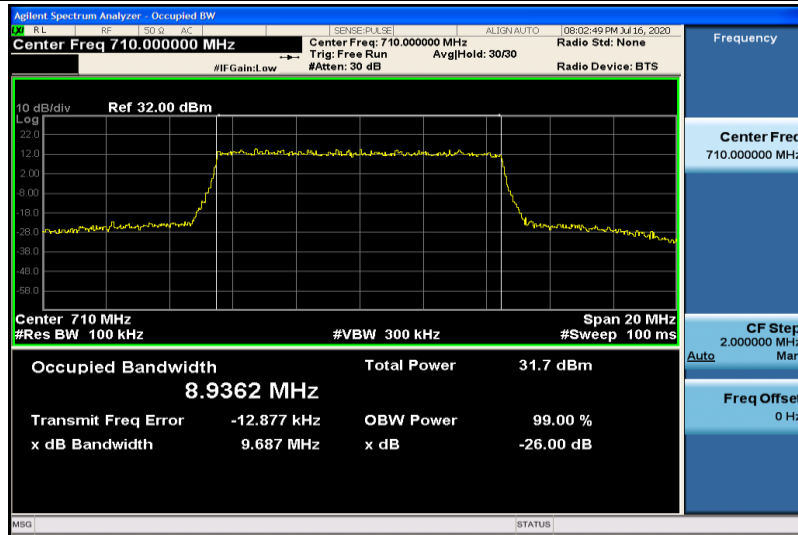

Band17-10MHz-QPSK-23780-50RB#0-8.9548