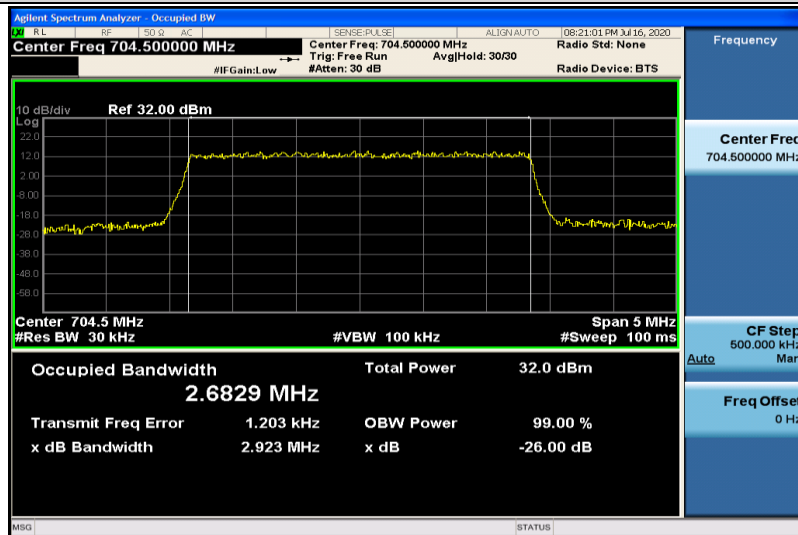

Band17-10MHz-16QAM-23800-50RB#0-8.9587