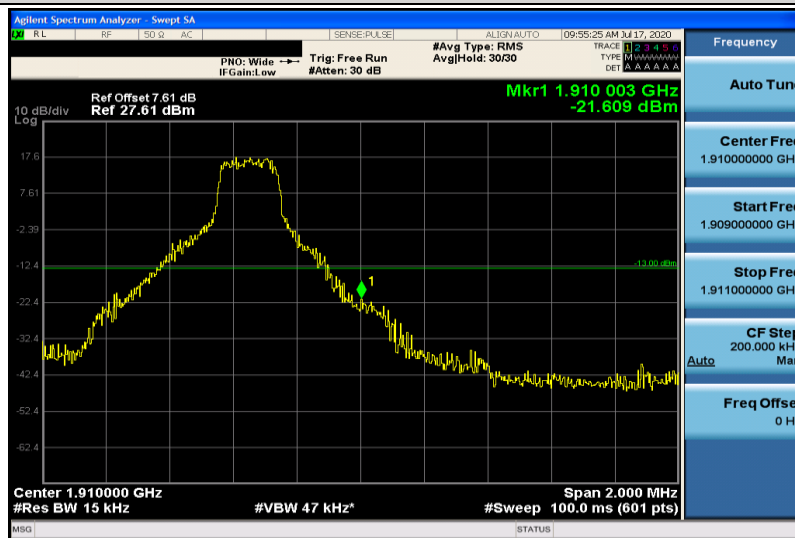

Band2-1.4MHz-QPSK-18607-6RB#0