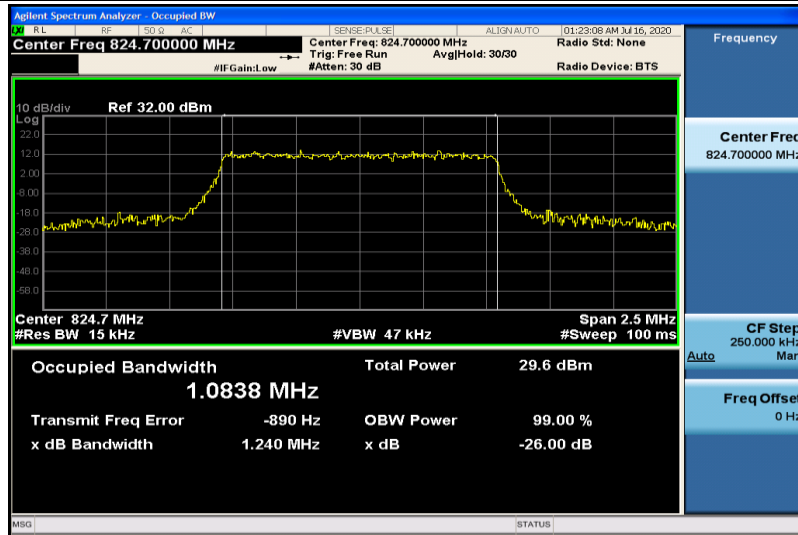

Band5-1.4MHz-QPSK-20643-6RB#0-1.0782

Band5-1.4MHz-16QAM-20407-6RB#0-1.0838