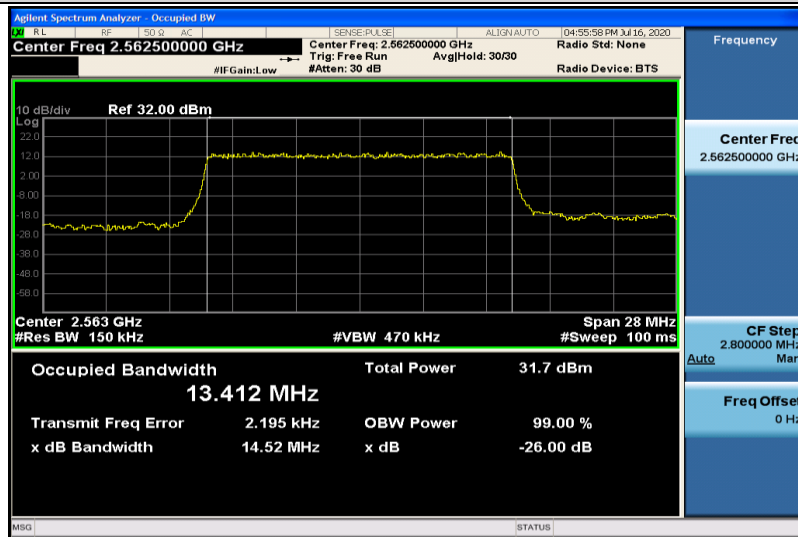

Band7-15MHz-QPSK-21100-75RB#0-13.399

Band7-15MHz-QPSK-21375-75RB#0-13.412