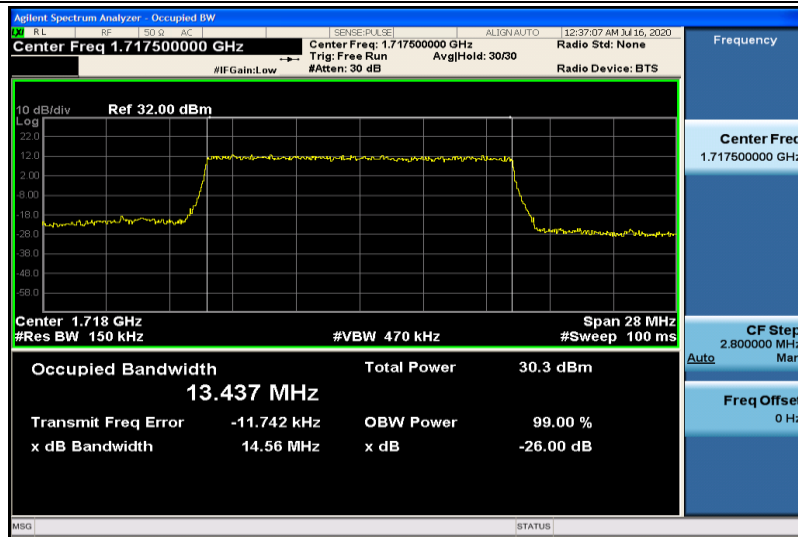

Band4-15MHz-QPSK-20325-75RB#0-13.381

Band4-15MHz-16QAM-20025-75RB#0-13.437