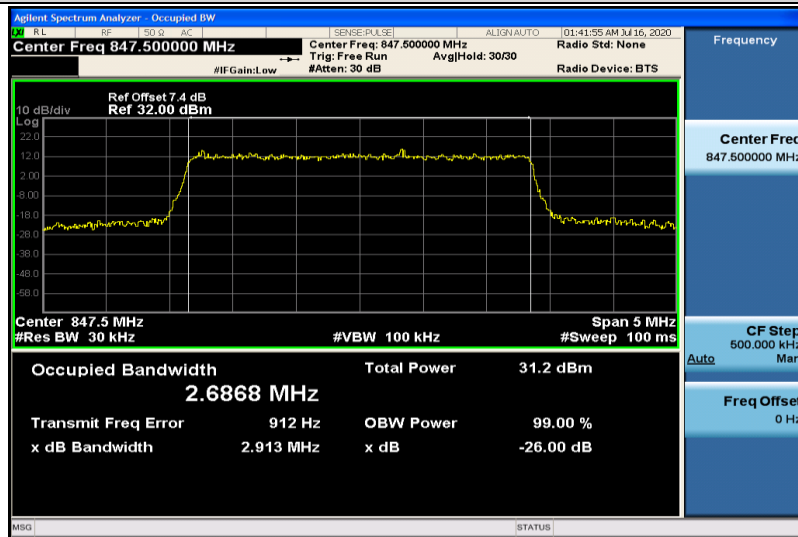

Band5-3MHz-QPSK-20525-15RB#0-2.6878

Band5-3MHz-QPSK-20635-15RB#0-2.6868