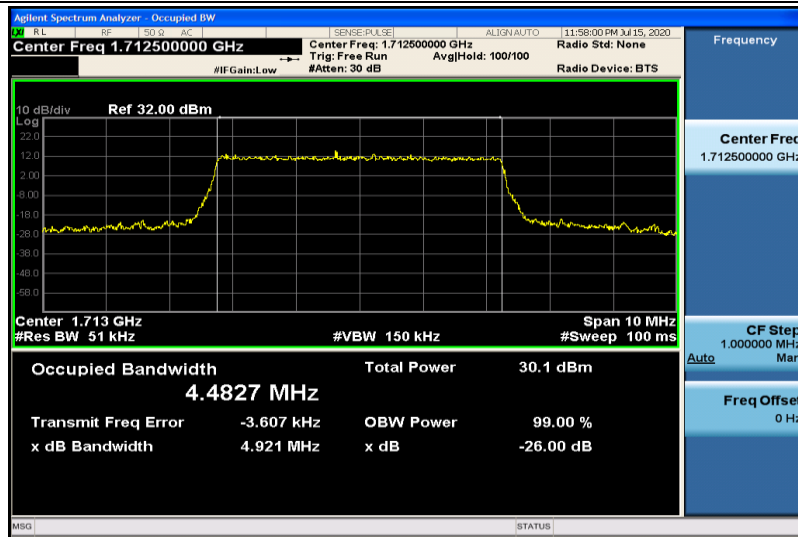

Band4-5MHz-QPSK-20175-25RB#0-4.4883

Band4-5MHz-16QAM-19975-25RB#0-4.4827