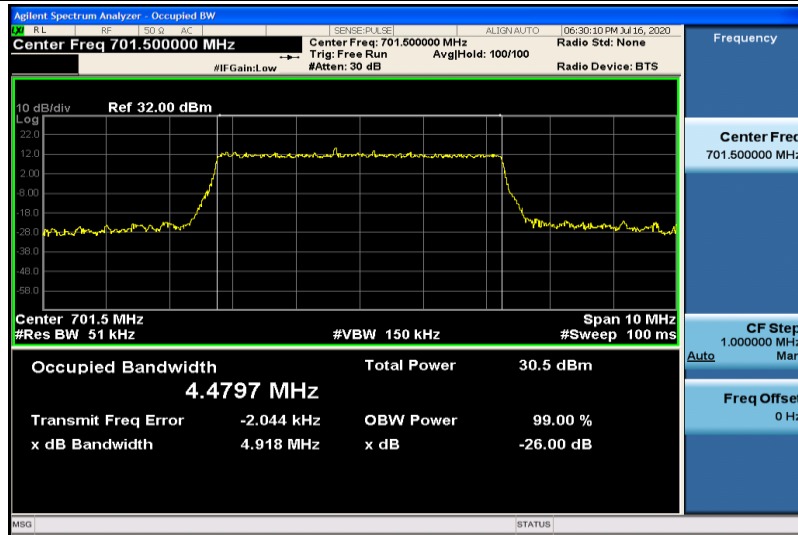

Band12-5MHz-QPSK-23155-25RB#0-4.4889

Band12-5MHz-16QAM-23035-25RB#0-4.4797