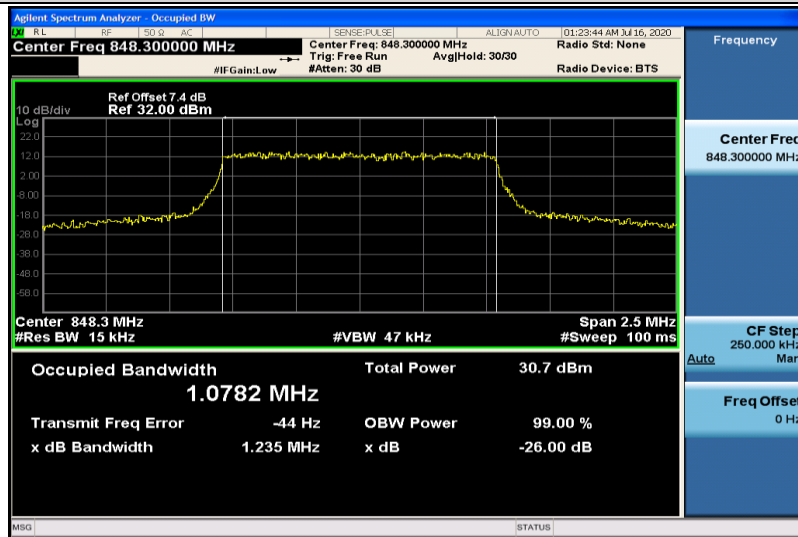

Band5-1.4MHz-QPSK-20525-6RB#0-1.0864

Band5-1.4MHz-QPSK-20643-6RB#0-1.0782