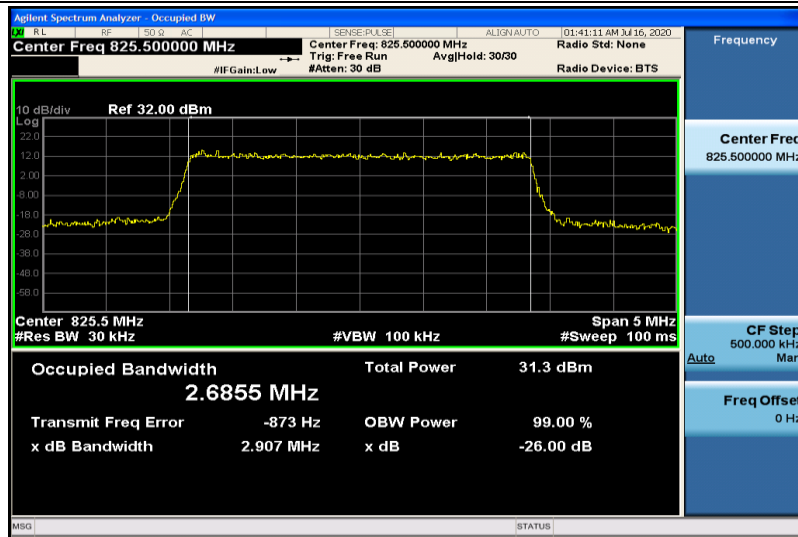

Band5-1.4MHz-QPSK-20407-6RB#0-1.0785

Band5-1.4MHz-QPSK-20525-6RB#0-1.0864

Band5-1.4MHz-QPSK-20643-6RB#0-1.0782

Band5-1.4MHz-16QAM-20407-6RB#0-1.0838

Band5-1.4MHz-16QAM-20525-6RB#0-1.0792

Band5-1.4MHz-16QAM-20643-6RB#0-1.0829