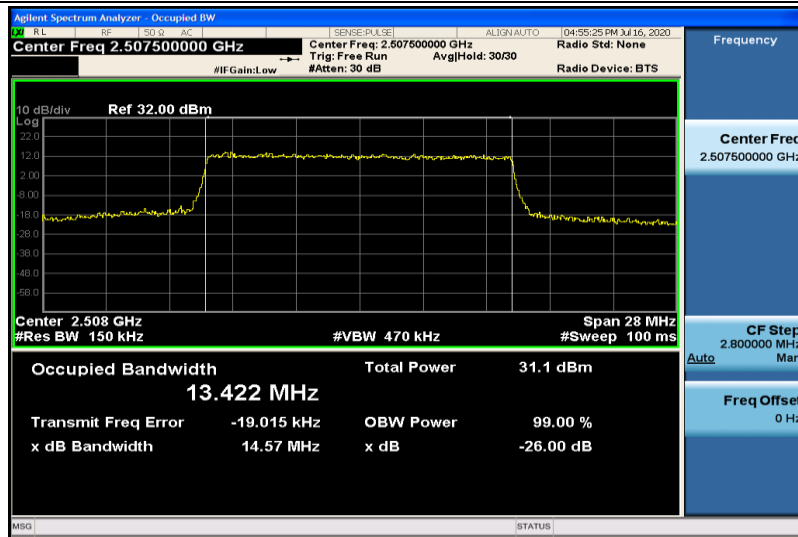

Band7-15MHz-QPSK-21375-75RB#0-13.412

Band7-15MHz-16QAM-20825-75RB#0-13.422