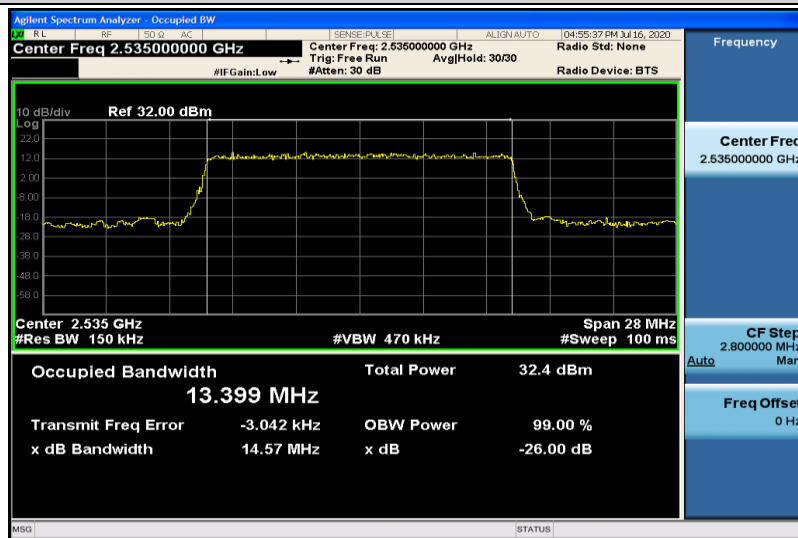

Band7-15MHz-QPSK-20825-75RB#0-13.432

Band7-15MHz-QPSK-21100-75RB#0-13.399