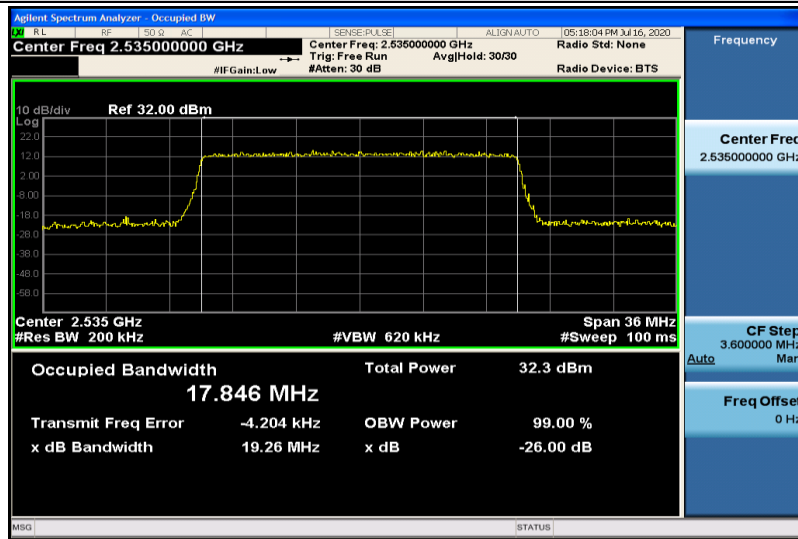

Band7-20MHz-QPSK-20850-100RB#0-17.877

Band7-20MHz-QPSK-21100-100RB#0-17.846