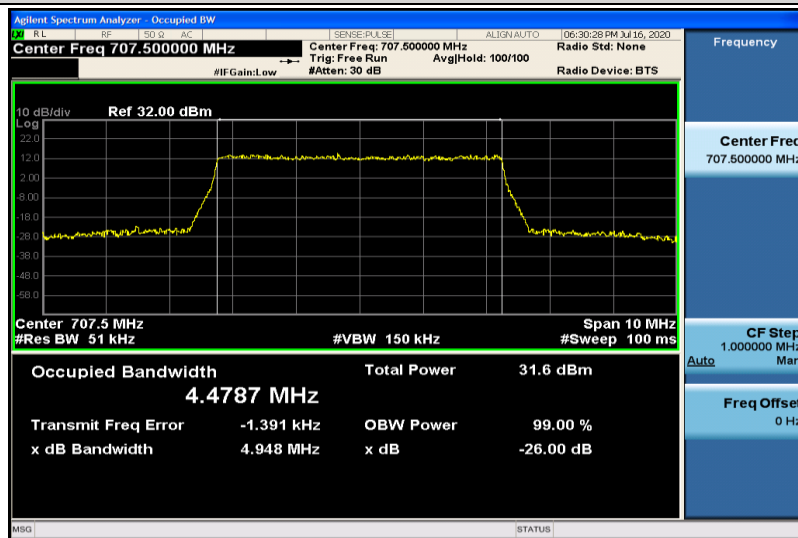

Band12-5MHz-QPSK-23035-25RB#0-4.4891

Band12-5MHz-QPSK-23095-25RB#0-4.4787