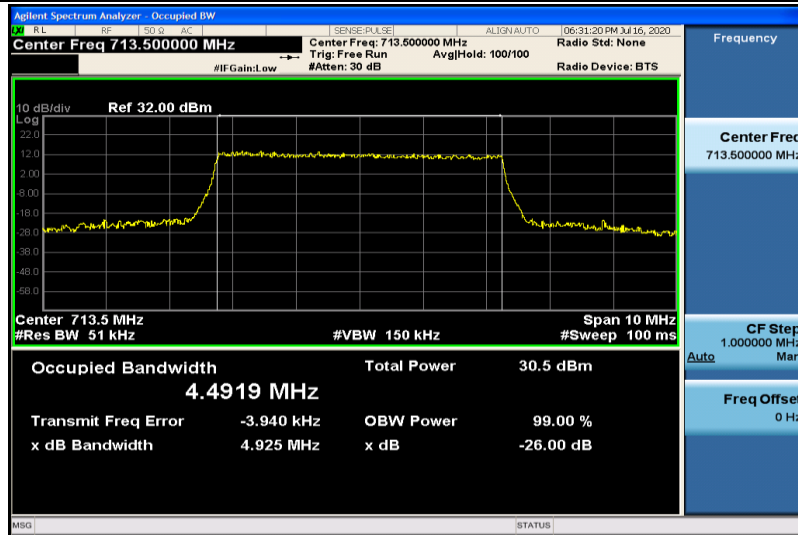

Band12-5MHz-QPSK-23035-25RB#0-4.4891

Band12-5MHz-QPSK-23095-25RB#0-4.4787

Band12-5MHz-QPSK-23155-25RB#0-4.4889

Band12-5MHz-16QAM-23035-25RB#0-4.4797

Band12-5MHz-16QAM-23095-25RB#0-4.4891

Band12-5MHz-16QAM-23155-25RB#0-4.4919