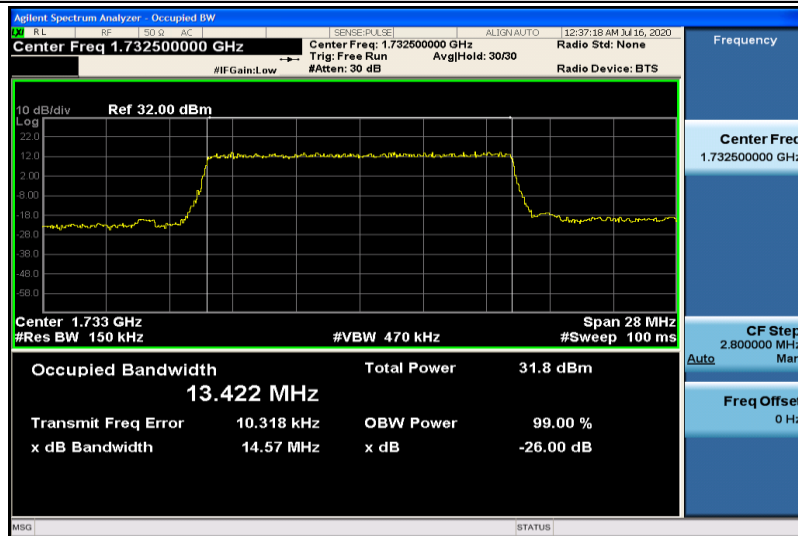

Band4-15MHz-QPSK-20025-75RB#0-13.457

Band4-15MHz-QPSK-20175-75RB#0-13.422