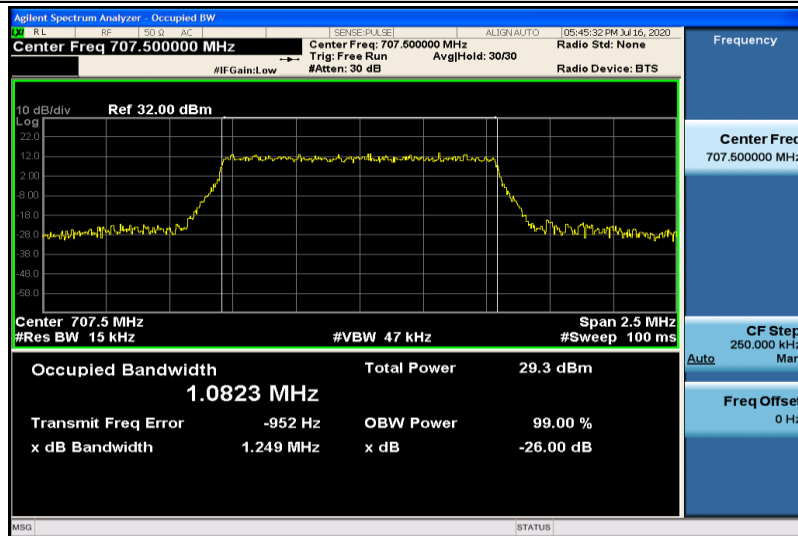

Band12-1.4MHz-QPSK-23017-6RB#0-1.0759

Band12-1.4MHz-QPSK-23095-6RB#0-1.0771

Band12-1.4MHz-QPSK-23173-6RB#0-1.0770

Band12-1.4MHz-16QAM-23017-6RB#0-1.0817

Band12-1.4MHz-16QAM-23095-6RB#0-1.0823

Band12-1.4MHz-16QAM-23173-6RB#0-1.0820