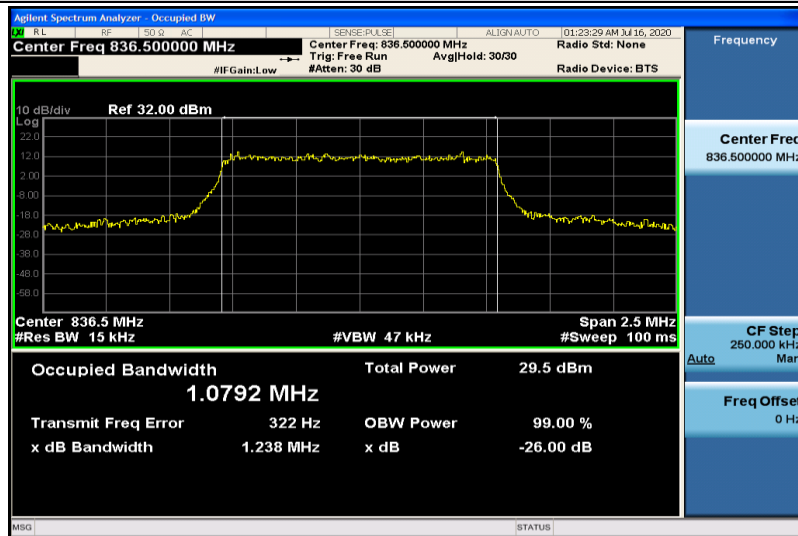

Band5-1.4MHz-QPSK-20407-6RB#0-1.0785

Band5-1.4MHz-QPSK-20525-6RB#0-1.0864

Band5-1.4MHz-QPSK-20643-6RB#0-1.0782

Band5-1.4MHz-16QAM-20407-6RB#0-1.0838

Band5-1.4MHz-16QAM-20525-6RB#0-1.0792

Band5-1.4MHz-16QAM-20643-6RB#0-1.0829