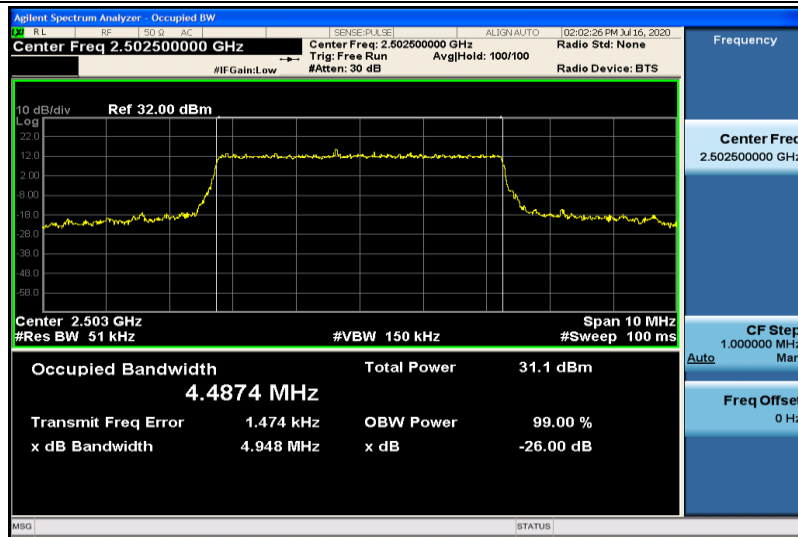

Band7-5MHz-QPSK-21425-25RB#0-4.4888

Band7-5MHz-16QAM-20775-25RB#0-4.4874