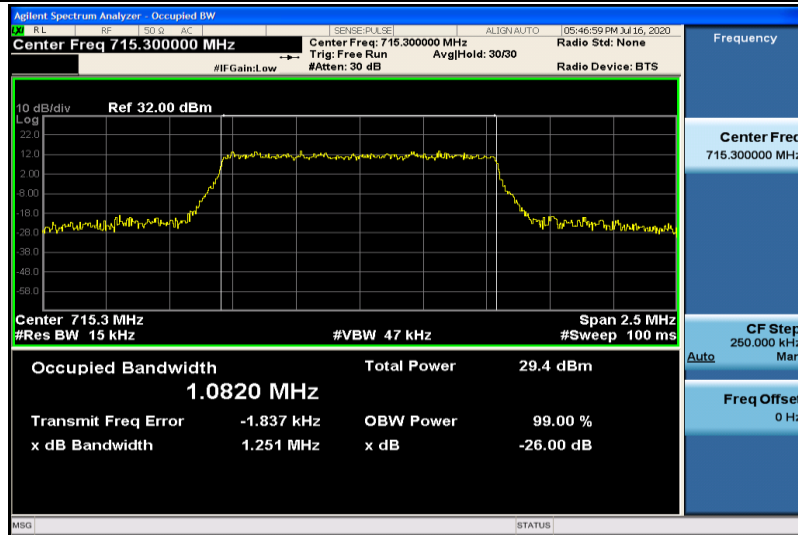

Band12-1.4MHz-QPSK-23017-6RB#0-1.0759

Band12-1.4MHz-QPSK-23095-6RB#0-1.0771

Band12-1.4MHz-QPSK-23173-6RB#0-1.0770

Band12-1.4MHz-16QAM-23017-6RB#0-1.0817

Band12-1.4MHz-16QAM-23095-6RB#0-1.0823

Band12-1.4MHz-16QAM-23173-6RB#0-1.0820