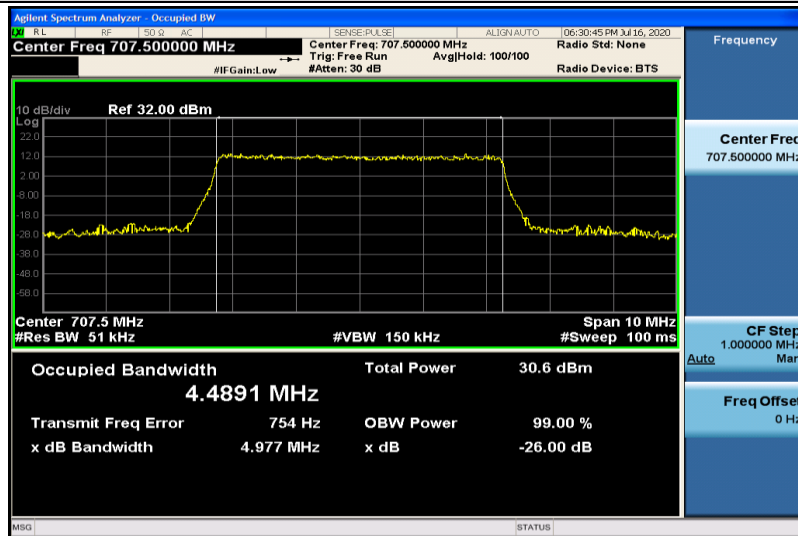

Band12-5MHz-QPSK-23035-25RB#0-4.4891

Band12-5MHz-QPSK-23095-25RB#0-4.4787

Band12-5MHz-QPSK-23155-25RB#0-4.4889

Band12-5MHz-16QAM-23035-25RB#0-4.4797

Band12-5MHz-16QAM-23095-25RB#0-4.4891

Band12-5MHz-16QAM-23155-25RB#0-4.4919