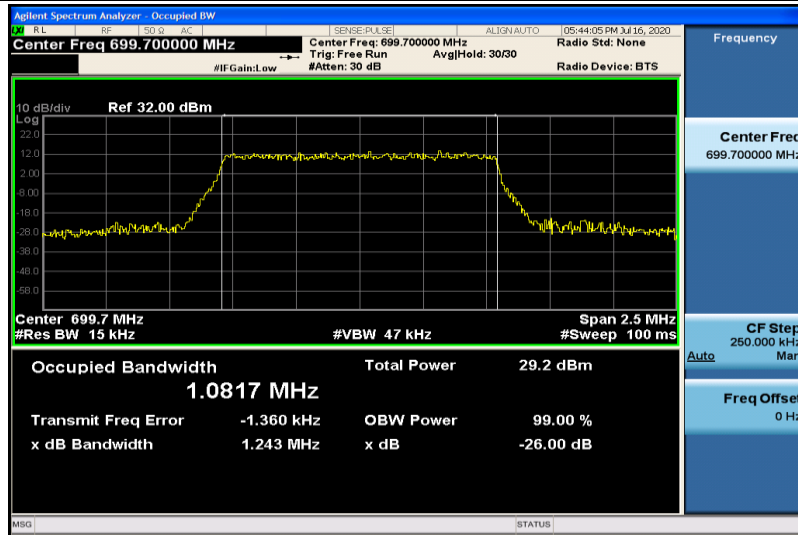

Band12-1.4MHz-QPSK-23017-6RB#0-1.0759

Band12-1.4MHz-QPSK-23095-6RB#0-1.0771

Band12-1.4MHz-QPSK-23173-6RB#0-1.0770

Band12-1.4MHz-16QAM-23017-6RB#0-1.0817

Band12-1.4MHz-16QAM-23095-6RB#0-1.0823

Band12-1.4MHz-16QAM-23173-6RB#0-1.0820