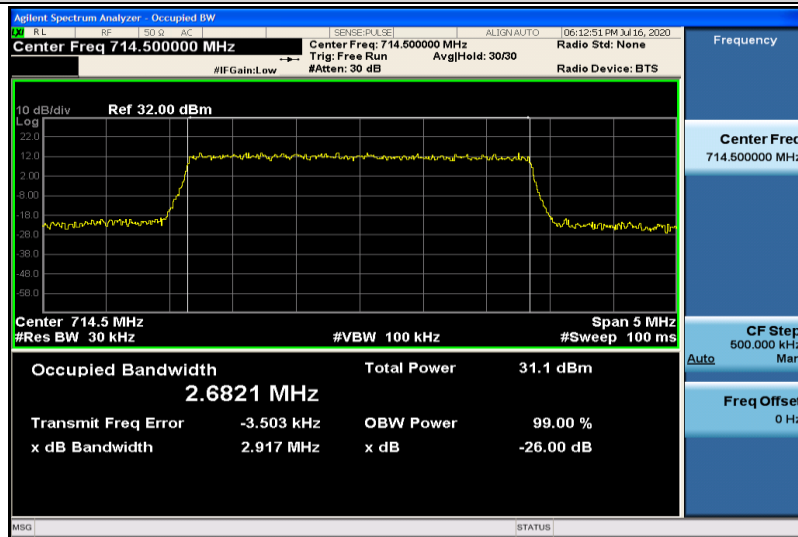

Band12-3MHz-QPSK-23095-15RB#0-2.6877

Band12-3MHz-QPSK-23165-15RB#0-2.6821