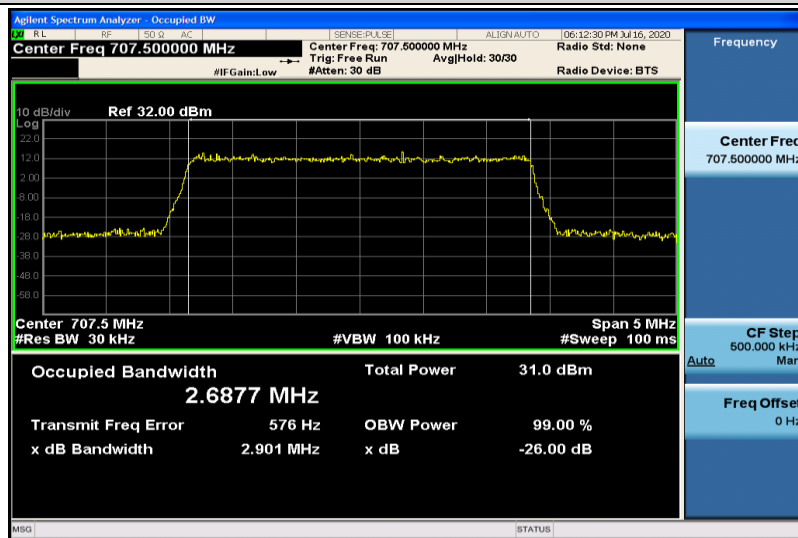

Band12-3MHz-QPSK-23025-15RB#0-2.6845

Band12-3MHz-QPSK-23095-15RB#0-2.6877