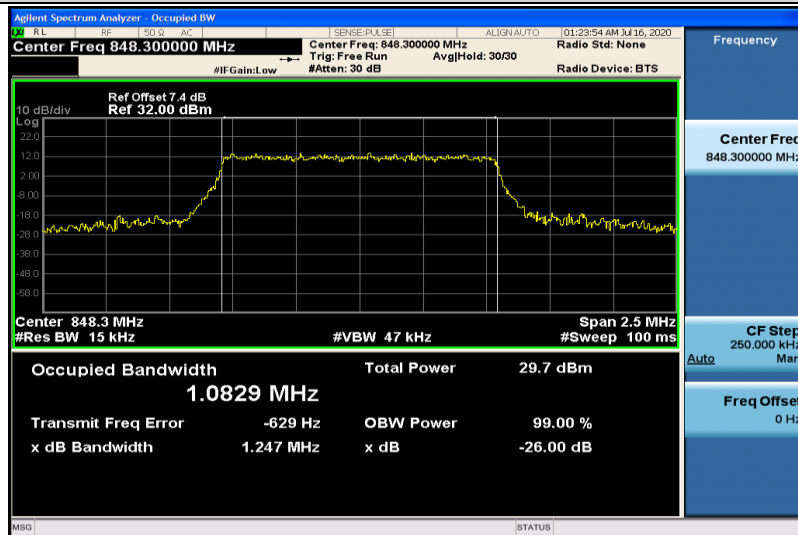

Band5-1.4MHz-QPSK-20407-6RB#0-1.0785

Band5-1.4MHz-QPSK-20525-6RB#0-1.0864

Band5-1.4MHz-QPSK-20643-6RB#0-1.0782

Band5-1.4MHz-16QAM-20407-6RB#0-1.0838

Band5-1.4MHz-16QAM-20525-6RB#0-1.0792

Band5-1.4MHz-16QAM-20643-6RB#0-1.0829