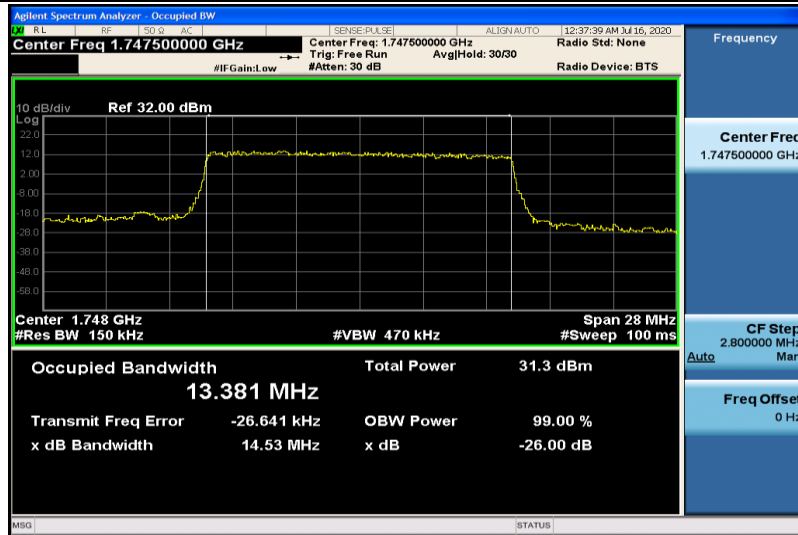

Band4-15MHz-QPSK-20175-75RB#0-13.422

Band4-15MHz-QPSK-20325-75RB#0-13.381