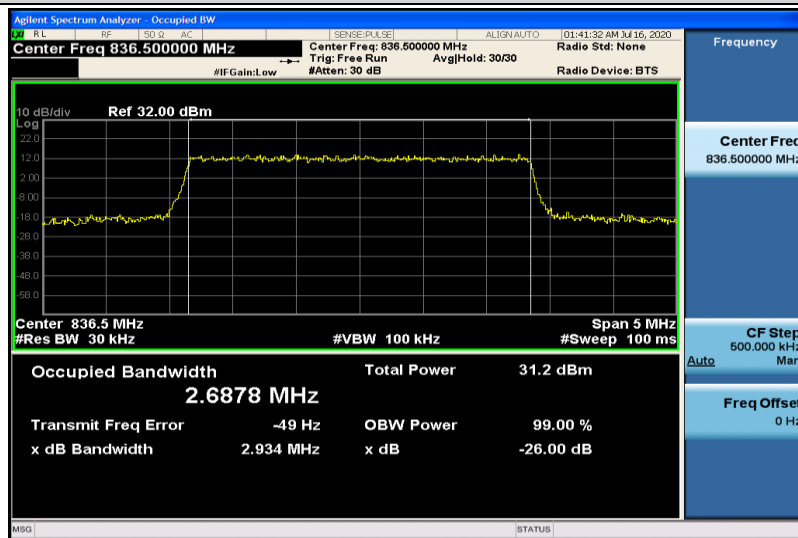

Band5-3MHz-QPSK-20415-15RB#0-2.6855

Band5-3MHz-QPSK-20525-15RB#0-2.6878