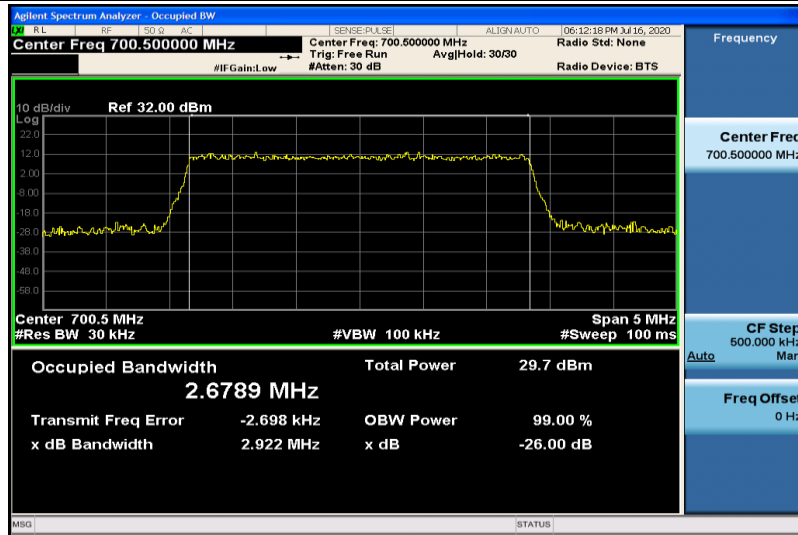

Band12-3MHz-QPSK-23165-15RB#0-2.6821

Band12-3MHz-16QAM-23025-15RB#0-2.6789