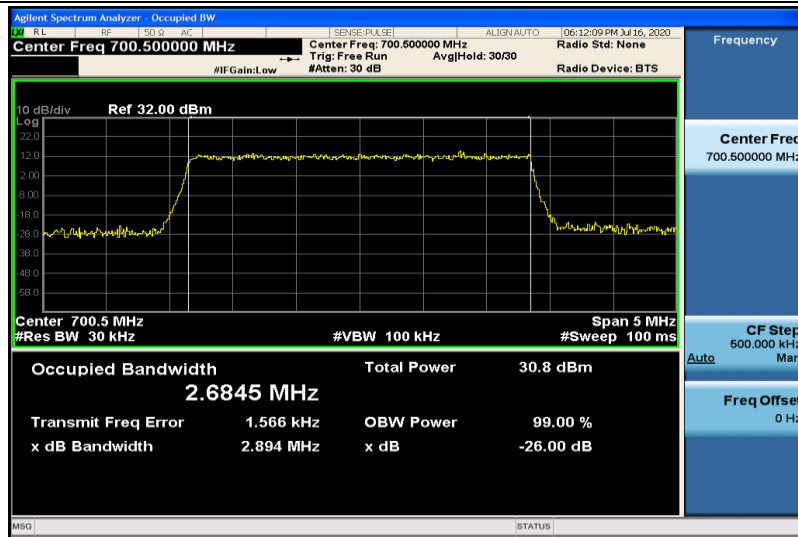

Band12-1.4MHz-QPSK-23017-6RB#0-1.0759

Band12-1.4MHz-QPSK-23095-6RB#0-1.0771

Band12-1.4MHz-QPSK-23173-6RB#0-1.0770

Band12-1.4MHz-16QAM-23017-6RB#0-1.0817

Band12-1.4MHz-16QAM-23095-6RB#0-1.0823

Band12-1.4MHz-16QAM-23173-6RB#0-1.0820