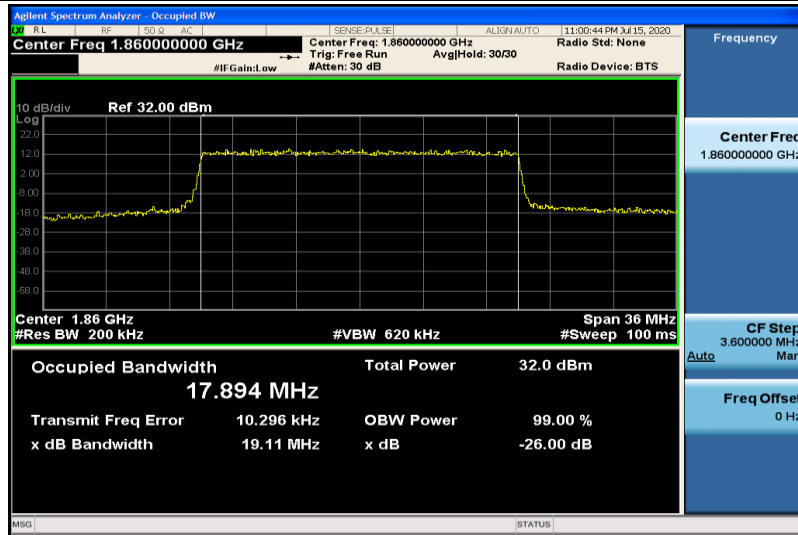

Band2-15MHz-QPSK-18675-75RB#0-13.440

Band2-15MHz-QPSK-18900-75RB#0-13.442

Band2-15MHz-QPSK-19125-75RB#0-13.423

Band2-15MHz-16QAM-18675-75RB#0-13.422

Band2-15MHz-16QAM-18900-75RB#0-13.423

Band2-15MHz-16QAM-19125-75RB#0-13.432