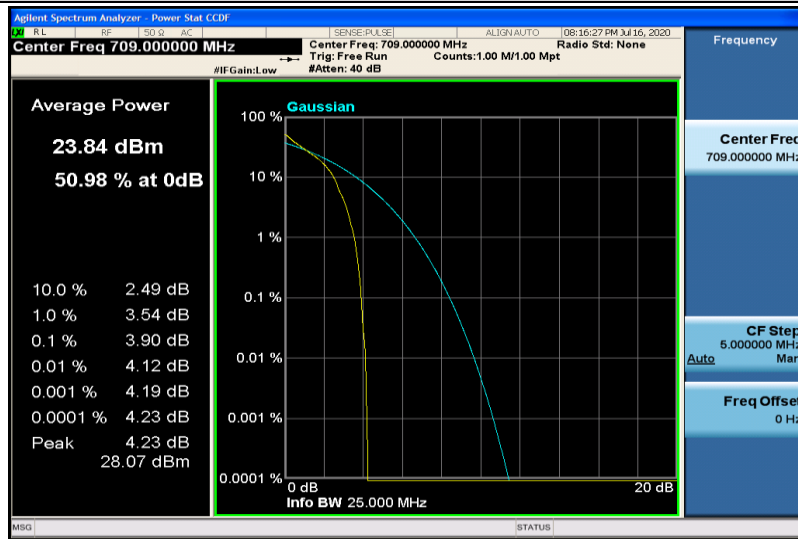

Band17-5MHz-16QAM-23790-1RB#0

Band17-5MHz-16QAM-23790-25RB#0

Band17-5MHz-16QAM-23825-1RB#0

Band17-5MHz-16QAM-23825-25RB#0

Band17-10MHz-QPSK-23780-1RB#0

Band17-10MHz-QPSK-23780-50RB#0

Band17-10MHz-QPSK-23790-1RB#0