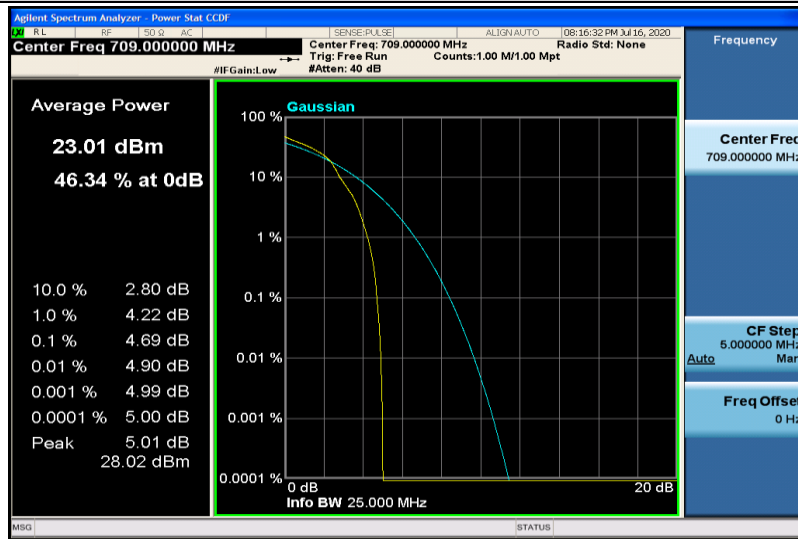

Band17-10MHz-QPSK-23800-50RB#0