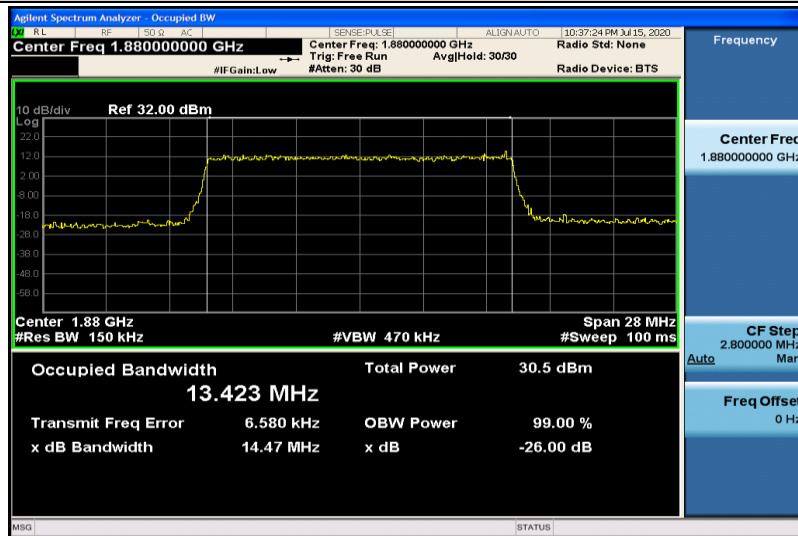

Band2-15MHz-QPSK-18675-75RB#0-13.440

Band2-15MHz-QPSK-18900-75RB#0-13.442

Band2-15MHz-QPSK-19125-75RB#0-13.423

Band2-15MHz-16QAM-18675-75RB#0-13.422

Band2-15MHz-16QAM-18900-75RB#0-13.423

Band2-15MHz-16QAM-19125-75RB#0-13.432