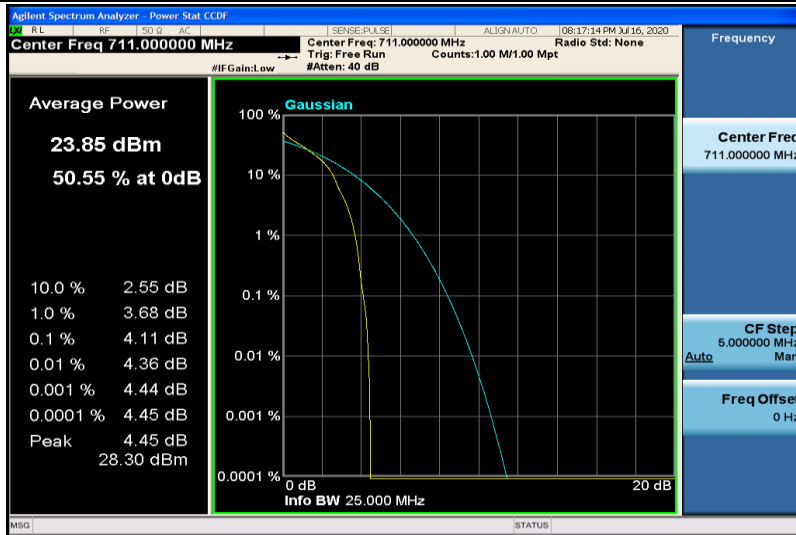

Band17-10MHz-QPSK-23790-50RB#0