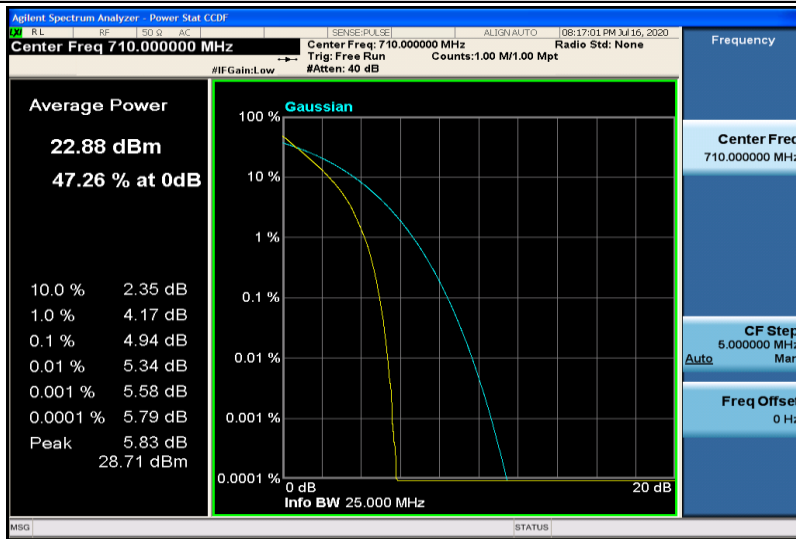

Band17-5MHz-16QAM-23790-1RB#0

Band17-5MHz-16QAM-23790-25RB#0

Band17-5MHz-16QAM-23825-1RB#0

Band17-5MHz-16QAM-23825-25RB#0

Band17-10MHz-QPSK-23780-1RB#0

Band17-10MHz-QPSK-23780-50RB#0

Band17-10MHz-QPSK-23790-1RB#0