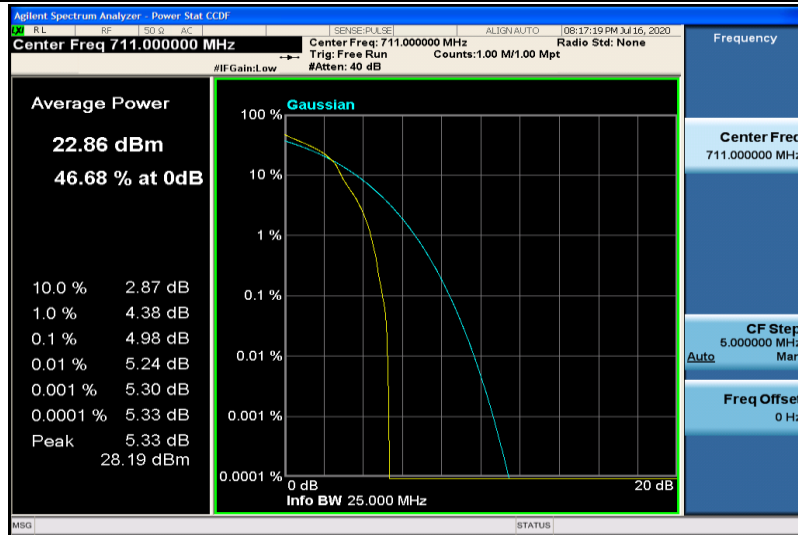

Band17-10MHz-QPSK-23790-50RB#0

Band17-10MHz-QPSK-23800-1RB#0

Band17-10MHz-QPSK-23800-50RB#0

Band17-10MHz-16QAM-23780-1RB#0

Band17-10MHz-16QAM-23780-50RB#0

Band17-10MHz-16QAM-23790-1RB#0

Band17-10MHz-16QAM-23790-50RB#0