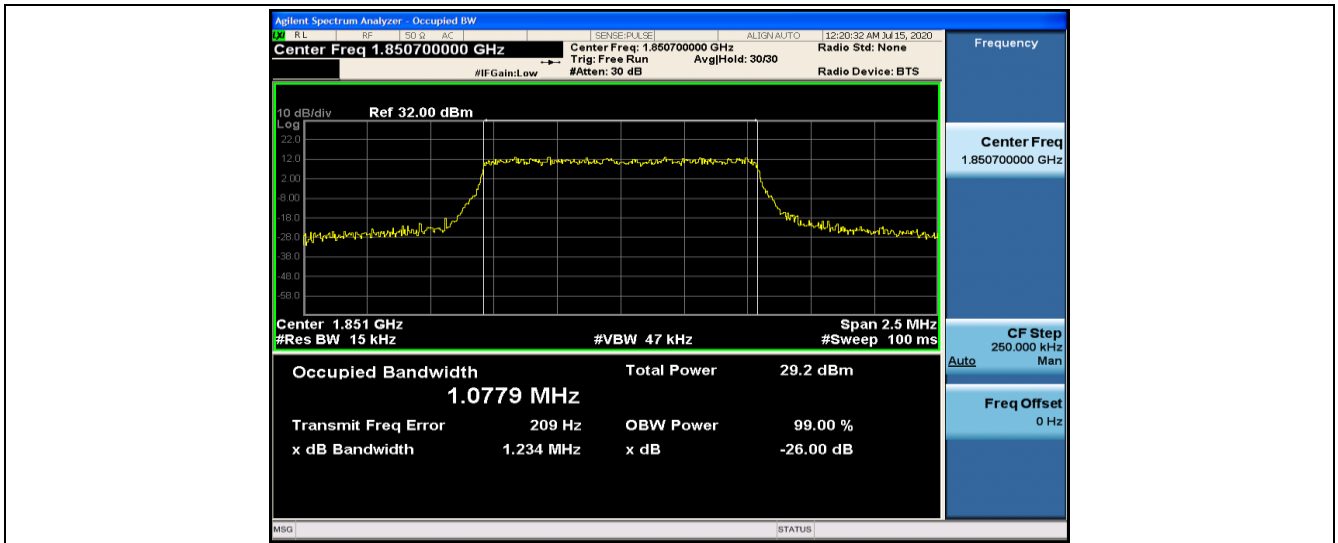

Test Graphs

Band2-1.4MHz-QPSK-18607-6RB#0-1.0779