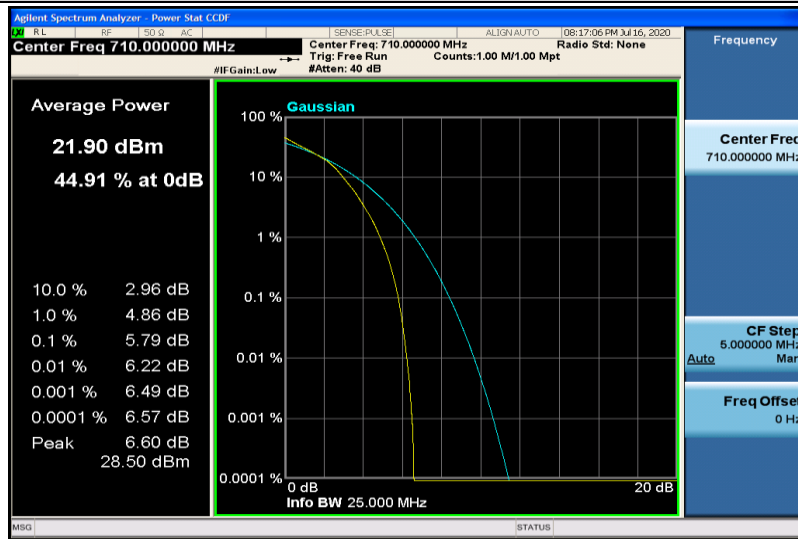

Band17-10MHz-QPSK-23790-50RB#0

Band17-10MHz-QPSK-23800-1RB#0

Band17-10MHz-QPSK-23800-50RB#0

Band17-10MHz-16QAM-23780-1RB#0

Band17-10MHz-16QAM-23780-50RB#0

Band17-10MHz-16QAM-23790-1RB#0

Band17-10MHz-16QAM-23790-50RB#0