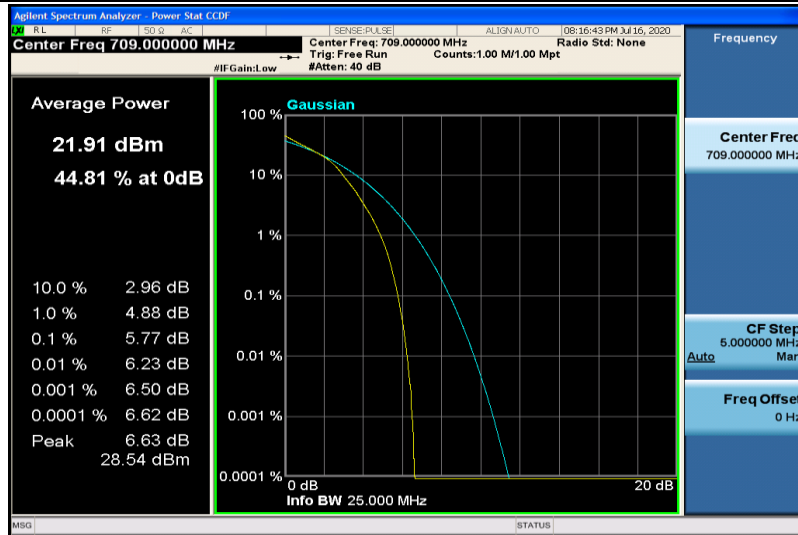

Band17-10MHz-QPSK-23790-50RB#0

Band17-10MHz-QPSK-23800-1RB#0

Band17-10MHz-QPSK-23800-50RB#0

Band17-10MHz-16QAM-23780-1RB#0

Band17-10MHz-16QAM-23780-50RB#0

Band17-10MHz-16QAM-23790-1RB#0

Band17-10MHz-16QAM-23790-50RB#0