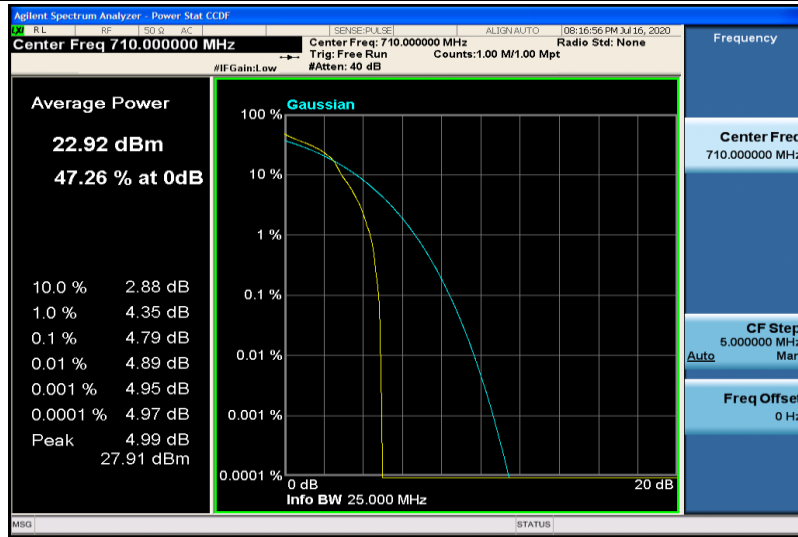

Band17-10MHz-QPSK-23790-50RB#0

Band17-10MHz-QPSK-23800-1RB#0

Band17-10MHz-QPSK-23800-50RB#0

Band17-10MHz-16QAM-23780-1RB#0

Band17-10MHz-16QAM-23780-50RB#0

Band17-10MHz-16QAM-23790-1RB#0

Band17-10MHz-16QAM-23790-50RB#0