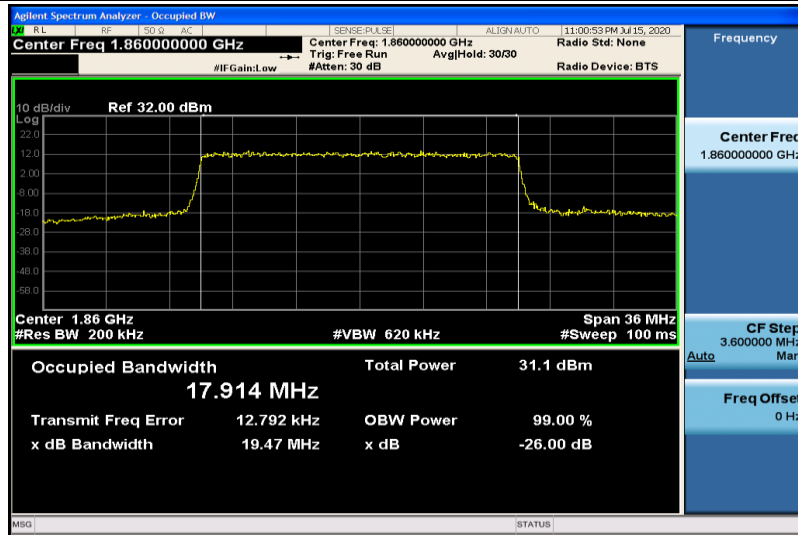

Band2-20MHz-16QAM-18700-100RB#0-17.914