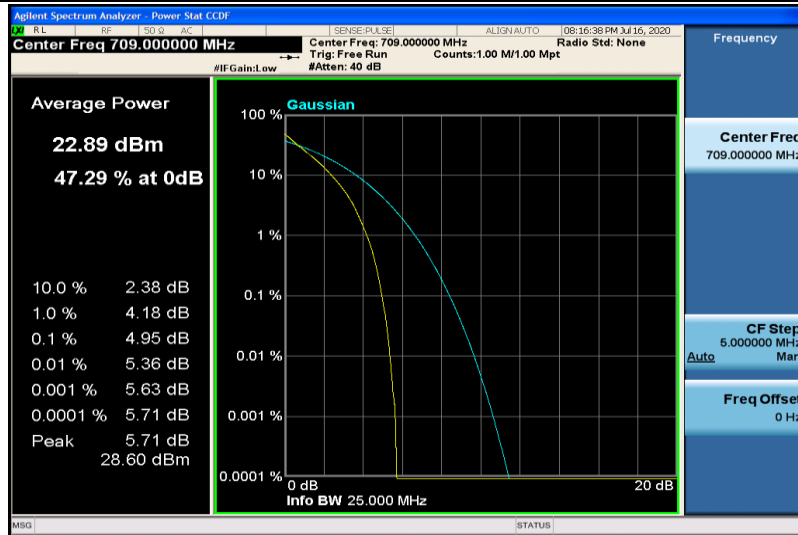

Band17-5MHz-16QAM-23790-1RB#0

Band17-5MHz-16QAM-23790-25RB#0

Band17-5MHz-16QAM-23825-1RB#0

Band17-5MHz-16QAM-23825-25RB#0

Band17-10MHz-QPSK-23780-1RB#0

Band17-10MHz-QPSK-23780-50RB#0

Band17-10MHz-QPSK-23790-1RB#0