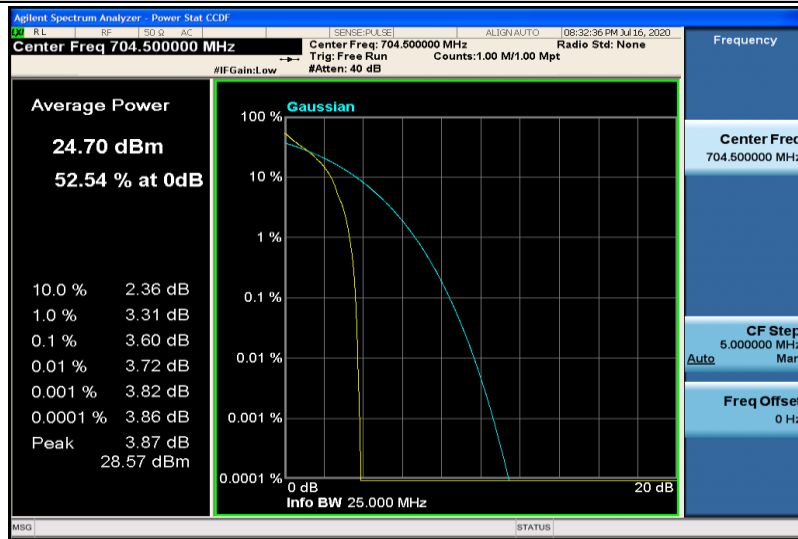

Band17-10MHz-16QAM-23800-50RB#0