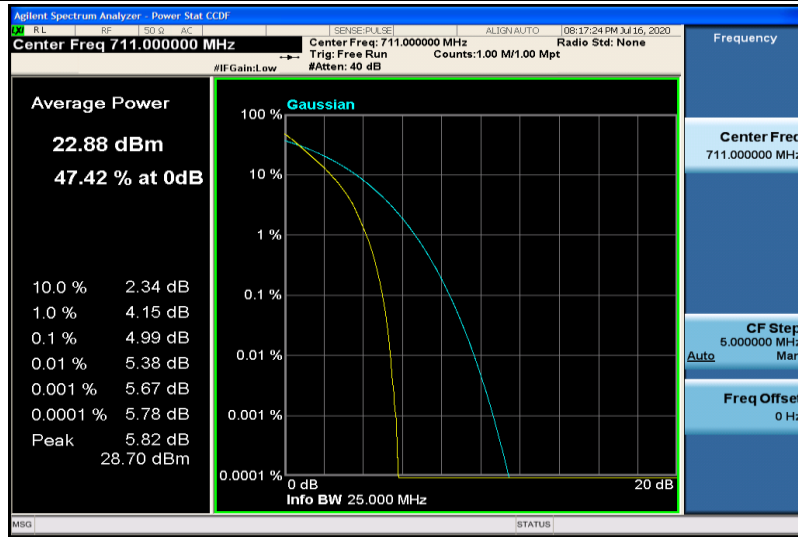

Band17-10MHz-QPSK-23800-1RB#0