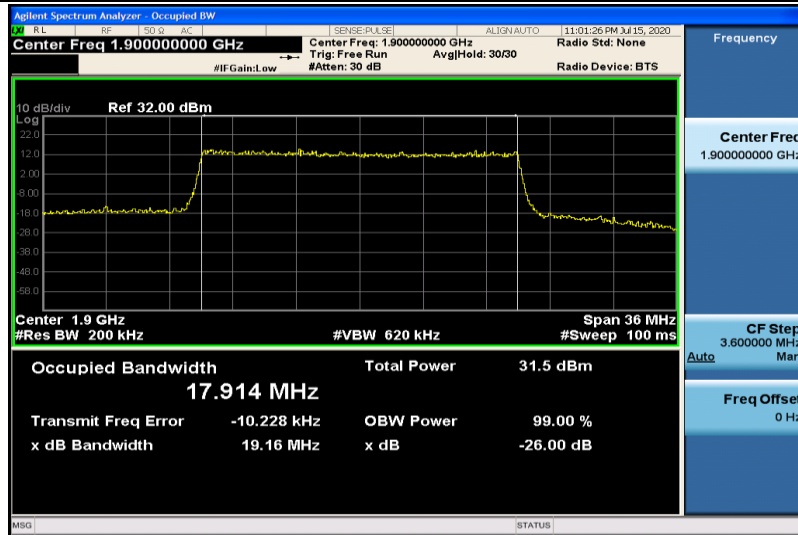

Band2-20MHz-QPSK-19100-100RB#0-17.914