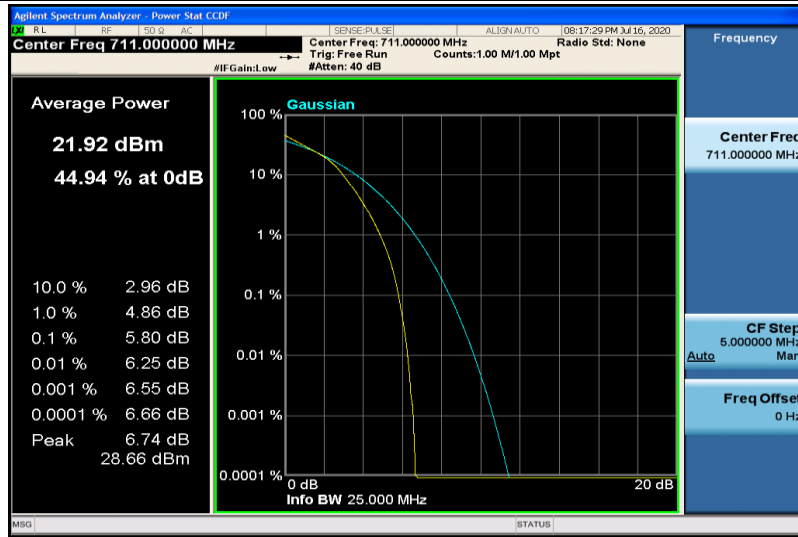

Band17-10MHz-16QAM-23800-1RB#0