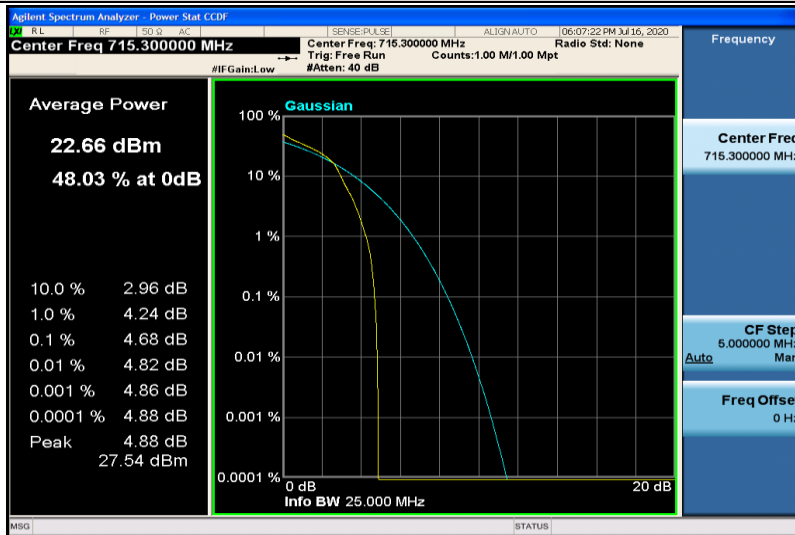

Band12-1.4MHz-16QAM-23095-6RB#0

Band12-1.4MHz-16QAM-23173-1RB#0