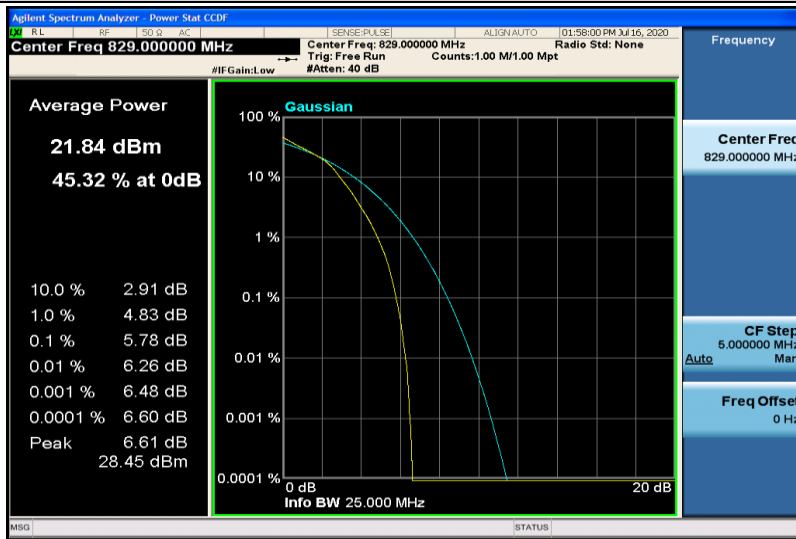

Band5-10MHz-16QAM-20450-1RB#0

Band5-10MHz-16QAM-20450-50RB#0