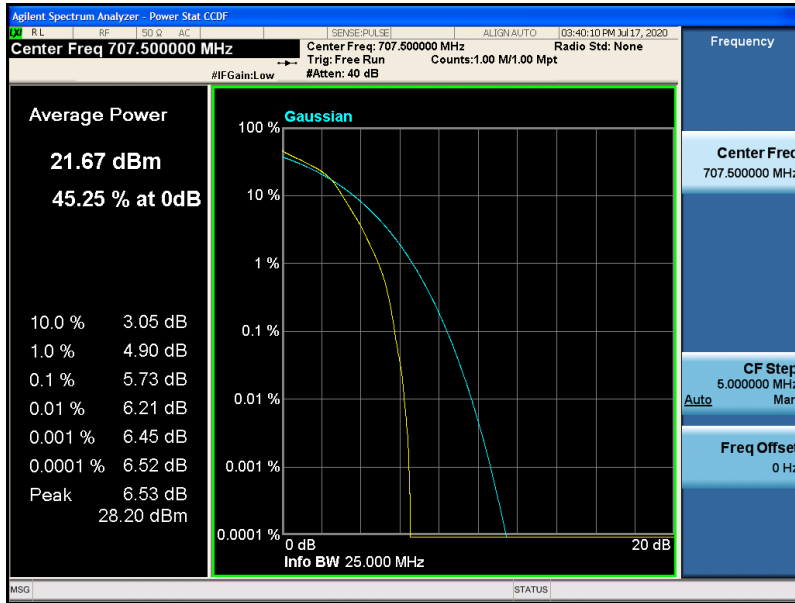

Band12-1.4MHz-16QAM-23095-1RB#0

Band12-1.4MHz-16QAM-23095-6RB#0