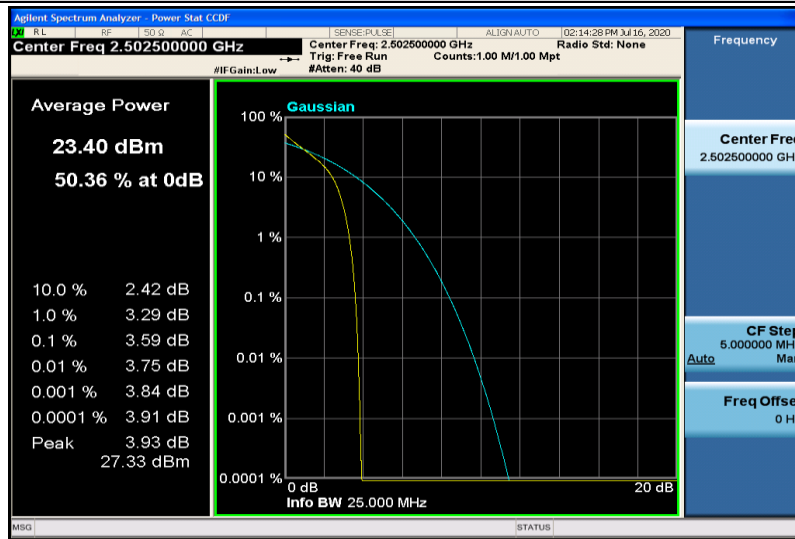

Band7-5MHz-QPSK-20775-1RB#0

Band7-5MHz-QPSK-20775-25RB#0