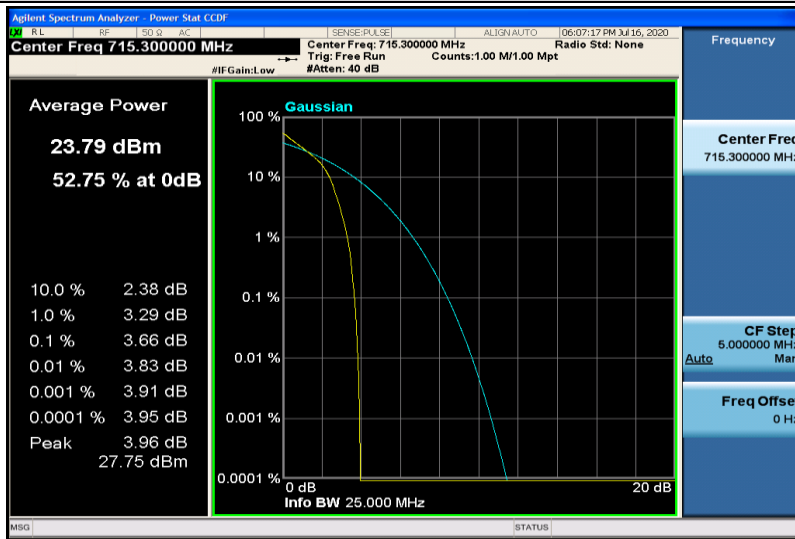

Band12-1.4MHz-QPSK-23095-6RB#0

Band12-1.4MHz-QPSK-23173-1RB#0