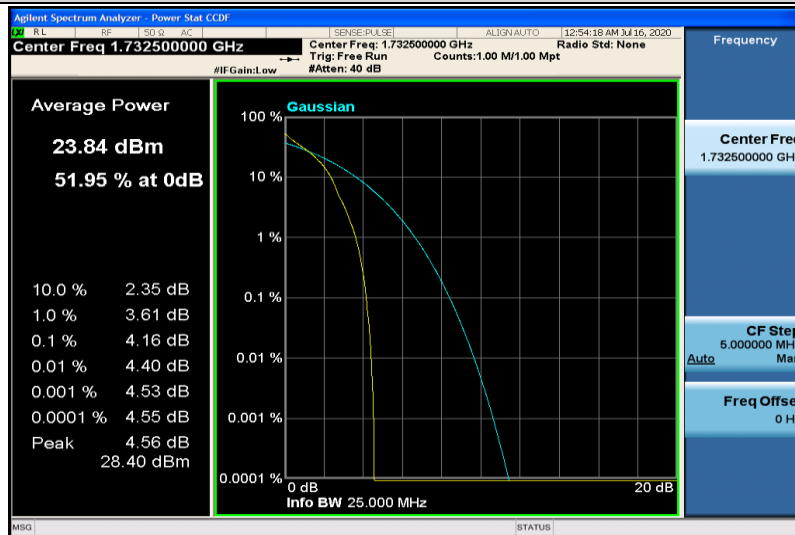

Band4-10MHz-16QAM-20000-50RB#0

Band4-10MHz-16QAM-20175-1RB#0

Band4-10MHz-16QAM-20175-50RB#0

Band4-10MHz-16QAM-20350-1RB#0

Band4-10MHz-16QAM-20350-50RB#0

Band4-15MHz-QPSK-20025-1RB#0

Band4-15MHz-QPSK-20025-75RB#0