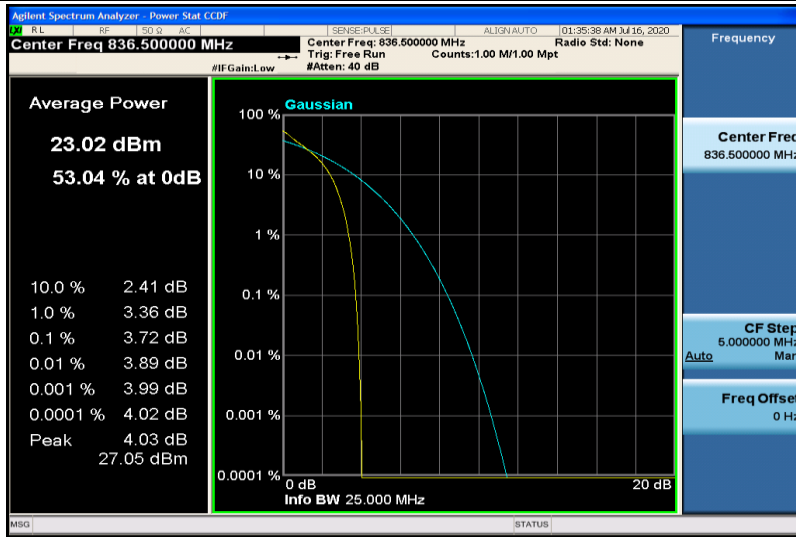

Band4-20MHz-16QAM-20300-100RB#0

Band5-1.4MHz-QPSK-20407-1RB#0

Band5-1.4MHz-QPSK-20407-6RB#0

Band5-1.4MHz-QPSK-20525-1RB#0

Band5-1.4MHz-QPSK-20525-6RB#0

Band5-1.4MHz-QPSK-20643-1RB#0

Band5-1.4MHz-QPSK-20643-6RB#0