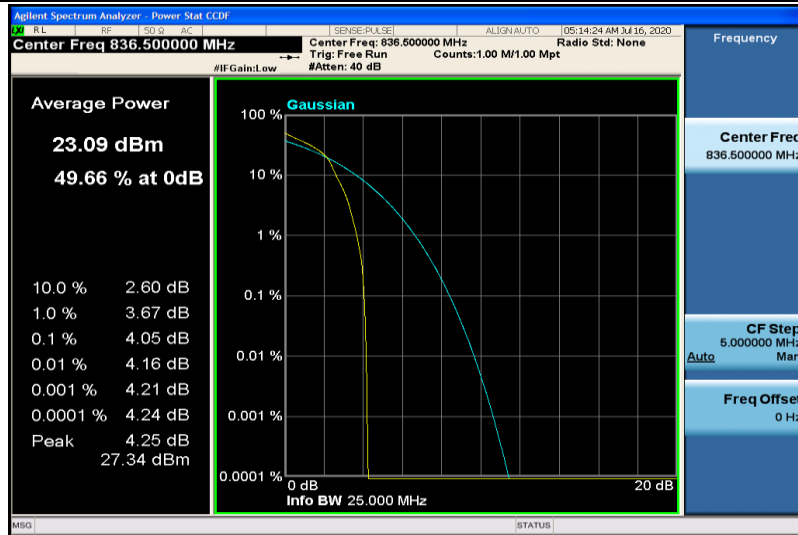

Band5-5MHz-16QAM-20425-25RB#0

Band5-5MHz-16QAM-20525-1RB#0