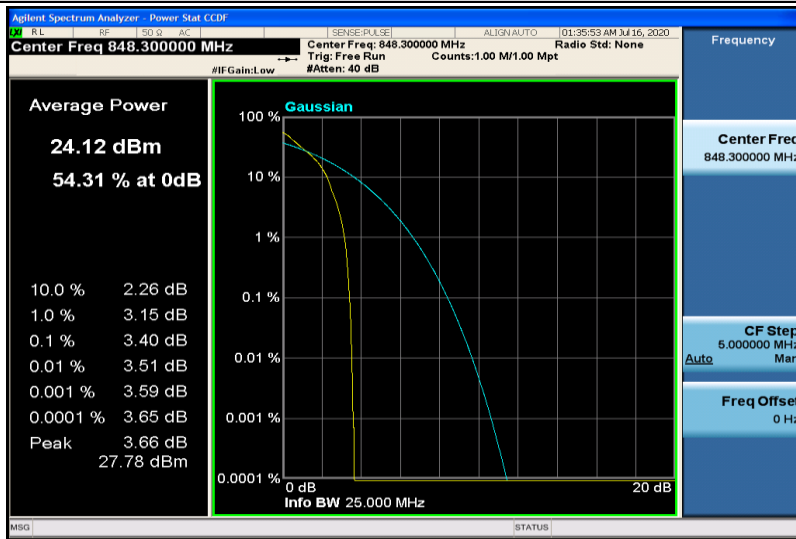

Band4-20MHz-16QAM-20300-100RB#0

Band5-1.4MHz-QPSK-20407-1RB#0

Band5-1.4MHz-QPSK-20407-6RB#0

Band5-1.4MHz-QPSK-20525-1RB#0

Band5-1.4MHz-QPSK-20525-6RB#0

Band5-1.4MHz-QPSK-20643-1RB#0

Band5-1.4MHz-QPSK-20643-6RB#0