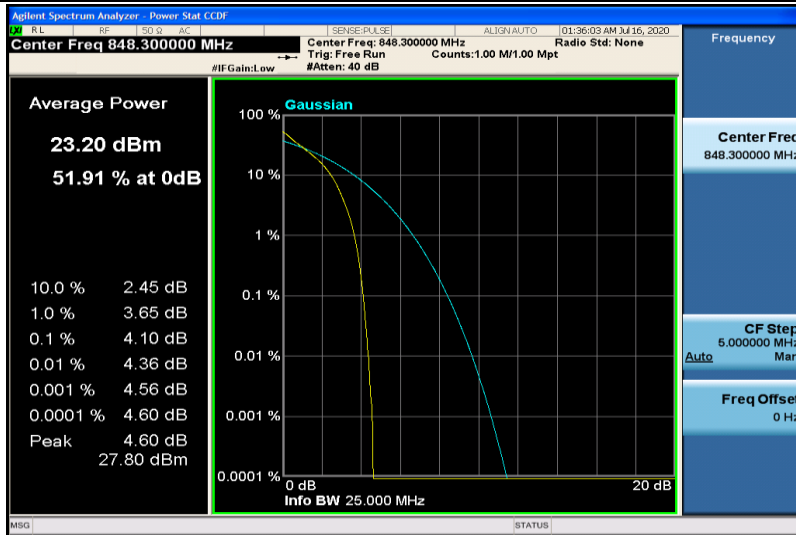

Band4-20MHz-16QAM-20300-100RB#0

Band5-1.4MHz-QPSK-20407-1RB#0

Band5-1.4MHz-QPSK-20407-6RB#0

Band5-1.4MHz-QPSK-20525-1RB#0

Band5-1.4MHz-QPSK-20525-6RB#0

Band5-1.4MHz-QPSK-20643-1RB#0

Band5-1.4MHz-QPSK-20643-6RB#0