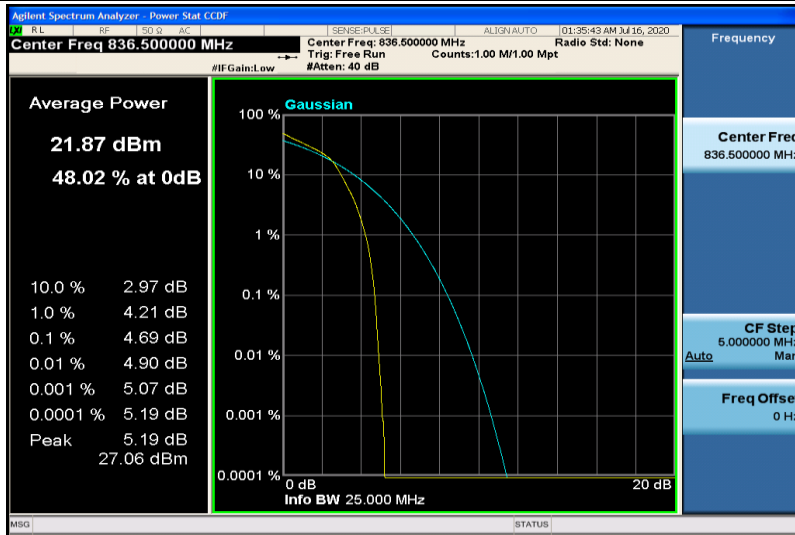

Band5-1.4MHz-16QAM-20525-1RB#0

Band5-1.4MHz-16QAM-20525-6RB#0