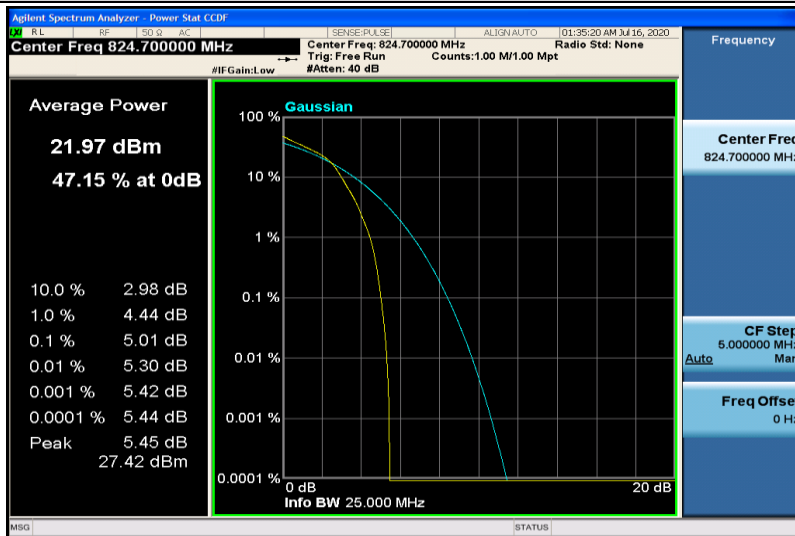

Band5-1.4MHz-16QAM-20407-1RB#0

Band5-1.4MHz-16QAM-20407-6RB#0