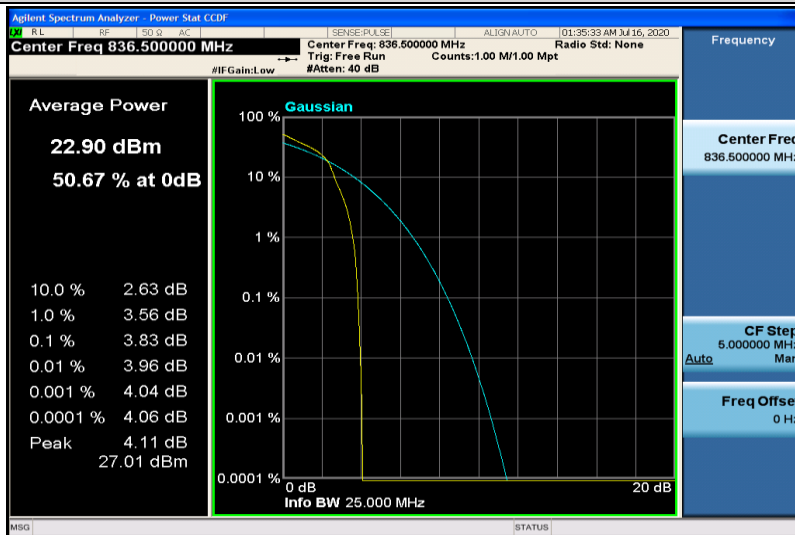

Band5-1.4MHz-16QAM-20407-6RB#0

Band5-1.4MHz-16QAM-20525-1RB#0