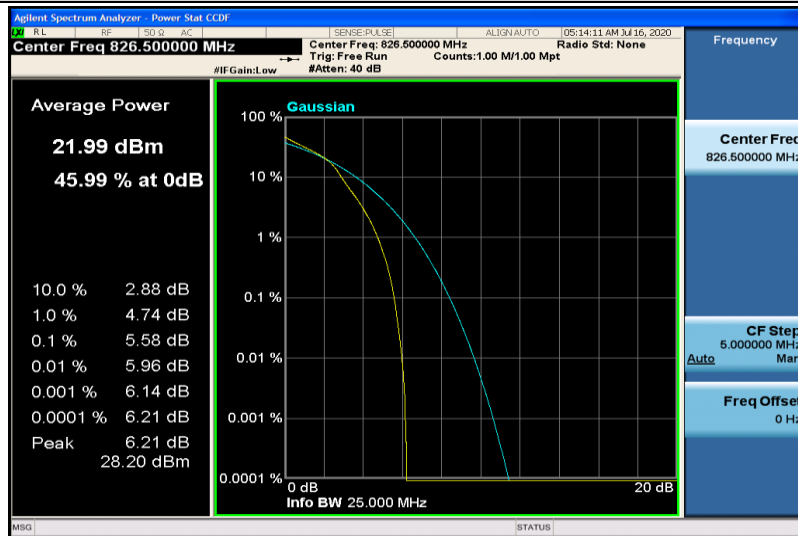

Band5-5MHz-16QAM-20425-1RB#0

Band5-5MHz-16QAM-20425-25RB#0