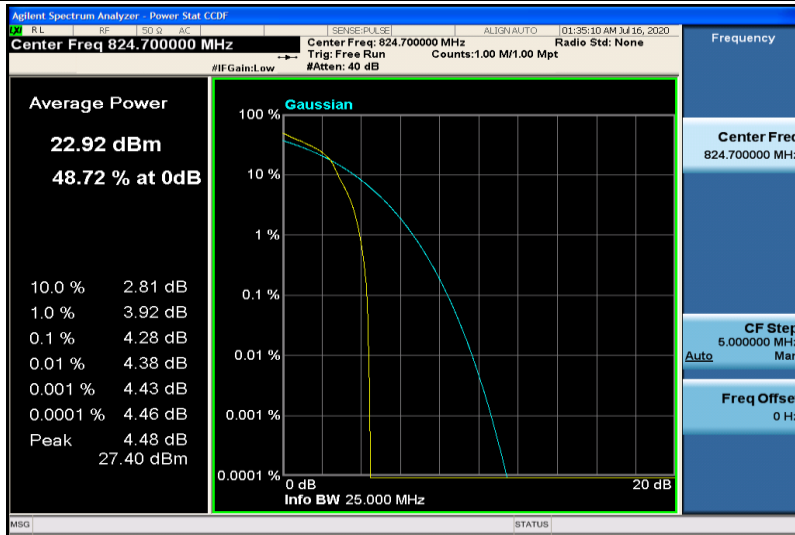

Band4-20MHz-16QAM-20300-100RB#0

Band5-1.4MHz-QPSK-20407-1RB#0

Band5-1.4MHz-QPSK-20407-6RB#0

Band5-1.4MHz-QPSK-20525-1RB#0

Band5-1.4MHz-QPSK-20525-6RB#0

Band5-1.4MHz-QPSK-20643-1RB#0

Band5-1.4MHz-QPSK-20643-6RB#0