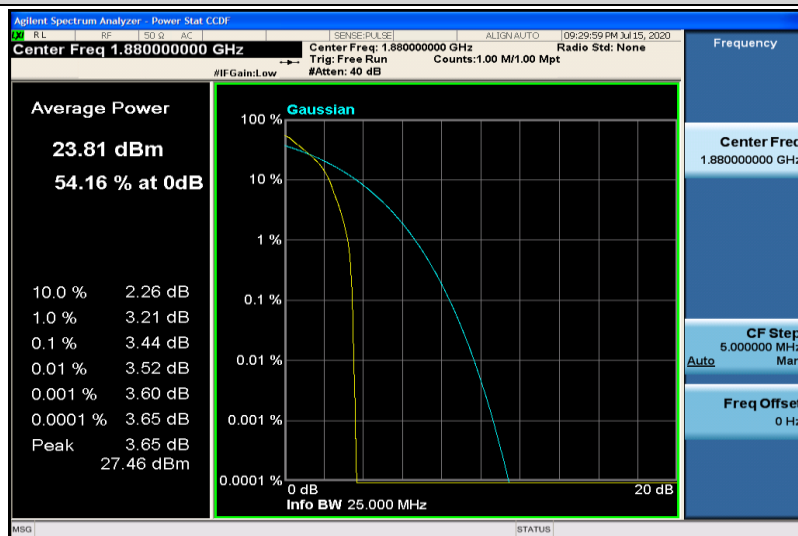

Band2-1.4MHz-QPSK-18900-1RB#0