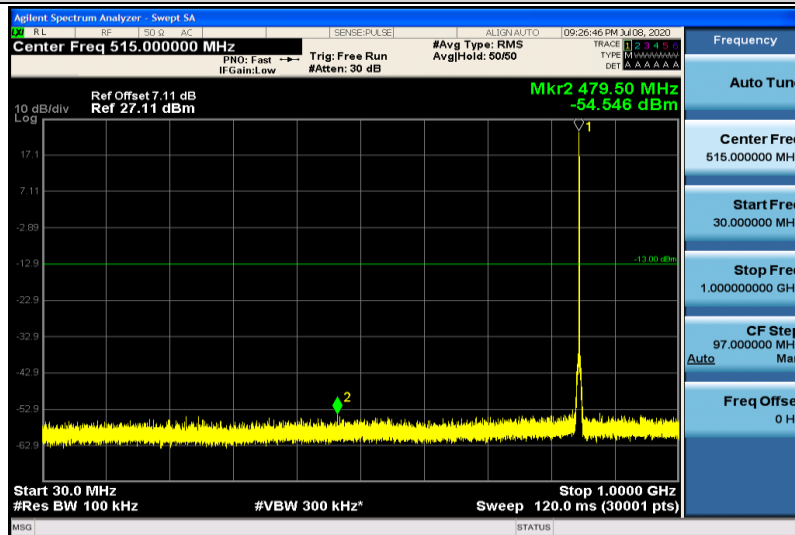

Band26-1.4MHz-16QAM-26915-1RB#0-1000~26000MHz

Band26-1.4MHz-16QAM-27033-1RB#0-30~1000MHz