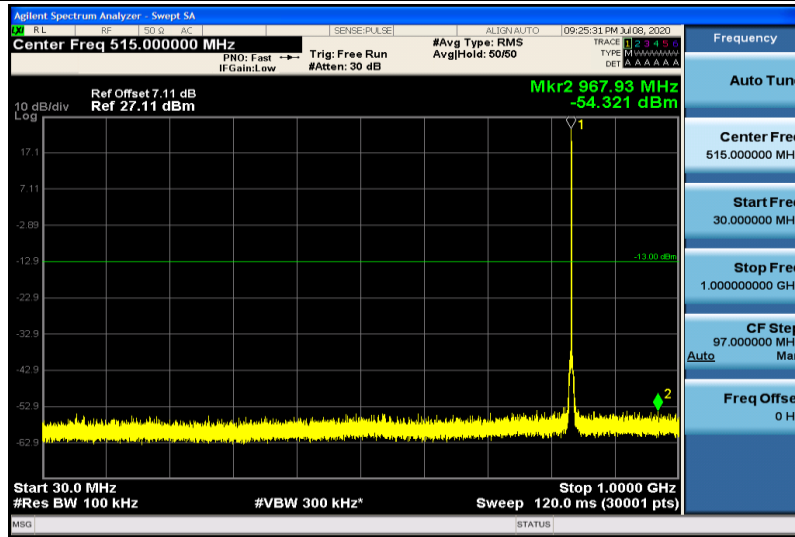

Band26-1.4MHz-16QAM-26797-1RB#0-1000~26000MHz

Band26-1.4MHz-16QAM-26915-1RB#0-30~1000MHz