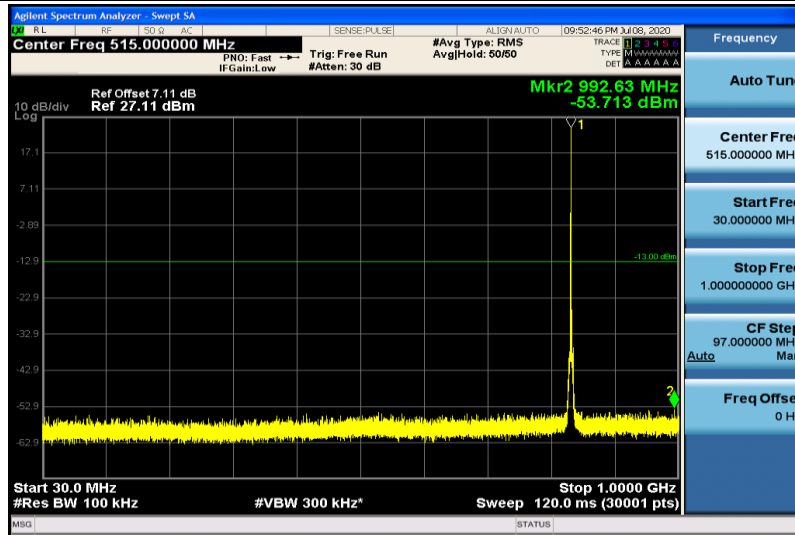

Band26-3MHz-QPSK-26805-1RB#0-1000~26000MHz

Band26-3MHz-QPSK-26915-1RB#0-30~1000MHz