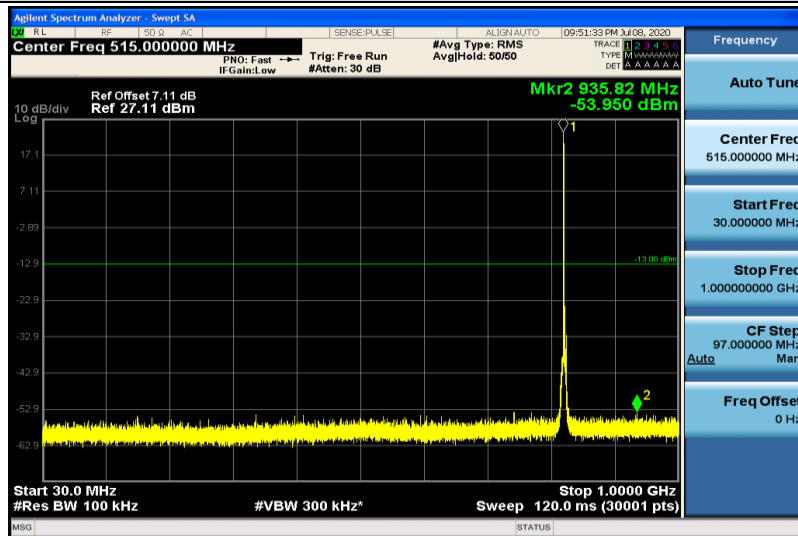

Band26-1.4MHz-16QAM-26797-1RB#0-1000~26000MHz

Band26-1.4MHz-16QAM-26915-1RB#0-30~1000MHz

Band26-1.4MHz-16QAM-26915-1RB#0-1000~26000MHz

Band26-1.4MHz-16QAM-27033-1RB#0-30~1000MHz

Band26-1.4MHz-16QAM-27033-1RB#0-1000~26000MHz