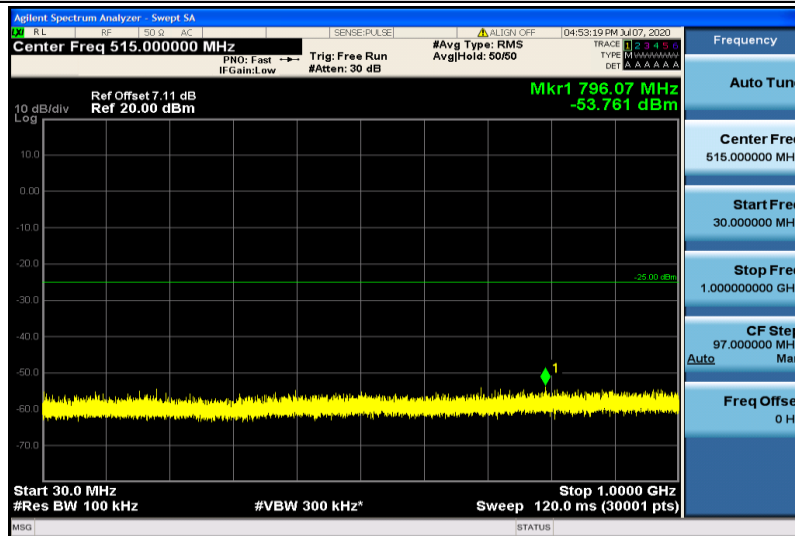

Band7-15MHz-16QAM-21100-1RB#0-1000~26000MHz

Band7-15MHz-16QAM-21375-1RB#0-30~1000MHz