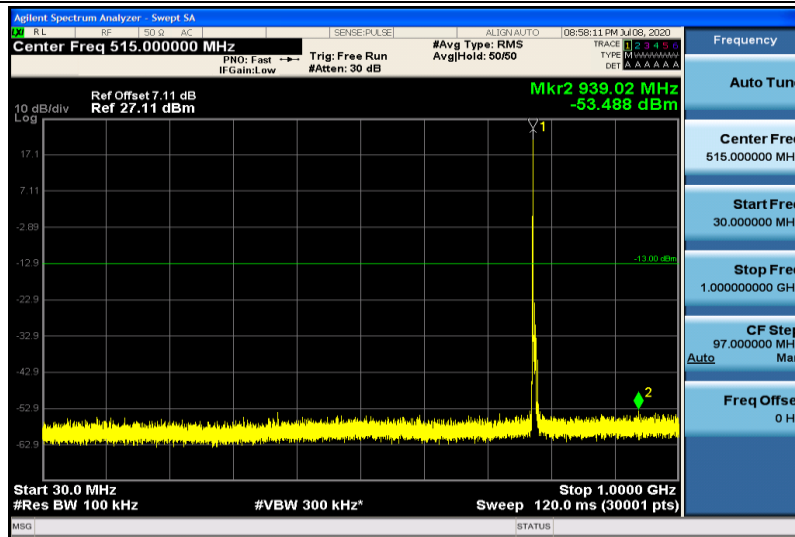

Band12-10MHz-16QAM-23060-1RB#0-1000~26000MHz

Band12-10MHz-16QAM-23095-1RB#0-30~1000MHz

Band12-10MHz-16QAM-23095-1RB#0-1000~26000MHz

Band12-10MHz-16QAM-23130-1RB#0-30~1000MHz

Band12-10MHz-16QAM-23130-1RB#0-1000~26000MHz