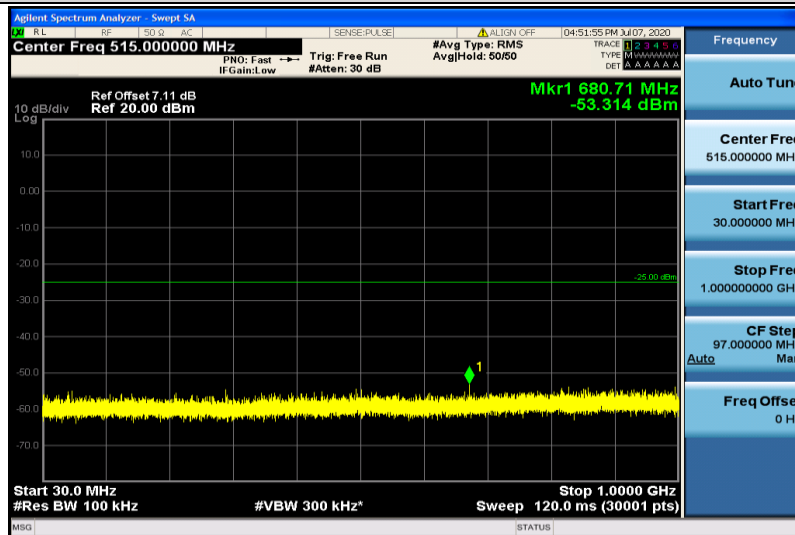

Band7-15MHz-16QAM-20825-1RB#0-1000~26000MHz

Band7-15MHz-16QAM-21100-1RB#0-30~1000MHz