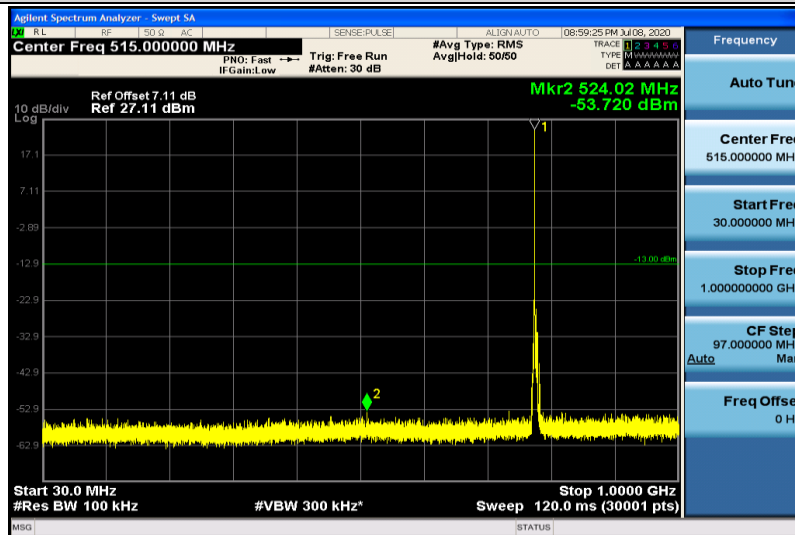

Band13-5MHz-QPSK-23205-1RB#0-1000~26000MHz

Band13-5MHz-QPSK-23230-1RB#0-30~1000MHz