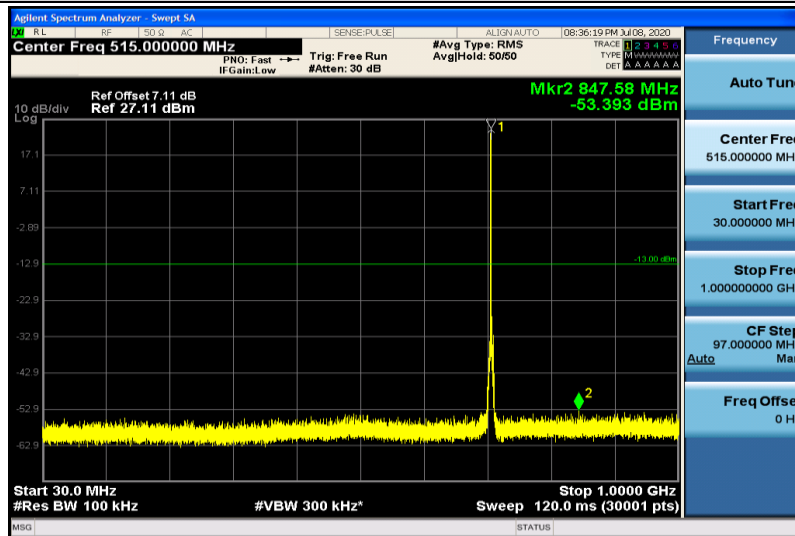

Band12-3MHz-QPSK-23095-1RB#0-1000~26000MHz

Band12-3MHz-QPSK-23165-1RB#0-30~1000MHz