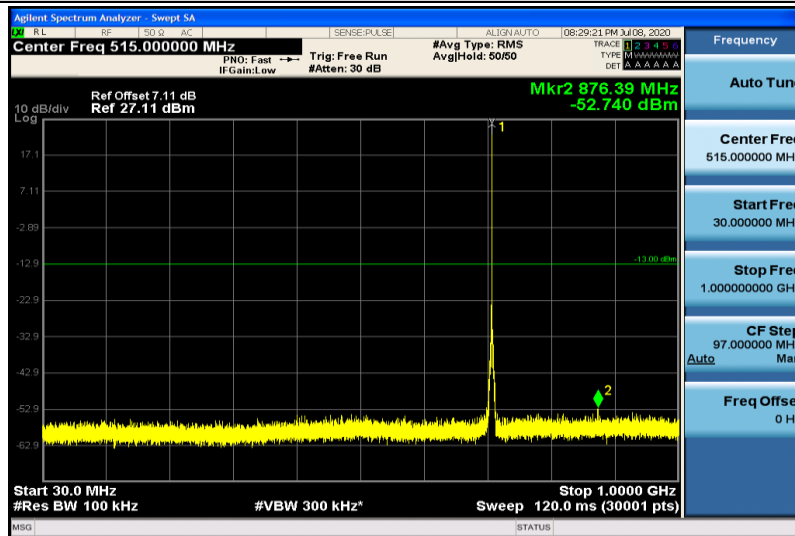

Band12-1.4MHz-16QAM-23095-1RB#0-1000~26000MHz

Band12-1.4MHz-16QAM-23173-1RB#0-30~1000MHz