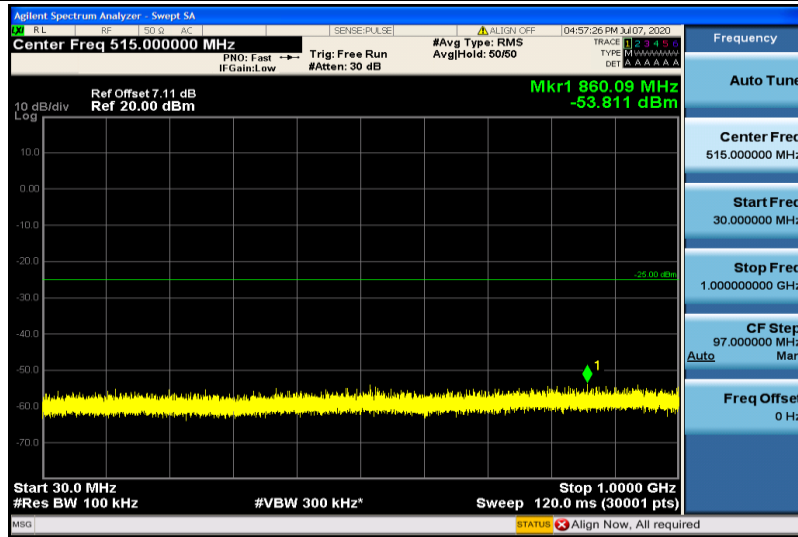

Band7-15MHz-16QAM-20825-1RB#0-1000~26000MHz

Band7-15MHz-16QAM-21100-1RB#0-30~1000MHz

Band7-15MHz-16QAM-21100-1RB#0-1000~26000MHz

Band7-15MHz-16QAM-21375-1RB#0-30~1000MHz

Band7-15MHz-16QAM-21375-1RB#0-1000~26000MHz