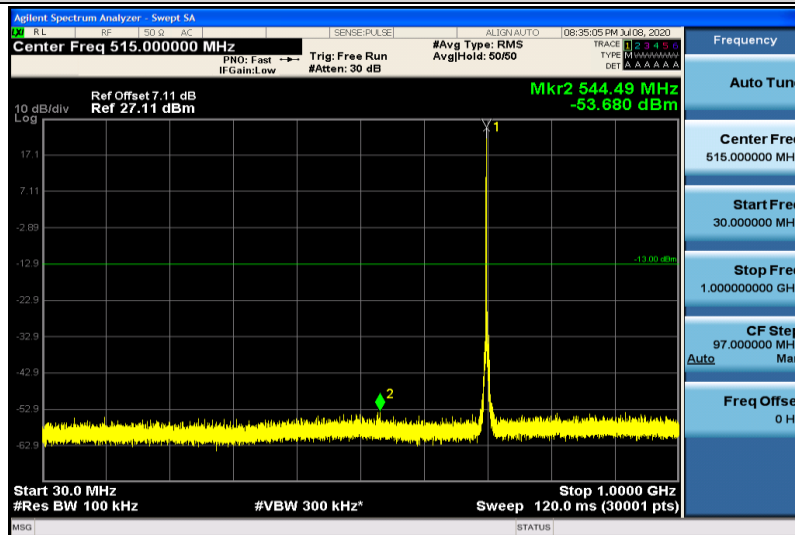

Band12-3MHz-QPSK-23025-1RB#0-1000~26000MHz

Band12-3MHz-QPSK-23095-1RB#0-30~1000MHz