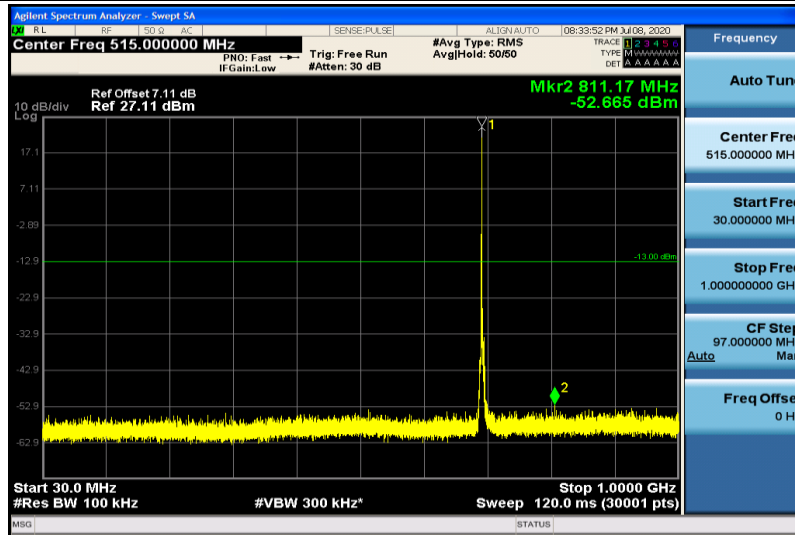

Band12-1.4MHz-16QAM-23095-1RB#0-30~1000MHz

Band12-1.4MHz-16QAM-23095-1RB#0-1000~26000MHz

Band12-1.4MHz-16QAM-23173-1RB#0-30~1000MHz

Band12-1.4MHz-16QAM-23173-1RB#0-1000~26000MHz

Band12-3MHz-QPSK-23025-1RB#0-30~1000MHz