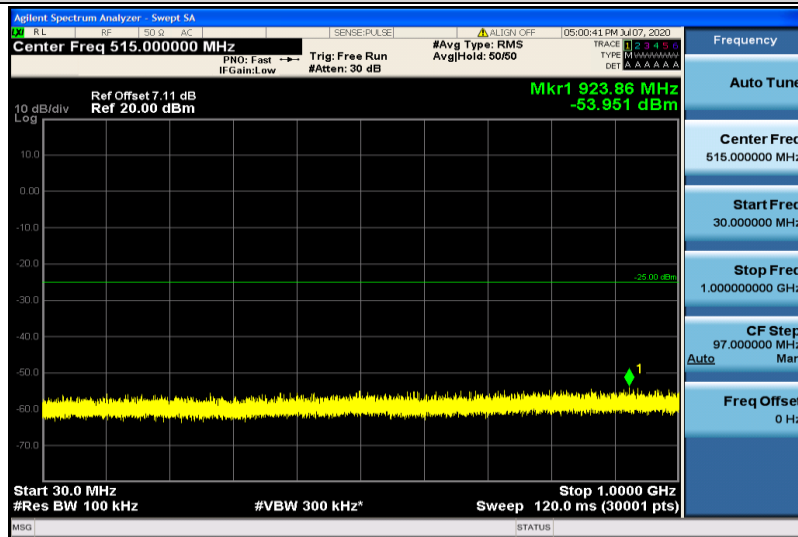

Band7-20MHz-QPSK-20850-1RB#0-1000~26000MHz

Band7-20MHz-QPSK-21100-1RB#0-30~1000MHz