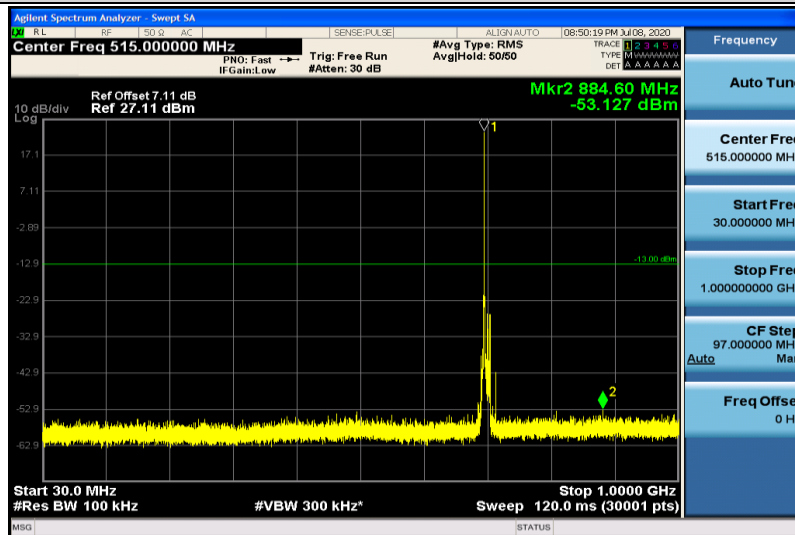

Band12-10MHz-16QAM-23060-1RB#0-1000~26000MHz

Band12-10MHz-16QAM-23095-1RB#0-30~1000MHz