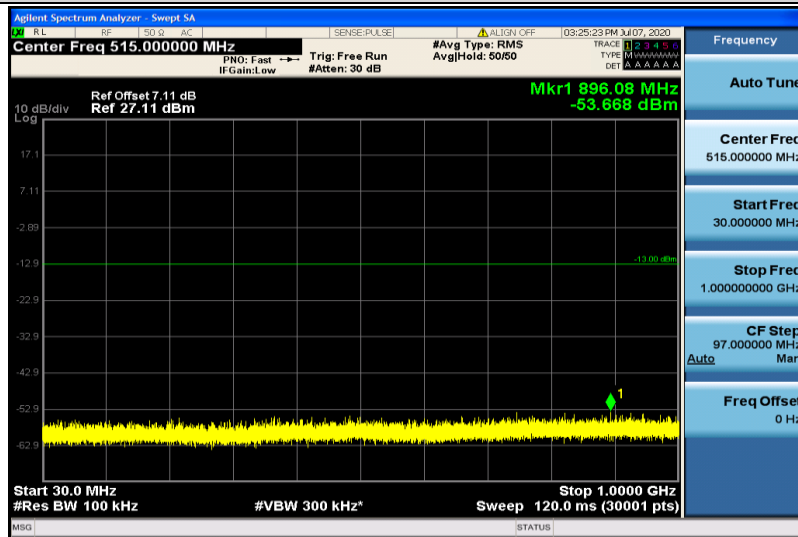

Band4-15MHz-QPSK-20175-1RB#0-1000~26000MHz

Band4-15MHz-QPSK-20325-1RB#0-30~1000MHz

Band4-15MHz-QPSK-20325-1RB#0-1000~26000MHz

Band4-15MHz-16QAM-20025-1RB#0-30~1000MHz

Band4-15MHz-16QAM-20025-1RB#0-1000~26000MHz