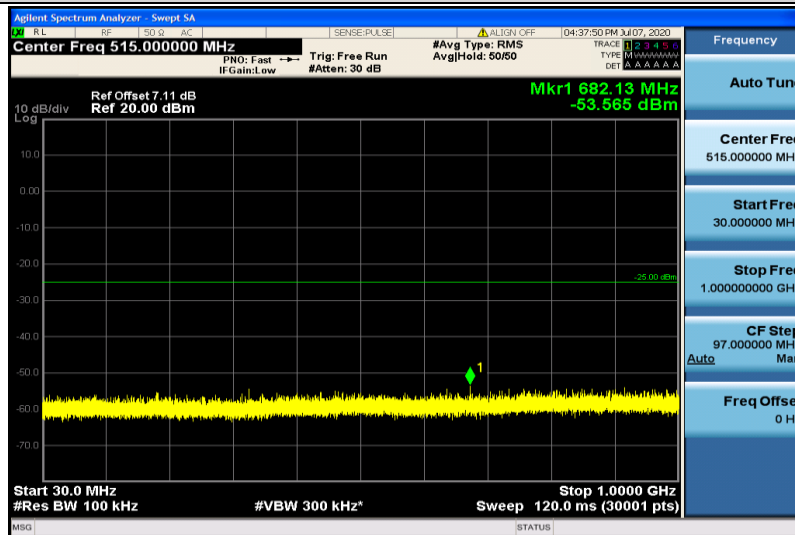

Band7-5MHz-QPSK-21425-1RB#0-30~100MHz

Band7-5MHz-QPSK-21425-1RB#0-1000~26000MHz

Band7-5MHz-16QAM-20775-1RB#0-30~1000MHz

Band7-5MHz-16QAM-20775-1RB#0-1000~26000MHz

Band7-5MHz-16QAM-21100-1RB#0-30~1000MHz

Band7-5MHz-16QAM-21100-1RB#0-1000~26000MHz