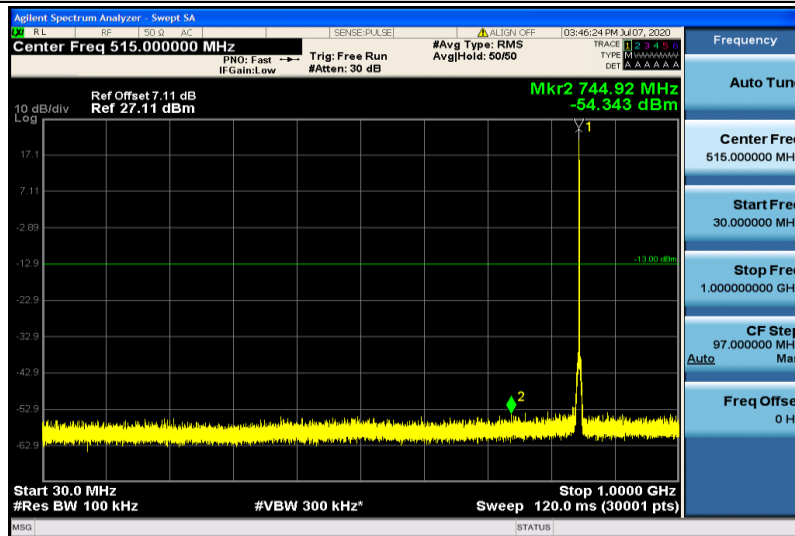

Band5-1.4MHz-16QAM-20525-1RB#0-1000~26000MHz

Band5-1.4MHz-16QAM-20643-1RB#0-30~1000MHz