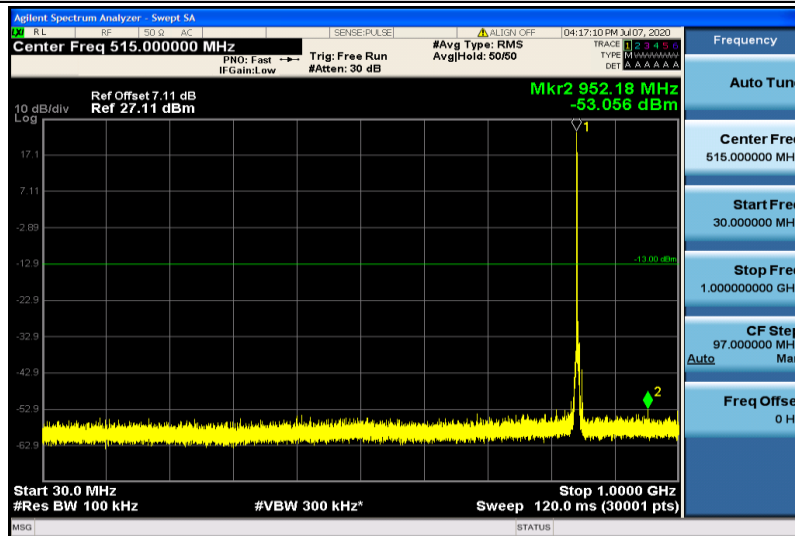

Band5-5MHz-16QAM-20525-1RB#0-1000~26000MHz

Band5-5MHz-16QAM-20625-1RB#0-30~1000MHz