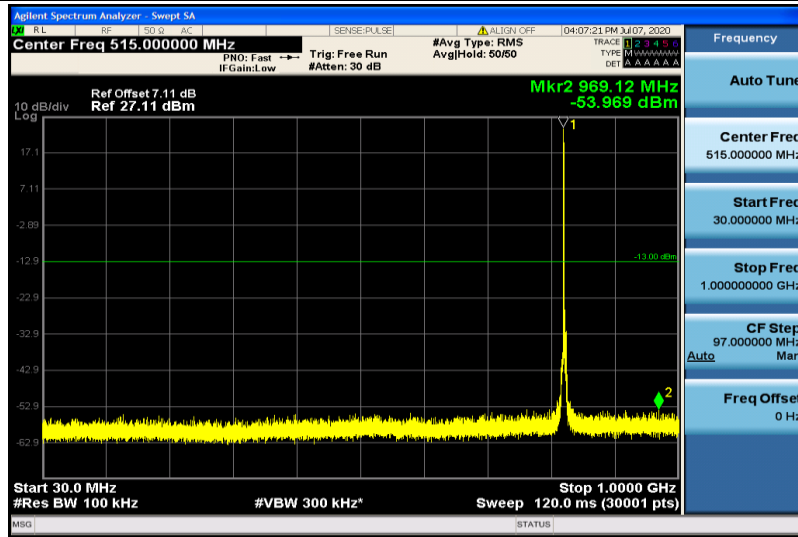

Band5-1.4MHz-16QAM-20643-1RB#0-1000~26000MHz

Band5-3MHz-QPSK-20415-1RB#0-30~1000MHz