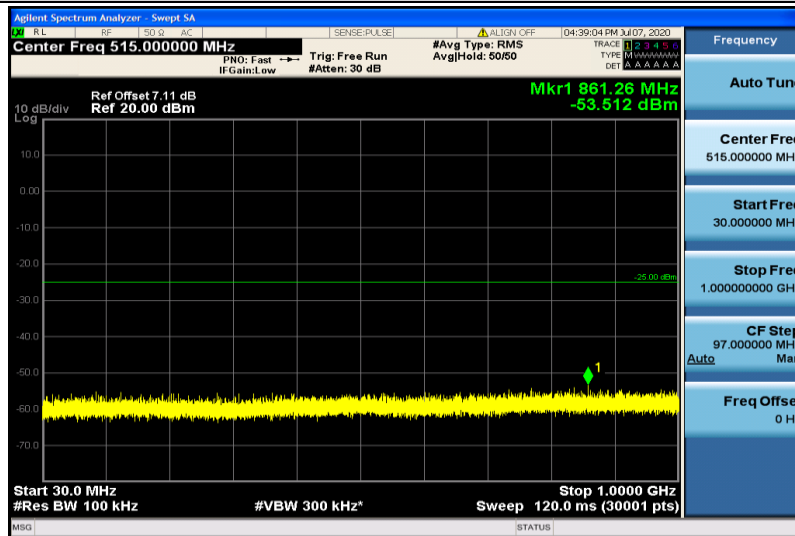

Band7-5MHz-QPSK-21425-1RB#0-30~100MHz

Band7-5MHz-QPSK-21425-1RB#0-1000~26000MHz

Band7-5MHz-16QAM-20775-1RB#0-30~1000MHz

Band7-5MHz-16QAM-20775-1RB#0-1000~26000MHz

Band7-5MHz-16QAM-21100-1RB#0-30~1000MHz

Band7-5MHz-16QAM-21100-1RB#0-1000~26000MHz