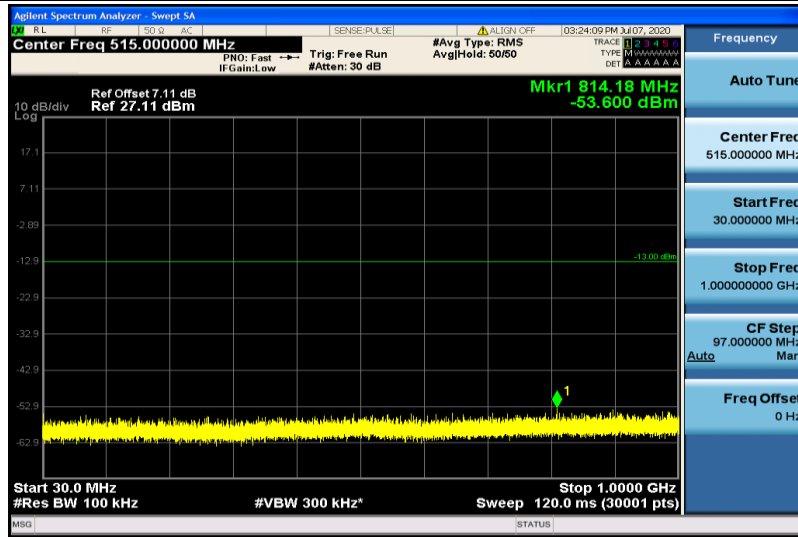

Band4-15MHz-QPSK-20175-1RB#0-1000~26000MHz

Band4-15MHz-QPSK-20325-1RB#0-30~1000MHz

Band4-15MHz-QPSK-20325-1RB#0-1000~26000MHz

Band4-15MHz-16QAM-20025-1RB#0-30~1000MHz

Band4-15MHz-16QAM-20025-1RB#0-1000~26000MHz