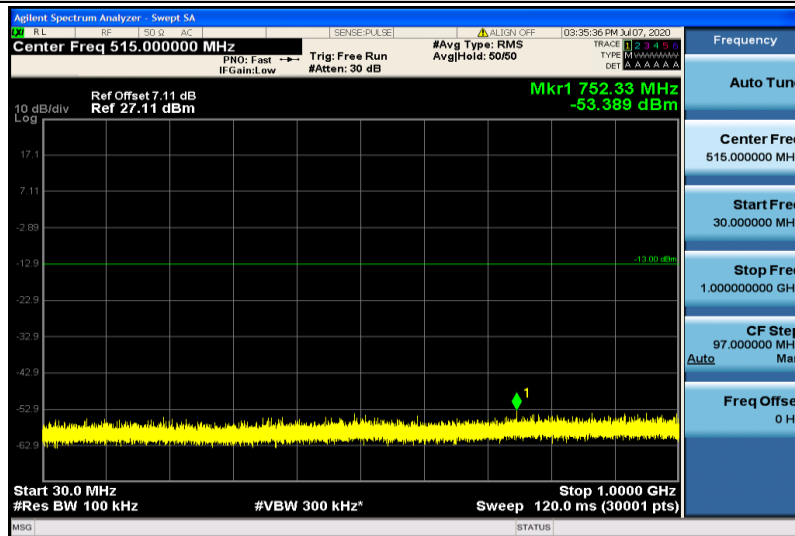

Band4-20MHz-QPSK-20175-1RB#0-1000~26000MHz

Band4-20MHz-QPSK-20300-1RB#0-30~1000MHz