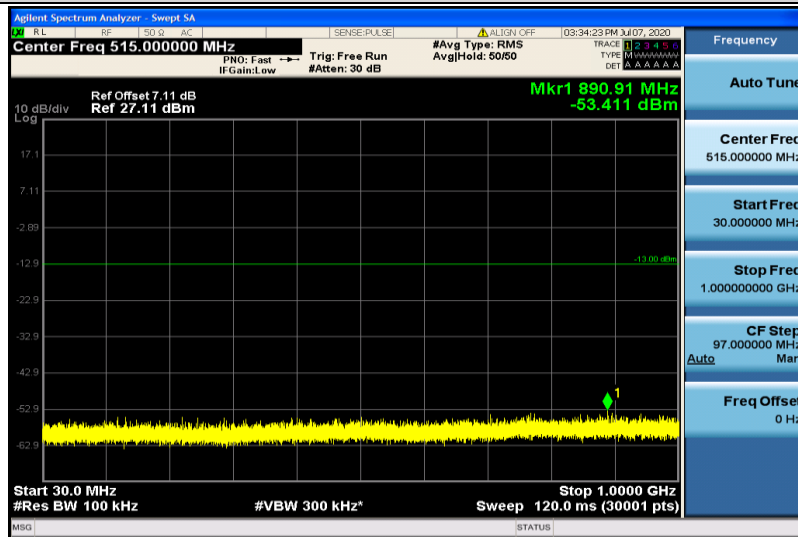

Band4-20MHz-QPSK-20050-1RB#0-1000~26000MHz

Band4-20MHz-QPSK-20175-1RB#0-30~1000MHz