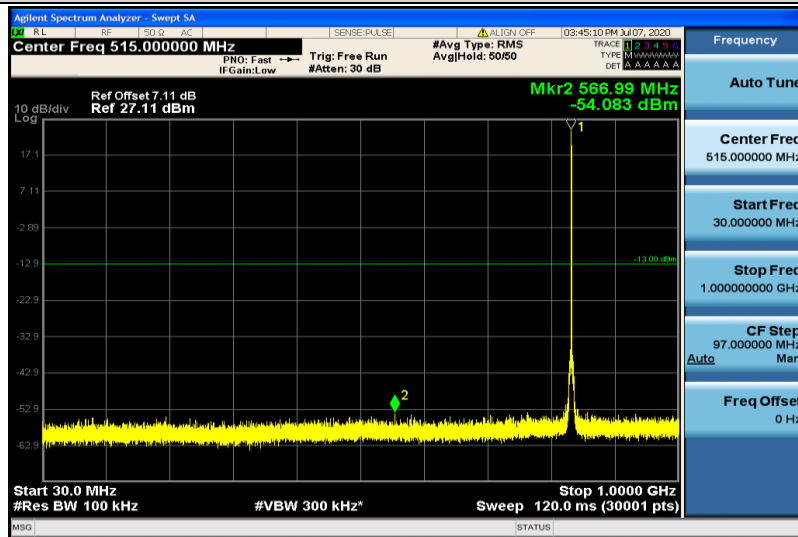

Band5-1.4MHz-QPSK-20643-1RB#0-30~1000MHz

Band5-1.4MHz-QPSK-20643-1RB#0-1000~26000MHz

Band5-1.4MHz-16QAM-20407-1RB#0-30~1000MHz

Band5-1.4MHz-16QAM-20407-1RB#0-1000~26000MHz

Band5-1.4MHz-16QAM-20525-1RB#0-30~1000MHz