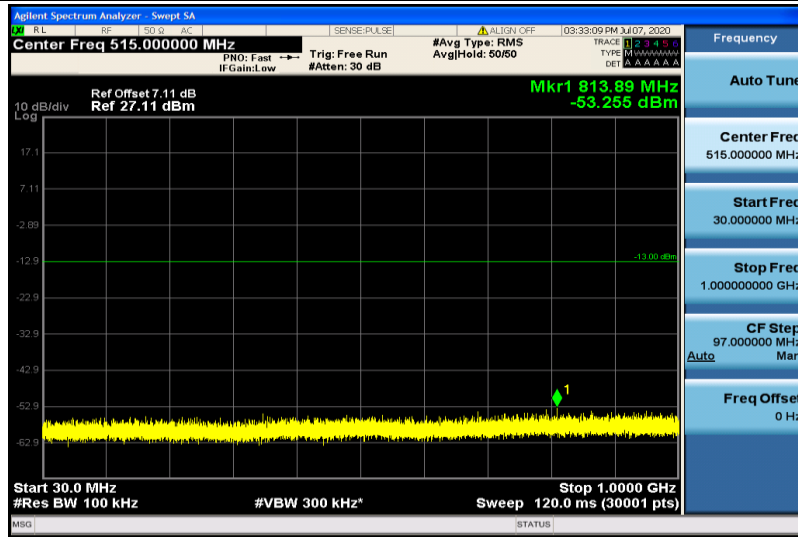

Band4-15MHz-16QAM-20175-1RB#0-30~1000MHz

Band4-15MHz-16QAM-20175-1RB#0-1000~26000MHz

Band4-15MHz-16QAM-20325-1RB#0-30~1000MHz

Band4-15MHz-16QAM-20325-1RB#0-1000~26000MHz

Band4-20MHz-QPSK-20050-1RB#0-30~1000MHz