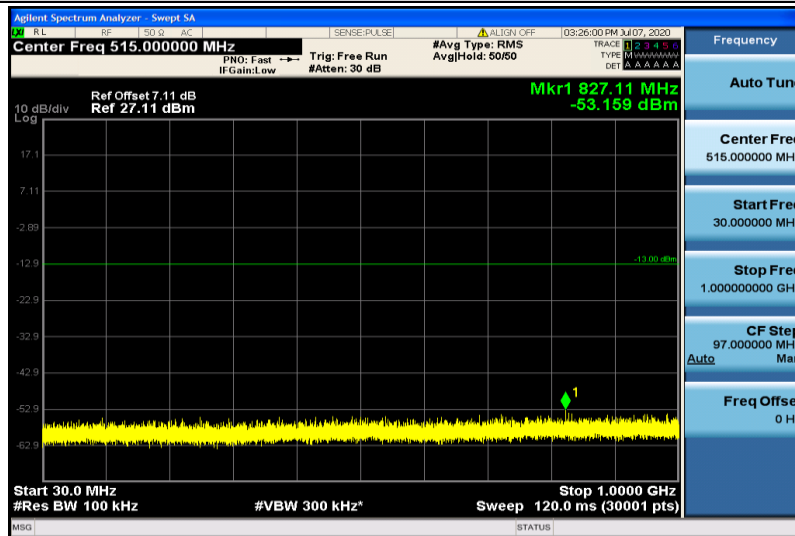

Band4-15MHz-QPSK-20175-1RB#0-1000~26000MHz

Band4-15MHz-QPSK-20325-1RB#0-30~1000MHz

Band4-15MHz-QPSK-20325-1RB#0-1000~26000MHz

Band4-15MHz-16QAM-20025-1RB#0-30~1000MHz

Band4-15MHz-16QAM-20025-1RB#0-1000~26000MHz