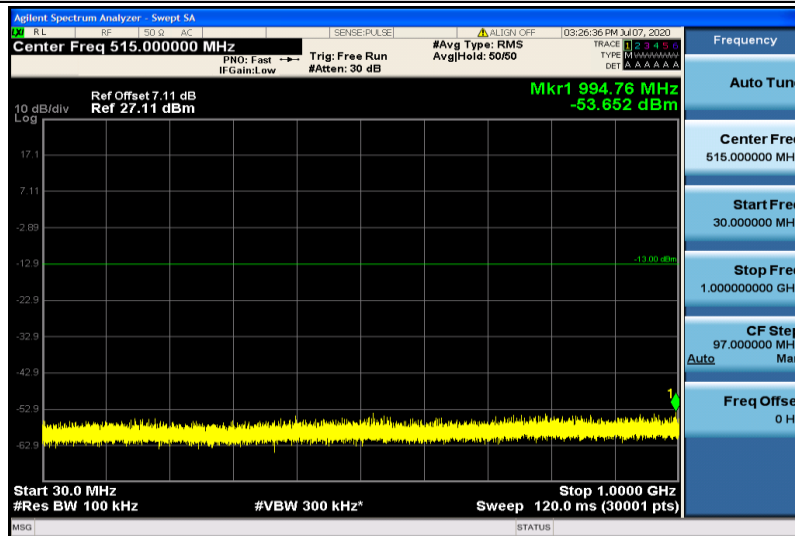

Band4-15MHz-16QAM-20175-1RB#0-1000~26000MHz

Band4-15MHz-16QAM-20325-1RB#0-30~1000MHz