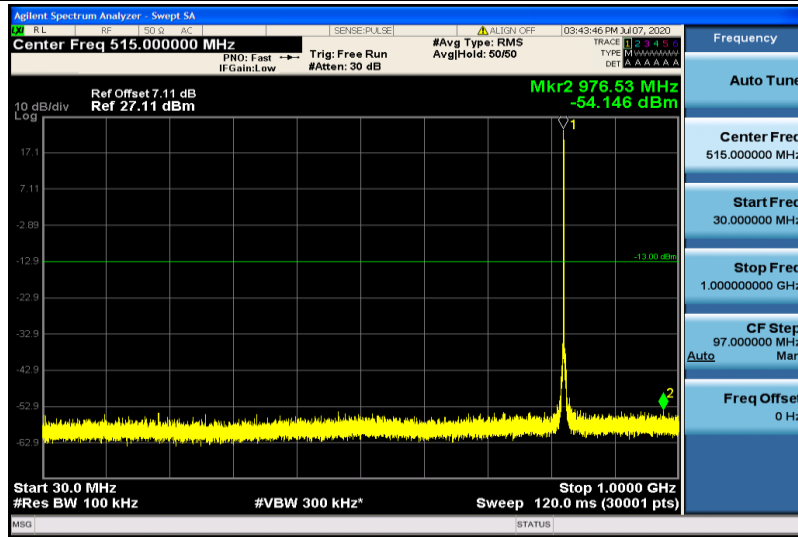

Band5-1.4MHz-QPSK-20643-1RB#0-1000~26000MHz

Band5-1.4MHz-16QAM-20407-1RB#0-30~1000MHz