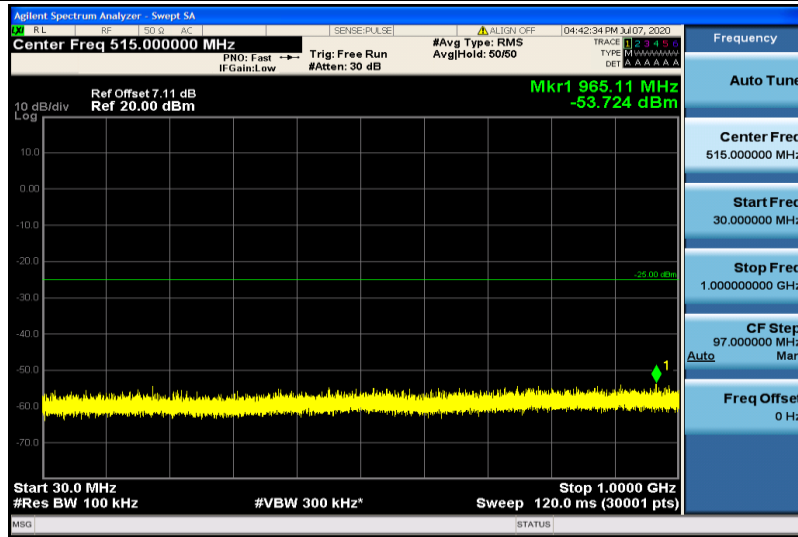

Band7-5MHz-16QAM-21425-1RB#0-1000~26000MHz

Band7-10MHz-QPSK-20800-1RB#0-30~1000MHz