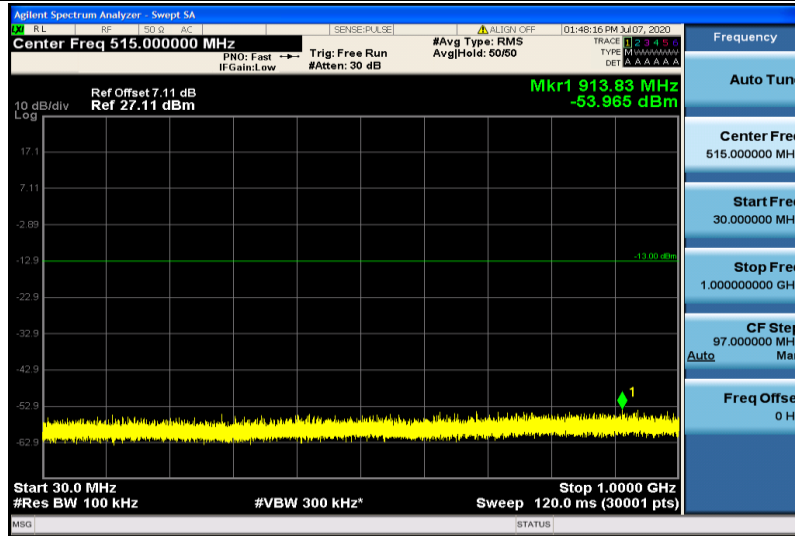

Test Graphs

Band2-1.4MHz-QPSK-18607-1RB#0-30~1000MHz