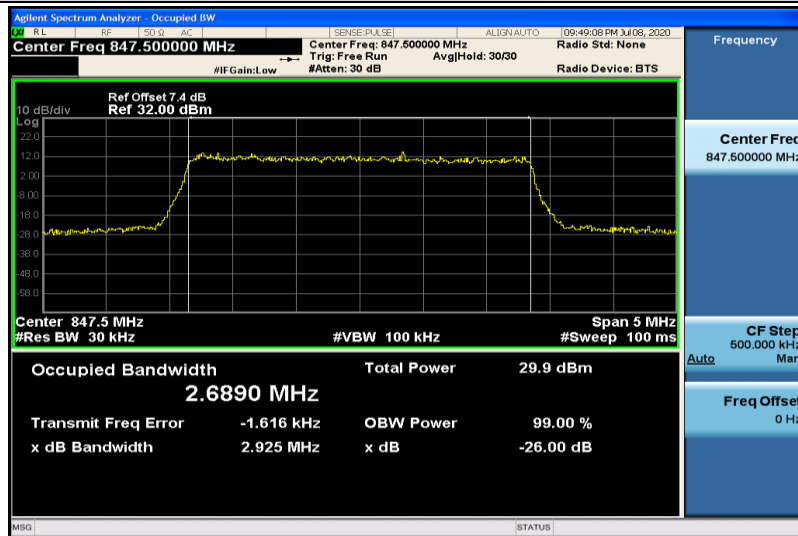

Band26-3MHz-QPSK-27025-15RB#0-2.6890