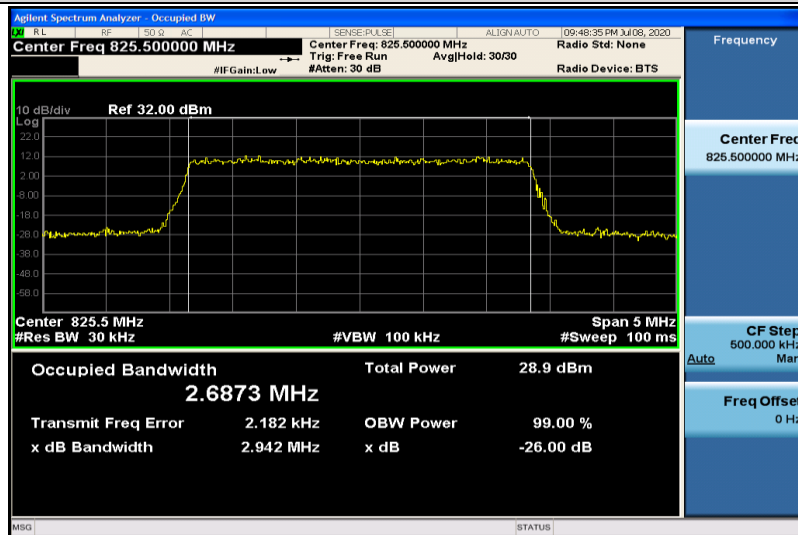

Band26-3MHz-16QAM-26805-15RB#0-2.6873