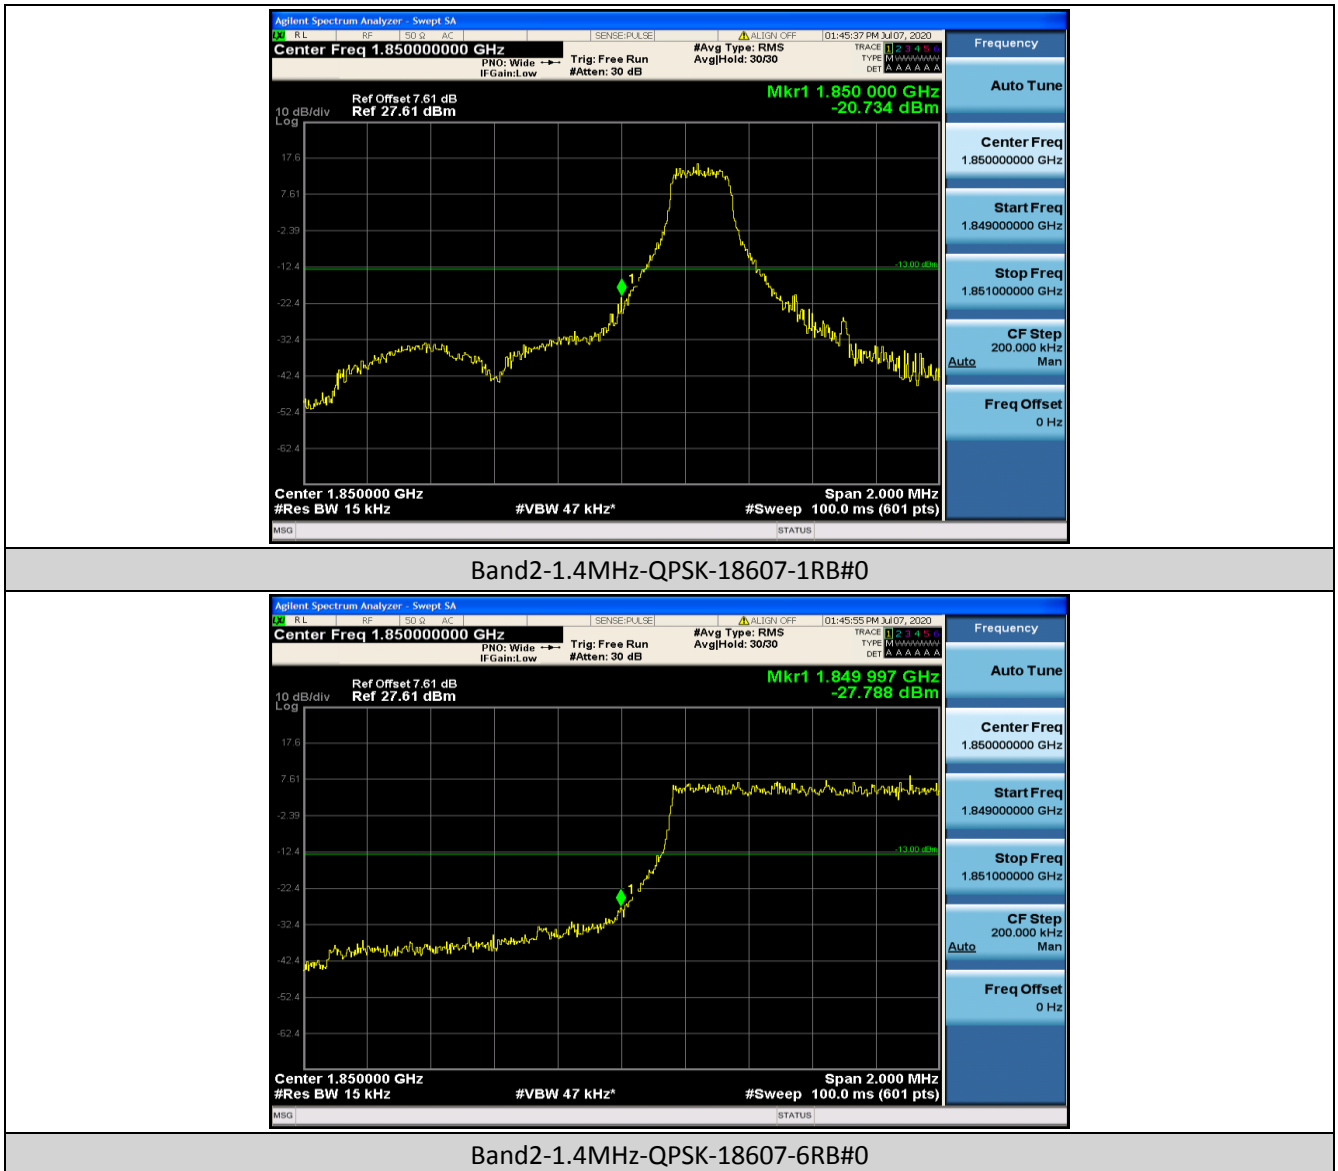

Band26	15MHz	QPSK	26915	75RB#0	-28.28	PASS
Band26	15MHz	QPSK	26965	1RB#74	-24.90	PASS
Band26	15MHz	QPSK	26965	75RB#0	-30.20	PASS
Band26	15MHz	16QAM	26865	1RB#0	-25.40	PASS
Band26	15MHz	16QAM	26865	75RB#0	-31.99	PASS
Band26	15MHz	16QAM	26915	1RB#74	-26.08	PASS
Band26	15MHz	16QAM	26915	75RB#0	-29.95	PASS
Band26	15MHz	16QAM	26965	1RB#74	-25.06	PASS
Band26	15MHz	16QAM	26965	75RB#0	-32.39	PASS

Test Graphs