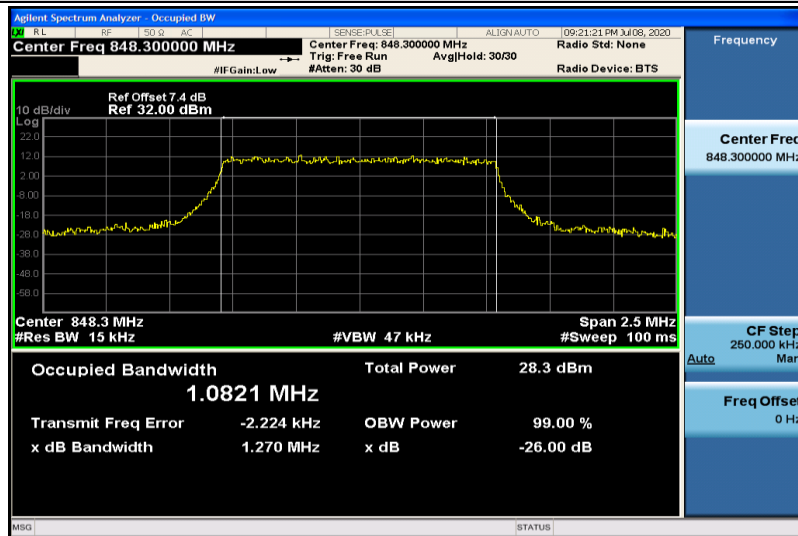

Band26-1.4MHz-QPSK-26915-6RB#0-1.0832

Band26-1.4MHz-QPSK-27033-6RB#0-1.0765

Band26-1.4MHz-16QAM-26797-6RB#0-1.0811

Band26-1.4MHz-16QAM-26915-6RB#0-1.0812

Band26-1.4MHz-16QAM-27033-6RB#0-1.0821

Band26-3MHz-QPSK-26805-15RB#0-2.6884