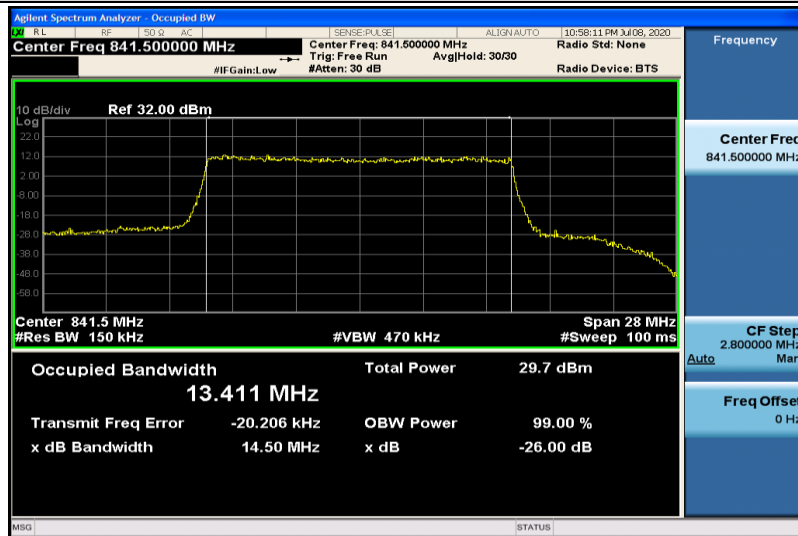

Band26-15MHz-QPSK-26915-75RB#0-13.386

Band26-15MHz-QPSK-26965-75RB#0-13.406

Band26-15MHz-16QAM-26865-75RB#0-13.381

Band26-15MHz-16QAM-26915-75RB#0-13.377

Band26-15MHz-16QAM-26965-75RB#0-13.411

8.4 Appendix D: Band Edge