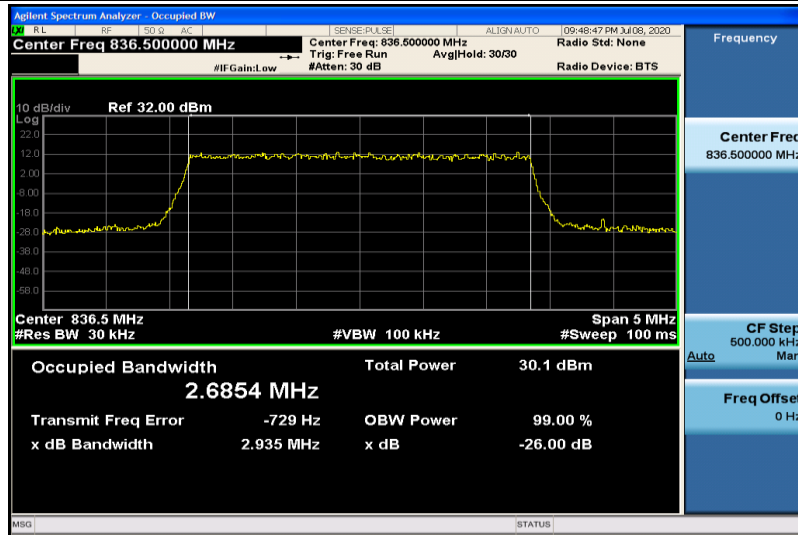

Band26-1.4MHz-QPSK-26915-6RB#0-1.0832

Band26-1.4MHz-QPSK-27033-6RB#0-1.0765

Band26-1.4MHz-16QAM-26797-6RB#0-1.0811

Band26-1.4MHz-16QAM-26915-6RB#0-1.0812

Band26-1.4MHz-16QAM-27033-6RB#0-1.0821

Band26-3MHz-QPSK-26805-15RB#0-2.6884