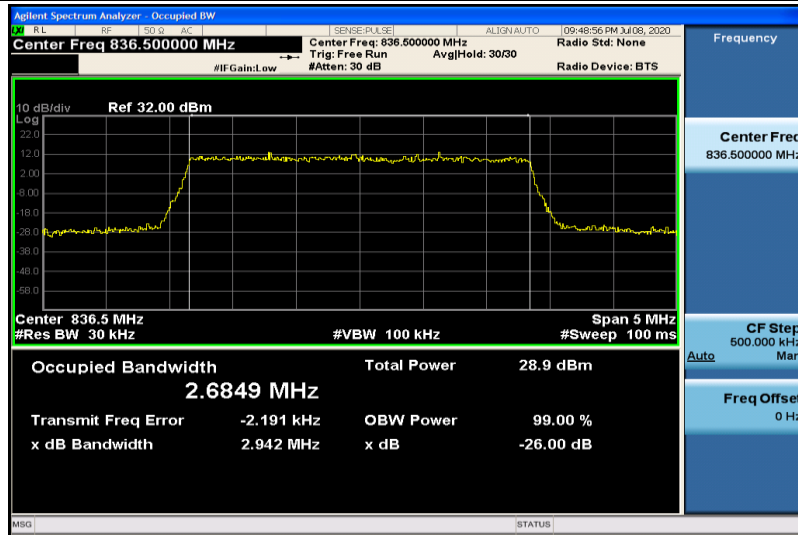

Band26-3MHz-16QAM-26915-15RB#0-2.6849