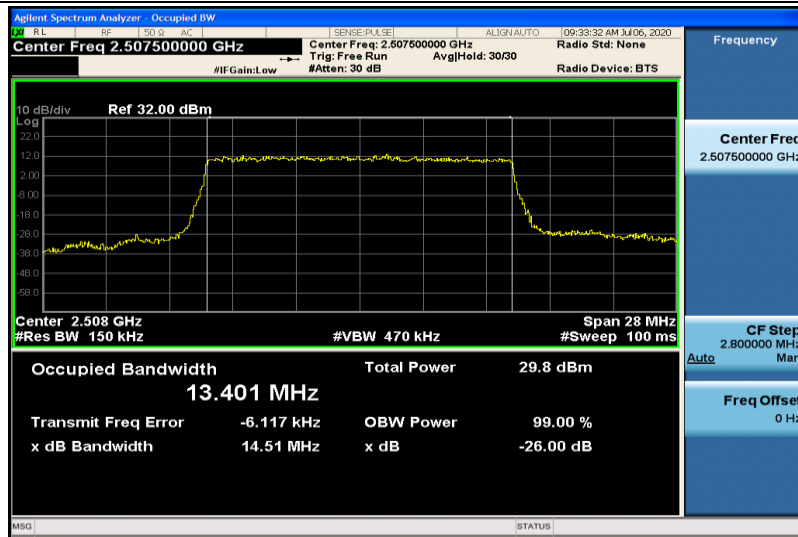

Band7-15MHz-QPSK-21375-75RB#0-13.453

Band7-15MHz-16QAM-20825-75RB#0-13.401