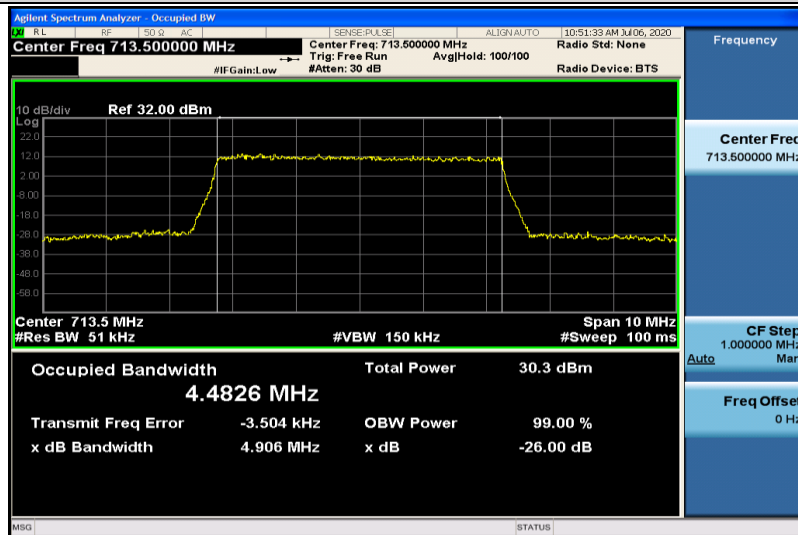

Band12-5MHz-QPSK-23035-25RB#0-4.4874

Band12-5MHz-QPSK-23095-25RB#0-4.4803

Band12-5MHz-QPSK-23155-25RB#0-4.4854

Band12-5MHz-16QAM-23035-25RB#0-4.4740

Band12-5MHz-16QAM-23095-25RB#0-4.4910

Band12-5MHz-16QAM-23155-25RB#0-4.4826