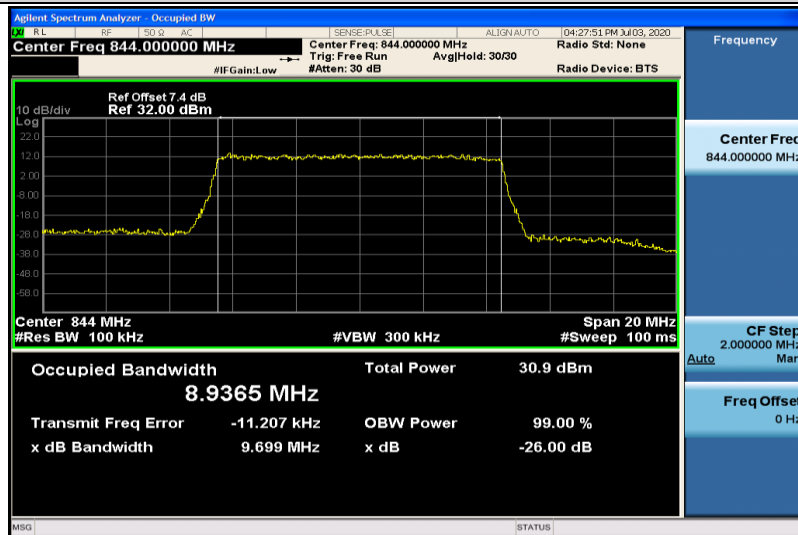

Band5-10MHz-QPSK-20525-50RB#0-8.9310

Band5-10MHz-QPSK-20600-50RB#0-8.9365