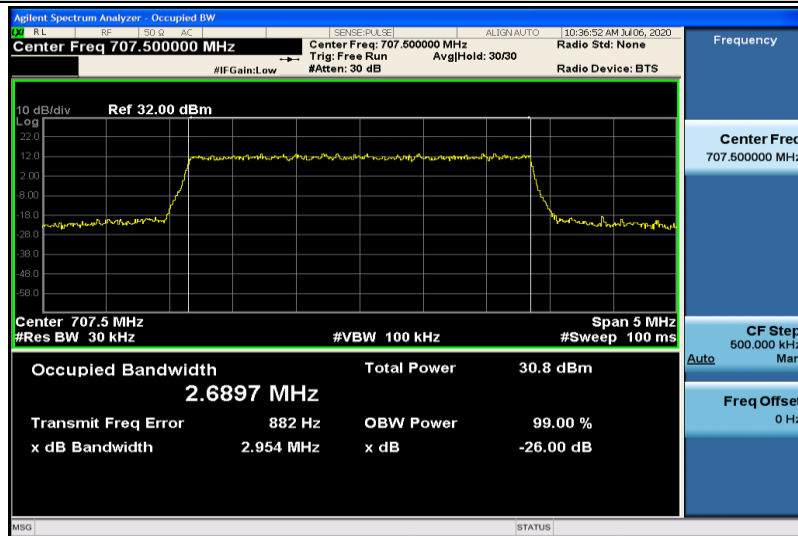

Band12-3MHz-QPSK-23025-15RB#0-2.6830

Band12-3MHz-QPSK-23095-15RB#0-2.6897