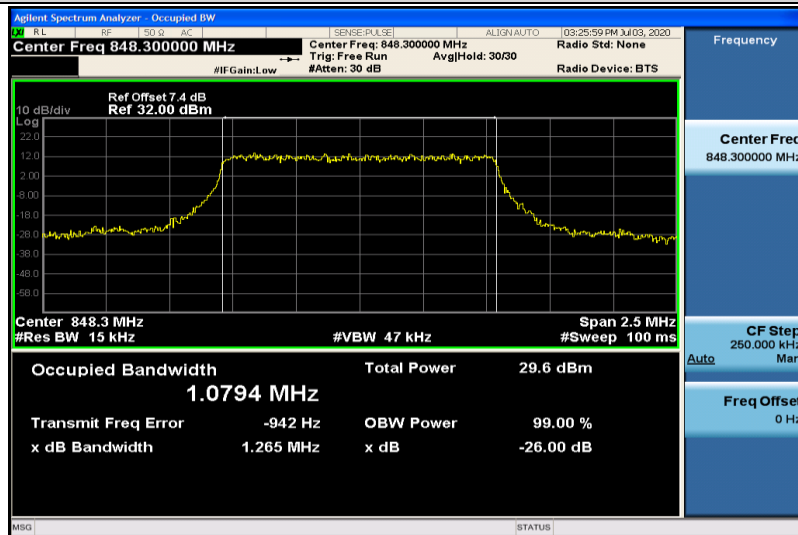

Band5-1.4MHz-QPSK-20525-6RB#0-1.0804

Band5-1.4MHz-QPSK-20643-6RB#0-1.0794