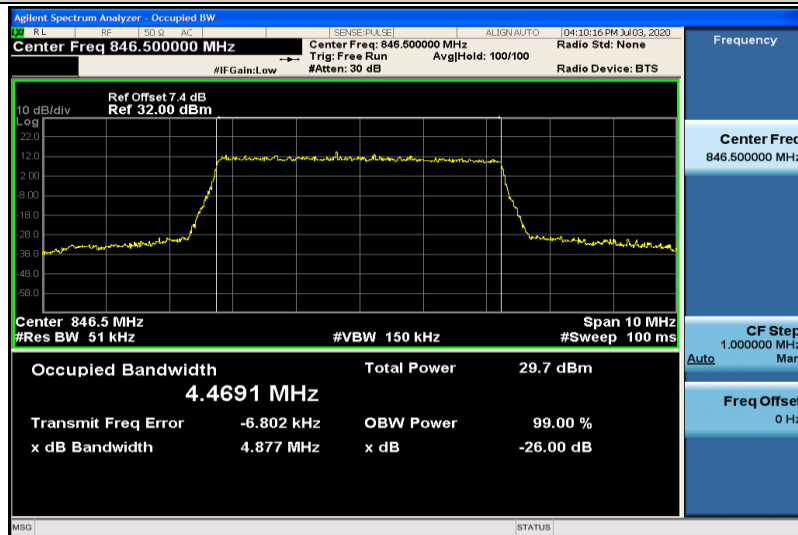

Band5-5MHz-QPSK-20425-25RB#0-4.4897

Band5-5MHz-QPSK-20525-25RB#0-4.4750

Band5-5MHz-QPSK-20625-25RB#0-4.4838

Band5-5MHz-16QAM-20425-25RB#0-4.4772

Band5-5MHz-16QAM-20525-25RB#0-4.4800

Band5-5MHz-16QAM-20625-25RB#0-4.4691