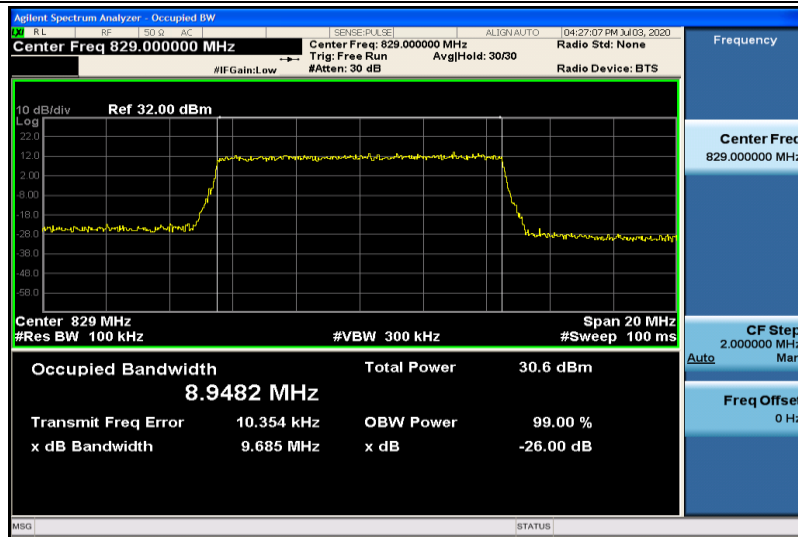

Band5-5MHz-QPSK-20425-25RB#0-4.4897

Band5-5MHz-QPSK-20525-25RB#0-4.4750

Band5-5MHz-QPSK-20625-25RB#0-4.4838

Band5-5MHz-16QAM-20425-25RB#0-4.4772

Band5-5MHz-16QAM-20525-25RB#0-4.4800

Band5-5MHz-16QAM-20625-25RB#0-4.4691