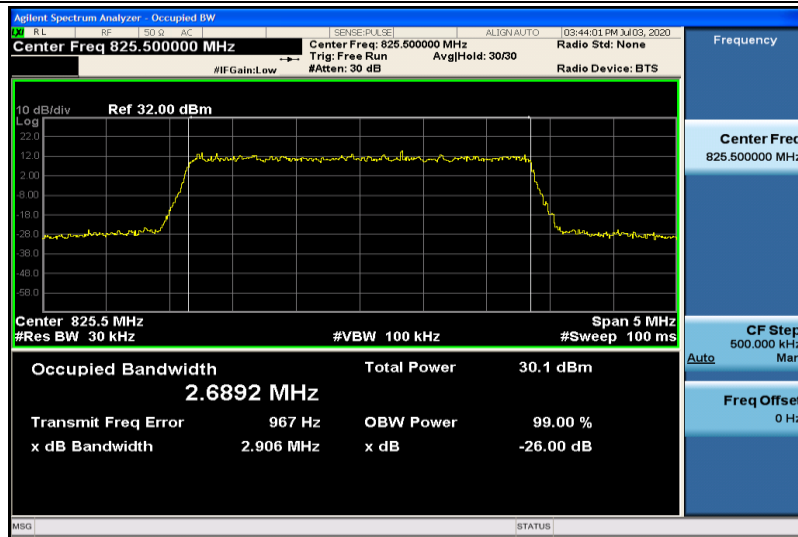

Band5-1.4MHz-QPSK-20407-6RB#0-1.0801

Band5-1.4MHz-QPSK-20525-6RB#0-1.0804

Band5-1.4MHz-QPSK-20643-6RB#0-1.0794

Band5-1.4MHz-16QAM-20407-6RB#0-1.0849

Band5-1.4MHz-16QAM-20525-6RB#0-1.0804

Band5-1.4MHz-16QAM-20643-6RB#0-1.0810