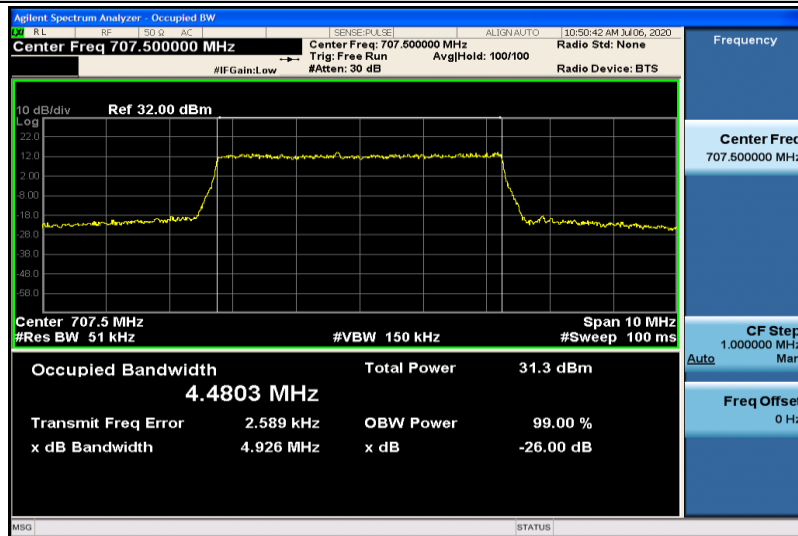

Band12-5MHz-QPSK-23035-25RB#0-4.4874

Band12-5MHz-QPSK-23095-25RB#0-4.4803