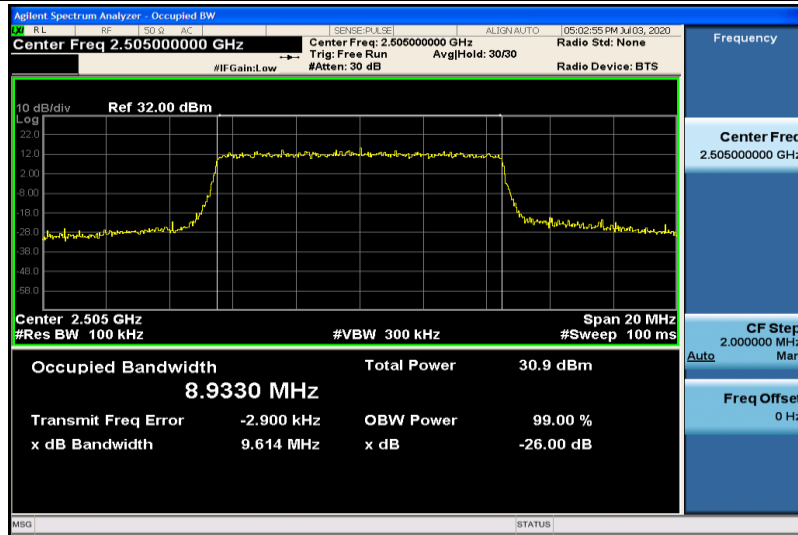

Band7-5MHz-QPSK-20775-25RB#0-4.4841

Band7-5MHz-QPSK-21100-25RB#0-4.4744

Band7-5MHz-QPSK-21425-25RB#0-4.4878

Band7-5MHz-16QAM-20775-25RB#0-4.4750

Band7-5MHz-16QAM-21100-25RB#0-4.4855

Band7-5MHz-16QAM-21425-25RB#0-4.4886