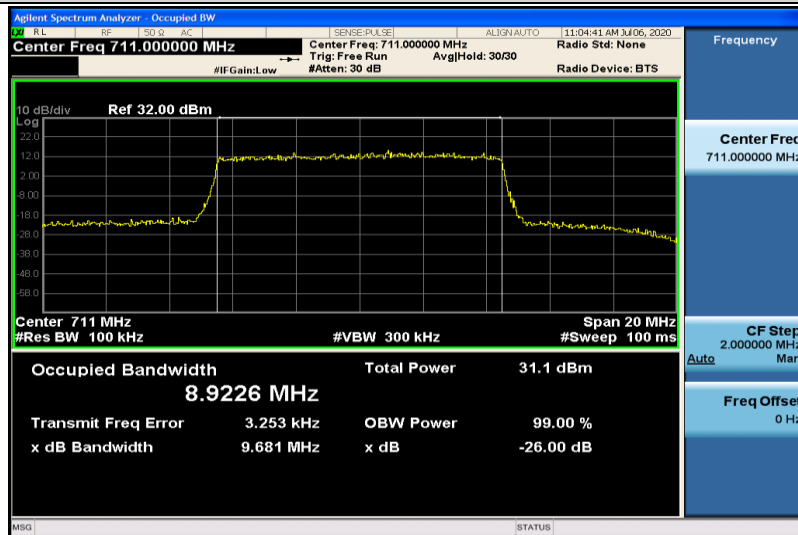

Band12-10MHz-QPSK-23095-50RB#0-8.9624

Band12-10MHz-QPSK-23130-50RB#0-8.9226