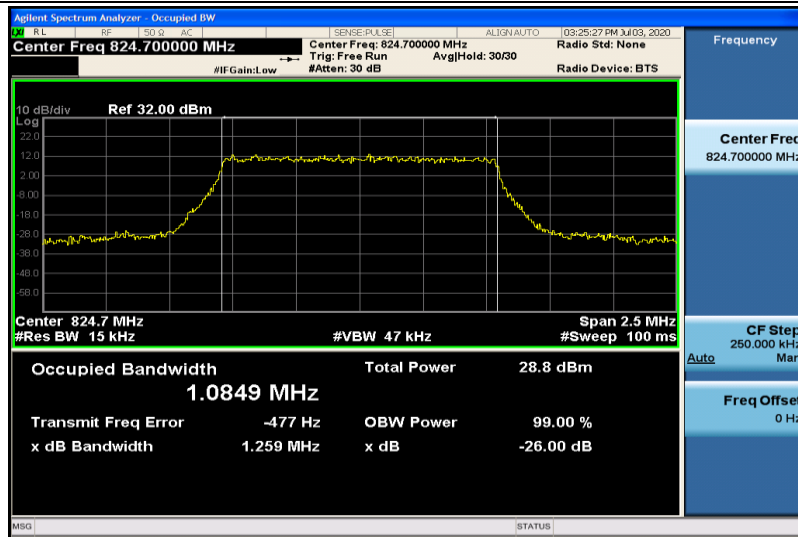

Band5-1.4MHz-QPSK-20643-6RB#0-1.0794

Band5-1.4MHz-16QAM-20407-6RB#0-1.0849