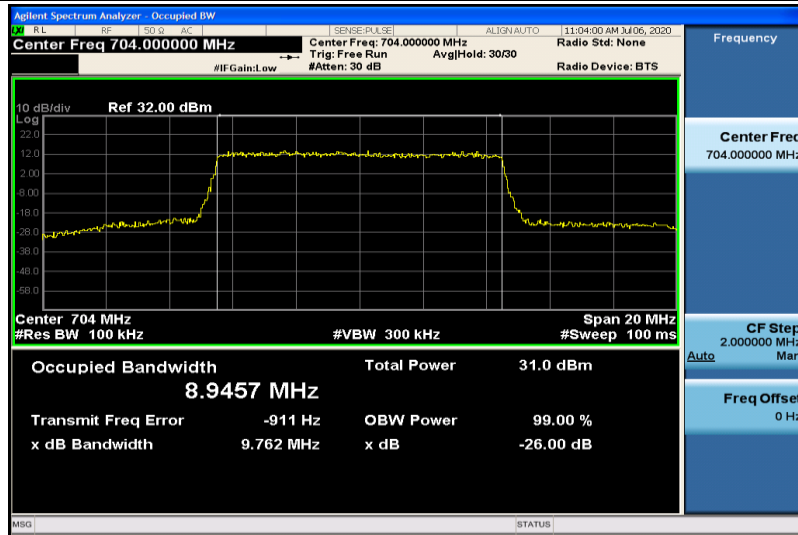

Band12-5MHz-QPSK-23035-25RB#0-4.4874

Band12-5MHz-QPSK-23095-25RB#0-4.4803

Band12-5MHz-QPSK-23155-25RB#0-4.4854

Band12-5MHz-16QAM-23035-25RB#0-4.4740

Band12-5MHz-16QAM-23095-25RB#0-4.4910

Band12-5MHz-16QAM-23155-25RB#0-4.4826