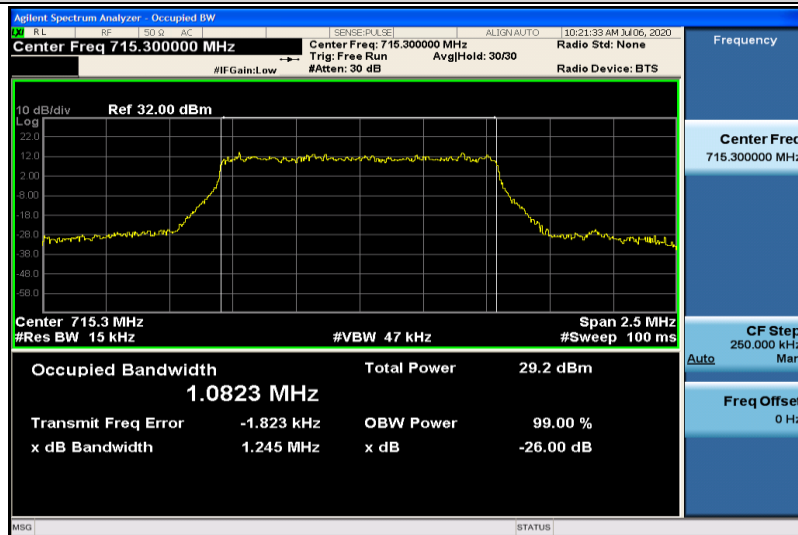

Band12-1.4MHz-QPSK-23017-6RB#0-1.0840

Band12-1.4MHz-QPSK-23095-6RB#0-1.0806

Band12-1.4MHz-QPSK-23173-6RB#0-1.0817

Band12-1.4MHz-16QAM-23017-6RB#0-1.0801

Band12-1.4MHz-16QAM-23095-6RB#0-1.0833

Band12-1.4MHz-16QAM-23173-6RB#0-1.0823