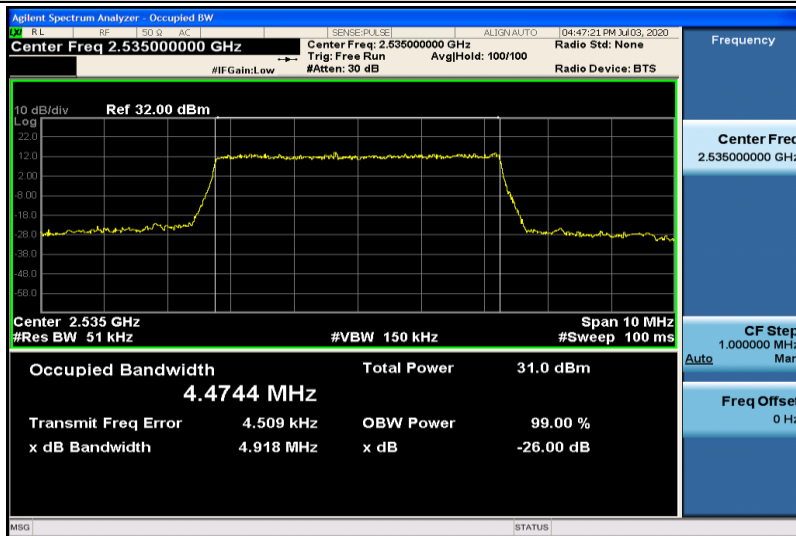

Band7-5MHz-QPSK-20775-25RB#0-4.4841

Band7-5MHz-QPSK-21100-25RB#0-4.4744