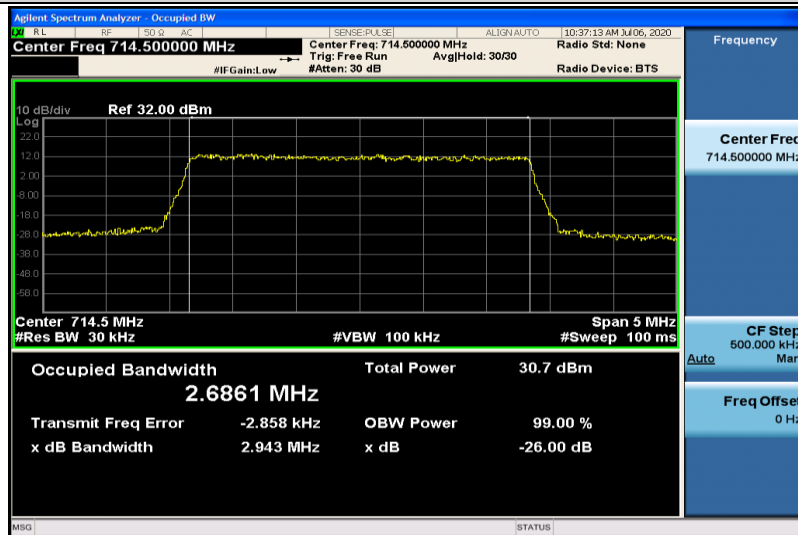

Band12-3MHz-QPSK-23095-15RB#0-2.6897

Band12-3MHz-QPSK-23165-15RB#0-2.6861