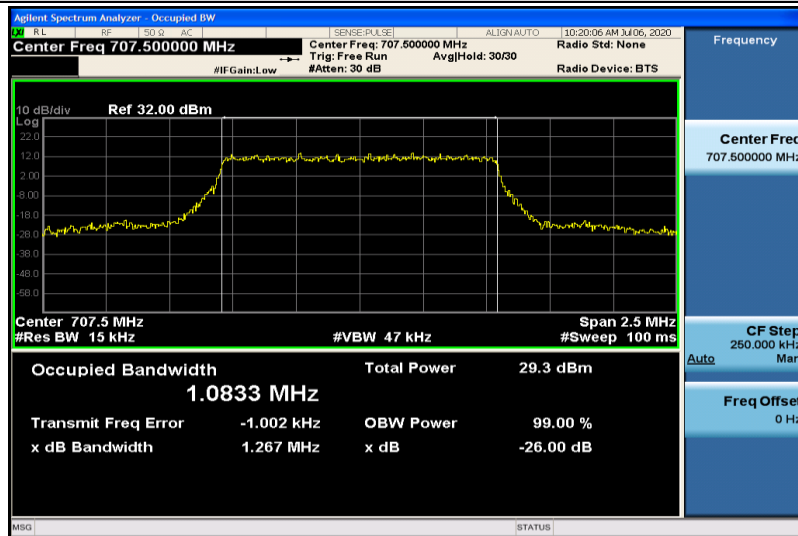

Band12-1.4MHz-QPSK-23017-6RB#0-1.0840

Band12-1.4MHz-QPSK-23095-6RB#0-1.0806

Band12-1.4MHz-QPSK-23173-6RB#0-1.0817

Band12-1.4MHz-16QAM-23017-6RB#0-1.0801

Band12-1.4MHz-16QAM-23095-6RB#0-1.0833

Band12-1.4MHz-16QAM-23173-6RB#0-1.0823