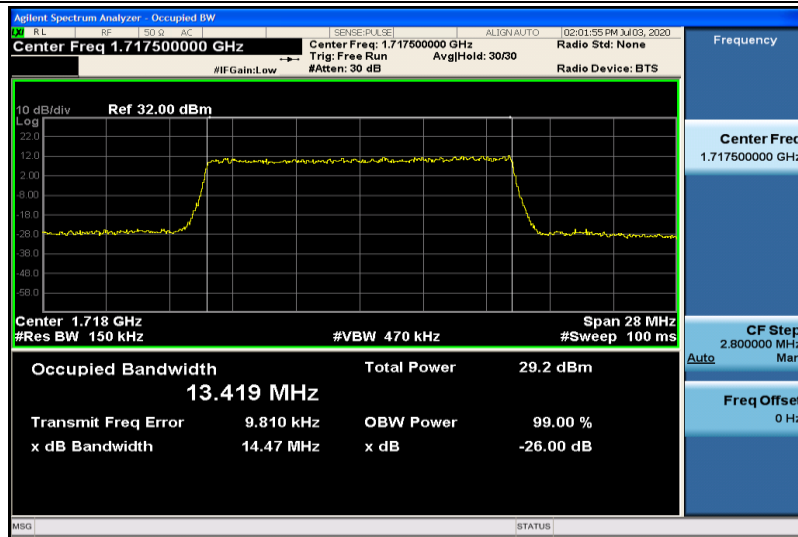

Band4-15MHz-QPSK-20325-75RB#0-13.416

Band4-15MHz-16QAM-20025-75RB#0-13.419