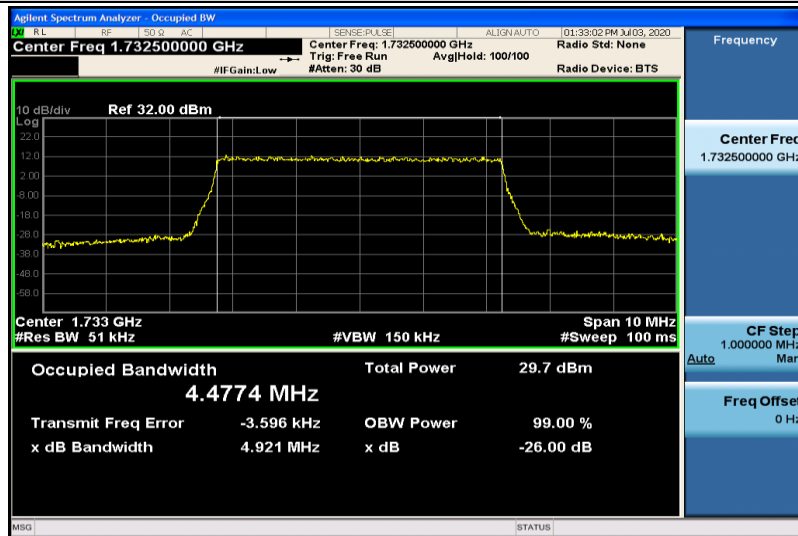

Band4-5MHz-QPSK-19975-25RB#0-4.4731

Band4-5MHz-QPSK-20175-25RB#0-4.4774