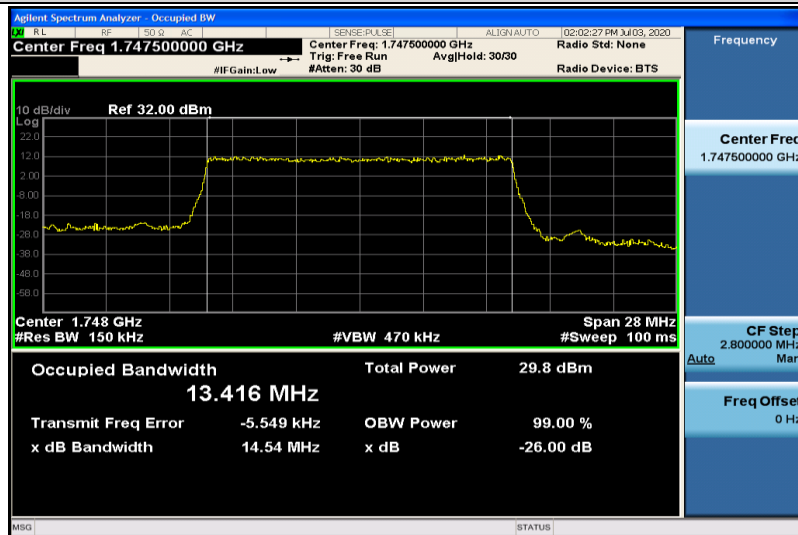

Band4-15MHz-QPSK-20175-75RB#0-13.395

Band4-15MHz-QPSK-20325-75RB#0-13.416