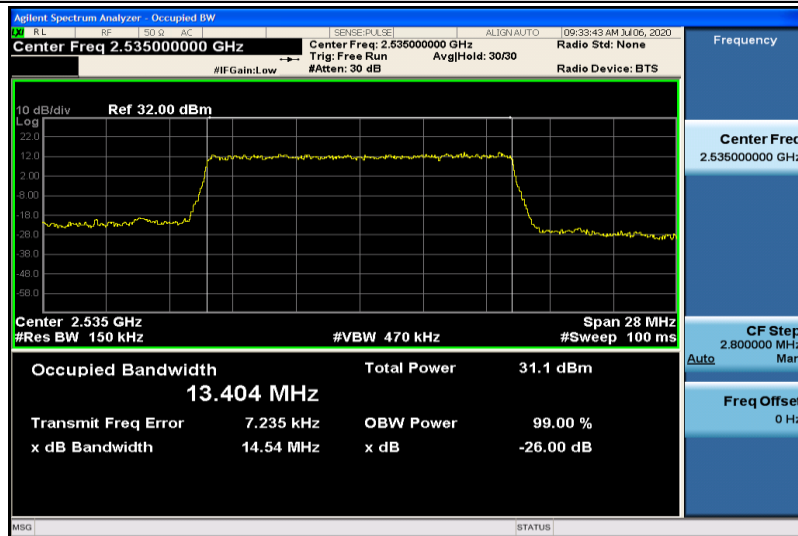

Band7-15MHz-QPSK-20825-75RB#0-13.406

Band7-15MHz-QPSK-21100-75RB#0-13.404