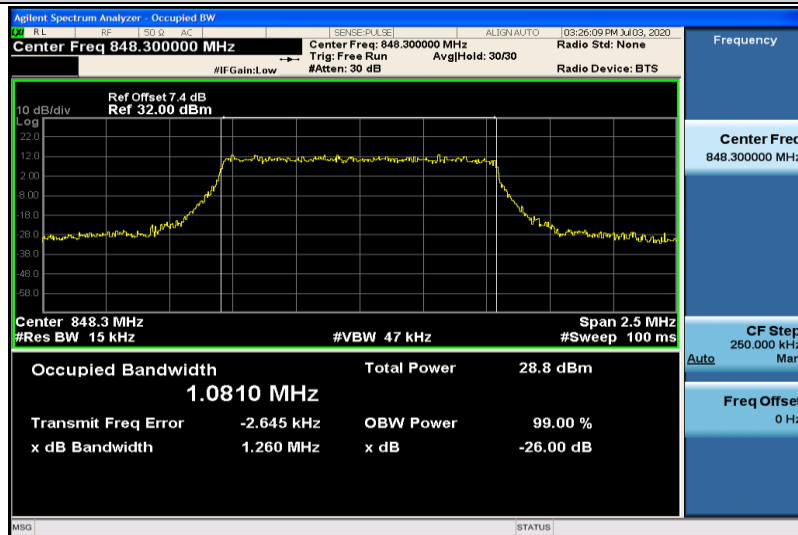

Band5-1.4MHz-QPSK-20407-6RB#0-1.0801

Band5-1.4MHz-QPSK-20525-6RB#0-1.0804

Band5-1.4MHz-QPSK-20643-6RB#0-1.0794

Band5-1.4MHz-16QAM-20407-6RB#0-1.0849

Band5-1.4MHz-16QAM-20525-6RB#0-1.0804

Band5-1.4MHz-16QAM-20643-6RB#0-1.0810