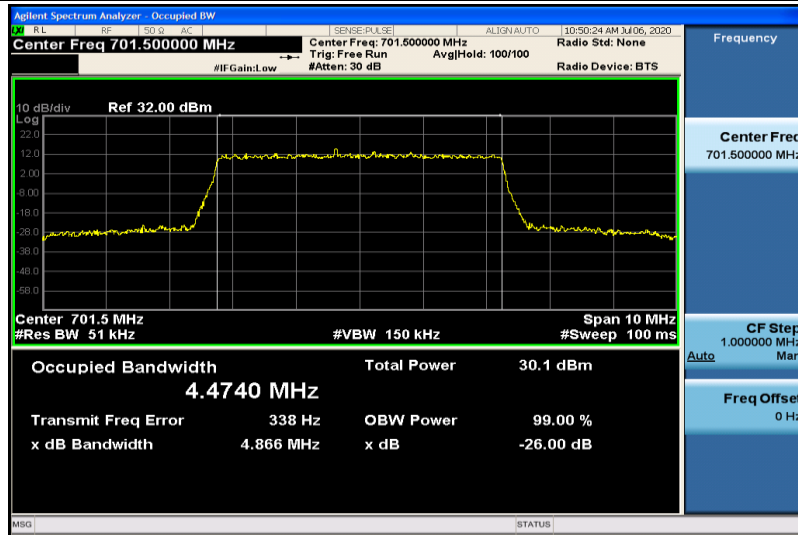

Band12-5MHz-QPSK-23155-25RB#0-4.4854

Band12-5MHz-16QAM-23035-25RB#0-4.4740