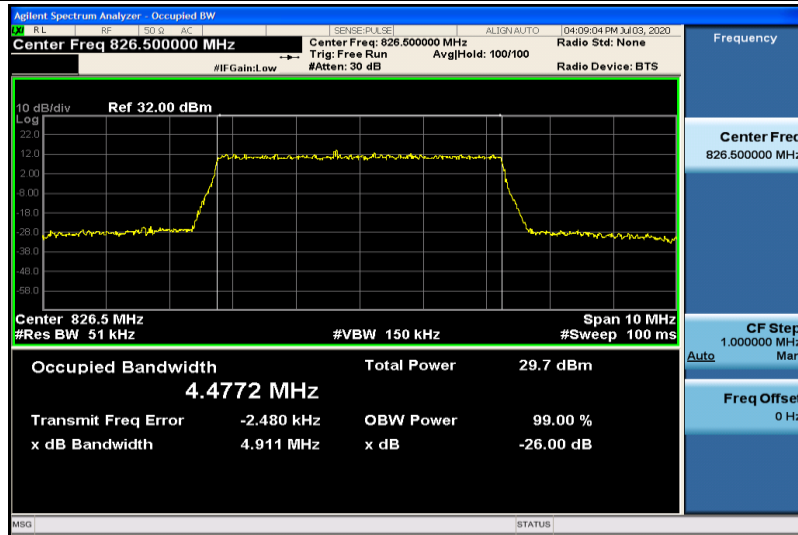

Band5-5MHz-QPSK-20625-25RB#0-4.4838

Band5-5MHz-16QAM-20425-25RB#0-4.4772