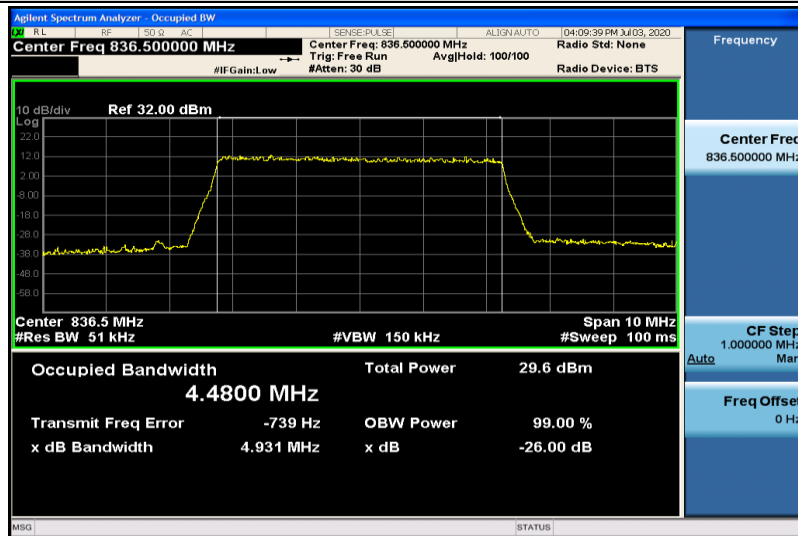

Band5-5MHz-QPSK-20425-25RB#0-4.4897

Band5-5MHz-QPSK-20525-25RB#0-4.4750

Band5-5MHz-QPSK-20625-25RB#0-4.4838

Band5-5MHz-16QAM-20425-25RB#0-4.4772

Band5-5MHz-16QAM-20525-25RB#0-4.4800

Band5-5MHz-16QAM-20625-25RB#0-4.4691