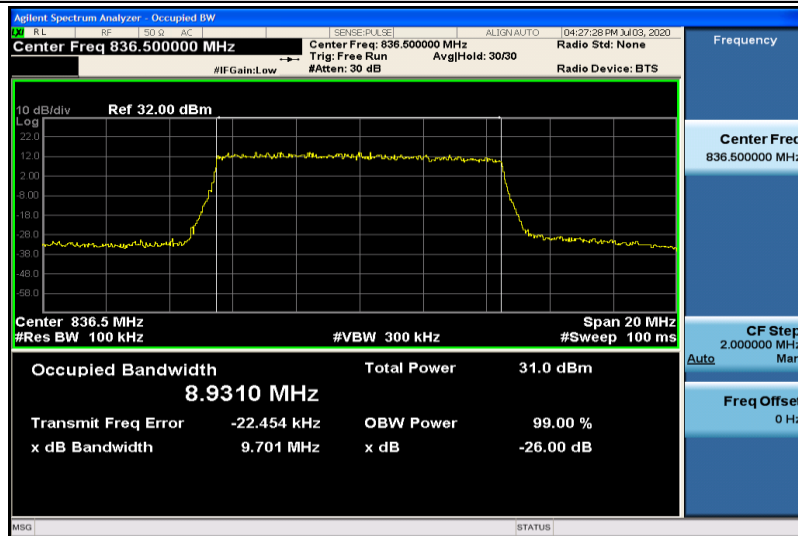

Band5-10MHz-QPSK-20450-50RB#0-8.9482

Band5-10MHz-QPSK-20525-50RB#0-8.9310