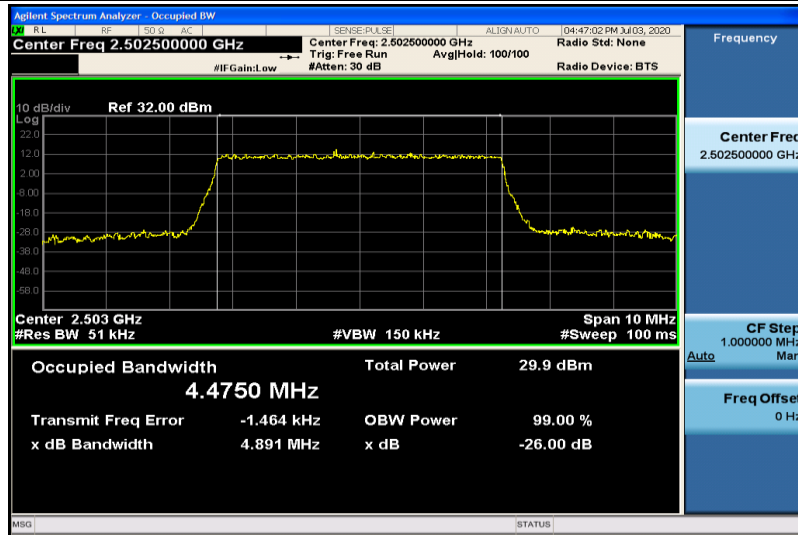

Band7-5MHz-QPSK-21425-25RB#0-4.4878

Band7-5MHz-16QAM-20775-25RB#0-4.4750