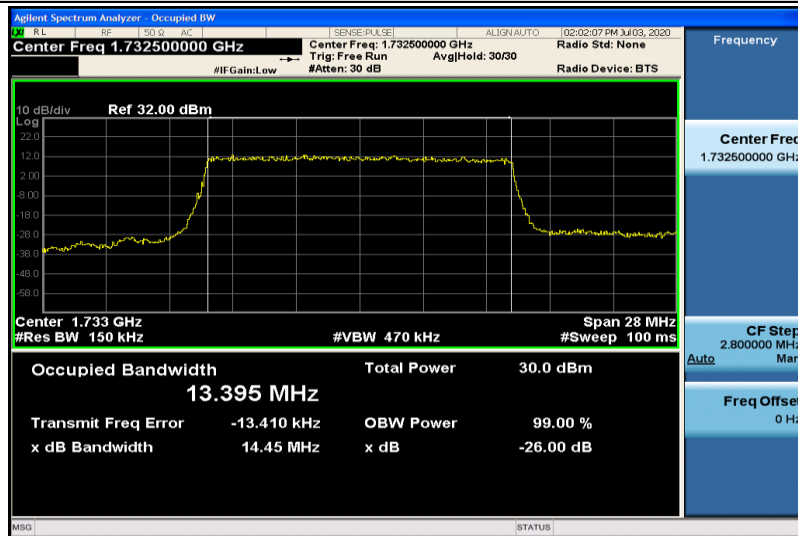

Band4-15MHz-QPSK-20025-75RB#0-13.439

Band4-15MHz-QPSK-20175-75RB#0-13.395