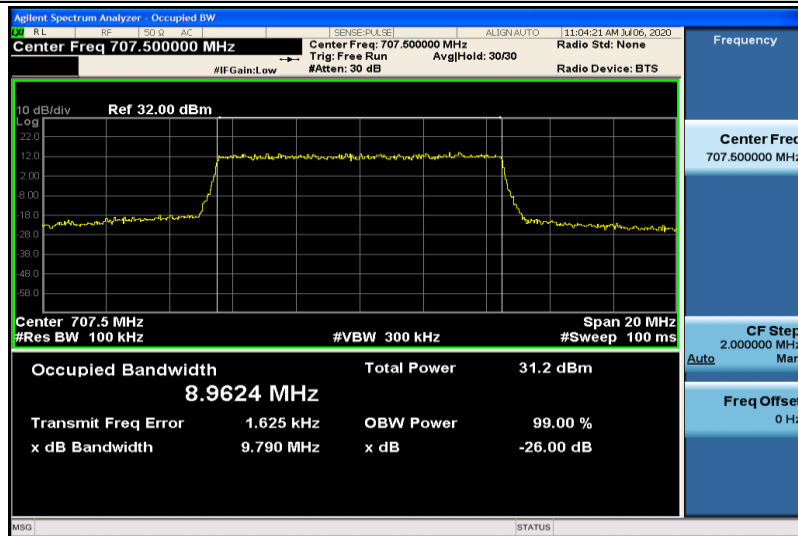

Band12-10MHz-QPSK-23060-50RB#0-8.9457

Band12-10MHz-QPSK-23095-50RB#0-8.9624