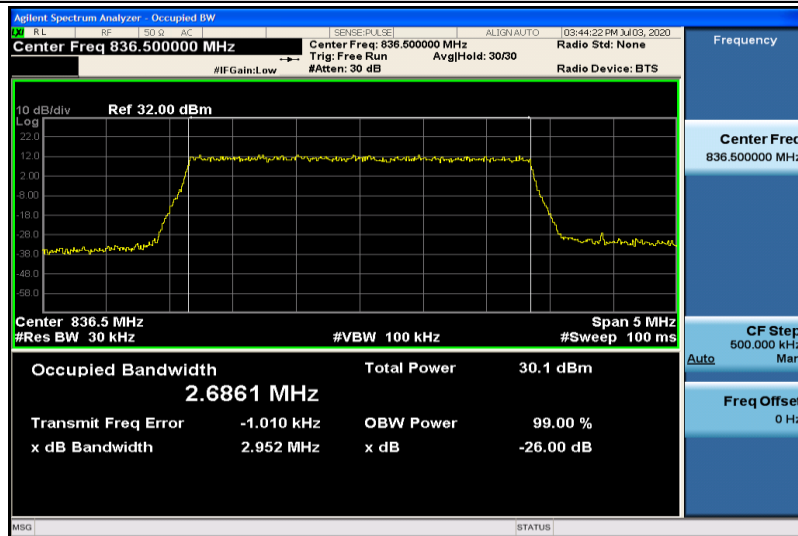

Band5-3MHz-QPSK-20415-15RB#0-2.6892

Band5-3MHz-QPSK-20525-15RB#0-2.6861