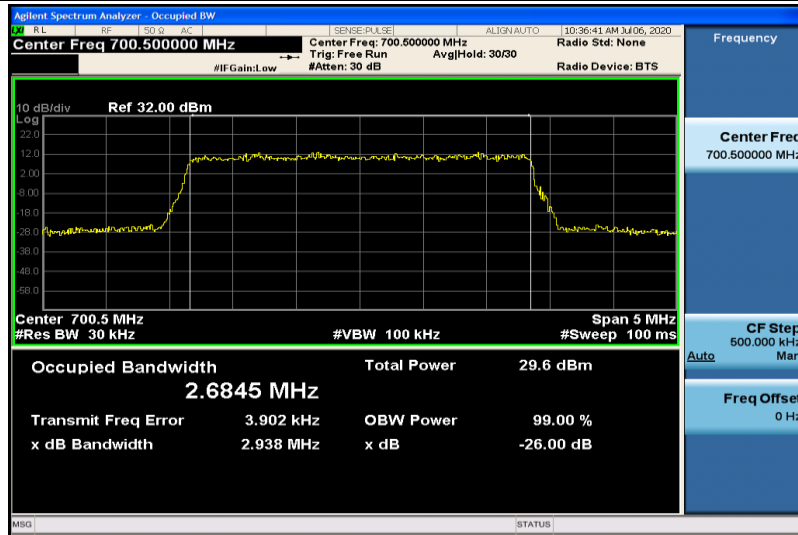

Band12-3MHz-QPSK-23165-15RB#0-2.6861

Band12-3MHz-16QAM-23025-15RB#0-2.6845