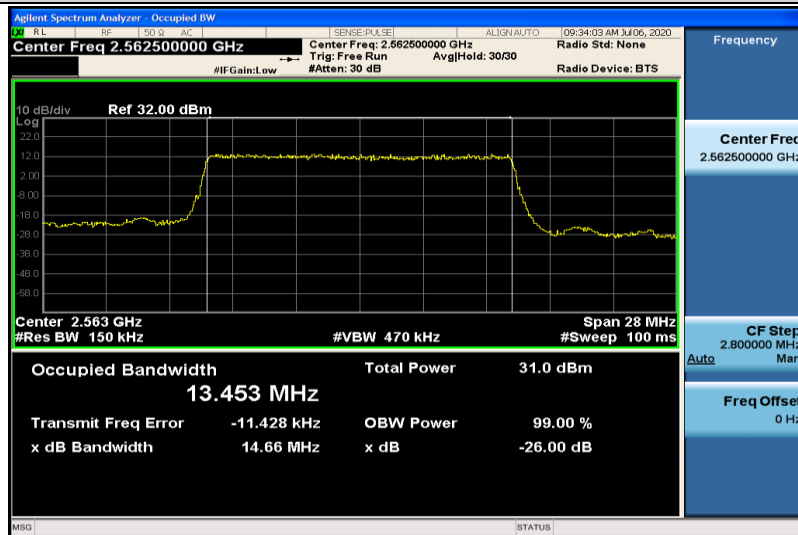

Band7-15MHz-QPSK-21100-75RB#0-13.404

Band7-15MHz-QPSK-21375-75RB#0-13.453