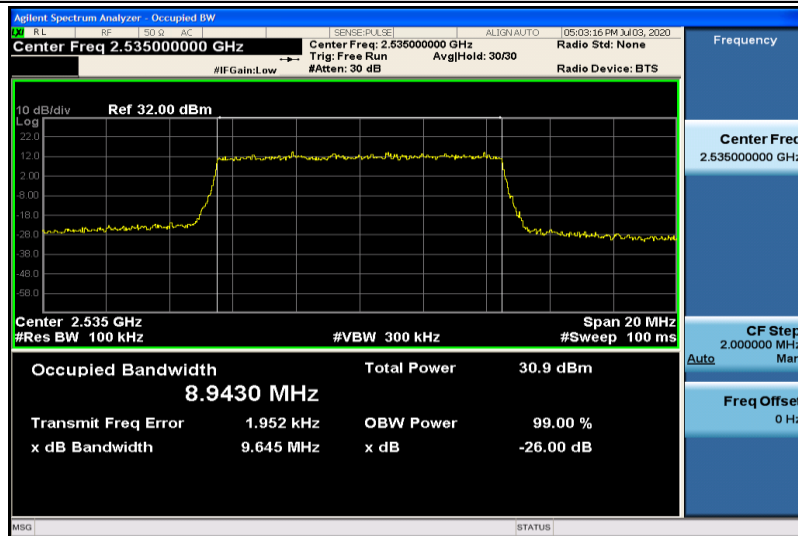

Band7-10MHz-QPSK-20800-50RB#0-8.9330

Band7-10MHz-QPSK-21100-50RB#0-8.9430