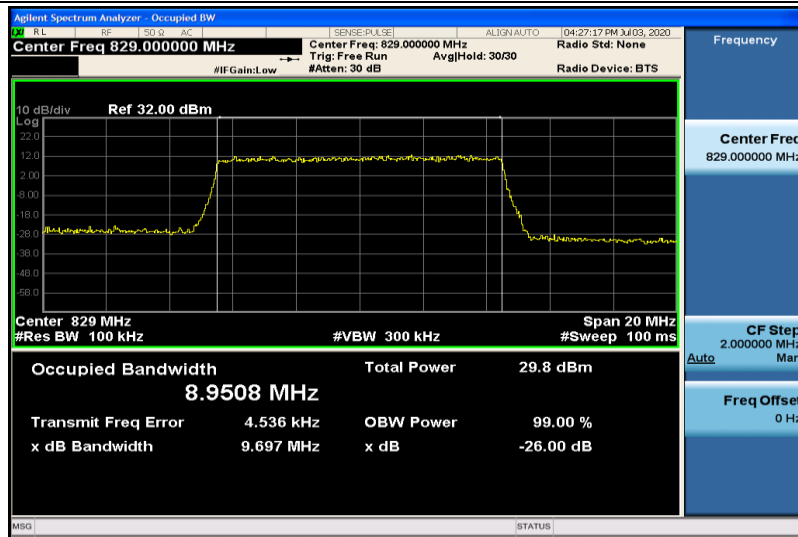

Band5-10MHz-QPSK-20600-50RB#0-8.9365

Band5-10MHz-16QAM-20450-50RB#0-8.9508