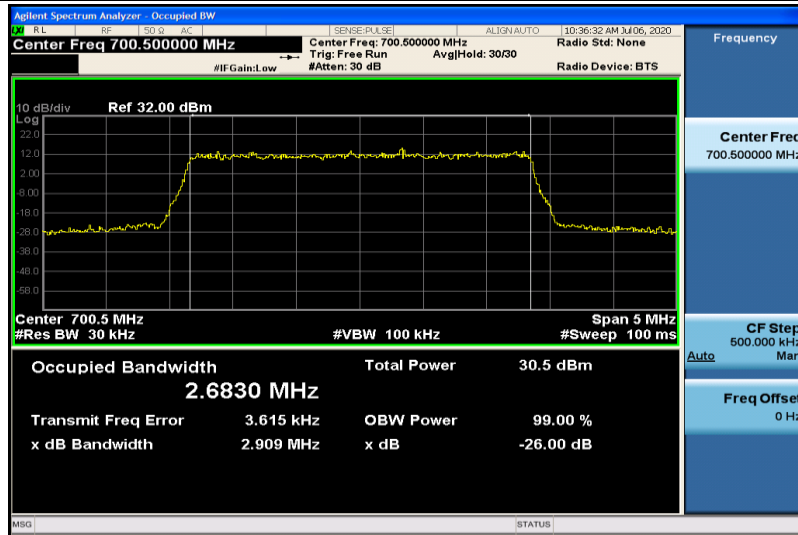

Band12-1.4MHz-QPSK-23017-6RB#0-1.0840

Band12-1.4MHz-QPSK-23095-6RB#0-1.0806

Band12-1.4MHz-QPSK-23173-6RB#0-1.0817

Band12-1.4MHz-16QAM-23017-6RB#0-1.0801

Band12-1.4MHz-16QAM-23095-6RB#0-1.0833

Band12-1.4MHz-16QAM-23173-6RB#0-1.0823