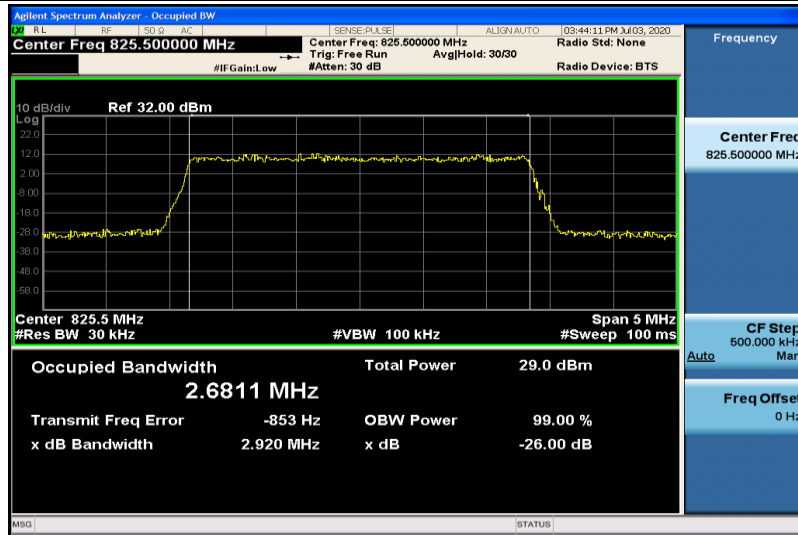

Band5-3MHz-QPSK-20635-15RB#0-2.6835

Band5-3MHz-16QAM-20415-15RB#0-2.6811