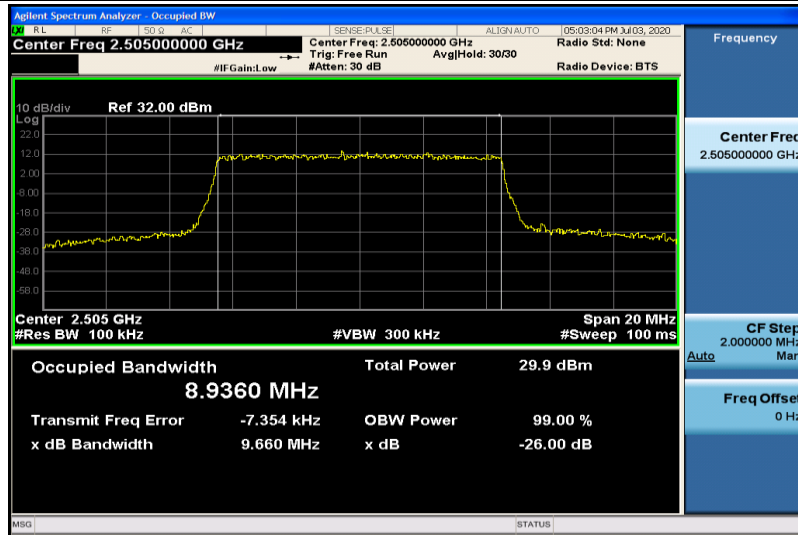

Band7-10MHz-QPSK-21400-50RB#0-8.9458

Band7-10MHz-16QAM-20800-50RB#0-8.9360