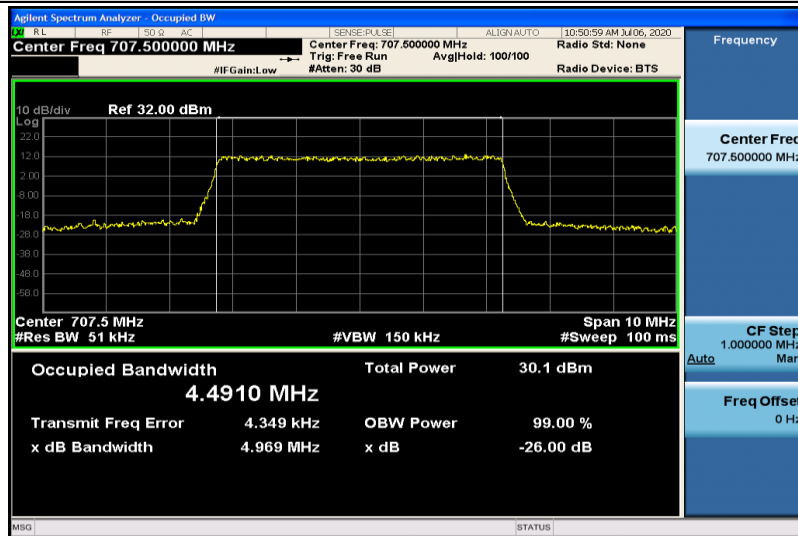

Band12-5MHz-QPSK-23035-25RB#0-4.4874

Band12-5MHz-QPSK-23095-25RB#0-4.4803

Band12-5MHz-QPSK-23155-25RB#0-4.4854

Band12-5MHz-16QAM-23035-25RB#0-4.4740

Band12-5MHz-16QAM-23095-25RB#0-4.4910

Band12-5MHz-16QAM-23155-25RB#0-4.4826