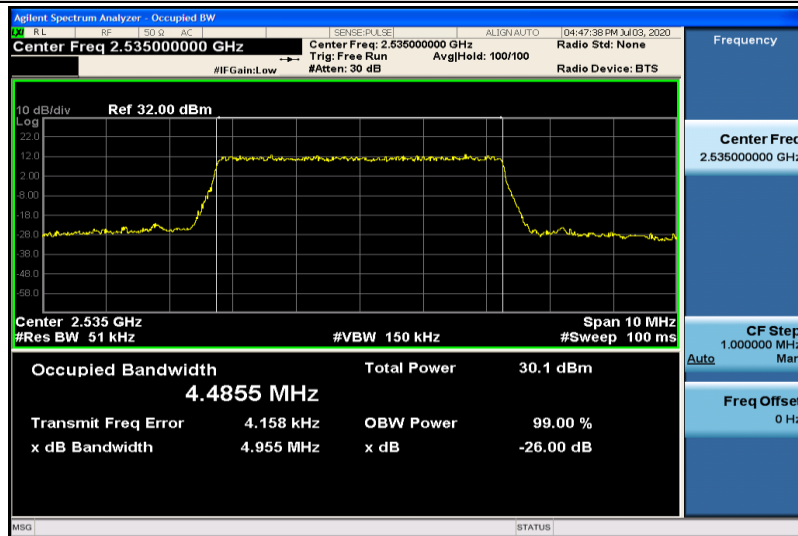

Band7-5MHz-QPSK-20775-25RB#0-4.4841

Band7-5MHz-QPSK-21100-25RB#0-4.4744

Band7-5MHz-QPSK-21425-25RB#0-4.4878

Band7-5MHz-16QAM-20775-25RB#0-4.4750

Band7-5MHz-16QAM-21100-25RB#0-4.4855

Band7-5MHz-16QAM-21425-25RB#0-4.4886