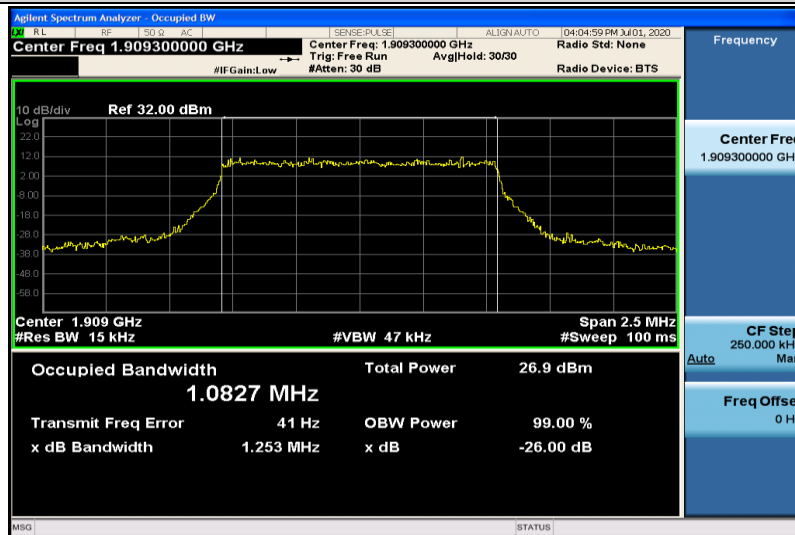

Band2-1.4MHz-16QAM-19193-6RB#0-1.0827