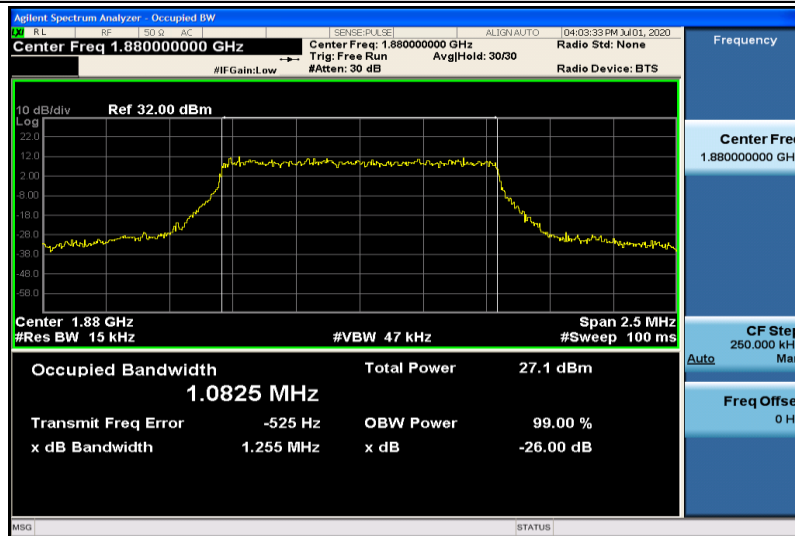

Band2-1.4MHz-16QAM-18900-6RB#0-1.0825