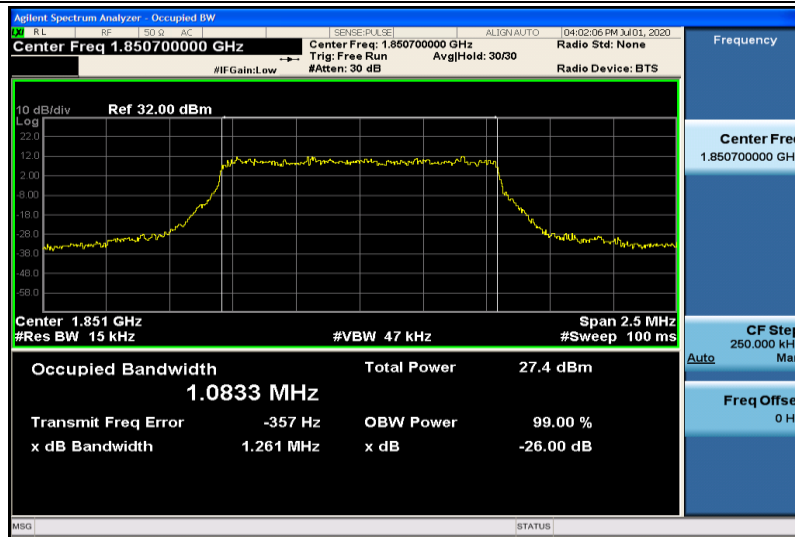

---

Band26	15MHz	16QAM	26915	75RB#0	13.377	14.44	PASS
Band26	15MHz	16QAM	26965	75RB#0	13.411	14.50	PASS

Test Graphs

Band2-1.4MHz-QPSK-18607-6RB#0-1.0860

Band2-1.4MHz-QPSK-18900-6RB#0-1.0807

Band2-1.4MHz-QPSK-19193-6RB#0-1.0857