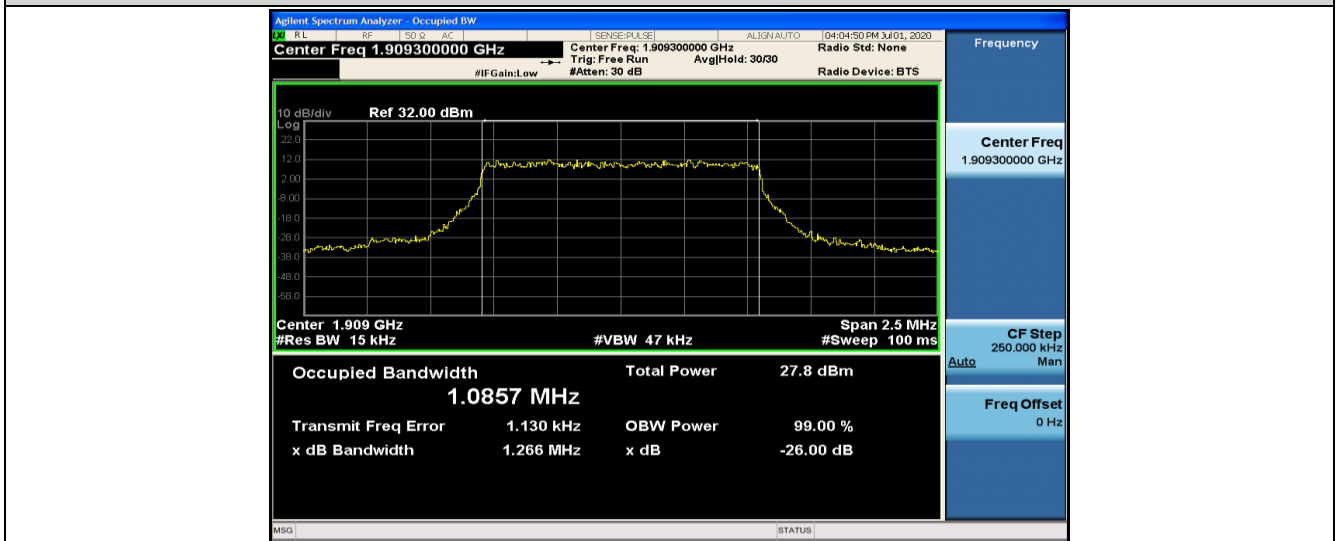

---

Band26	15MHz	16QAM	26915	75RB#0	13.377	14.44	PASS
Band26	15MHz	16QAM	26965	75RB#0	13.411	14.50	PASS

Test Graphs

Band2-1.4MHz-QPSK-18607-6RB#0-1.0860

Band2-1.4MHz-QPSK-18900-6RB#0-1.0807

Band2-1.4MHz-QPSK-19193-6RB#0-1.0857