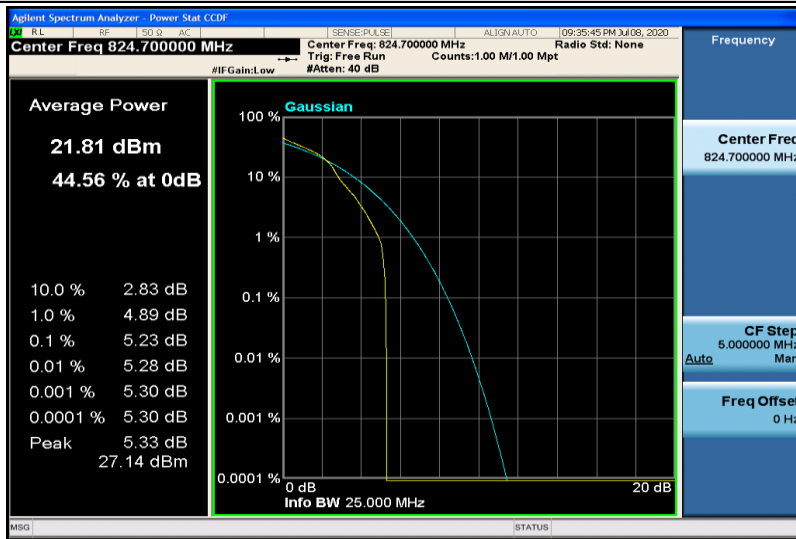

Band26-1.4MHz-QPSK-27033-6RB#0

Band26-1.4MHz-16QAM-26797-1RB#0