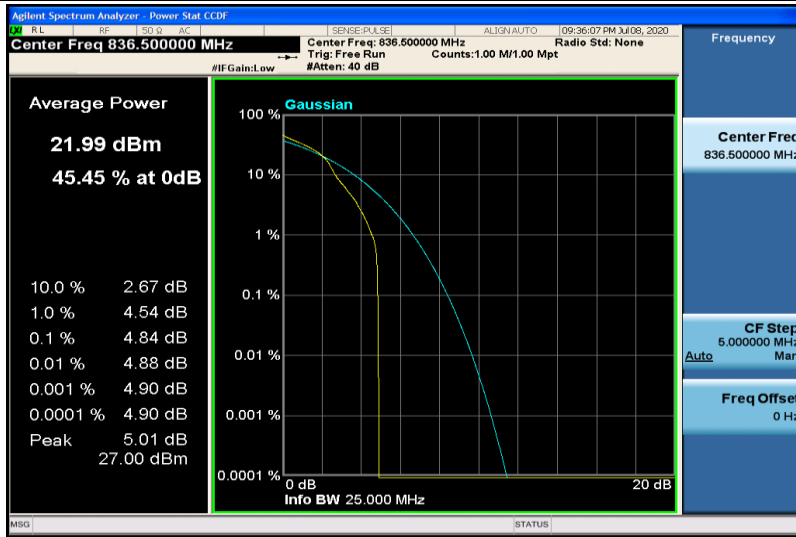

Band26-1.4MHz-QPSK-27033-1RB#0

Band26-1.4MHz-QPSK-27033-6RB#0

Band26-1.4MHz-16QAM-26797-1RB#0

Band26-1.4MHz-16QAM-26797-6RB#0

Band26-1.4MHz-16QAM-26915-1RB#0

Band26-1.4MHz-16QAM-26915-6RB#0

Band26-1.4MHz-16QAM-27033-1RB#0