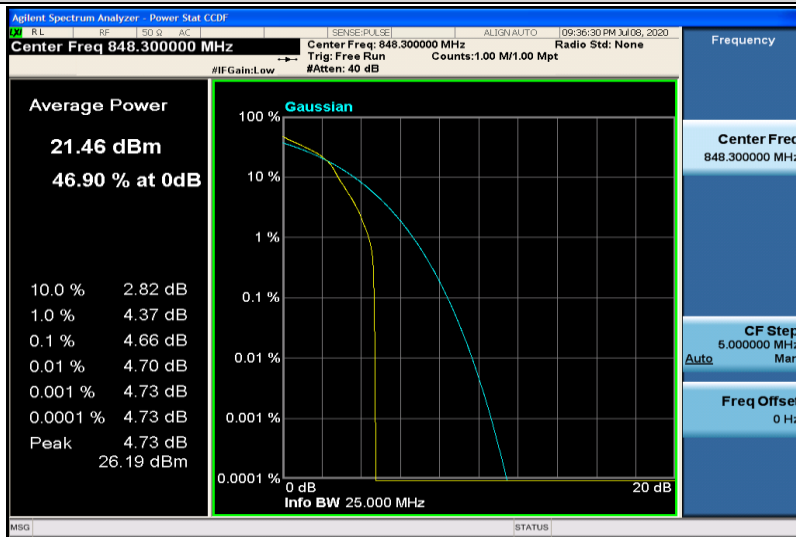

Band26-1.4MHz-QPSK-27033-1RB#0

Band26-1.4MHz-QPSK-27033-6RB#0

Band26-1.4MHz-16QAM-26797-1RB#0

Band26-1.4MHz-16QAM-26797-6RB#0

Band26-1.4MHz-16QAM-26915-1RB#0

Band26-1.4MHz-16QAM-26915-6RB#0

Band26-1.4MHz-16QAM-27033-1RB#0