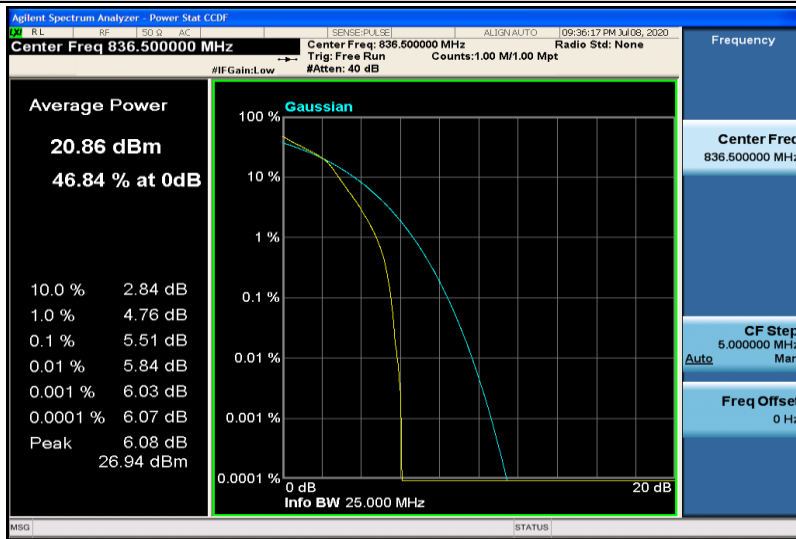

Band26-1.4MHz-QPSK-27033-1RB#0

Band26-1.4MHz-QPSK-27033-6RB#0

Band26-1.4MHz-16QAM-26797-1RB#0

Band26-1.4MHz-16QAM-26797-6RB#0

Band26-1.4MHz-16QAM-26915-1RB#0

Band26-1.4MHz-16QAM-26915-6RB#0

Band26-1.4MHz-16QAM-27033-1RB#0