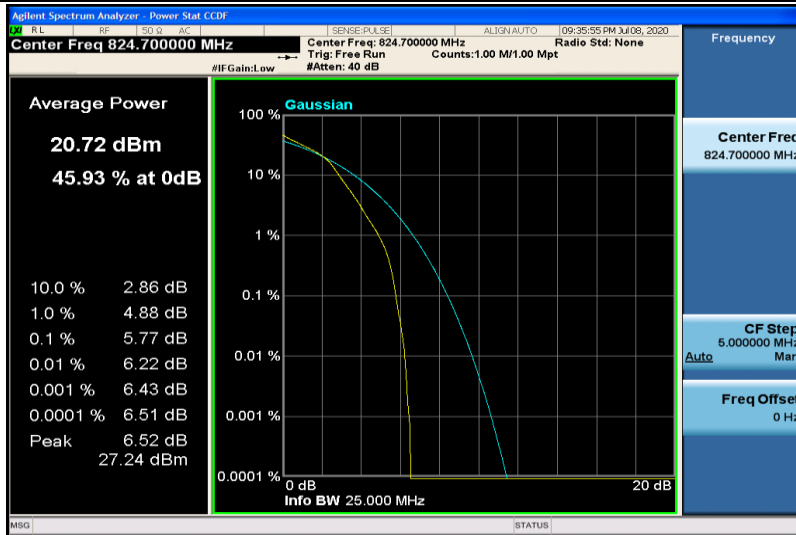

Band26-1.4MHz-16QAM-26797-1RB#0

Band26-1.4MHz-16QAM-26797-6RB#0