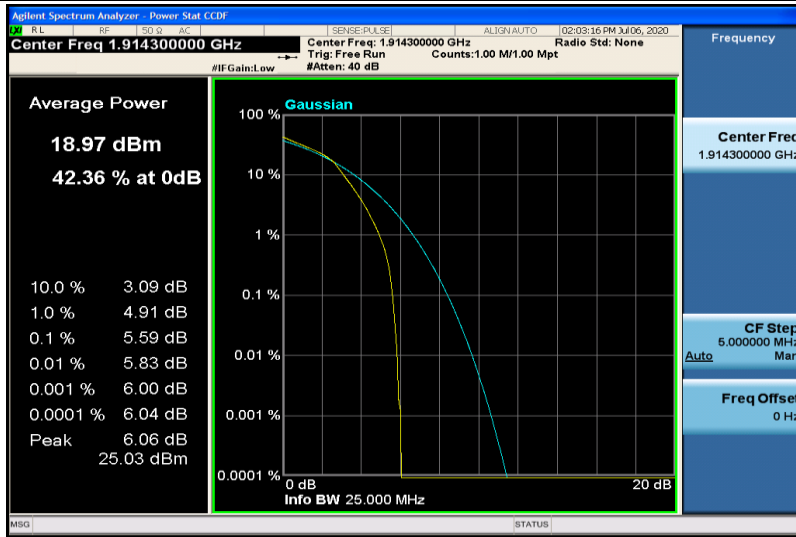

Band25-1.4MHz-16QAM-26683-1RB#0

Band25-1.4MHz-16QAM-26683-6RB#0