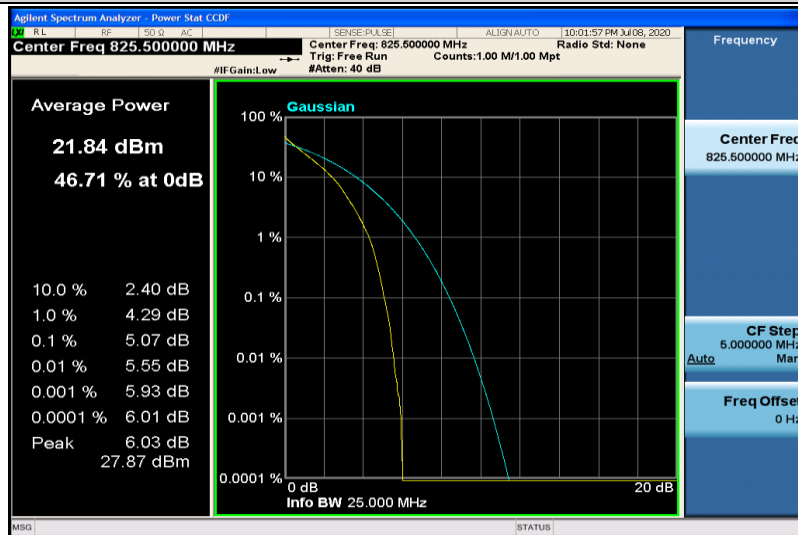

Band26-3MHz-QPSK-26805-1RB#0

Band26-3MHz-QPSK-26805-15RB#0