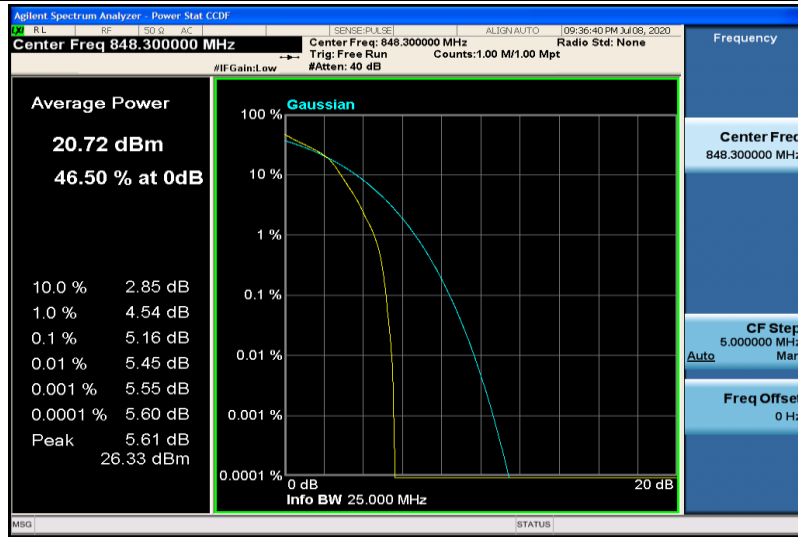

Band26-1.4MHz-QPSK-27033-1RB#0

Band26-1.4MHz-QPSK-27033-6RB#0

Band26-1.4MHz-16QAM-26797-1RB#0

Band26-1.4MHz-16QAM-26797-6RB#0

Band26-1.4MHz-16QAM-26915-1RB#0

Band26-1.4MHz-16QAM-26915-6RB#0

Band26-1.4MHz-16QAM-27033-1RB#0