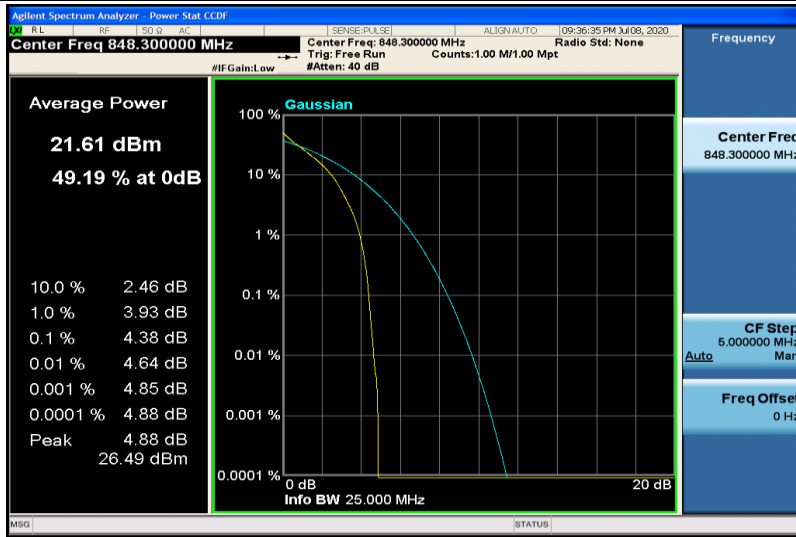

Band26-1.4MHz-QPSK-27033-1RB#0

Band26-1.4MHz-QPSK-27033-6RB#0