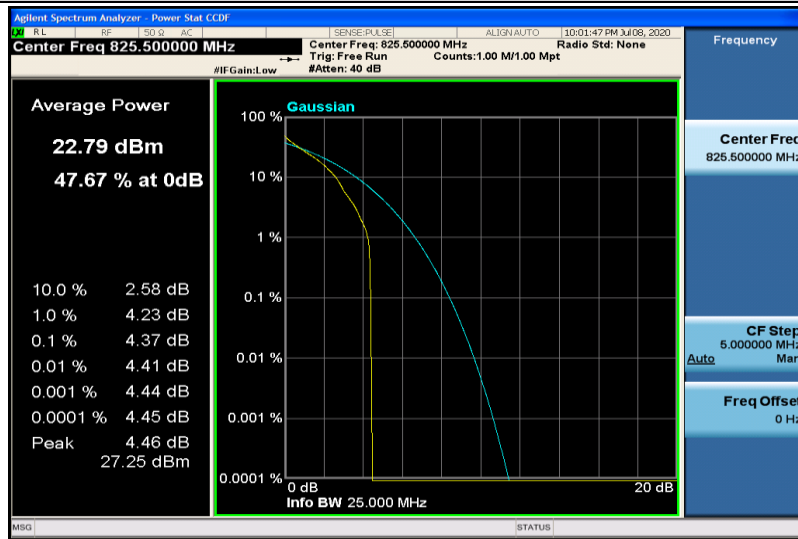

Band26-1.4MHz-16QAM-27033-6RB#0

Band26-3MHz-QPSK-26805-1RB#0