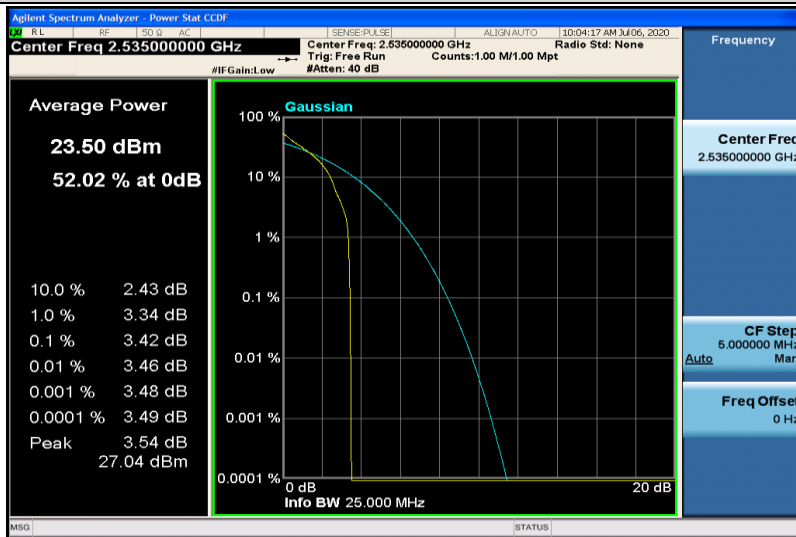

Band7-15MHz-16QAM-21100-1RB#0

Band7-15MHz-16QAM-21100-75RB#0

Band7-15MHz-16QAM-21375-1RB#0

Band7-15MHz-16QAM-21375-75RB#0

Band7-20MHz-QPSK-20850-1RB#0

Band7-20MHz-QPSK-20850-100RB#0

Band7-20MHz-QPSK-21100-1RB#0