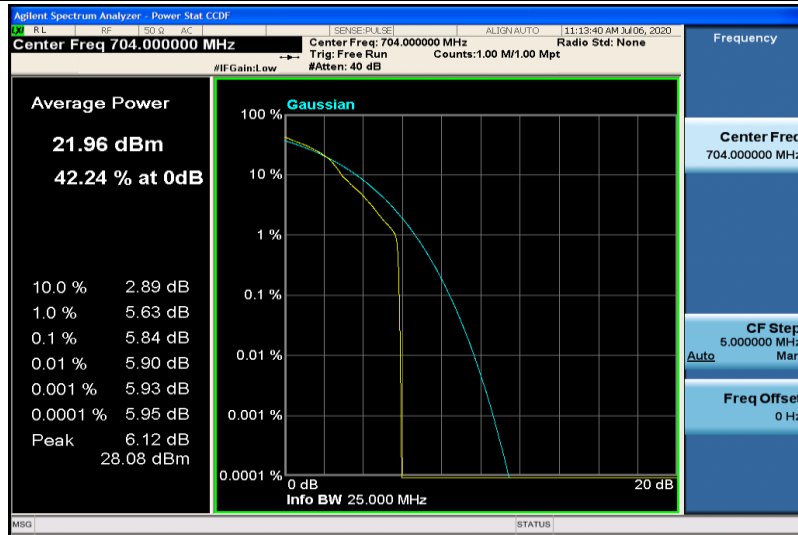

Band12-10MHz-QPSK-23130-50RB#0

Band12-10MHz-16QAM-23060-1RB#0