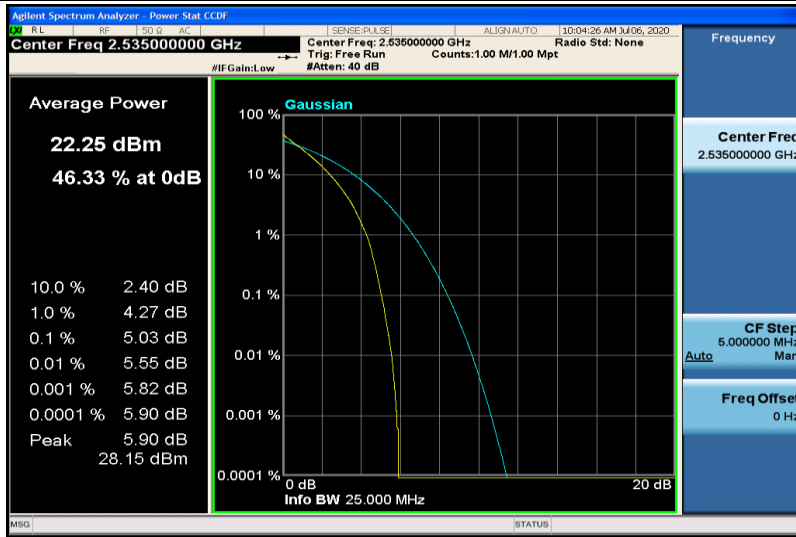

Band7-15MHz-16QAM-21100-1RB#0

Band7-15MHz-16QAM-21100-75RB#0

Band7-15MHz-16QAM-21375-1RB#0

Band7-15MHz-16QAM-21375-75RB#0

Band7-20MHz-QPSK-20850-1RB#0

Band7-20MHz-QPSK-20850-100RB#0

Band7-20MHz-QPSK-21100-1RB#0