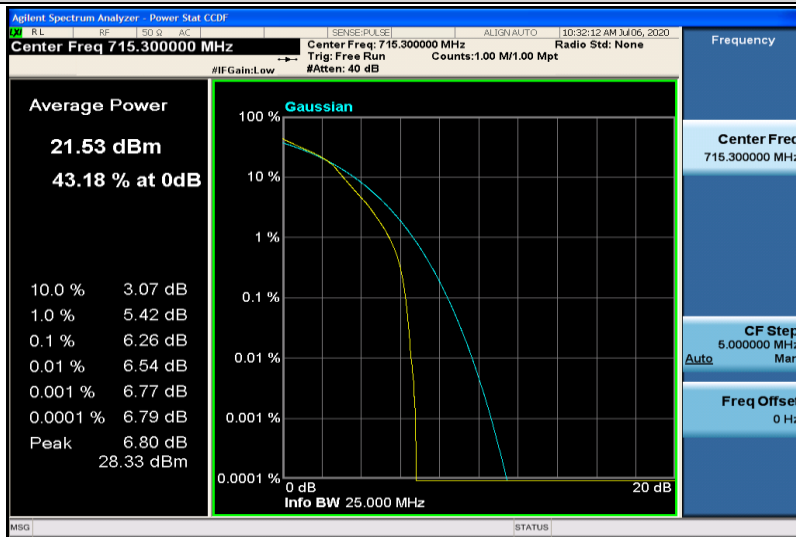

Band12-1.4MHz-QPSK-23173-6RB#0

Band12-1.4MHz-16QAM-23017-1RB#0

Band12-1.4MHz-16QAM-23017-6RB#0

Band12-1.4MHz-16QAM-23095-1RB#0

Band12-1.4MHz-16QAM-23095-6RB#0

Band12-1.4MHz-16QAM-23173-1RB#0

Band12-1.4MHz-16QAM-23173-6RB#0