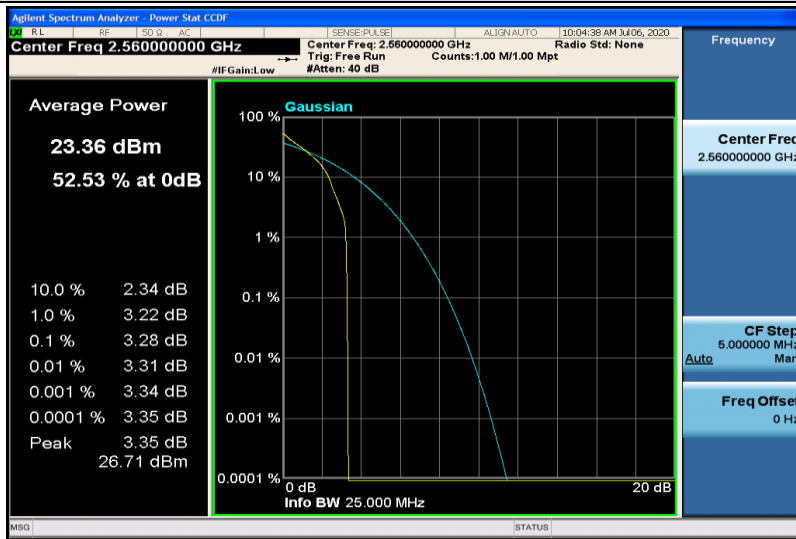

Band7-20MHz-QPSK-21100-100RB#0

Band7-20MHz-QPSK-21350-1RB#0