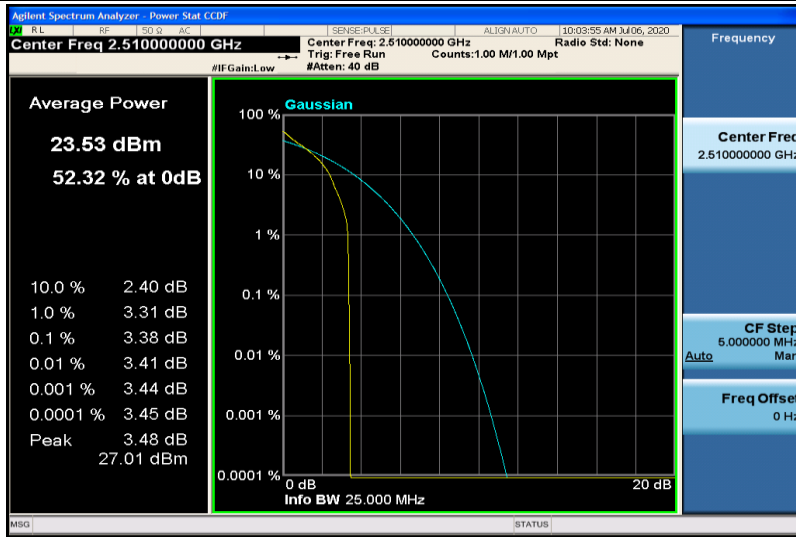

Band7-15MHz-16QAM-21100-1RB#0

Band7-15MHz-16QAM-21100-75RB#0

Band7-15MHz-16QAM-21375-1RB#0

Band7-15MHz-16QAM-21375-75RB#0

Band7-20MHz-QPSK-20850-1RB#0

Band7-20MHz-QPSK-20850-100RB#0

Band7-20MHz-QPSK-21100-1RB#0