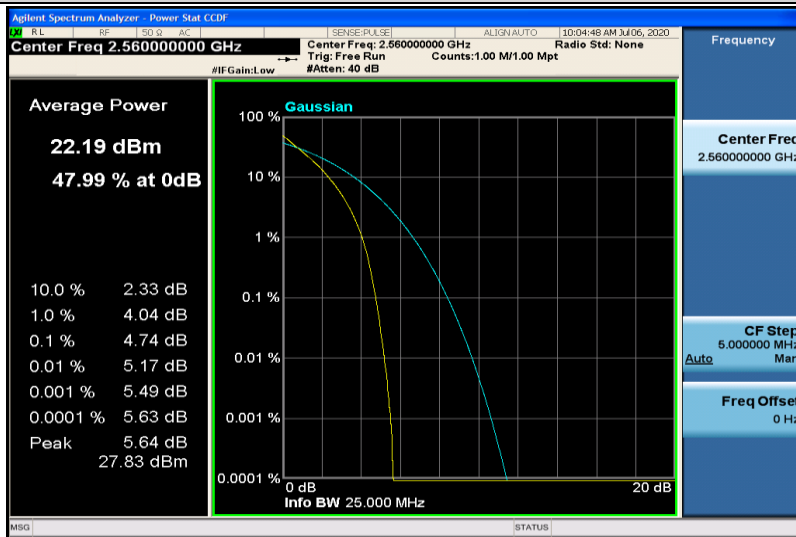

Band7-20MHz-QPSK-21350-1RB#0

Band7-20MHz-QPSK-21350-100RB#0