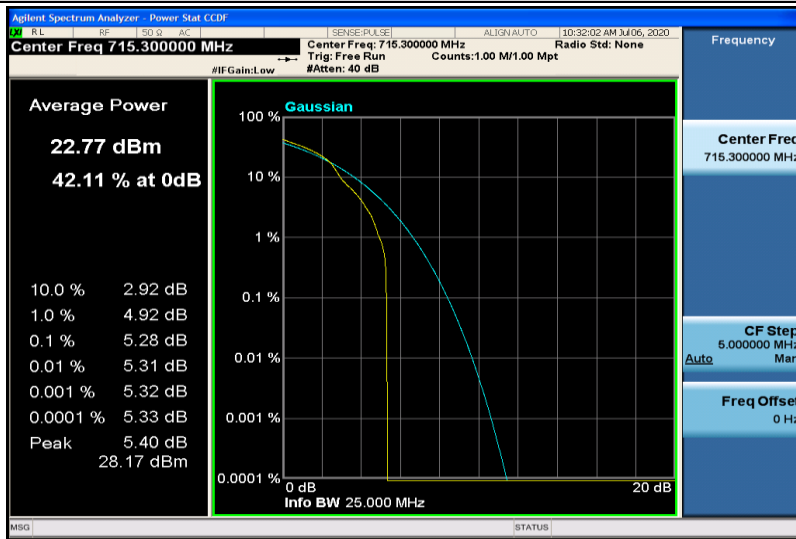

Band12-1.4MHz-QPSK-23173-6RB#0

Band12-1.4MHz-16QAM-23017-1RB#0

Band12-1.4MHz-16QAM-23017-6RB#0

Band12-1.4MHz-16QAM-23095-1RB#0

Band12-1.4MHz-16QAM-23095-6RB#0

Band12-1.4MHz-16QAM-23173-1RB#0

Band12-1.4MHz-16QAM-23173-6RB#0