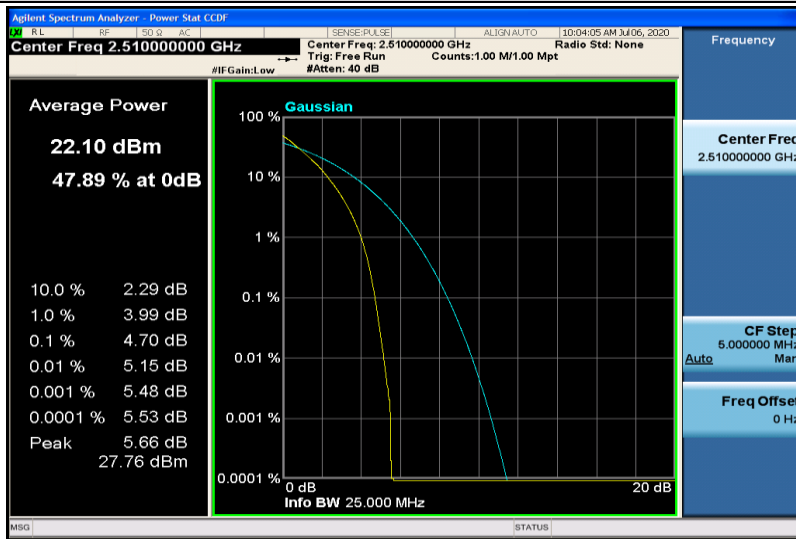

Band7-15MHz-16QAM-21100-1RB#0

Band7-15MHz-16QAM-21100-75RB#0

Band7-15MHz-16QAM-21375-1RB#0

Band7-15MHz-16QAM-21375-75RB#0

Band7-20MHz-QPSK-20850-1RB#0

Band7-20MHz-QPSK-20850-100RB#0

Band7-20MHz-QPSK-21100-1RB#0