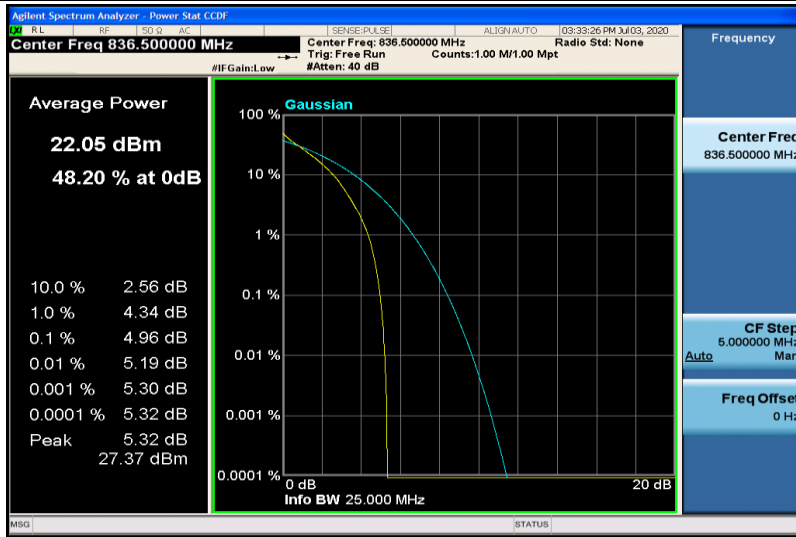

Band4-20MHz-16QAM-20175-100RB#0

Band4-20MHz-16QAM-20300-1RB#0

Band4-20MHz-16QAM-20300-100RB#0

Band5-1.4MHz-QPSK-20407-1RB#0

Band5-1.4MHz-QPSK-20407-6RB#0

Band5-1.4MHz-QPSK-20525-1RB#0

Band5-1.4MHz-QPSK-20525-6RB#0