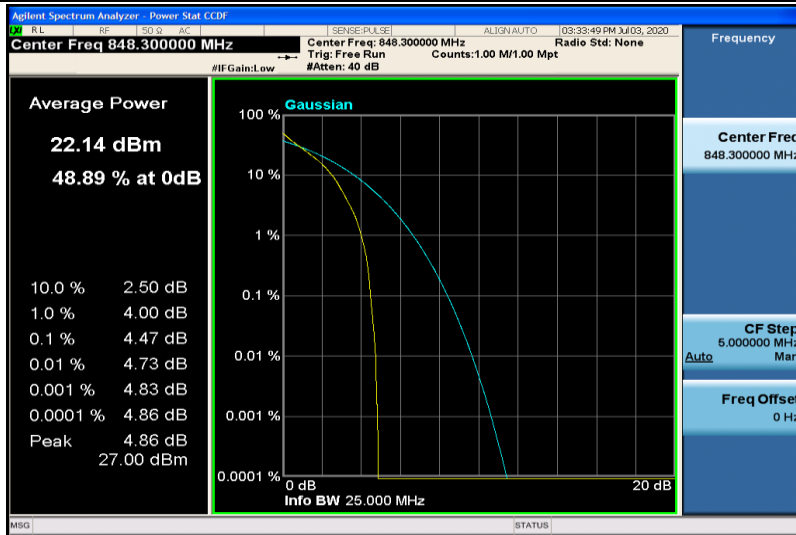

Band5-1.4MHz-QPSK-20643-1RB#0

Band5-1.4MHz-QPSK-20643-6RB#0