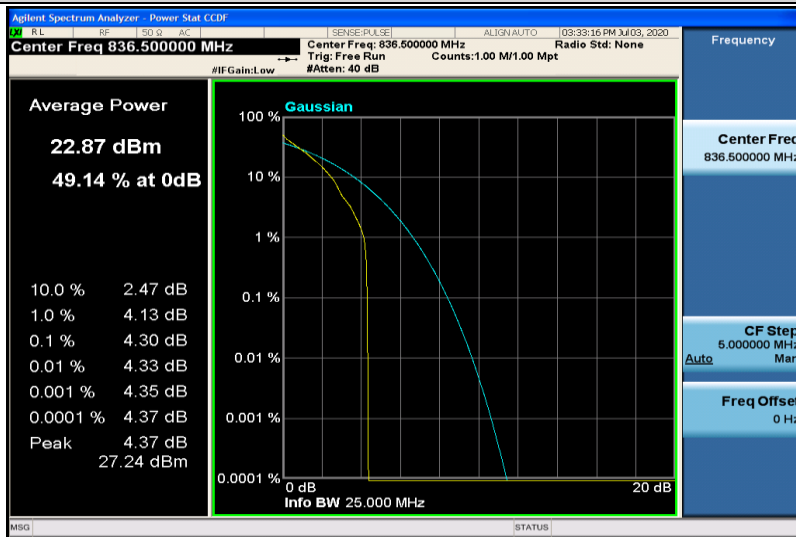

Band4-20MHz-16QAM-20175-100RB#0

Band4-20MHz-16QAM-20300-1RB#0

Band4-20MHz-16QAM-20300-100RB#0

Band5-1.4MHz-QPSK-20407-1RB#0

Band5-1.4MHz-QPSK-20407-6RB#0

Band5-1.4MHz-QPSK-20525-1RB#0

Band5-1.4MHz-QPSK-20525-6RB#0