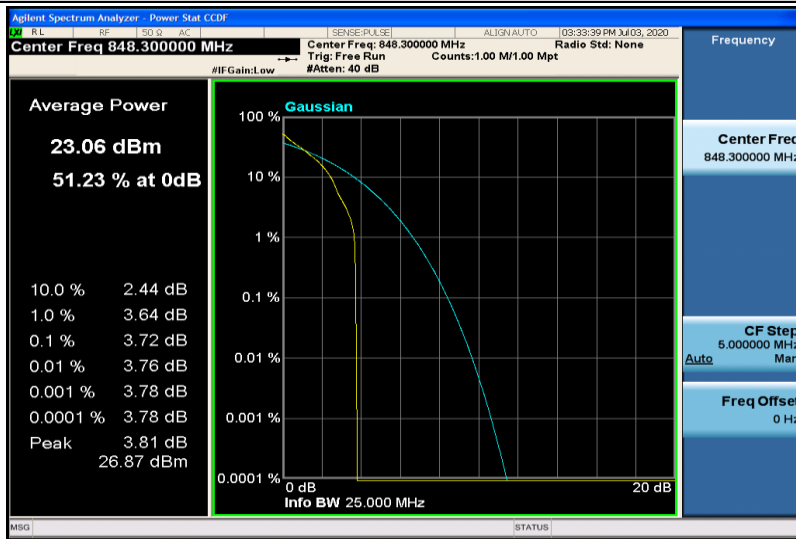

Band4-20MHz-16QAM-20175-100RB#0

Band4-20MHz-16QAM-20300-1RB#0

Band4-20MHz-16QAM-20300-100RB#0

Band5-1.4MHz-QPSK-20407-1RB#0

Band5-1.4MHz-QPSK-20407-6RB#0

Band5-1.4MHz-QPSK-20525-1RB#0

Band5-1.4MHz-QPSK-20525-6RB#0