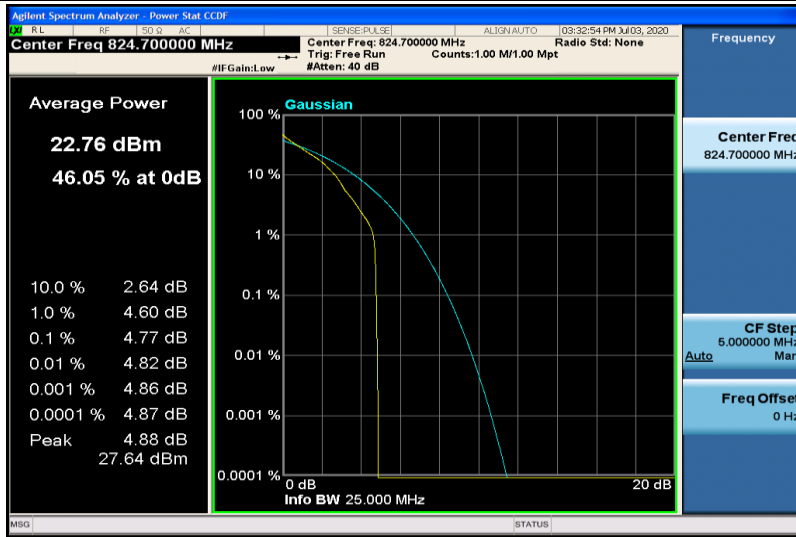

Band4-20MHz-16QAM-20175-100RB#0

Band4-20MHz-16QAM-20300-1RB#0

Band4-20MHz-16QAM-20300-100RB#0

Band5-1.4MHz-QPSK-20407-1RB#0

Band5-1.4MHz-QPSK-20407-6RB#0

Band5-1.4MHz-QPSK-20525-1RB#0

Band5-1.4MHz-QPSK-20525-6RB#0