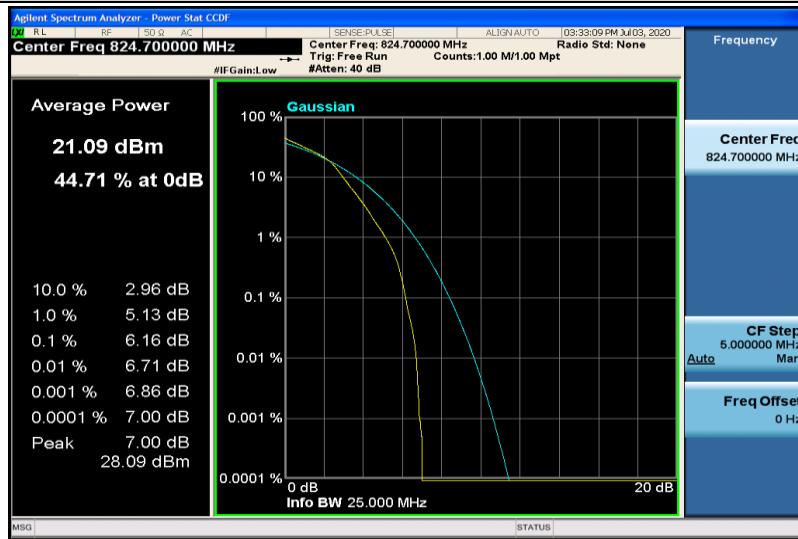

Band5-1.4MHz-16QAM-20407-1RB#0

Band5-1.4MHz-16QAM-20407-6RB#0