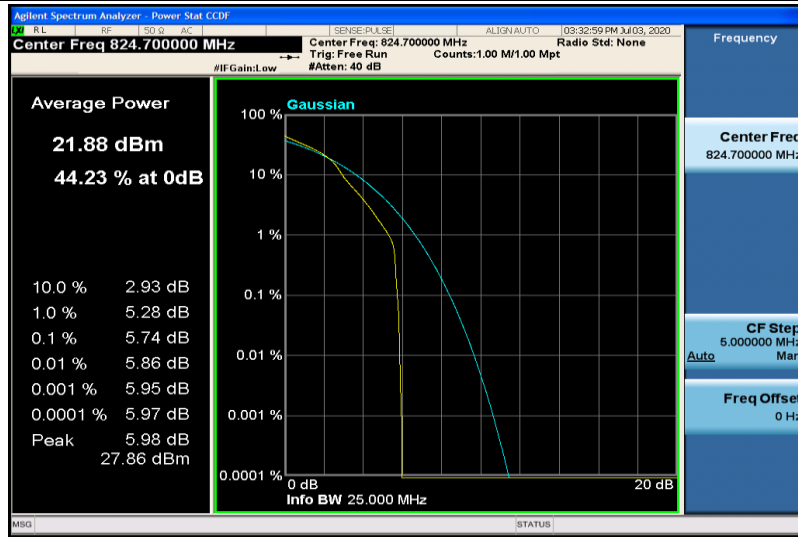

Band5-1.4MHz-QPSK-20643-6RB#0

Band5-1.4MHz-16QAM-20407-1RB#0