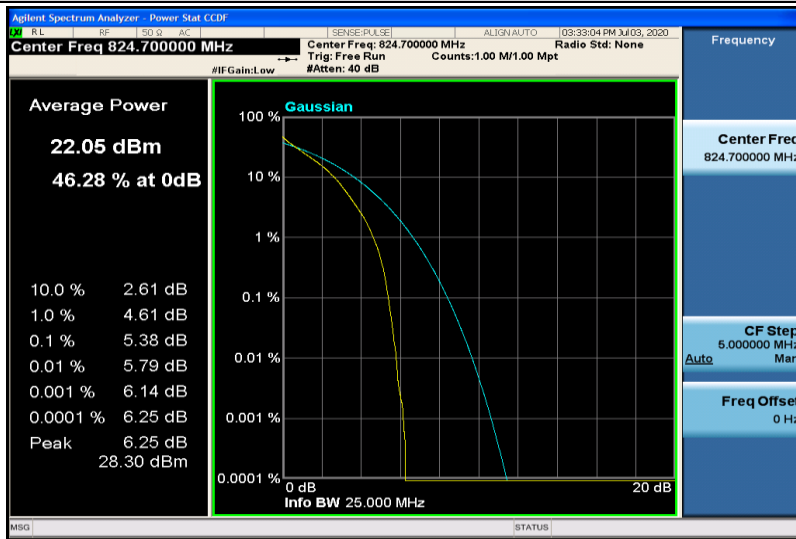

Band4-20MHz-16QAM-20175-100RB#0

Band4-20MHz-16QAM-20300-1RB#0

Band4-20MHz-16QAM-20300-100RB#0

Band5-1.4MHz-QPSK-20407-1RB#0

Band5-1.4MHz-QPSK-20407-6RB#0

Band5-1.4MHz-QPSK-20525-1RB#0

Band5-1.4MHz-QPSK-20525-6RB#0