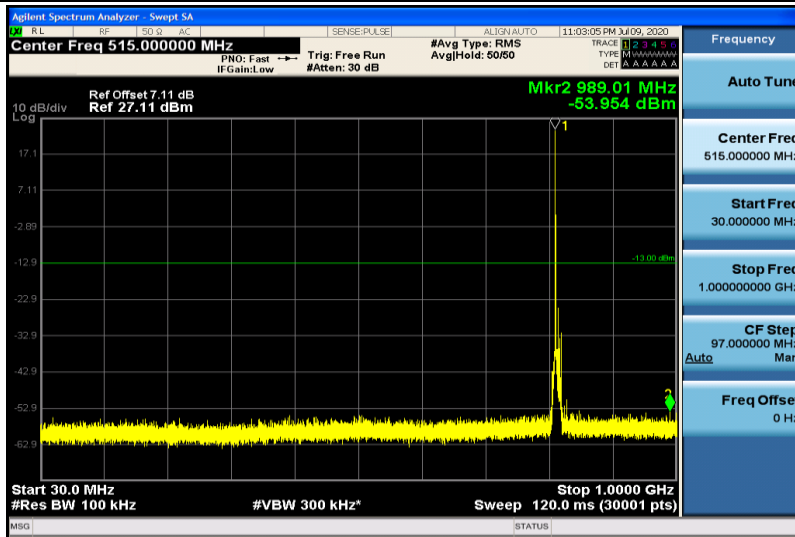

Band26-10MHz-16QAM-26740-1RB#0-30~1000MHz