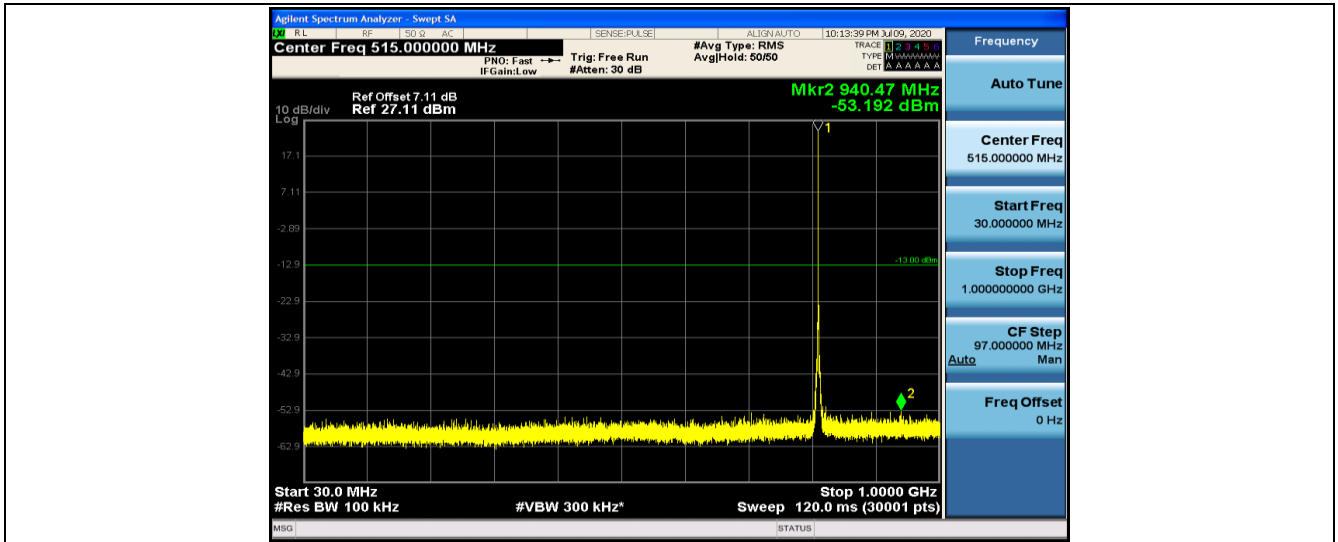

Band26	10MHz	QPSK	26740	1RB#0	1000~26000MHz	-37.52	PASS
Band26	10MHz	16QAM	26740	1RB#0	30~1000MHz	-53.95	PASS
Band26	10MHz	16QAM	26740	1RB#0	1000~26000MHz	-37.67	PASS
Band26	15MHz	QPSK	26765	1RB#0	30~1000MHz	-53.82	PASS
Band26	15MHz	QPSK	26765	1RB#0	1000~26000MHz	-37.52	PASS
Band26	15MHz	16QAM	26765	1RB#0	30~1000MHz	-54.38	PASS
Band26	15MHz	16QAM	26765	1RB#0	1000~26000MHz	-37.67	PASS

Test Graphs

Band26-1.4MHz-QPSK-26697-1RB#0-30~1000MHz