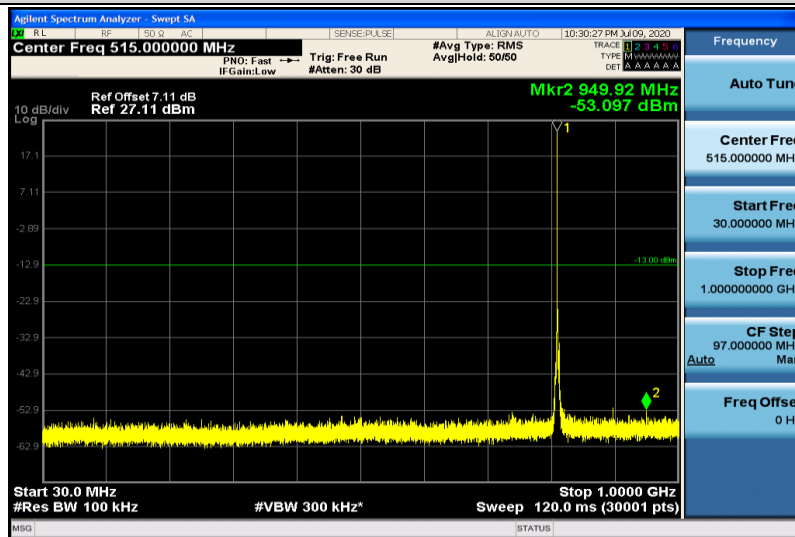

Band26-3MHz-QPSK-26705-1RB#0-30~1000MHz