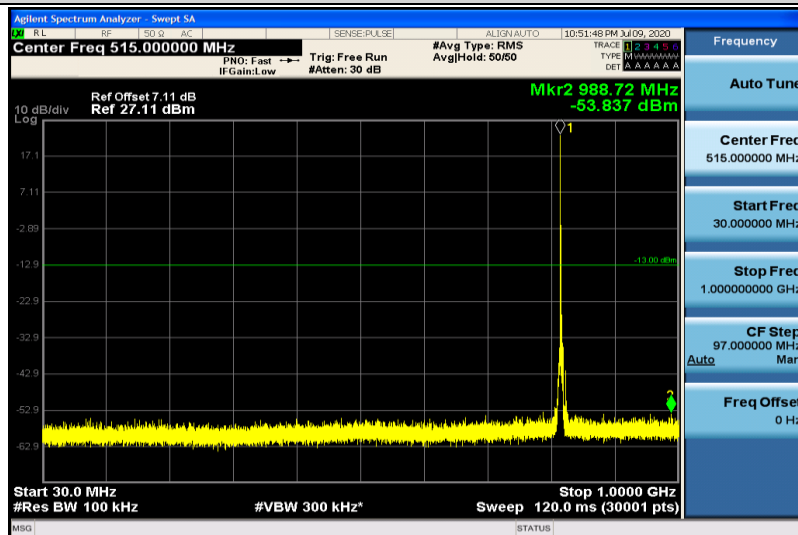

Band26-5MHz-16QAM-26715-1RB#0-30~1000MHz

Band26-5MHz-16QAM-26715-1RB#0-1000~26000MHz

Band26-5MHz-16QAM-26740-1RB#0-30~1000MHz

Band26-5MHz-16QAM-26740-1RB#0-1000~26000MHz

Band26-5MHz-16QAM-26765-1RB#0-30~1000MHz