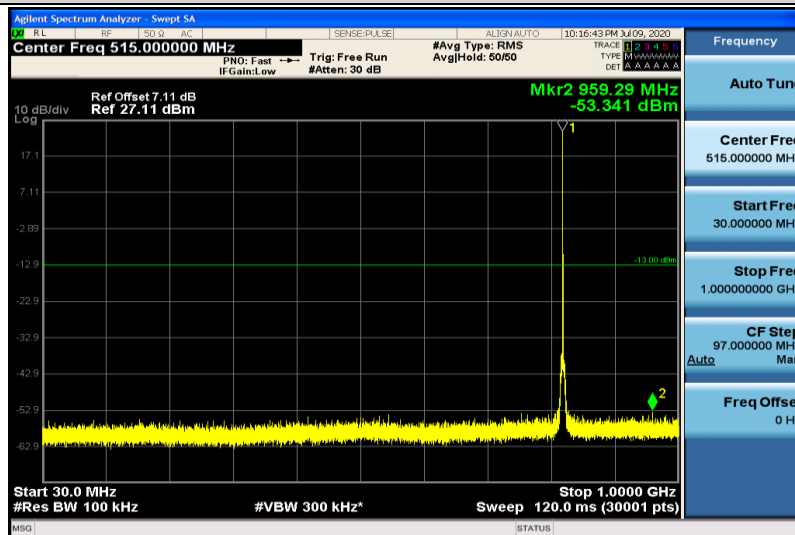

Band26-1.4MHz-QPSK-26783-1RB#0-1000~26000MHz

Band26-1.4MHz-16QAM-26697-1RB#0-30~1000MHz

Band26-1.4MHz-16QAM-26697-1RB#0-1000~26000MHz

Band26-1.4MHz-16QAM-26740-1RB#0-30~100MHz

Band26-1.4MHz-16QAM-26740-1RB#0-100~2600MHz