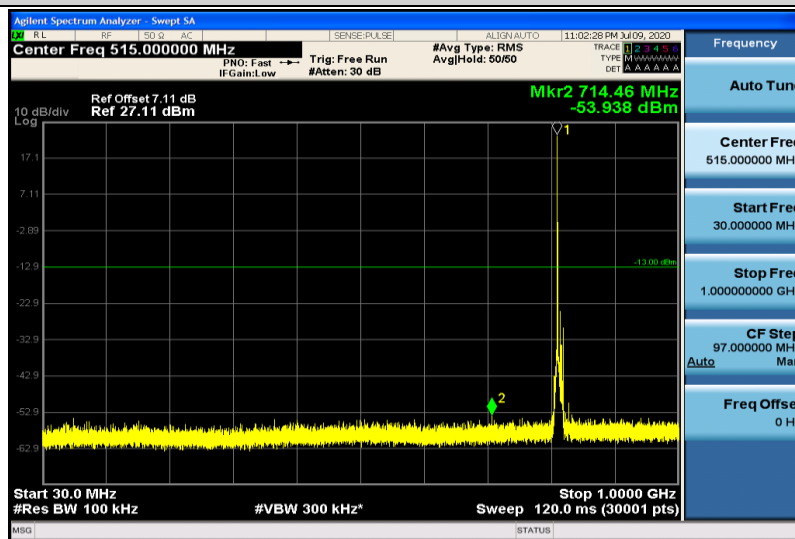

Band26-10MHz-QPSK-26740-1RB#0-30~1000MHz