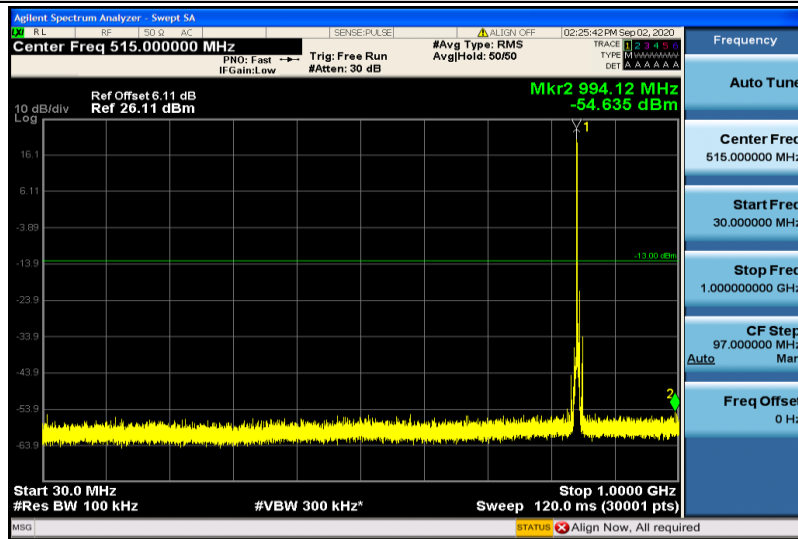

Band5-5MHz-16QAM-20525-1RB#0-1000~26000MHz

Band5-5MHz-16QAM-20625-1RB#0-30~1000MHz