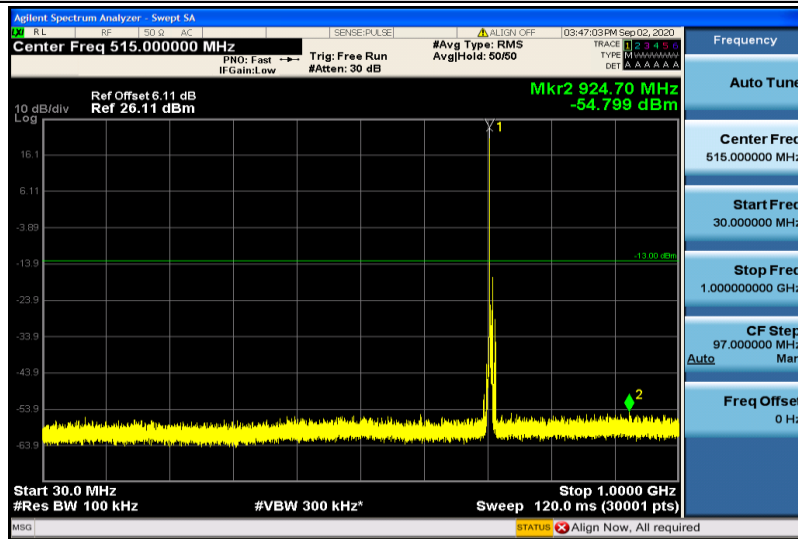

Band12-5MHz-16QAM-23035-1RB#0-30~1000MHz

Band12-5MHz-16QAM-23035-1RB#0-1000~26000MHz

Band12-5MHz-16QAM-23095-1RB#0-30~1000MHz

Band12-5MHz-16QAM-23095-1RB#0-1000~26000MHz

Band12-5MHz-16QAM-23155-1RB#0-30~1000MHz