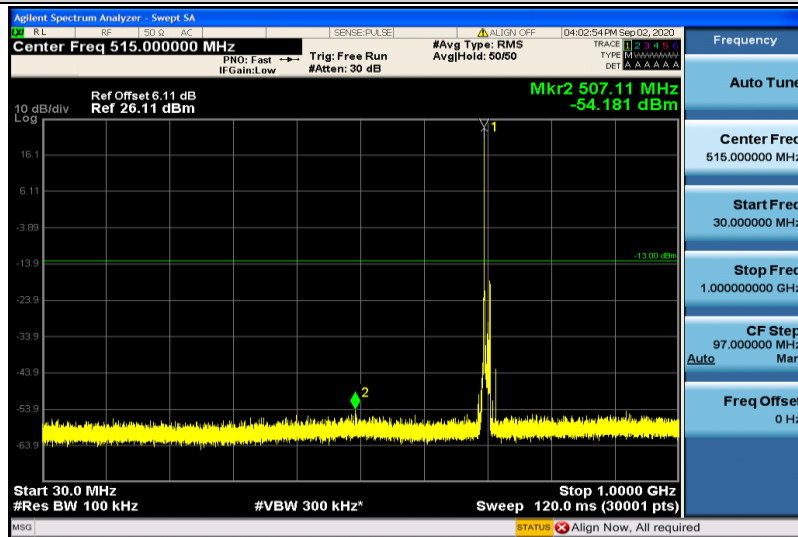

Band12-10MHz-QPSK-23060-1RB#0-1000~26000MHz

Band12-10MHz-QPSK-23095-1RB#0-30~1000MHz