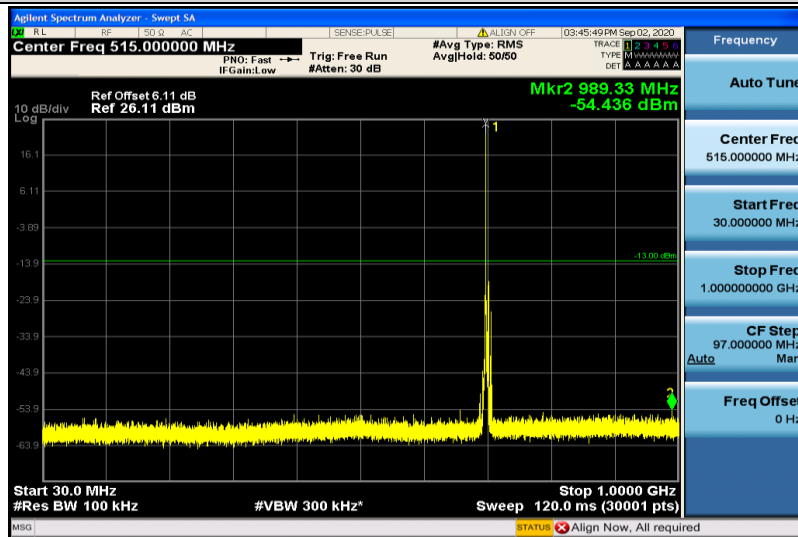

Band12-5MHz-16QAM-23035-1RB#0-1000~26000MHz

Band12-5MHz-16QAM-23095-1RB#0-30~1000MHz