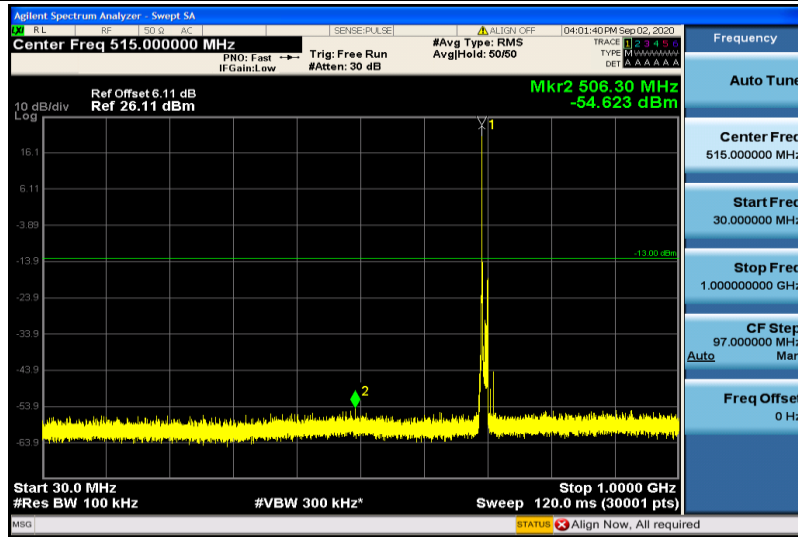

Band12-5MHz-16QAM-23155-1RB#0-1000~26000MHz

Band12-10MHz-QPSK-23060-1RB#0-30~1000MHz