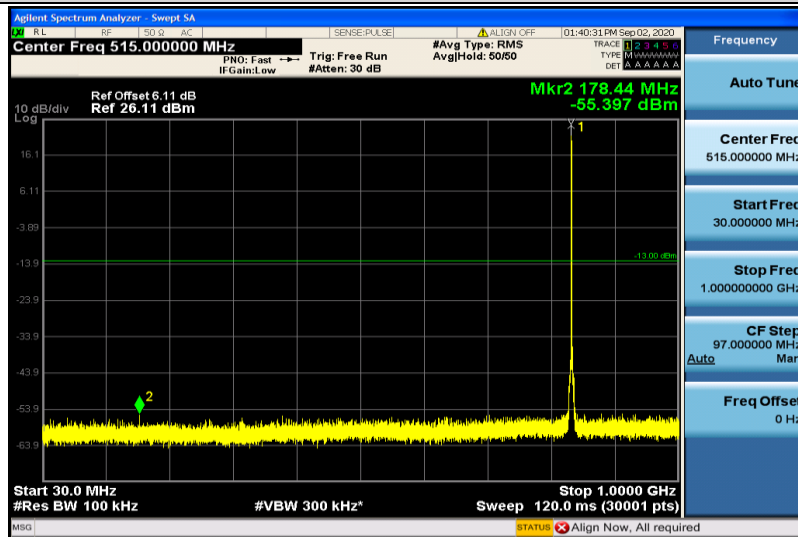

Band5-1.4MHz-16QAM-20407-1RB#0-1000~26000MHz

Band5-1.4MHz-16QAM-20525-1RB#0-30~1000MHz