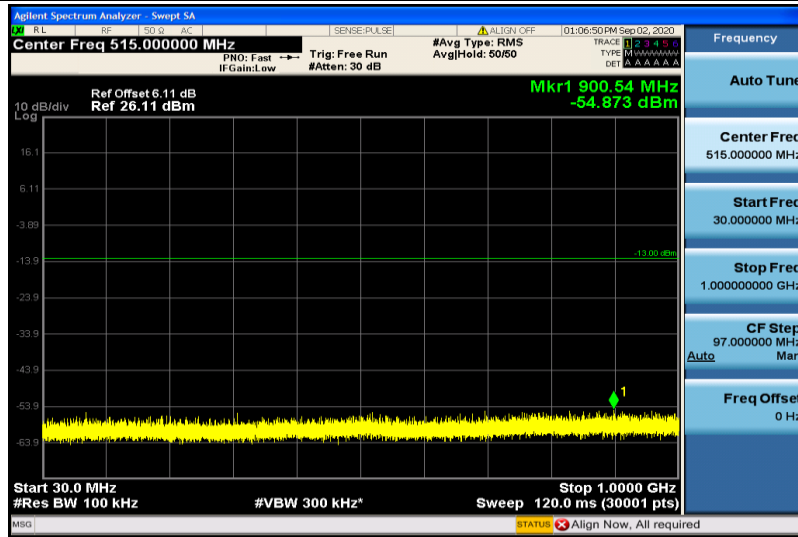

Band4-15MHz-16QAM-20325-1RB#0-1000~26000MHz

Band4-20MHz-QPSK-20050-1RB#0-30~1000MHz