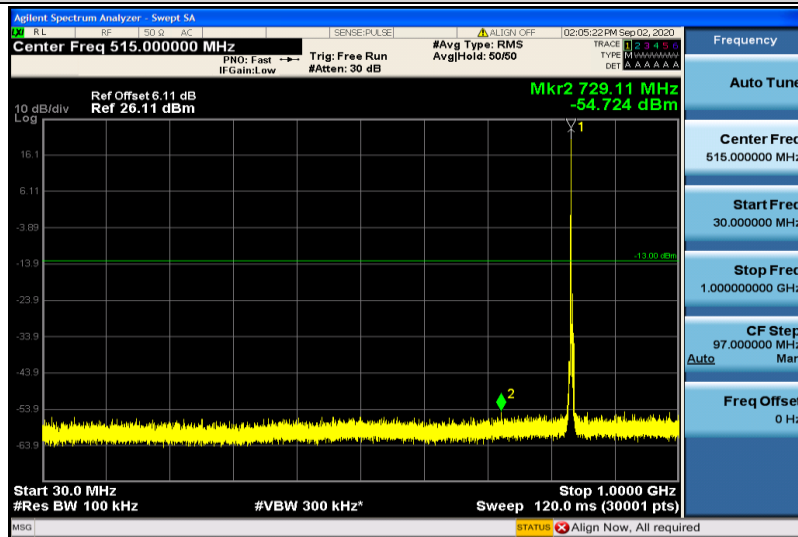

Band5-3MHz-QPSK-20415-1RB#0-1000~26000MHz

Band5-3MHz-QPSK-20525-1RB#0-30~1000MHz