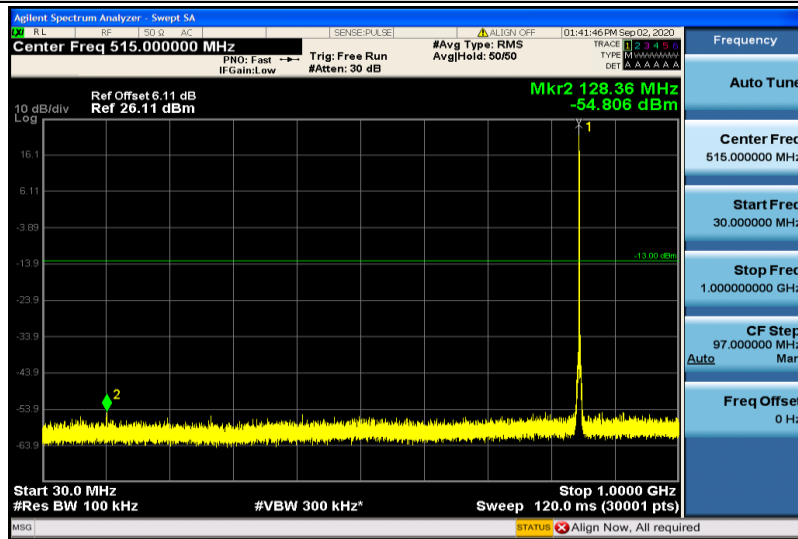

Band5-1.4MHz-16QAM-20525-1RB#0-1000~26000MHz

Band5-1.4MHz-16QAM-20643-1RB#0-30~1000MHz