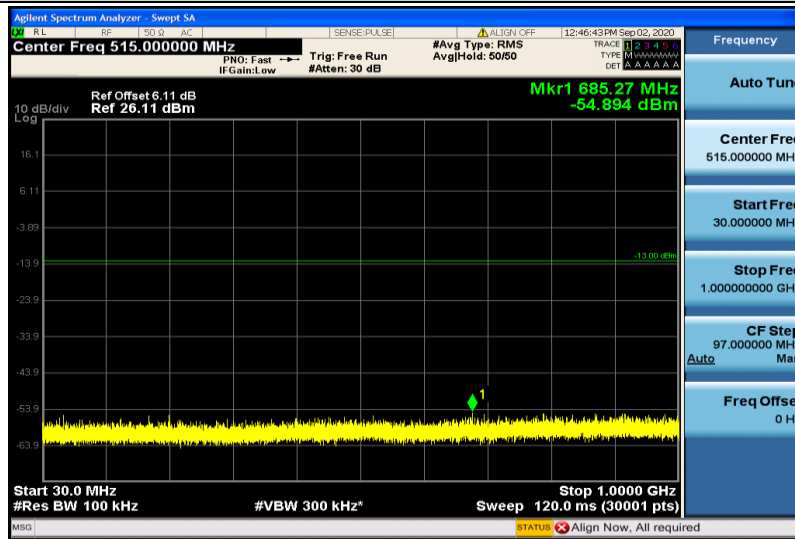

Band4-15MHz-QPSK-20175-1RB#0-1000~26000MHz

Band4-15MHz-QPSK-20325-1RB#0-30~1000MHz