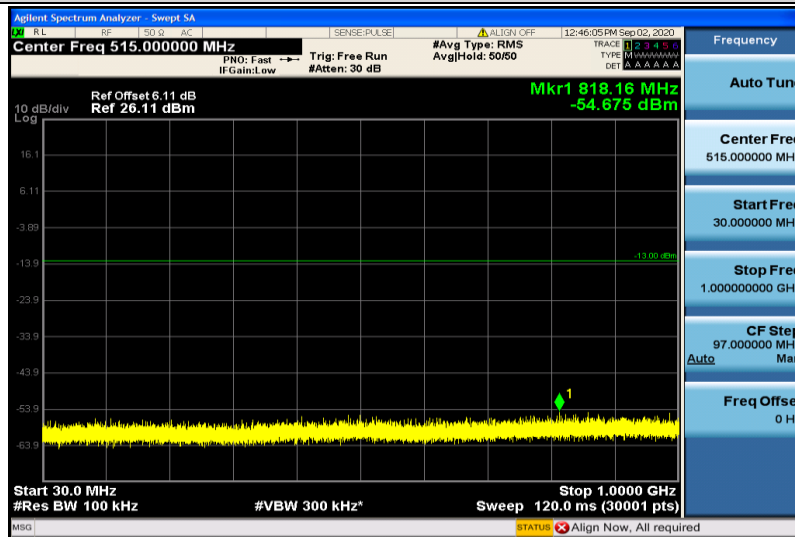

Band4-15MHz-16QAM-20025-1RB#0-1000~26000MHz

Band4-15MHz-16QAM-20175-1RB#0-30~1000MHz