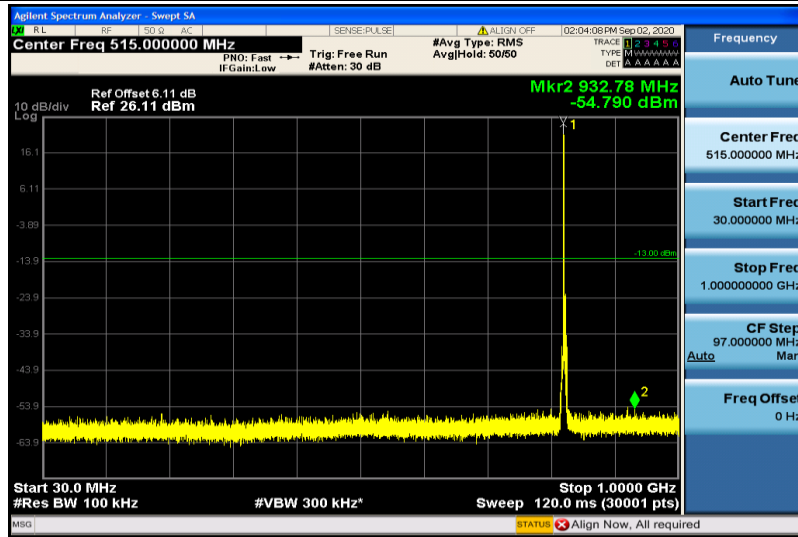

Band5-1.4MHz-16QAM-20407-1RB#0-1000~26000MHz

Band5-1.4MHz-16QAM-20525-1RB#0-30~1000MHz

Band5-1.4MHz-16QAM-20525-1RB#0-1000~26000MHz

Band5-1.4MHz-16QAM-20643-1RB#0-30~1000MHz

Band5-1.4MHz-16QAM-20643-1RB#0-1000~26000MHz