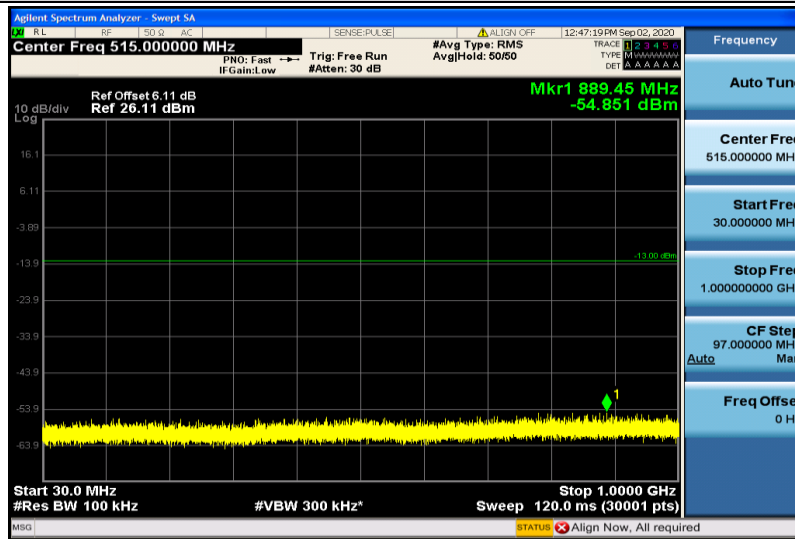

Band4-15MHz-16QAM-20025-1RB#0-30~1000MHz

Band4-15MHz-16QAM-20025-1RB#0-1000~26000MHz

Band4-15MHz-16QAM-20175-1RB#0-30~1000MHz

Band4-15MHz-16QAM-20175-1RB#0-1000~26000MHz

Band4-15MHz-16QAM-20325-1RB#0-30~1000MHz