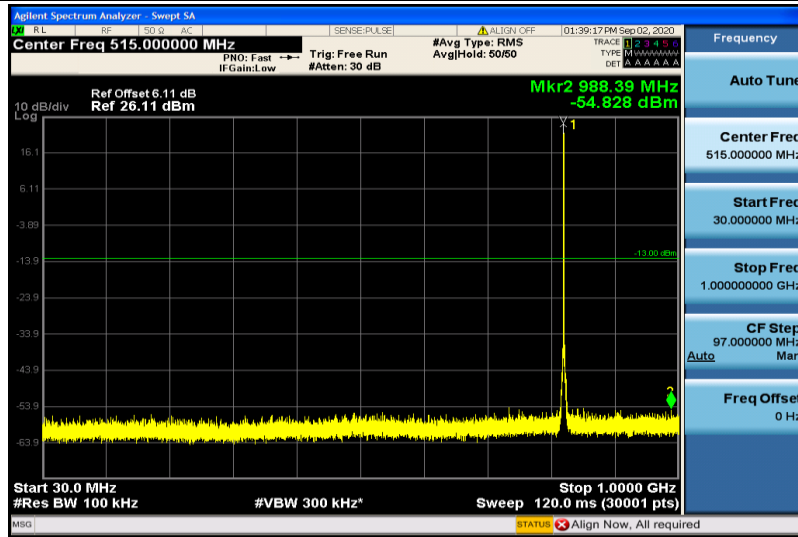

Band5-1.4MHz-QPSK-20525-1RB#0-30~1000MHz

Band5-1.4MHz-QPSK-20525-1RB#0-1000~26000MHz

Band5-1.4MHz-QPSK-20643-1RB#0-30~1000MHz

Band5-1.4MHz-QPSK-20643-1RB#0-1000~26000MHz

Band5-1.4MHz-16QAM-20407-1RB#0-30~1000MHz