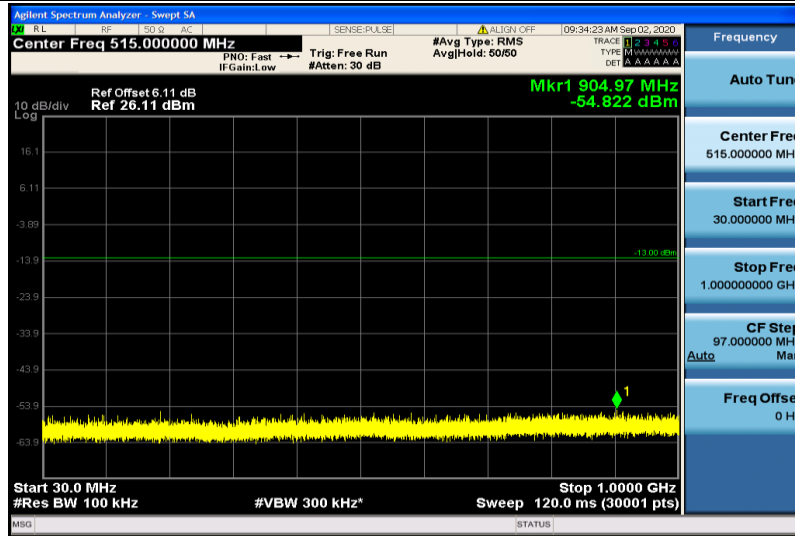

Test Graphs

Band2-1.4MHz-QPSK-18607-1RB#0-30~1000MHz