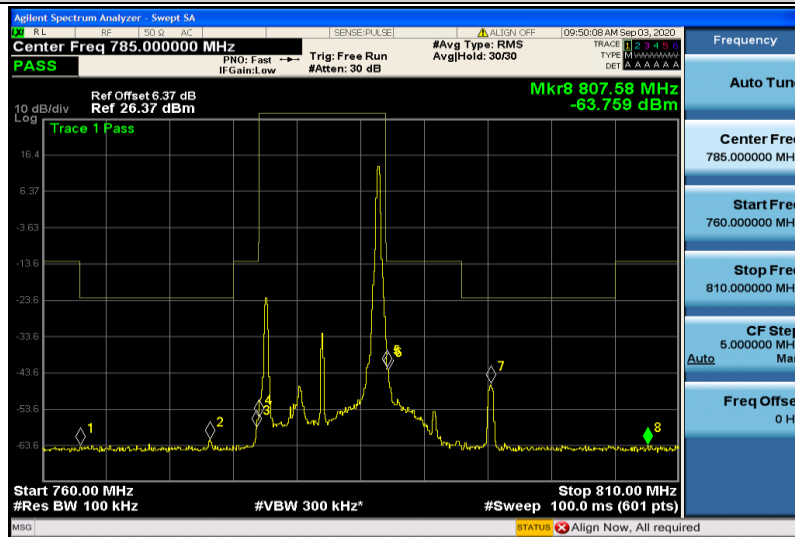

Band13-5MHz-16QAM-23255-1RB#24

Band13-5MHz-16QAM-23255-25RB#0

Band13-10MHz-QPSK-23230-1RB#49

Band13-10MHz-QPSK-23230-50RB#0

Band13-10MHz-16QAM-23230-1RB#49

Band13-10MHz-16QAM-23230-50RB#0

8.5 Appendix E: Conducted Spurious Emission