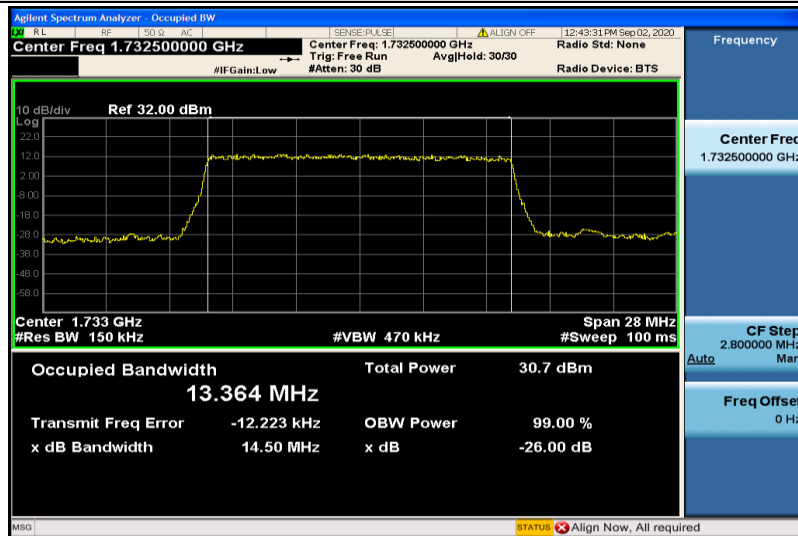

Band4-10MHz-16QAM-20000-50RB#0-8.9254

Band4-10MHz-16QAM-20175-50RB#0-8.9365

Band4-10MHz-16QAM-20350-50RB#0-8.9202

Band4-15MHz-QPSK-20025-75RB#0-13.372

Band4-15MHz-QPSK-20175-75RB#0-13.364

Band4-15MHz-QPSK-20325-75RB#0-13.406