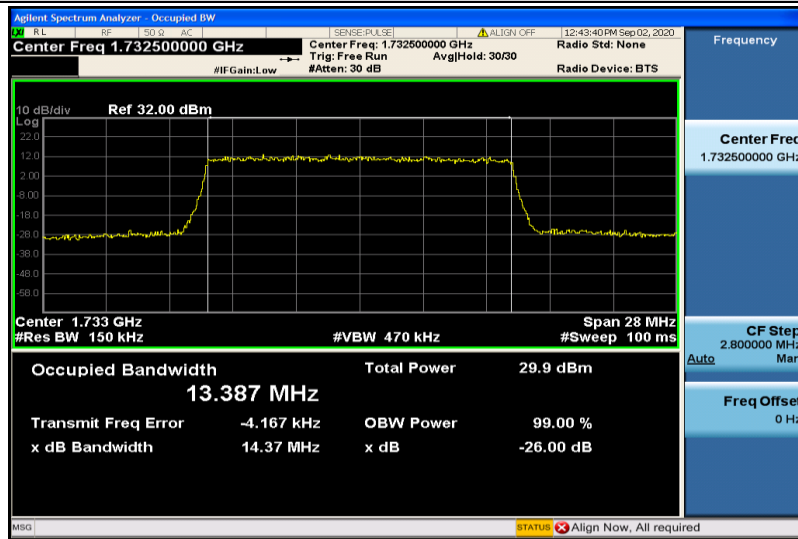

Band4-15MHz-16QAM-20175-75RB#0-13.387