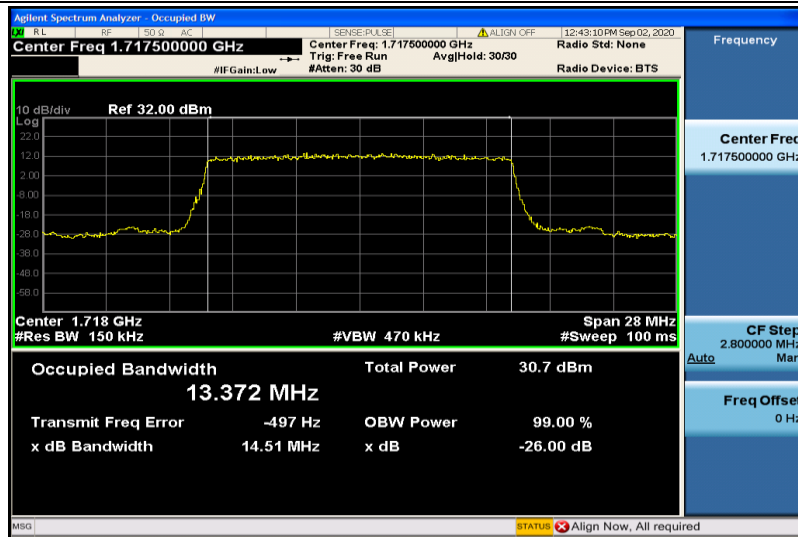

Band4-10MHz-16QAM-20000-50RB#0-8.9254

Band4-10MHz-16QAM-20175-50RB#0-8.9365

Band4-10MHz-16QAM-20350-50RB#0-8.9202

Band4-15MHz-QPSK-20025-75RB#0-13.372

Band4-15MHz-QPSK-20175-75RB#0-13.364

Band4-15MHz-QPSK-20325-75RB#0-13.406