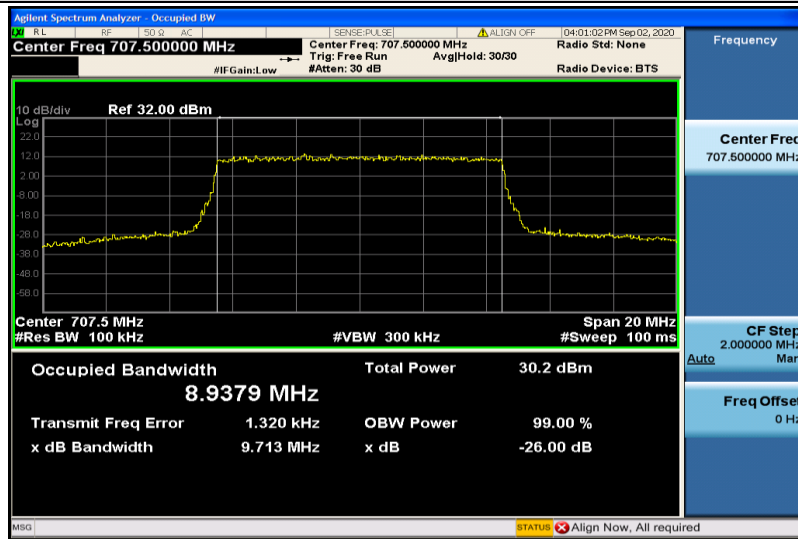

Band12-10MHz-16QAM-23095-50RB#0-8.9379