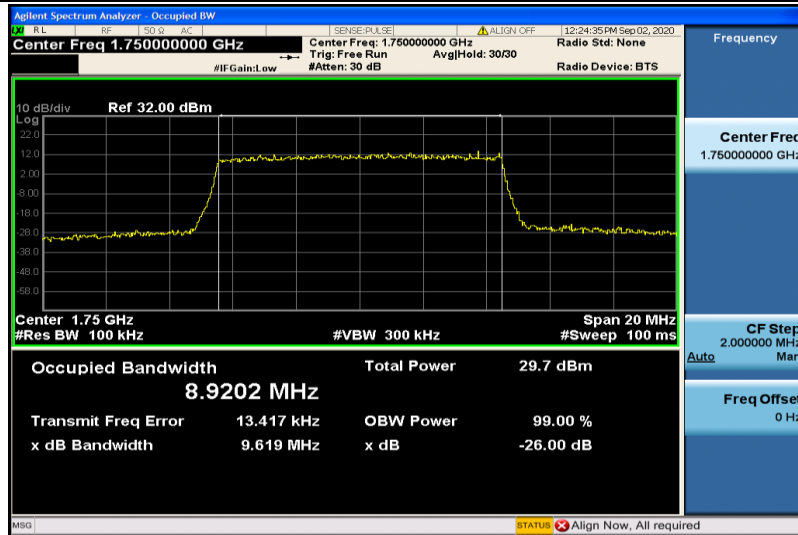

Band4-10MHz-16QAM-20000-50RB#0-8.9254

Band4-10MHz-16QAM-20175-50RB#0-8.9365

Band4-10MHz-16QAM-20350-50RB#0-8.9202

Band4-15MHz-QPSK-20025-75RB#0-13.372

Band4-15MHz-QPSK-20175-75RB#0-13.364

Band4-15MHz-QPSK-20325-75RB#0-13.406