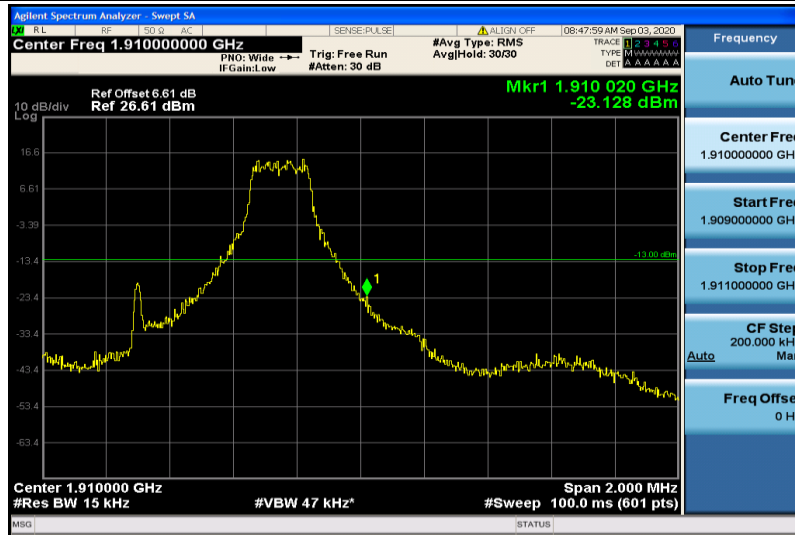

Band2-1.4MHz-QPSK-19193-1RB#5