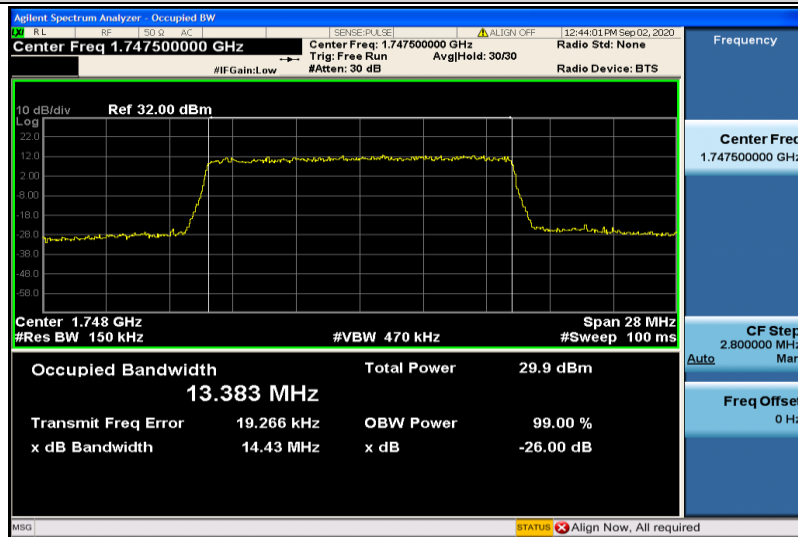

Band4-15MHz-16QAM-20325-75RB#0-13.383