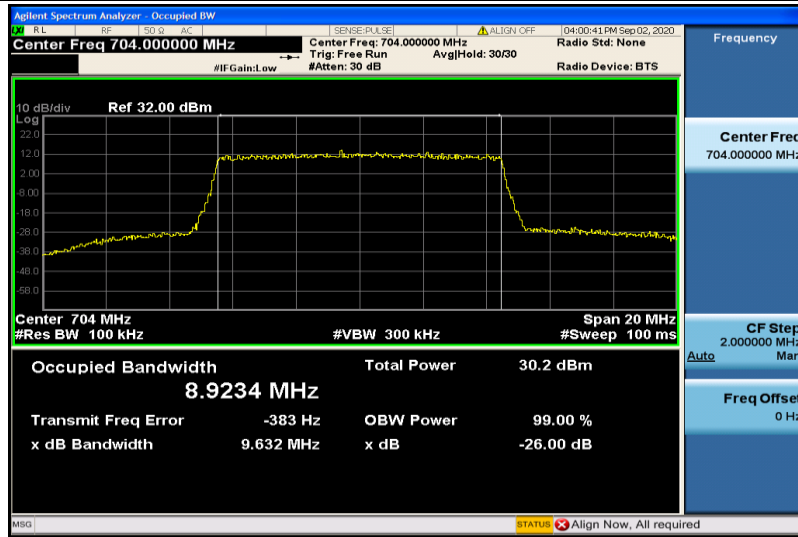

Band12-5MHz-16QAM-23035-25RB#0-4.4739

Band12-5MHz-16QAM-23095-25RB#0-4.4814

Band12-5MHz-16QAM-23155-25RB#0-4.4708

Band12-10MHz-QPSK-23060-50RB#0-8.9350

Band12-10MHz-QPSK-23095-50RB#0-8.9359

Band12-10MHz-QPSK-23130-50RB#0-8.9347