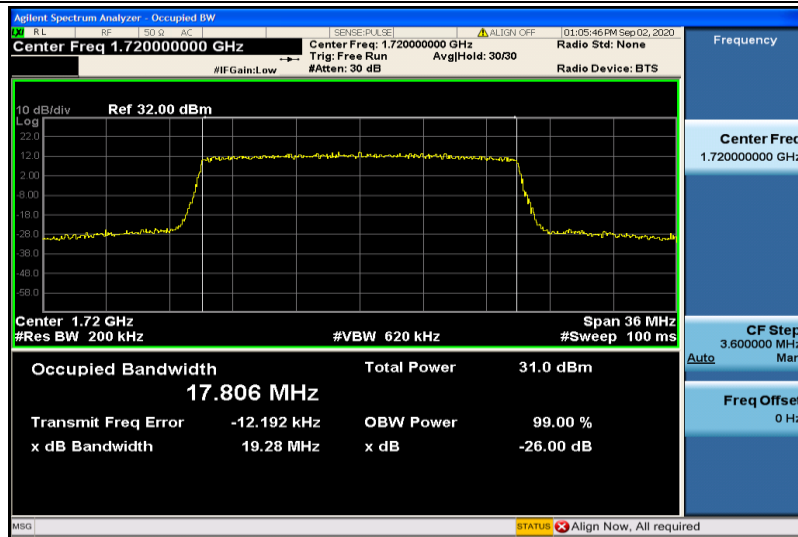

Band4-20MHz-QPSK-20050-100RB#0-17.806