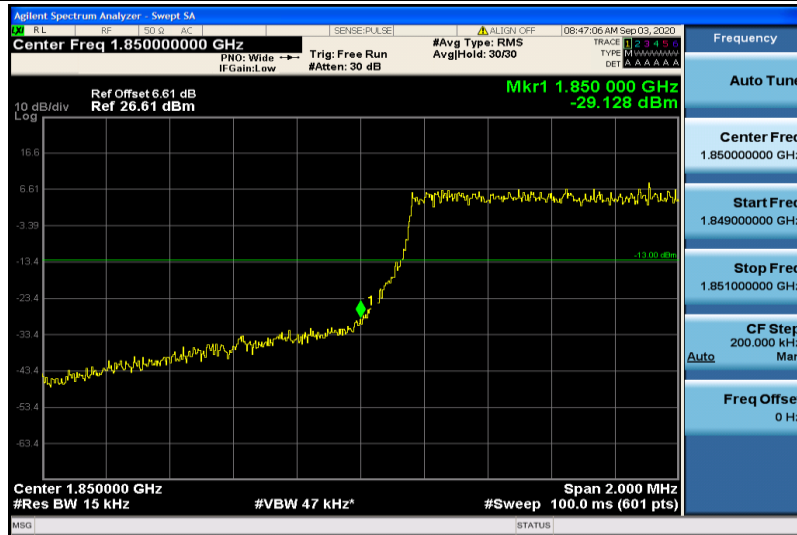

Band2-1.4MHz-QPSK-18607-6RB#0