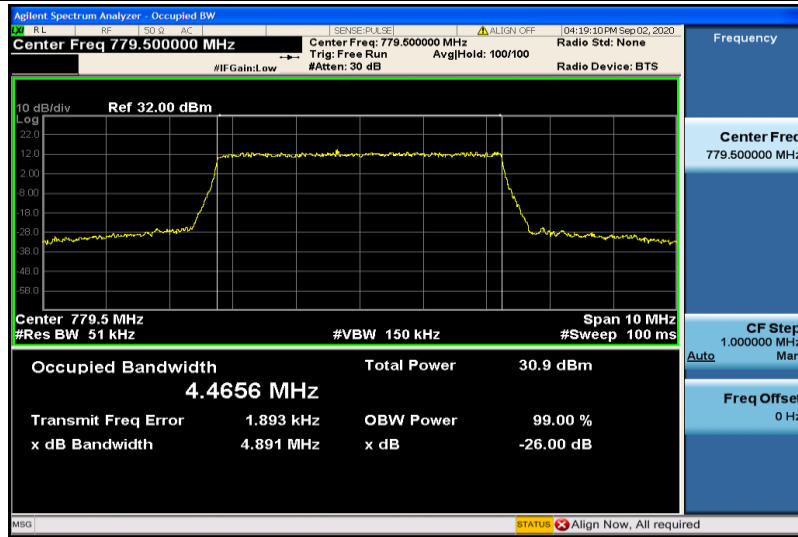

Band13-5MHz-QPSK-23205-25RB#0-4.4656