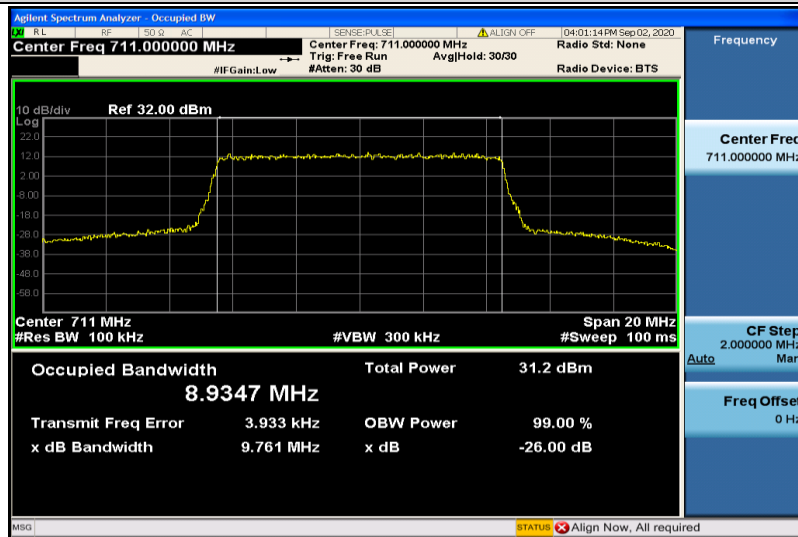

Band12-5MHz-16QAM-23035-25RB#0-4.4739

Band12-5MHz-16QAM-23095-25RB#0-4.4814

Band12-5MHz-16QAM-23155-25RB#0-4.4708

Band12-10MHz-QPSK-23060-50RB#0-8.9350

Band12-10MHz-QPSK-23095-50RB#0-8.9359

Band12-10MHz-QPSK-23130-50RB#0-8.9347