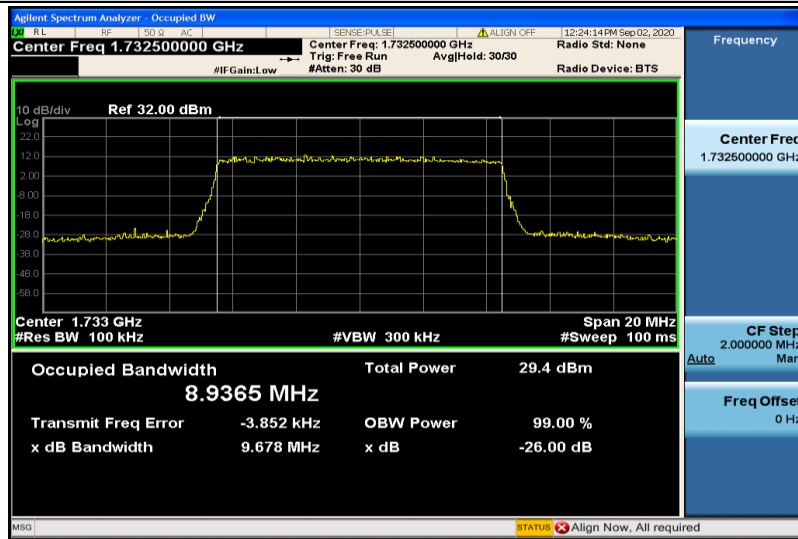

Band4-10MHz-16QAM-20000-50RB#0-8.9254

Band4-10MHz-16QAM-20175-50RB#0-8.9365

Band4-10MHz-16QAM-20350-50RB#0-8.9202

Band4-15MHz-QPSK-20025-75RB#0-13.372

Band4-15MHz-QPSK-20175-75RB#0-13.364

Band4-15MHz-QPSK-20325-75RB#0-13.406