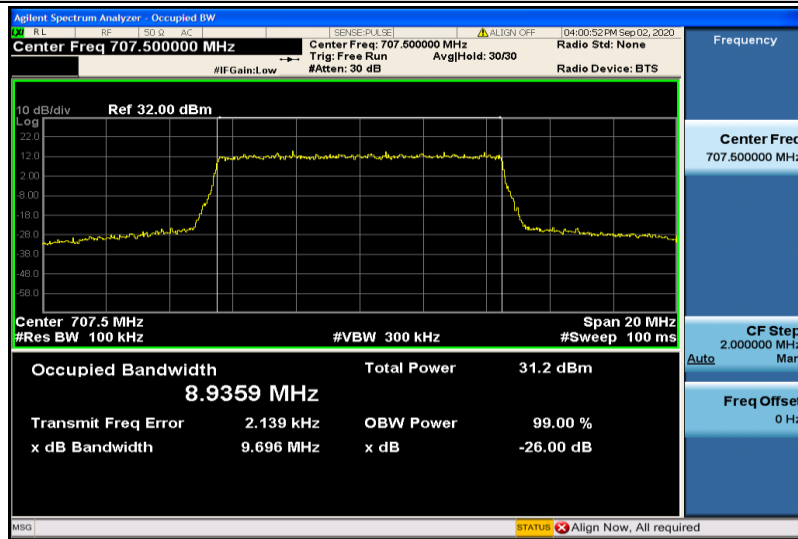

Band12-5MHz-16QAM-23035-25RB#0-4.4739

Band12-5MHz-16QAM-23095-25RB#0-4.4814

Band12-5MHz-16QAM-23155-25RB#0-4.4708

Band12-10MHz-QPSK-23060-50RB#0-8.9350

Band12-10MHz-QPSK-23095-50RB#0-8.9359

Band12-10MHz-QPSK-23130-50RB#0-8.9347