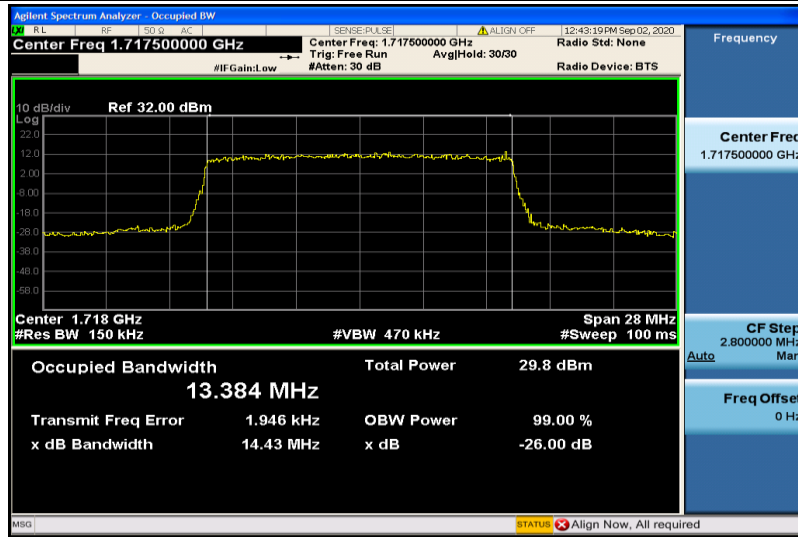

Band4-10MHz-16QAM-20000-50RB#0-8.9254

Band4-10MHz-16QAM-20175-50RB#0-8.9365

Band4-10MHz-16QAM-20350-50RB#0-8.9202

Band4-15MHz-QPSK-20025-75RB#0-13.372

Band4-15MHz-QPSK-20175-75RB#0-13.364

Band4-15MHz-QPSK-20325-75RB#0-13.406