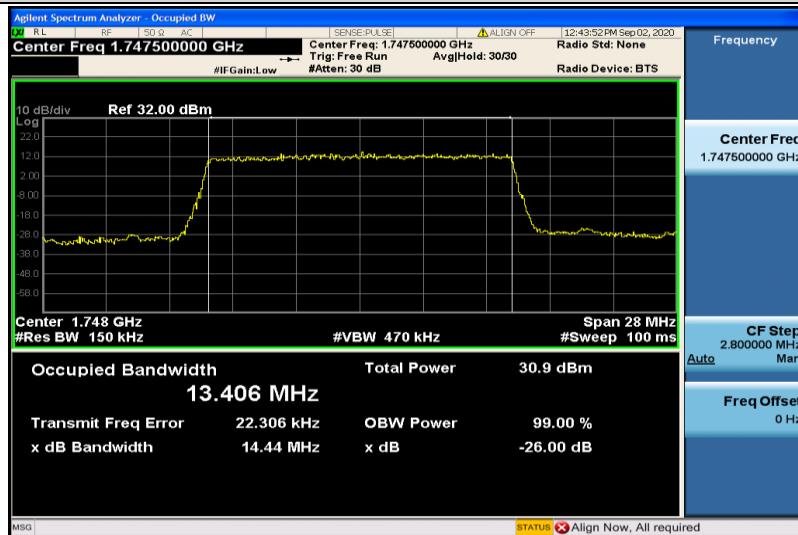

Band4-10MHz-16QAM-20000-50RB#0-8.9254

Band4-10MHz-16QAM-20175-50RB#0-8.9365

Band4-10MHz-16QAM-20350-50RB#0-8.9202

Band4-15MHz-QPSK-20025-75RB#0-13.372

Band4-15MHz-QPSK-20175-75RB#0-13.364

Band4-15MHz-QPSK-20325-75RB#0-13.406