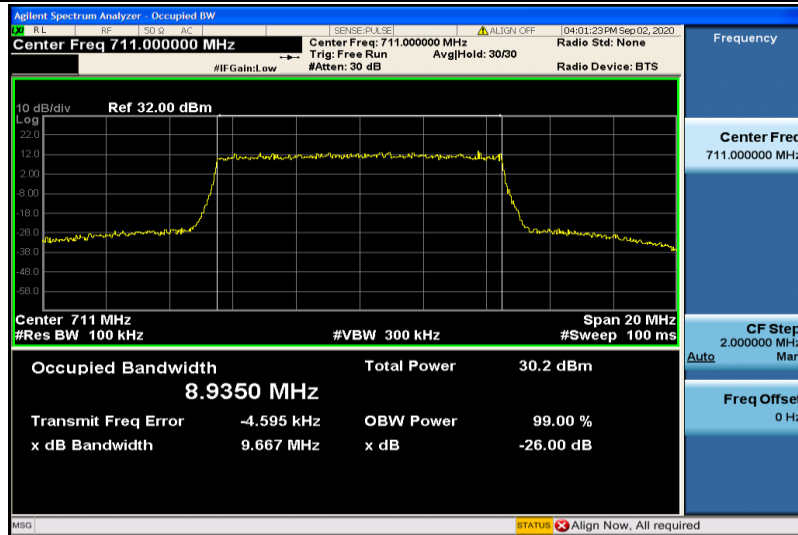

Band12-10MHz-16QAM-23130-50RB#0-8.9350