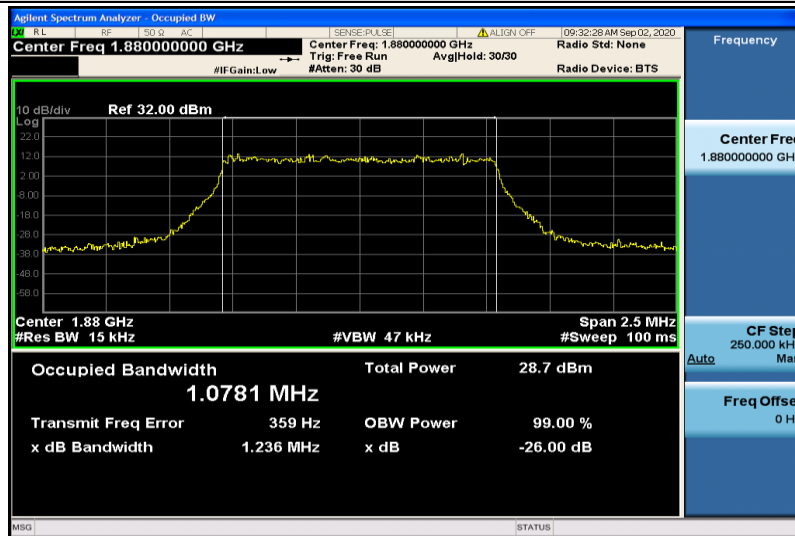

Band2-1.4MHz-16QAM-18900-6RB#0-1.0781