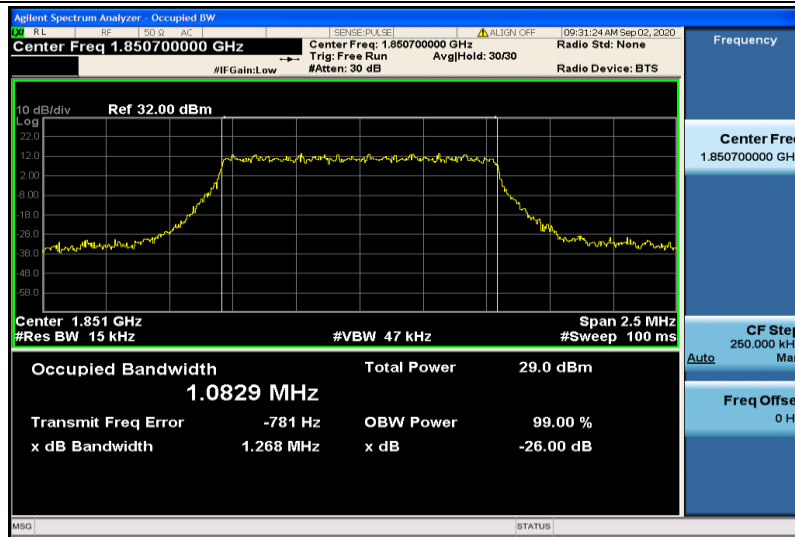

---

Band13	10MHz	QPSK	23230	50RB#0	8.9306	9.668	PASS
Band13	10MHz	16QAM	23230	50RB#0	8.9297	9.683	PASS

Test Graphs

Band2-1.4MHz-QPSK-18607-6RB#0-1.0782

Band2-1.4MHz-QPSK-18900-6RB#0-1.0816

Band2-1.4MHz-QPSK-19193-6RB#0-1.0833