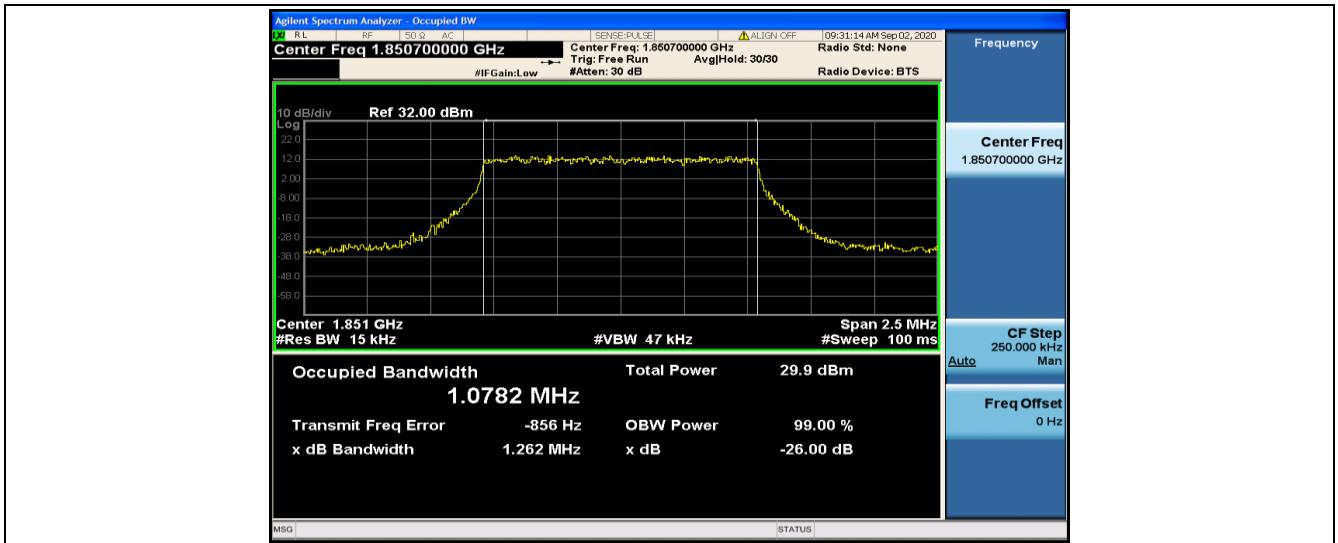

Test Graphs

Band2-1.4MHz-QPSK-18607-6RB#0-1.0782