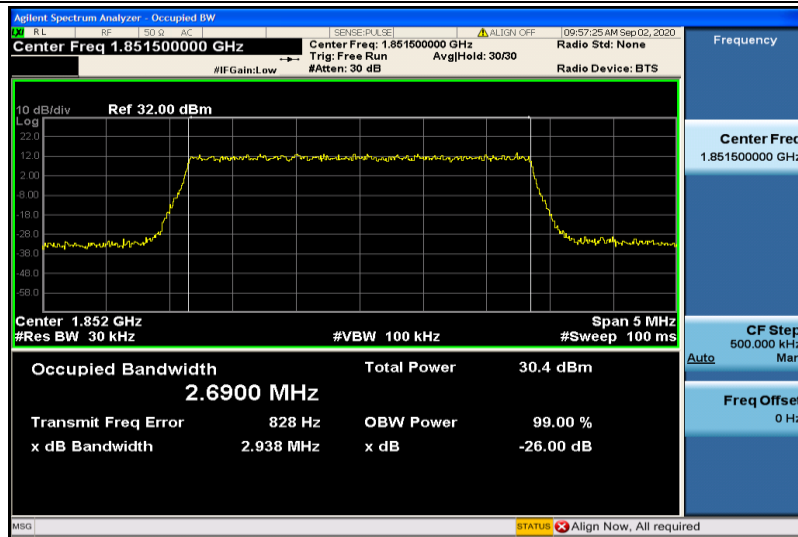

Band2-3MHz-QPSK-18615-15RB#0-2.6900