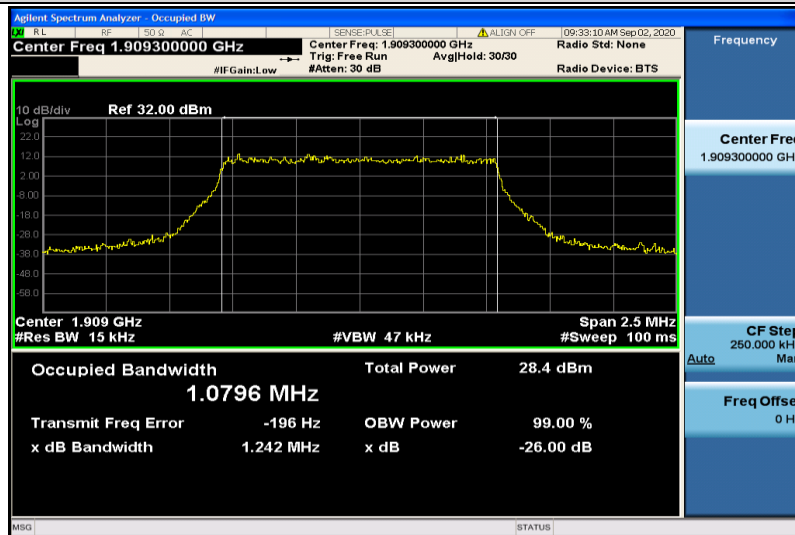

Band2-1.4MHz-16QAM-19193-6RB#0-1.0796