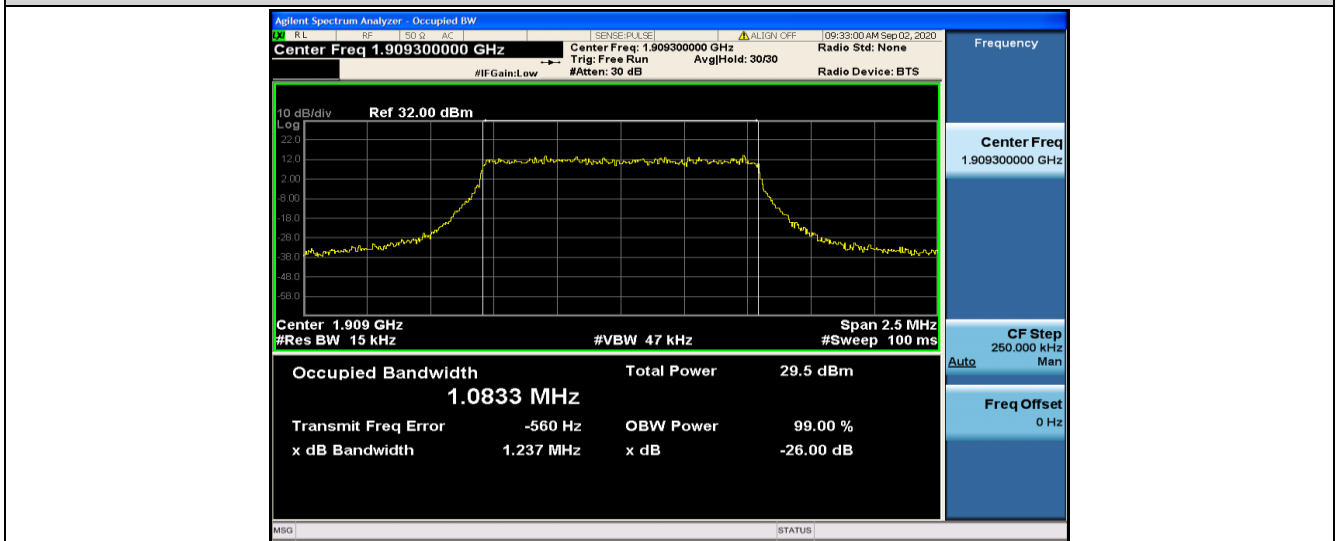

---

Band13	10MHz	QPSK	23230	50RB#0	8.9306	9.668	PASS
Band13	10MHz	16QAM	23230	50RB#0	8.9297	9.683	PASS

Test Graphs

Band2-1.4MHz-QPSK-18607-6RB#0-1.0782

Band2-1.4MHz-QPSK-18900-6RB#0-1.0816

Band2-1.4MHz-QPSK-19193-6RB#0-1.0833