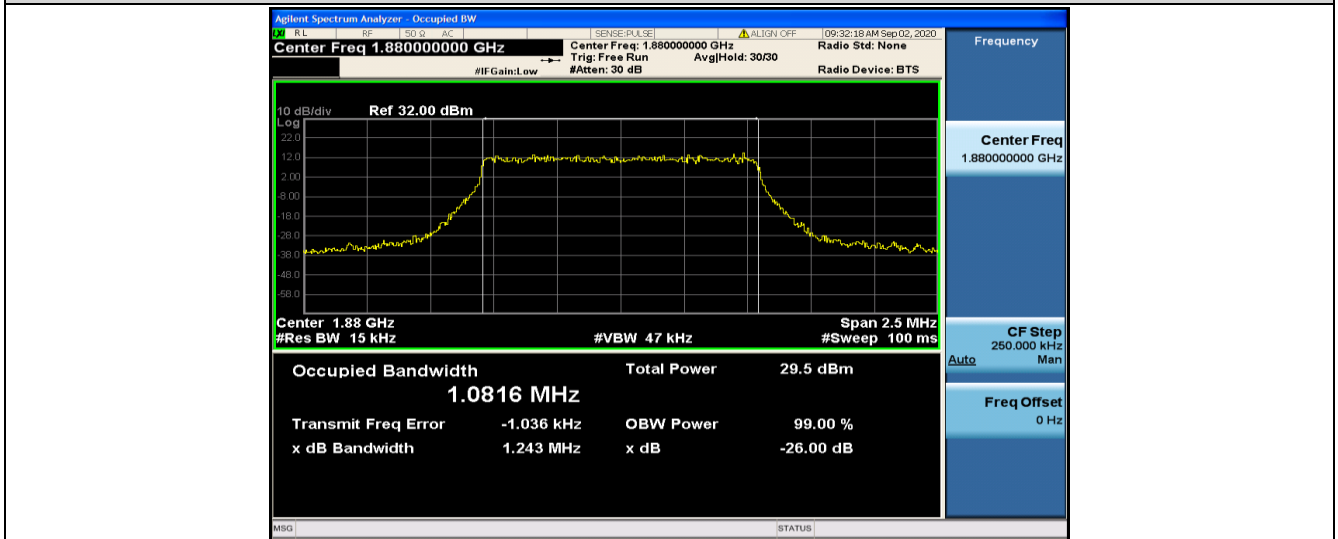

Band2-1.4MHz-QPSK-18900-6RB#0-1.0816