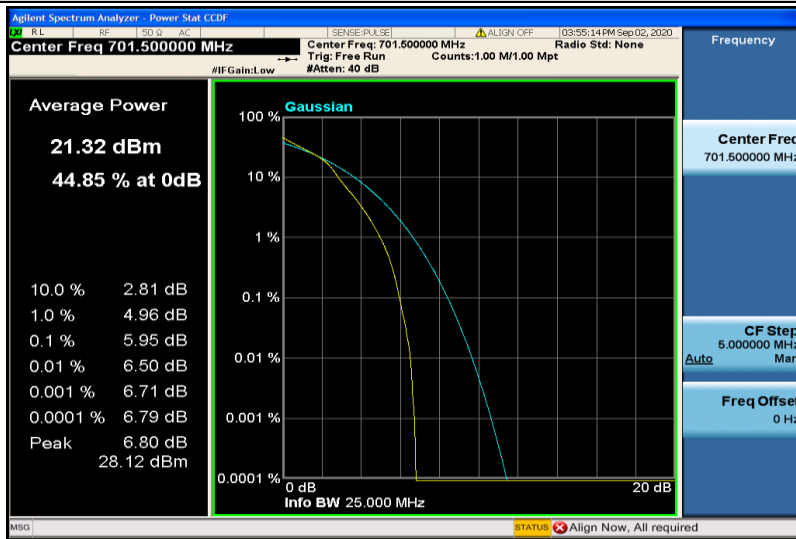

Band12-5MHz-16QAM-23035-1RB#0

Band12-5MHz-16QAM-23035-25RB#0