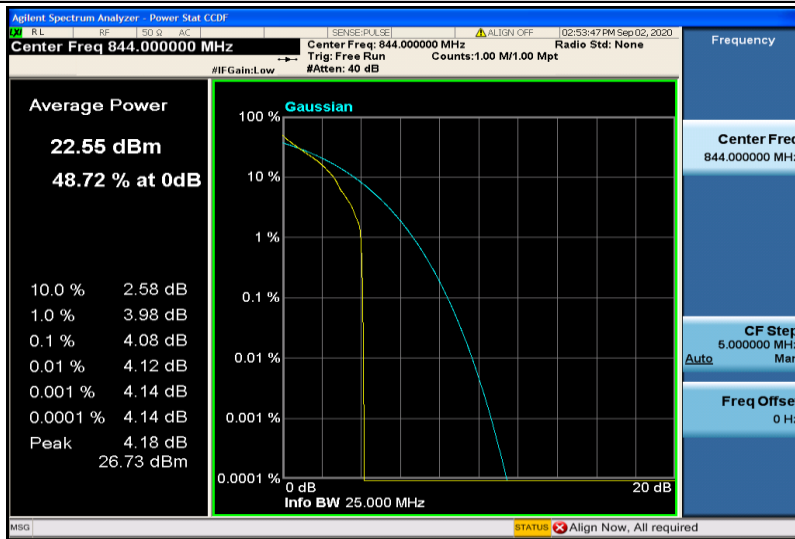

Band5-10MHz-QPSK-20525-50RB#0

Band5-10MHz-QPSK-20600-1RB#0