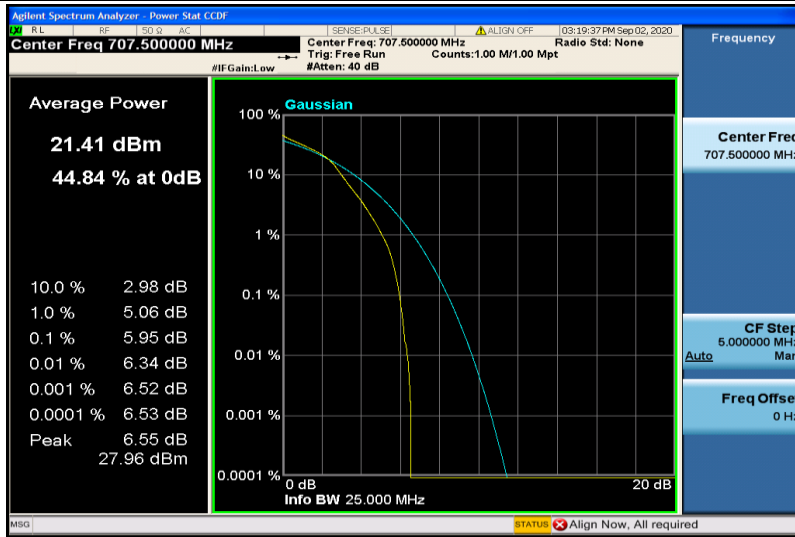

Band12-1.4MHz-QPSK-23173-1RB#0

Band12-1.4MHz-QPSK-23173-6RB#0

Band12-1.4MHz-16QAM-23017-1RB#0

Band12-1.4MHz-16QAM-23017-6RB#0

Band12-1.4MHz-16QAM-23095-1RB#0

Band12-1.4MHz-16QAM-23095-6RB#0

Band12-1.4MHz-16QAM-23173-1RB#0