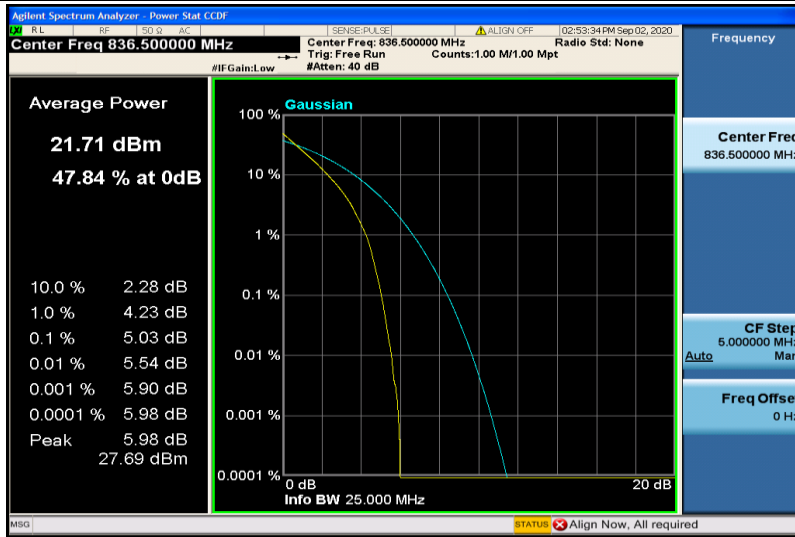

Band5-10MHz-QPSK-20525-1RB#0

Band5-10MHz-QPSK-20525-50RB#0