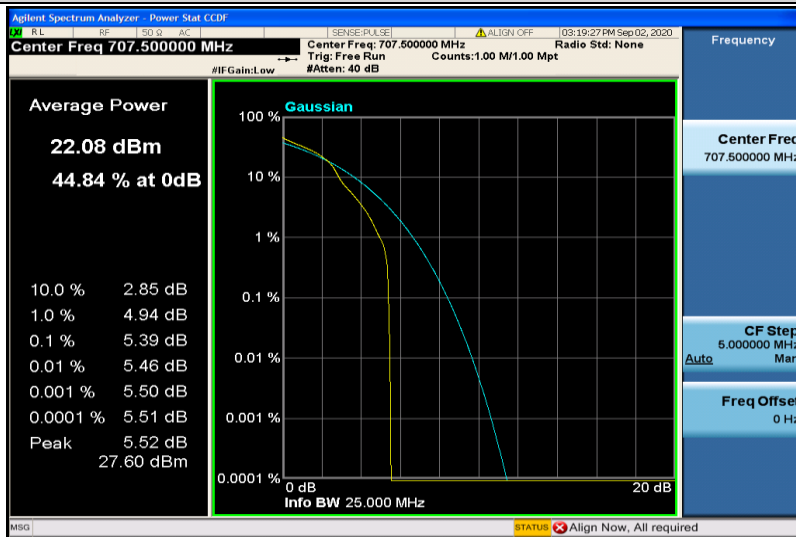

Band12-1.4MHz-QPSK-23173-1RB#0

Band12-1.4MHz-QPSK-23173-6RB#0

Band12-1.4MHz-16QAM-23017-1RB#0

Band12-1.4MHz-16QAM-23017-6RB#0

Band12-1.4MHz-16QAM-23095-1RB#0

Band12-1.4MHz-16QAM-23095-6RB#0

Band12-1.4MHz-16QAM-23173-1RB#0