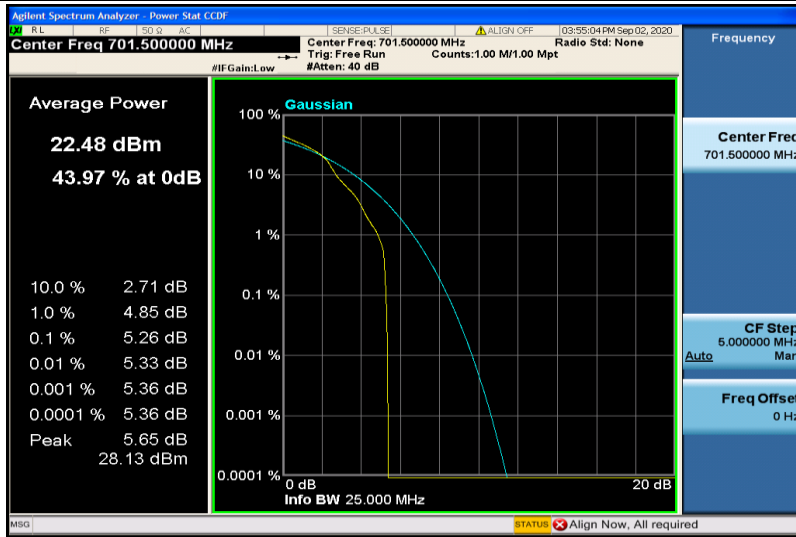

Band12-5MHz-QPSK-23155-25RB#0

Band12-5MHz-16QAM-23035-1RB#0