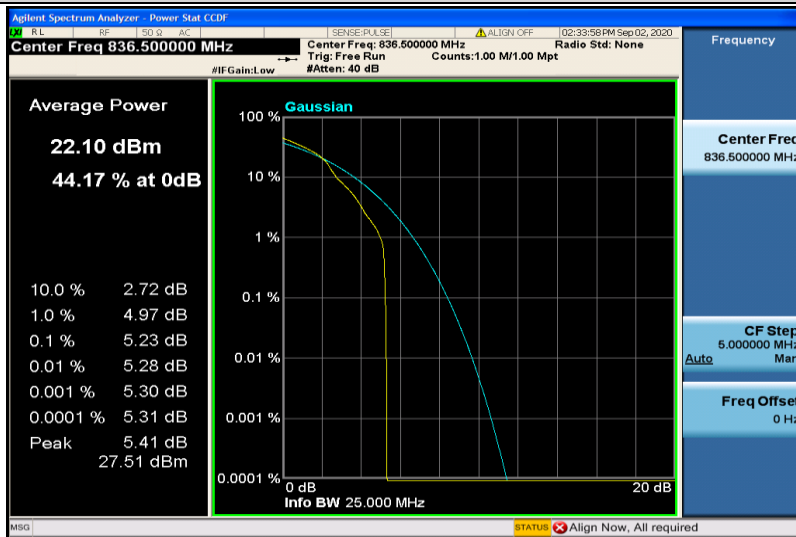

Band5-5MHz-16QAM-20425-25RB#0

Band5-5MHz-16QAM-20525-1RB#0