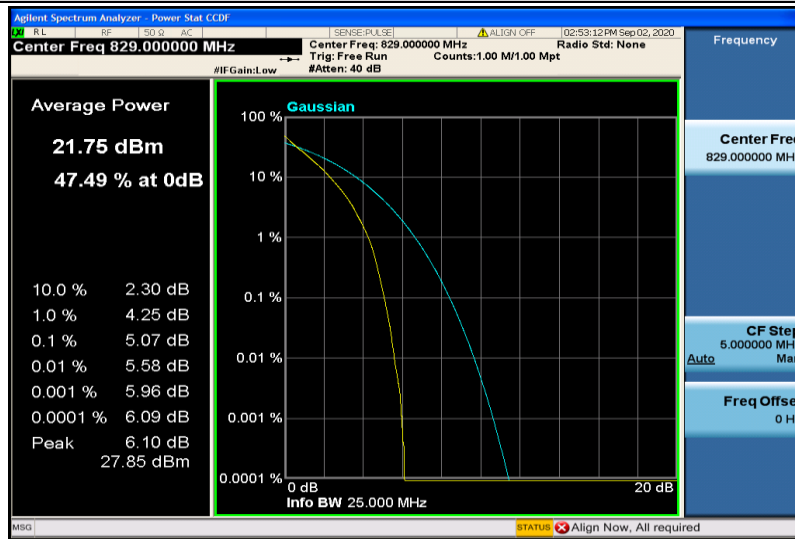

Band5-5MHz-16QAM-20425-25RB#0

Band5-5MHz-16QAM-20525-1RB#0

Band5-5MHz-16QAM-20525-25RB#0

Band5-5MHz-16QAM-20625-1RB#0

Band5-5MHz-16QAM-20625-25RB#0

Band5-10MHz-QPSK-20450-1RB#0

Band5-10MHz-QPSK-20450-50RB#0