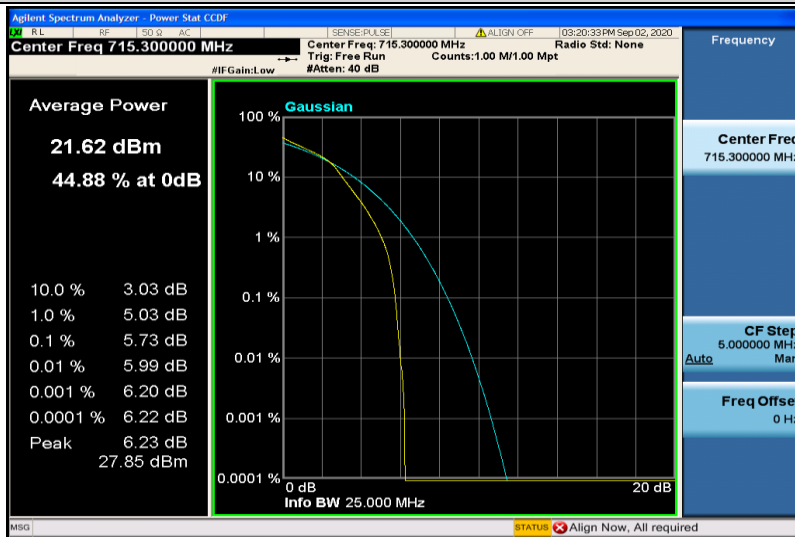

Band12-1.4MHz-QPSK-23173-1RB#0

Band12-1.4MHz-QPSK-23173-6RB#0

Band12-1.4MHz-16QAM-23017-1RB#0

Band12-1.4MHz-16QAM-23017-6RB#0

Band12-1.4MHz-16QAM-23095-1RB#0

Band12-1.4MHz-16QAM-23095-6RB#0

Band12-1.4MHz-16QAM-23173-1RB#0