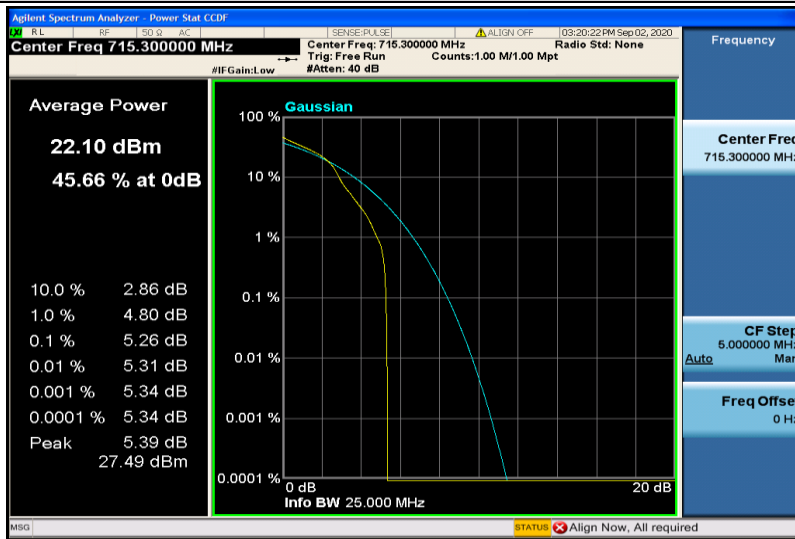

Band12-1.4MHz-QPSK-23173-1RB#0

Band12-1.4MHz-QPSK-23173-6RB#0

Band12-1.4MHz-16QAM-23017-1RB#0

Band12-1.4MHz-16QAM-23017-6RB#0

Band12-1.4MHz-16QAM-23095-1RB#0

Band12-1.4MHz-16QAM-23095-6RB#0

Band12-1.4MHz-16QAM-23173-1RB#0