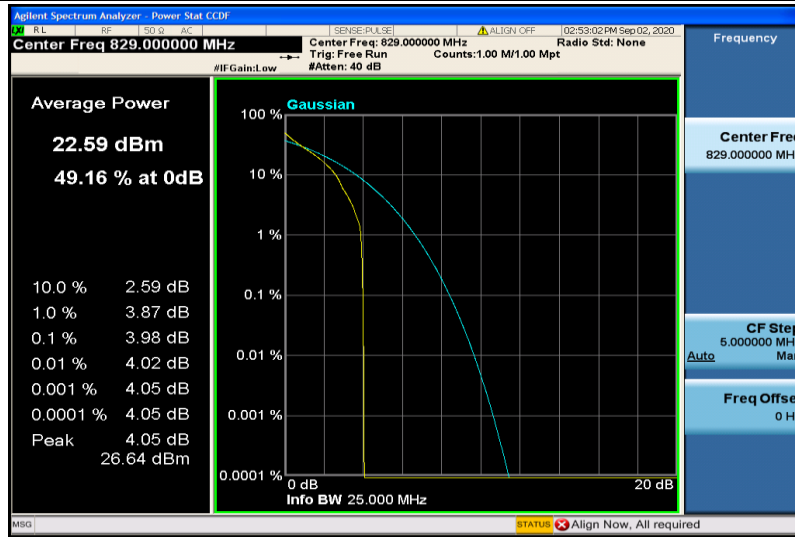

Band5-5MHz-16QAM-20425-25RB#0

Band5-5MHz-16QAM-20525-1RB#0

Band5-5MHz-16QAM-20525-25RB#0

Band5-5MHz-16QAM-20625-1RB#0

Band5-5MHz-16QAM-20625-25RB#0

Band5-10MHz-QPSK-20450-1RB#0

Band5-10MHz-QPSK-20450-50RB#0