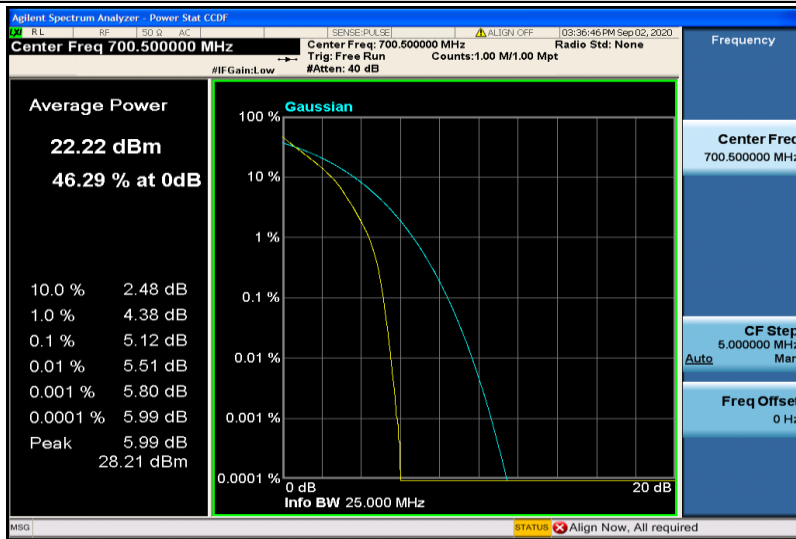

Band12-3MHz-QPSK-23025-1RB#0

Band12-3MHz-QPSK-23025-15RB#0