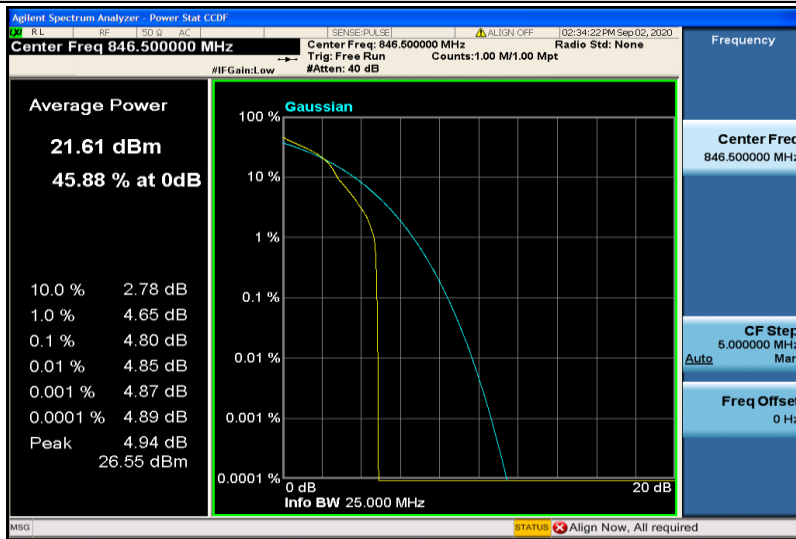

Band5-5MHz-16QAM-20525-25RB#0

Band5-5MHz-16QAM-20625-1RB#0