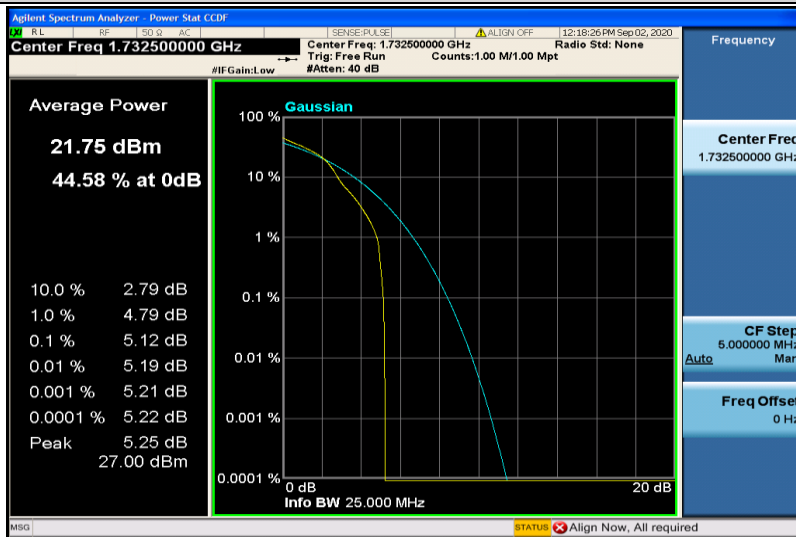

Band4-5MHz-16QAM-19975-25RB#0

Band4-5MHz-16QAM-20175-1RB#0