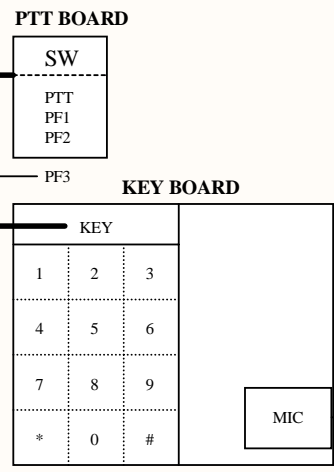

|                  |           |           |
|------------------|-----------|-----------|
| A-D/I/O<br>E-SDA |           |           |
| TONE1            | H-D0      | BUSY      |
| RESET            | H-D1      | VOX       |
| PLL-UL           | H-D2      | QT/DQT IN |
| W-BUSY           | H-D3      | MANDOWN   |
| A-TCLK           | H-DV      |           |
| A-RDT            | BATT      |           |
| C-RXD1           | RSSI      |           |
| VCCN             | VOX SW    | W-SCLK    |
| TONE0            | MIC MUTE  | W-MUTE    |
| E-SCL            | TX SW     | LAMP      |
| SHIFT            | PLL-STB   | HPC PC    |
| E-TEST           | PLL-DATA  |           |
| A-SCLK           | PLL-CLK   |           |
| A-TDATA          | MAX AF SW |           |
| A-DIR            | GREEN     |           |
| QTVCO            | RED       |           |
| PLL-LP           | 5TC       |           |
| PC/TV            | 5RC       |           |
| QT TCXO          | 5CC       |           |
| C-TXD1           | W/N N     |           |
| PABC             | W/N W     |           |
| APC2 SW          | AFCO      |           |
| APC1 SW          | RX MUTE   |           |
| RX SW            | W-DATA    |           |

|  |          |          |
|--|----------|----------|
| Title  |          |          |
| Size<br>A3   | Number   | Revision |
| Date:<br>2007-10-10                                  | Sheet of |          |
| File:<br>F:\PT6500\...PT6500 BLOCK DEAGRAN\DrSchlByc | 1        |          |