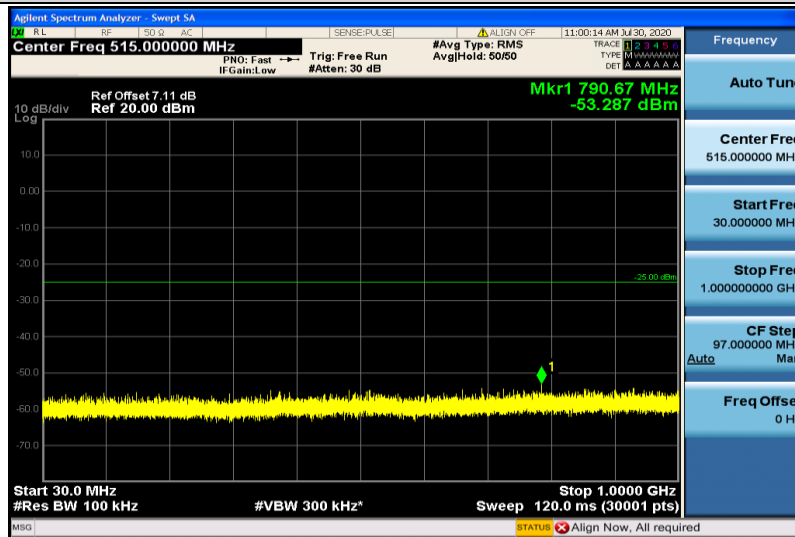

Band7-20MHz-QPSK-20850-1RB#0-30~1000MHz