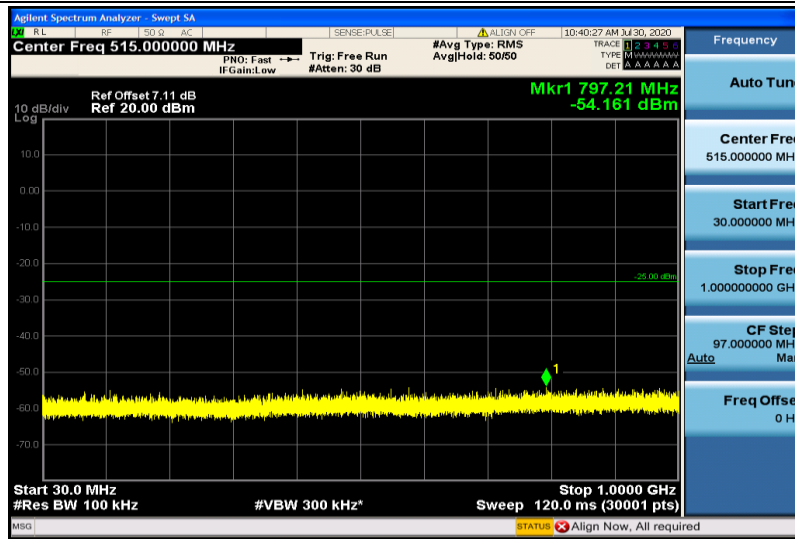

Band7-15MHz-16QAM-21375-1RB#0-30~1000MHz