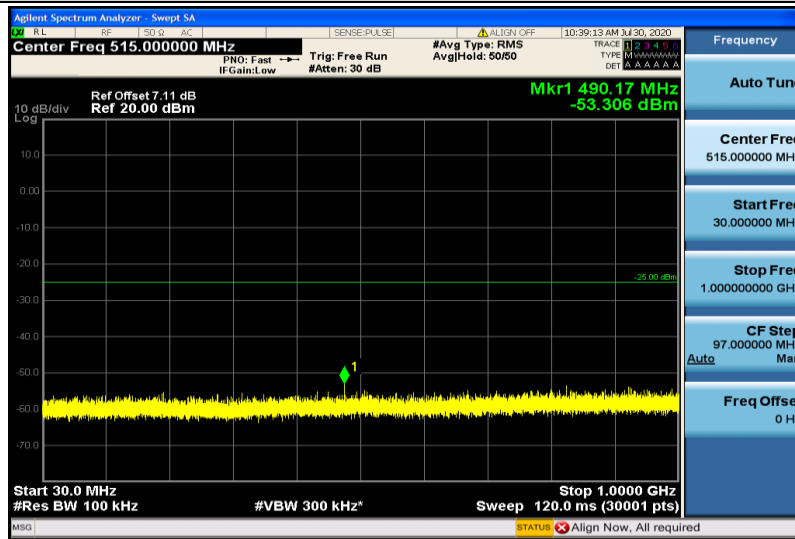

Band7-15MHz-QPSK-21375-1RB#0-30~1000MHz

Band7-15MHz-QPSK-21375-1RB#0-1000~26000MHz

Band7-15MHz-16QAM-20825-1RB#0-30~1000MHz

Band7-15MHz-16QAM-20825-1RB#0-1000~26000MHz

Band7-15MHz-16QAM-21100-1RB#0-30~1000MHz