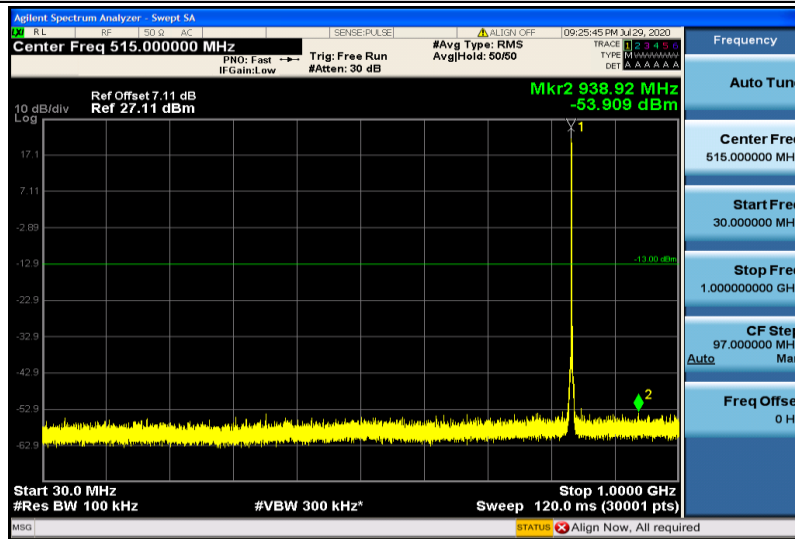

Band5-1.4MHz-QPSK-20643-1RB#0-30~1000MHz

Band5-1.4MHz-QPSK-20643-1RB#0-1000~26000MHz

Band5-1.4MHz-16QAM-20407-1RB#0-30~1000MHz

Band5-1.4MHz-16QAM-20407-1RB#0-1000~26000MHz

Band5-1.4MHz-16QAM-20525-1RB#0-30~1000MHz