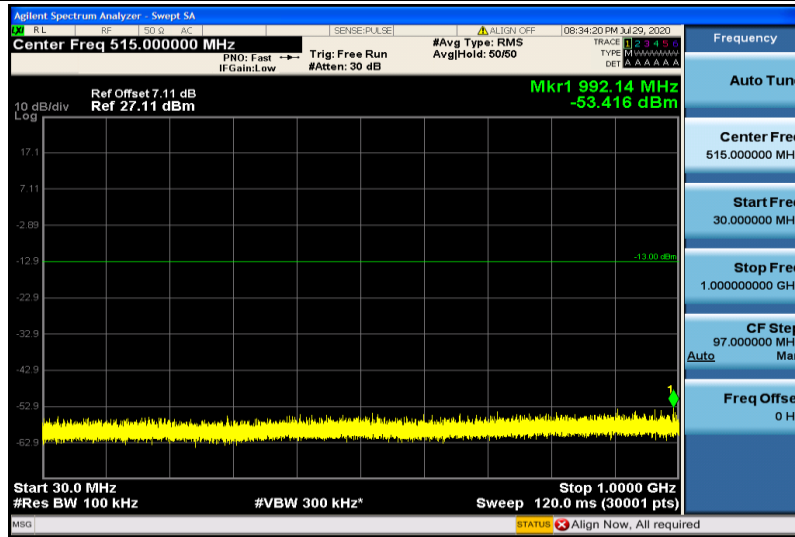

Band4-15MHz-QPSK-20175-1RB#0-1000~26000MHz

Band4-15MHz-QPSK-20325-1RB#0-30~1000MHz