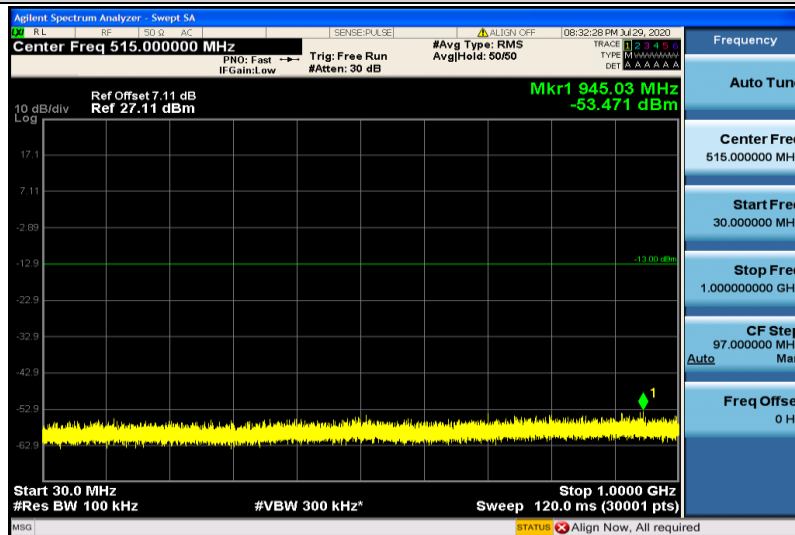

Band4-15MHz-QPSK-20325-1RB#0-1000~26000MHz

Band4-15MHz-16QAM-20025-1RB#0-30~1000MHz