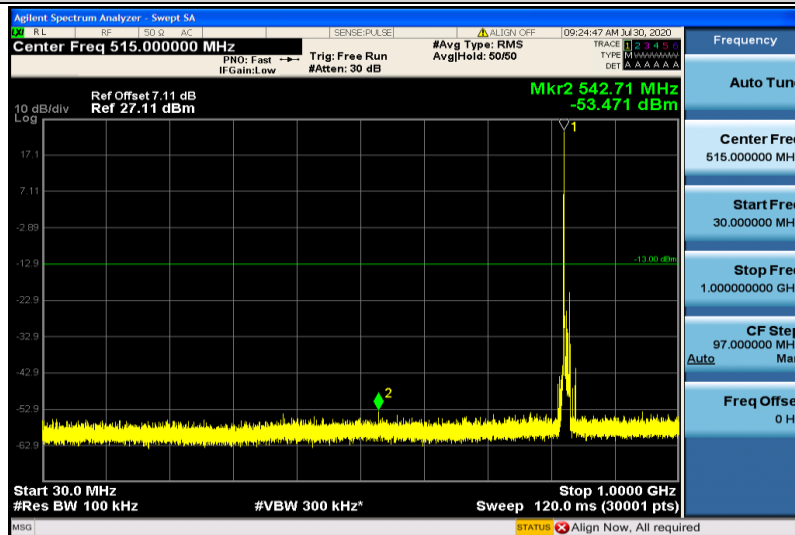

Band5-5MHz-16QAM-20425-1RB#0-1000~26000MHz

Band5-5MHz-16QAM-20525-1RB#0-30~1000MHz

Band5-5MHz-16QAM-20525-1RB#0-1000~26000MHz

Band5-5MHz-16QAM-20625-1RB#0-30~1000MHz

Band5-5MHz-16QAM-20625-1RB#0-1000~26000MHz