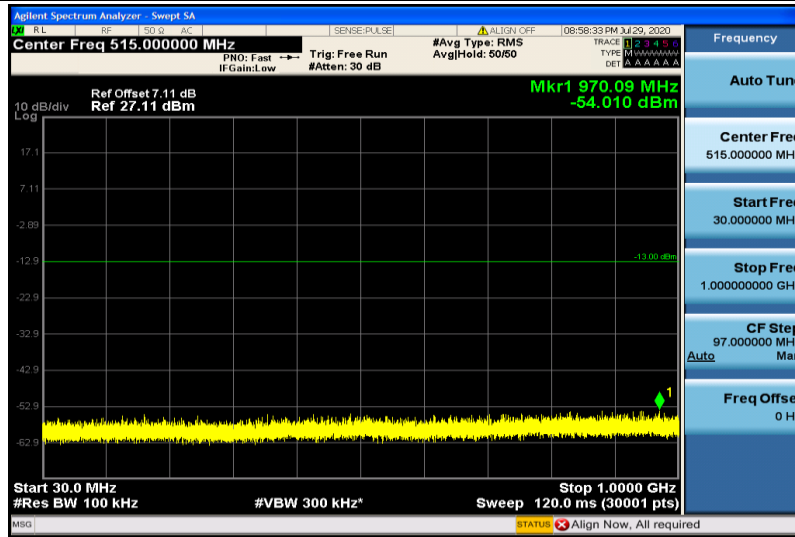

Band4-20MHz-QPSK-20175-1RB#0-1000~26000MHz

Band4-20MHz-QPSK-20300-1RB#0-30~1000MHz