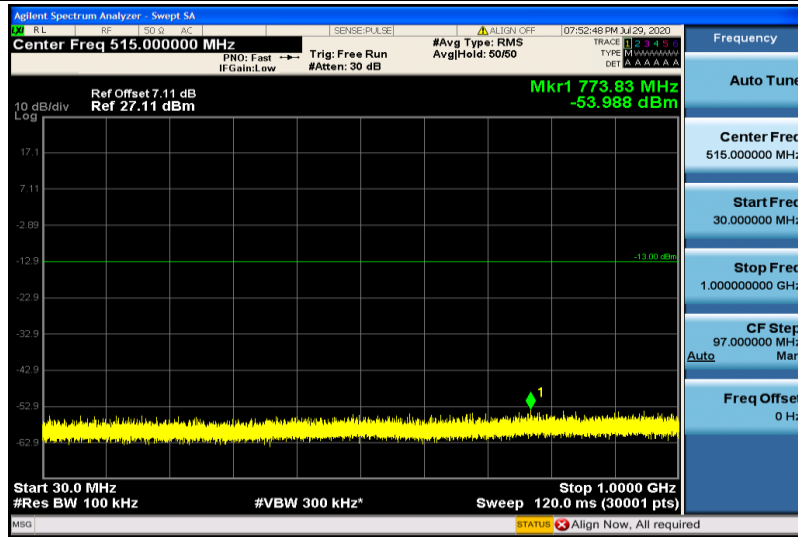

Band4-5MHz-16QAM-20175-1RB#0-1000~26000MHz

Band4-5MHz-16QAM-20375-1RB#0-30~1000MHz