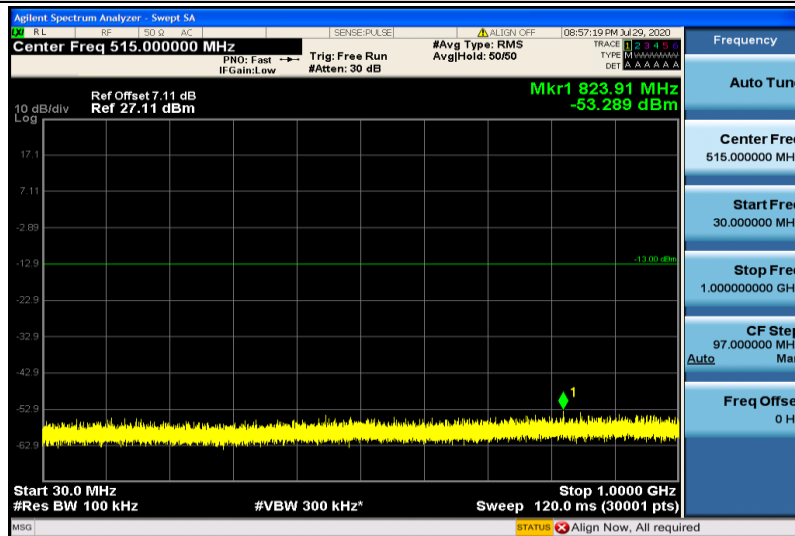

Band4-20MHz-QPSK-20050-1RB#0-1000~26000MHz

Band4-20MHz-QPSK-20175-1RB#0-30~1000MHz