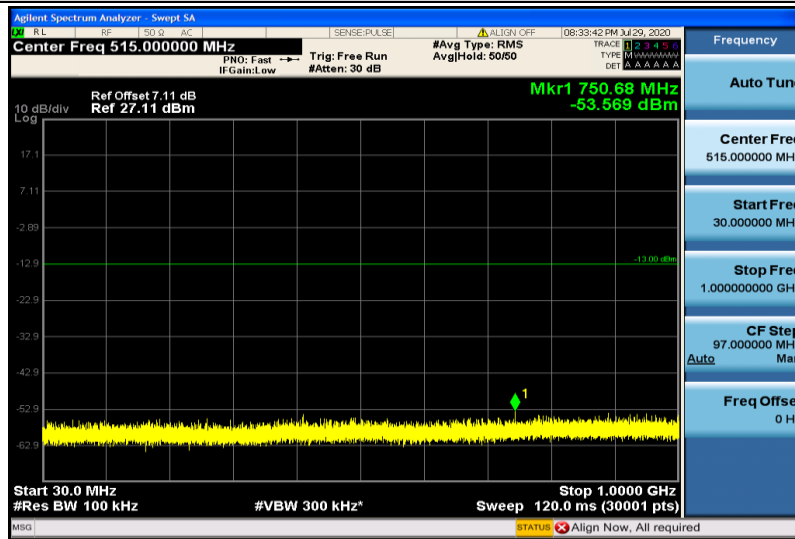

Band4-15MHz-QPSK-20175-1RB#0-1000~26000MHz

Band4-15MHz-QPSK-20325-1RB#0-30~1000MHz

Band4-15MHz-QPSK-20325-1RB#0-1000~26000MHz

Band4-15MHz-16QAM-20025-1RB#0-30~1000MHz

Band4-15MHz-16QAM-20025-1RB#0-1000~26000MHz