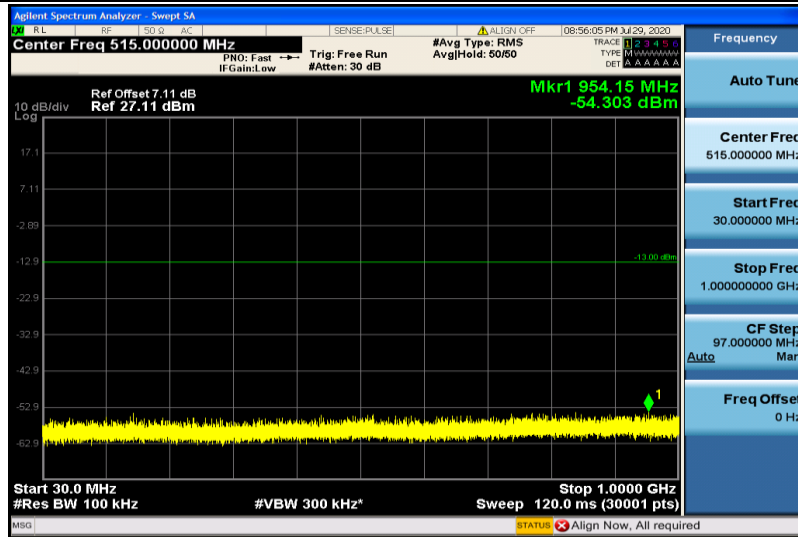

Band4-15MHz-16QAM-20175-1RB#0-30~1000MHz

Band4-15MHz-16QAM-20175-1RB#0-1000~26000MHz

Band4-15MHz-16QAM-20325-1RB#0-30~1000MHz

Band4-15MHz-16QAM-20325-1RB#0-1000~26000MHz

Band4-20MHz-QPSK-20050-1RB#0-30~1000MHz