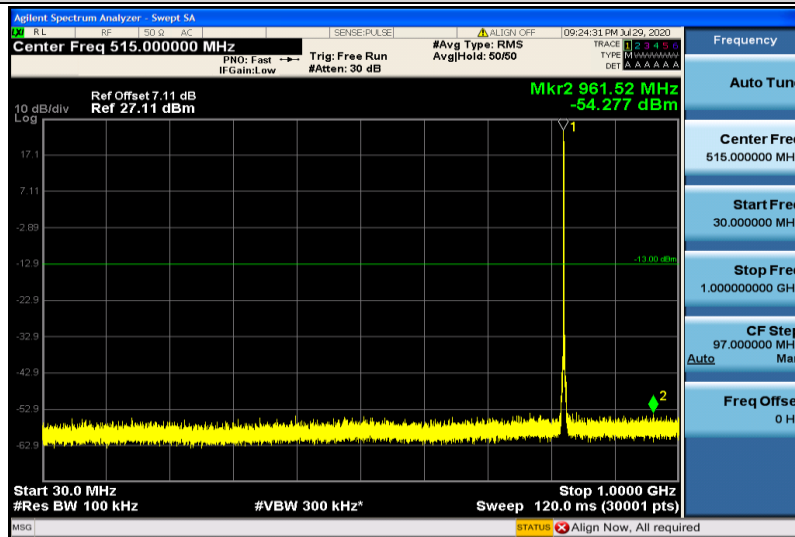

Band5-1.4MHz-QPSK-20643-1RB#0-1000~26000MHz

Band5-1.4MHz-16QAM-20407-1RB#0-30~1000MHz