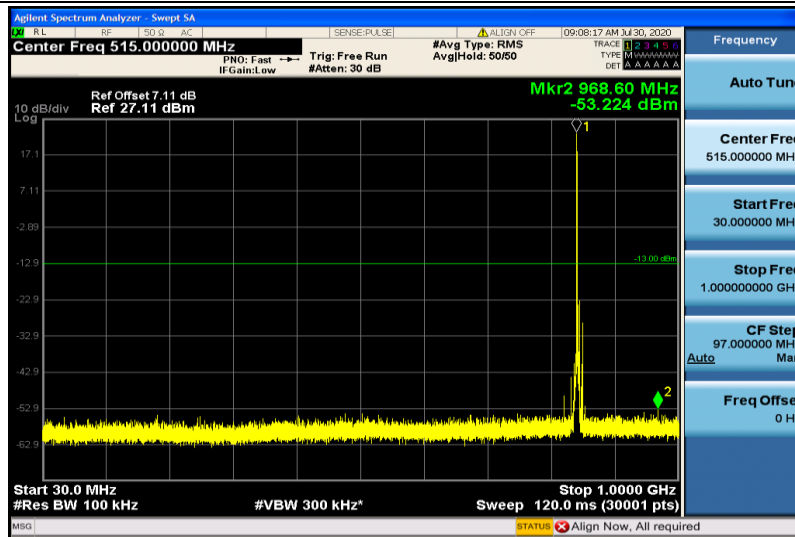

Band5-5MHz-16QAM-20525-1RB#0-1000~26000MHz

Band5-5MHz-16QAM-20625-1RB#0-30~1000MHz