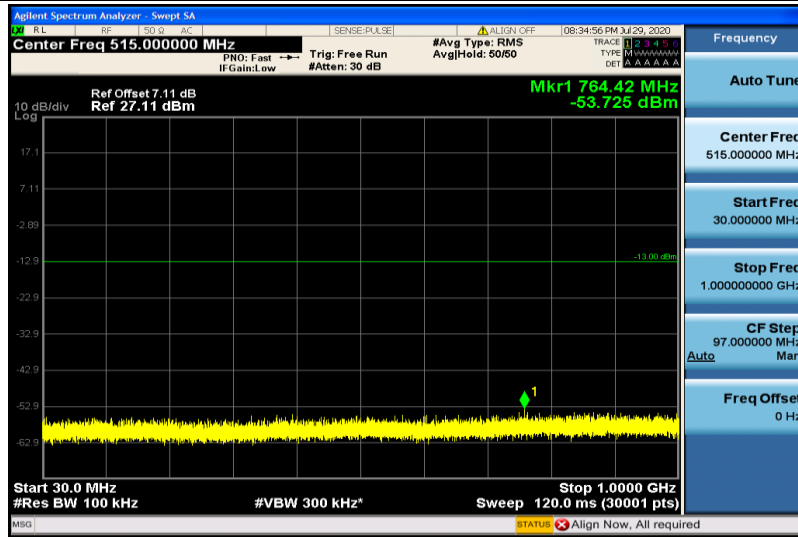

Band4-15MHz-16QAM-20175-1RB#0-1000~26000MHz

Band4-15MHz-16QAM-20325-1RB#0-30~1000MHz