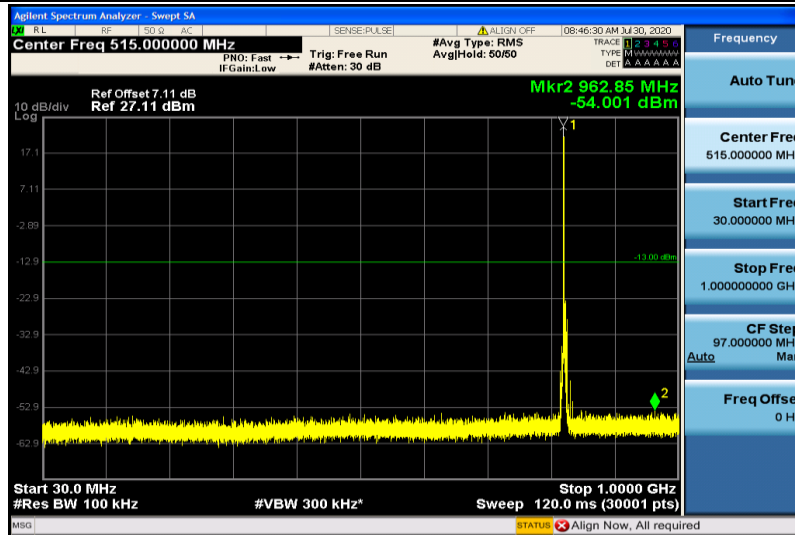

Band5-1.4MHz-16QAM-20643-1RB#0-1000~26000MHz

Band5-3MHz-QPSK-20415-1RB#0-30~1000MHz