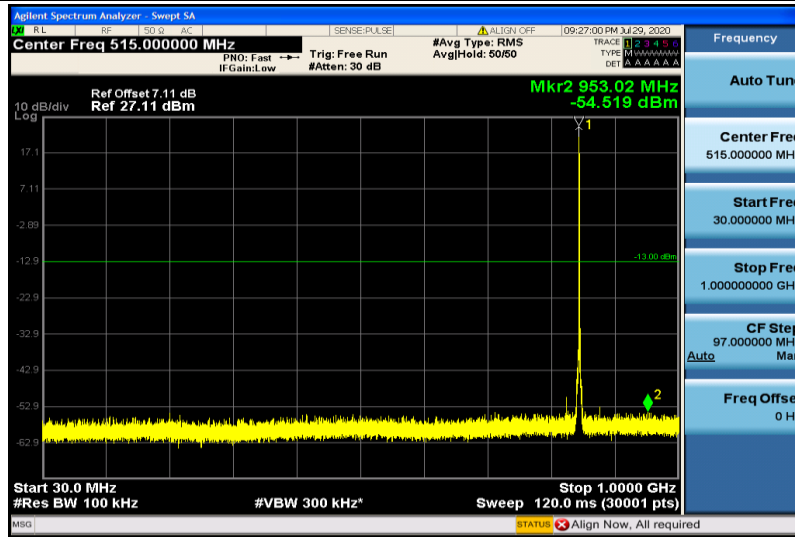

Band5-1.4MHz-16QAM-20525-1RB#0-1000~26000MHz

Band5-1.4MHz-16QAM-20643-1RB#0-30~1000MHz