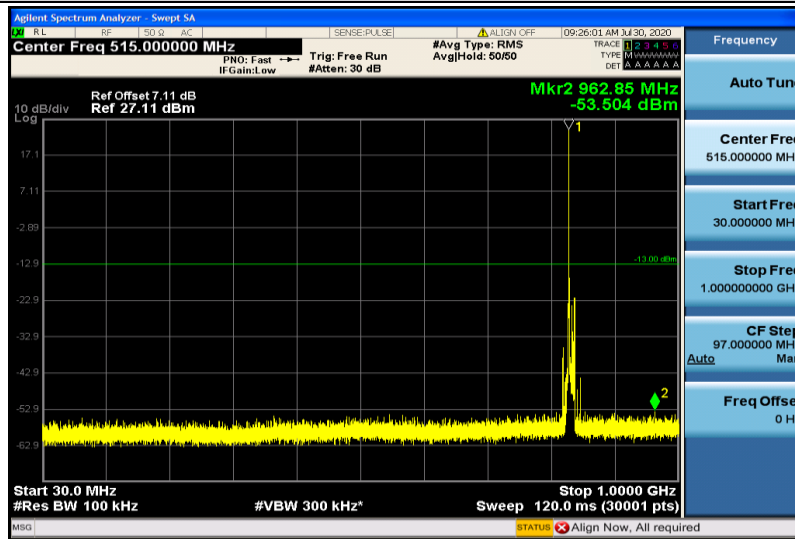

Band5-10MHz-QPSK-20450-1RB#0-1000~26000MHz

Band5-10MHz-QPSK-20525-1RB#0-30~1000MHz