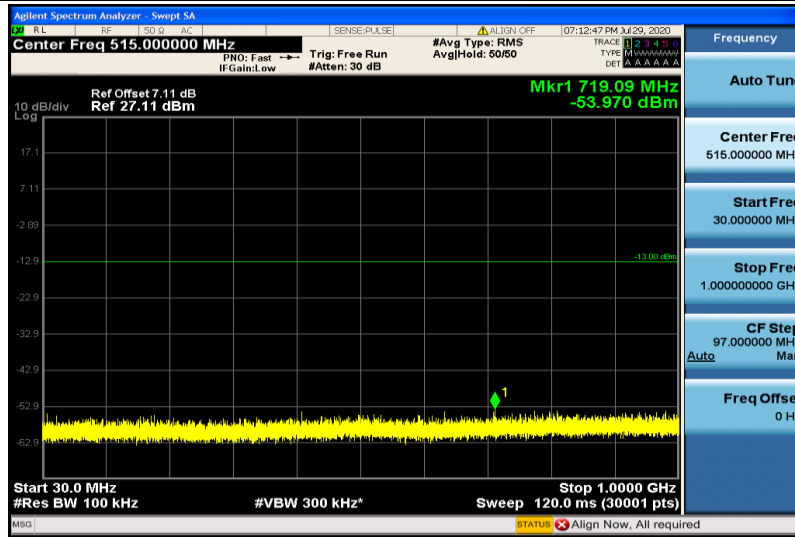

Band4-1.4MHz-16QAM-20175-1RB#0-1000~26000MHz

Band4-1.4MHz-16QAM-20393-1RB#0-30~1000MHz