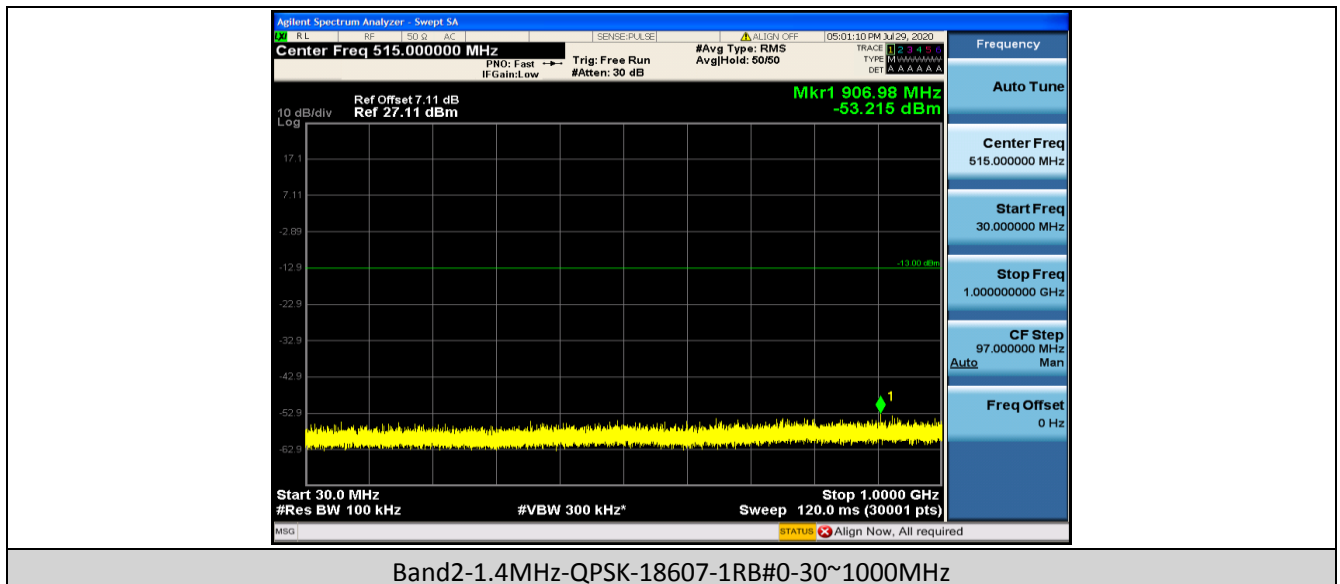

Band7	15MHz	QPSK	20825	1RB#0	1000~26000MHz	-37.44	PASS
Band7	15MHz	QPSK	21100	1RB#0	30~1000MHz	-54.15	PASS
Band7	15MHz	QPSK	21100	1RB#0	1000~26000MHz	-37.36	PASS
Band7	15MHz	QPSK	21375	1RB#0	30~1000MHz	-53.87	PASS
Band7	15MHz	QPSK	21375	1RB#0	1000~26000MHz	-37.47	PASS
Band7	15MHz	16QAM	20825	1RB#0	30~1000MHz	-53.87	PASS
Band7	15MHz	16QAM	20825	1RB#0	1000~26000MHz	-37.69	PASS
Band7	15MHz	16QAM	21100	1RB#0	30~1000MHz	-53.31	PASS
Band7	15MHz	16QAM	21100	1RB#0	1000~26000MHz	-37.49	PASS
Band7	15MHz	16QAM	21375	1RB#0	30~1000MHz	-54.16	PASS
Band7	15MHz	16QAM	21375	1RB#0	1000~26000MHz	-37.65	PASS
Band7	20MHz	QPSK	20850	1RB#0	30~1000MHz	-53.29	PASS
Band7	20MHz	QPSK	20850	1RB#0	1000~26000MHz	-37.55	PASS
Band7	20MHz	QPSK	21100	1RB#0	30~1000MHz	-53.34	PASS
Band7	20MHz	QPSK	21100	1RB#0	1000~26000MHz	-37.54	PASS
Band7	20MHz	QPSK	21350	1RB#0	30~1000MHz	-52.85	PASS
Band7	20MHz	QPSK	21350	1RB#0	1000~26000MHz	-37.56	PASS
Band7	20MHz	16QAM	20850	1RB#0	30~1000MHz	-53.74	PASS
Band7	20MHz	16QAM	20850	1RB#0	1000~26000MHz	-37.63	PASS
Band7	20MHz	16QAM	21100	1RB#0	30~1000MHz	-53.85	PASS
Band7	20MHz	16QAM	21100	1RB#0	1000~26000MHz	-37.65	PASS
Band7	20MHz	16QAM	21350	1RB#0	30~1000MHz	-52.88	PASS
Band7	20MHz	16QAM	21350	1RB#0	1000~26000MHz	-37.23	PASS

Test Graphs