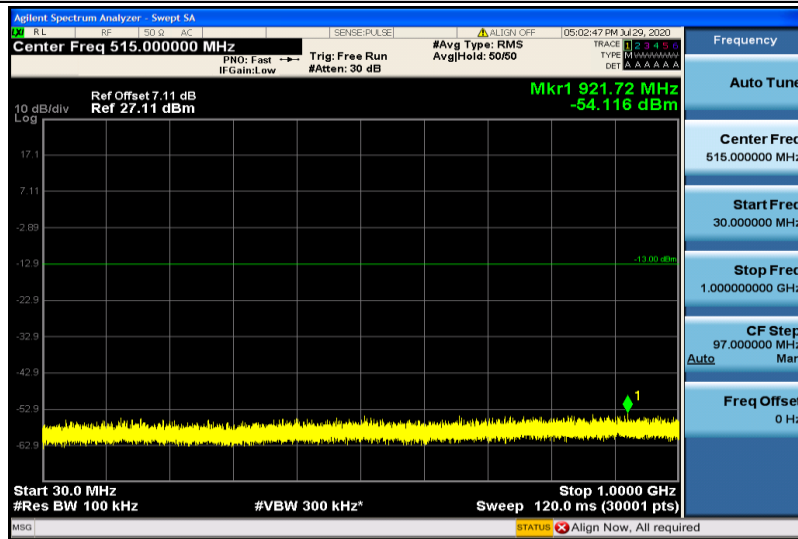

Band2-1.4MHz-QPSK-18900-1RB#0-30~1000MHz