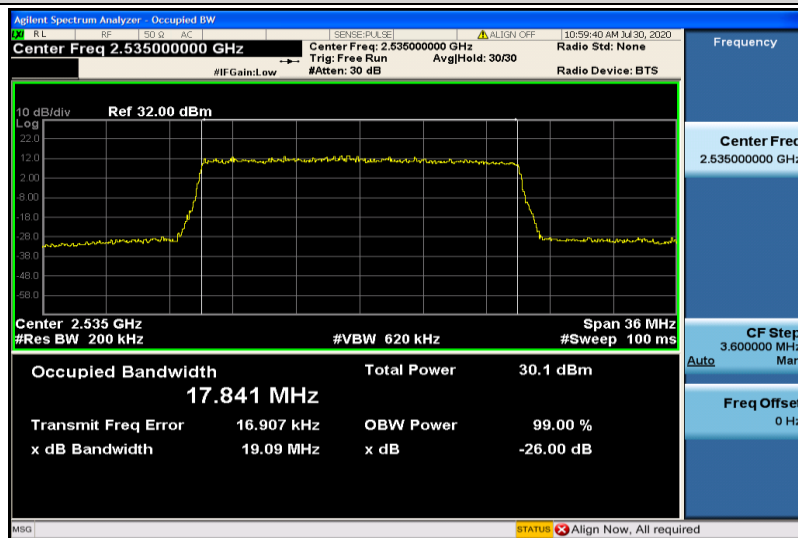

Band7-20MHz-QPSK-20850-100RB#0-17.843

Band7-20MHz-QPSK-21100-100RB#0-17.845

Band7-20MHz-QPSK-21350-100RB#0-17.799

Band7-20MHz-16QAM-20850-100RB#0-17.845

Band7-20MHz-16QAM-21100-100RB#0-17.841

Band7-20MHz-16QAM-21350-100RB#0-17.815