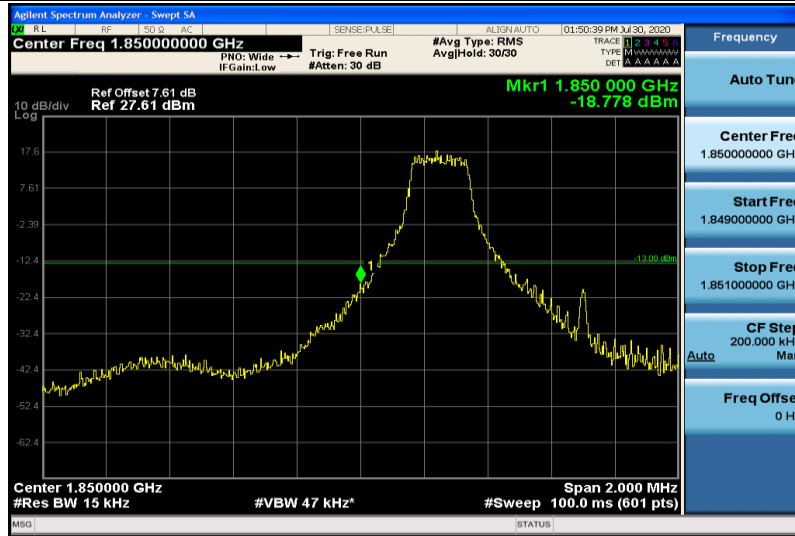

Test Graphs

Band2-1.4MHz-QPSK-18607-1RB#0