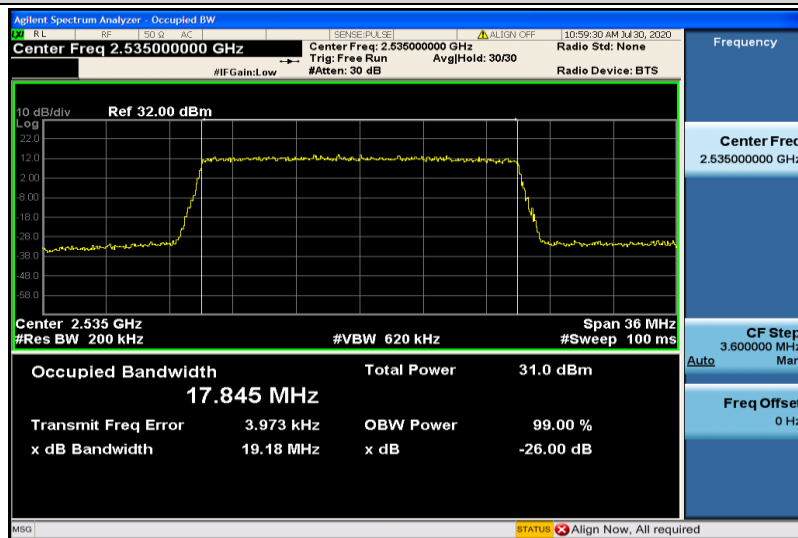

Band7-20MHz-QPSK-20850-100RB#0-17.843

Band7-20MHz-QPSK-21100-100RB#0-17.845

Band7-20MHz-QPSK-21350-100RB#0-17.799

Band7-20MHz-16QAM-20850-100RB#0-17.845

Band7-20MHz-16QAM-21100-100RB#0-17.841

Band7-20MHz-16QAM-21350-100RB#0-17.815