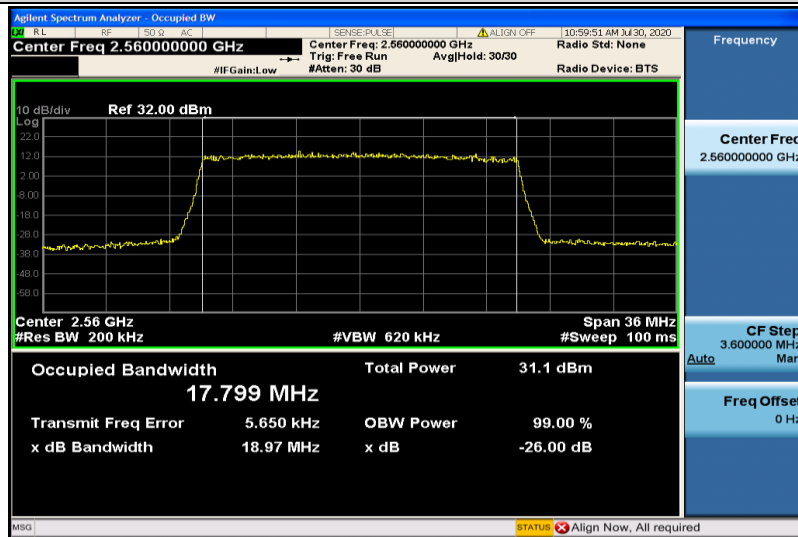

Band7-20MHz-QPSK-20850-100RB#0-17.843

Band7-20MHz-QPSK-21100-100RB#0-17.845

Band7-20MHz-QPSK-21350-100RB#0-17.799

Band7-20MHz-16QAM-20850-100RB#0-17.845

Band7-20MHz-16QAM-21100-100RB#0-17.841

Band7-20MHz-16QAM-21350-100RB#0-17.815