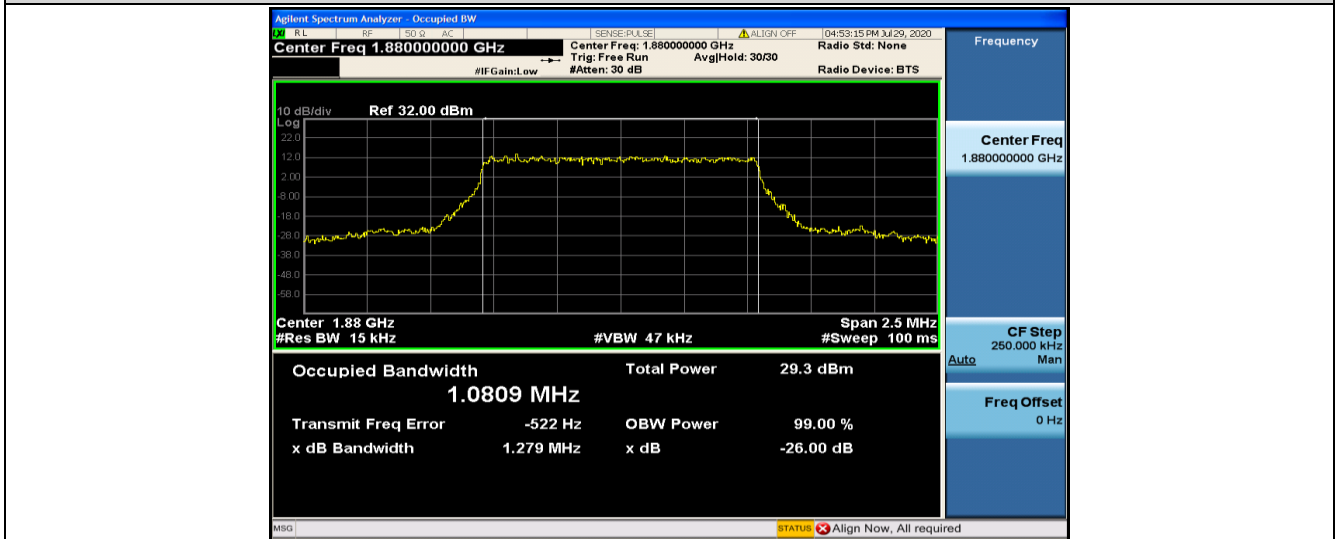

Band2-1.4MHz-QPSK-18900-6RB#0-1.0809